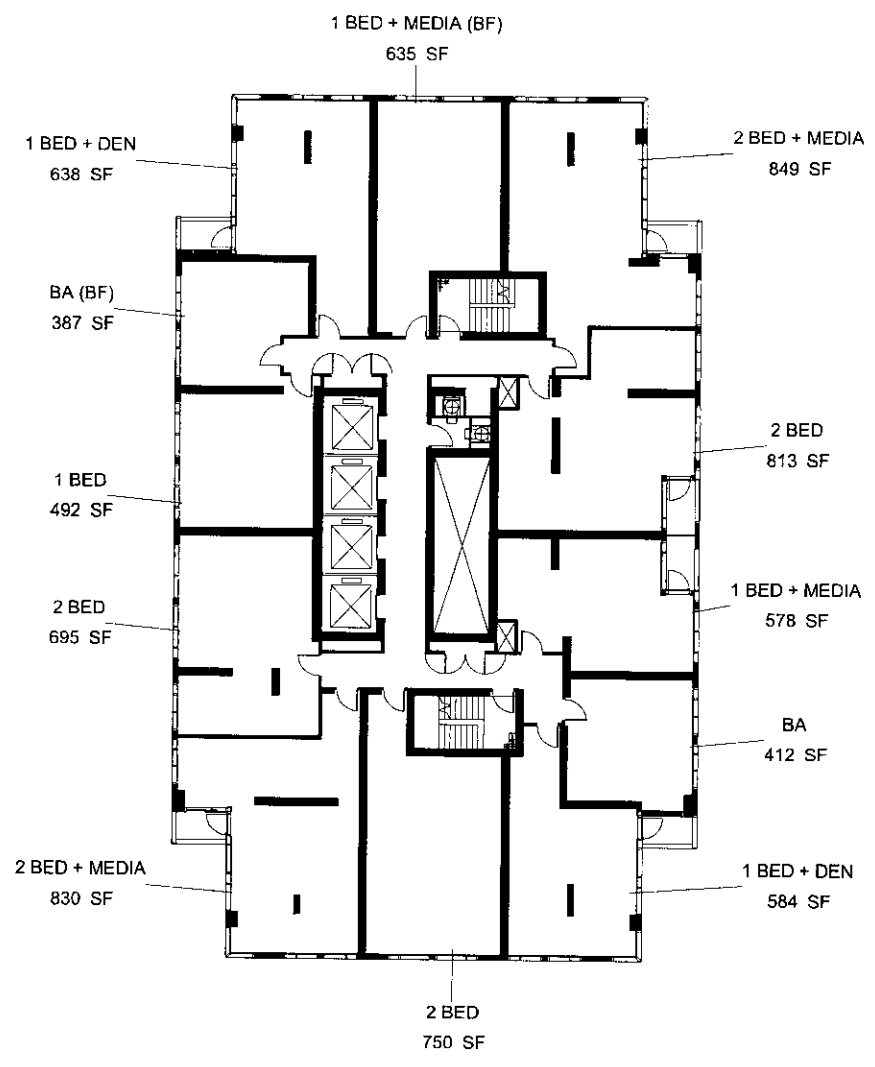

KEYPLATE
 LEVEL 10

This is a preliminary floor plan for informational purposes only. It is not intended to be a contract. All dimensions are approximate and subject to change without notice. The floor plan is provided for informational purposes only. It is not intended to be a contract. All dimensions are approximate and subject to change without notice. The floor plan is provided for informational purposes only. It is not intended to be a contract. All dimensions are approximate and subject to change without notice.

KEYPLATE
 LEVEL 11-23

KEYPLATE
 LEVEL 24

KEYPLATE
 LEVEL 25-28

RIO+CAN
 LIVING

METROPIA

This floor plan is for informational purposes only and does not constitute an offer of real estate. The floor plan is subject to change without notice. The floor plan is not intended to be used as a basis for any investment decision. The floor plan is not intended to be used as a basis for any investment decision. The floor plan is not intended to be used as a basis for any investment decision. The floor plan is not intended to be used as a basis for any investment decision.

KEYPLATE
 LEVEL 29

KEYPLATE
 LEVEL 30

KEYPLATE
 LEVEL 31-39

KEYPLATE
 LEVEL 40-43

This site plan is a preliminary drawing and is not intended to be used for construction purposes. It is subject to change without notice. All dimensions are approximate and are not guaranteed. The actual dimensions of the units may vary from those shown on this plan. The actual dimensions of the units may vary from those shown on this plan. The actual dimensions of the units may vary from those shown on this plan.