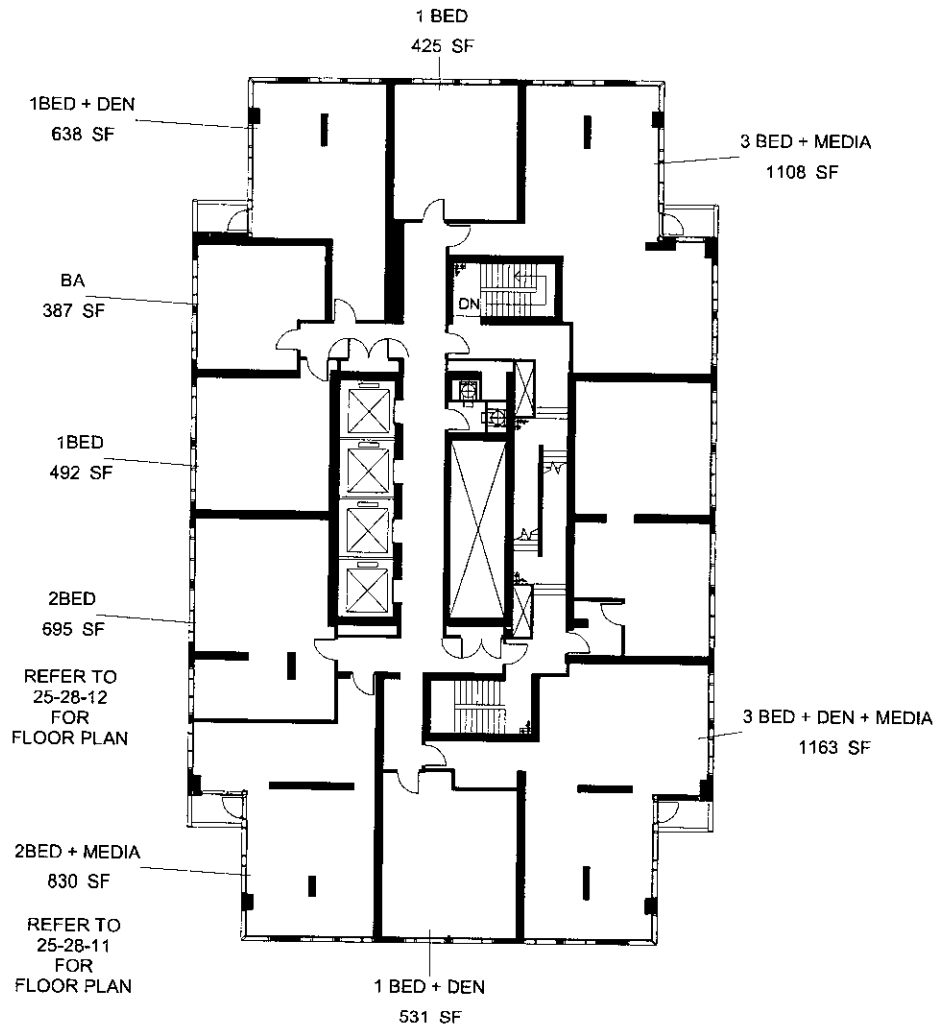

KEYPLATE
 LEVEL 10

This is a preliminary floor plan for informational purposes only. It is not intended to be a contract. All dimensions are approximate and subject to change without notice. The floor plan is provided for informational purposes only. It is not intended to be a contract. All dimensions are approximate and subject to change without notice. The floor plan is provided for informational purposes only. It is not intended to be a contract. All dimensions are approximate and subject to change without notice.

KEYPLATE
 LEVEL 11-23

KEYPLATE
 LEVEL 24

KEYPLATE
 LEVEL 25-28

RIO+CAN
 LIVING

METROPIA

This floor plan is for informational purposes only and does not constitute an offer of real estate. The floor plan is subject to change without notice. The floor plan is not intended to be used as a basis for any investment decision. The floor plan is not intended to be used as a basis for any investment decision. The floor plan is not intended to be used as a basis for any investment decision. The floor plan is not intended to be used as a basis for any investment decision.

KEYPLATE
 LEVEL 29

KEYPLATE
 LEVEL 30

KEYPLATE
 LEVEL 31-39

KEYPLATE
 LEVEL 40-43

This site plan is a preliminary drawing and is not intended to be used for construction purposes. It is subject to change without notice. All dimensions are approximate and are not guaranteed. The actual dimensions of the units may vary from those shown on this plan. The actual dimensions of the units may vary from those shown on this plan. The actual dimensions of the units may vary from those shown on this plan.