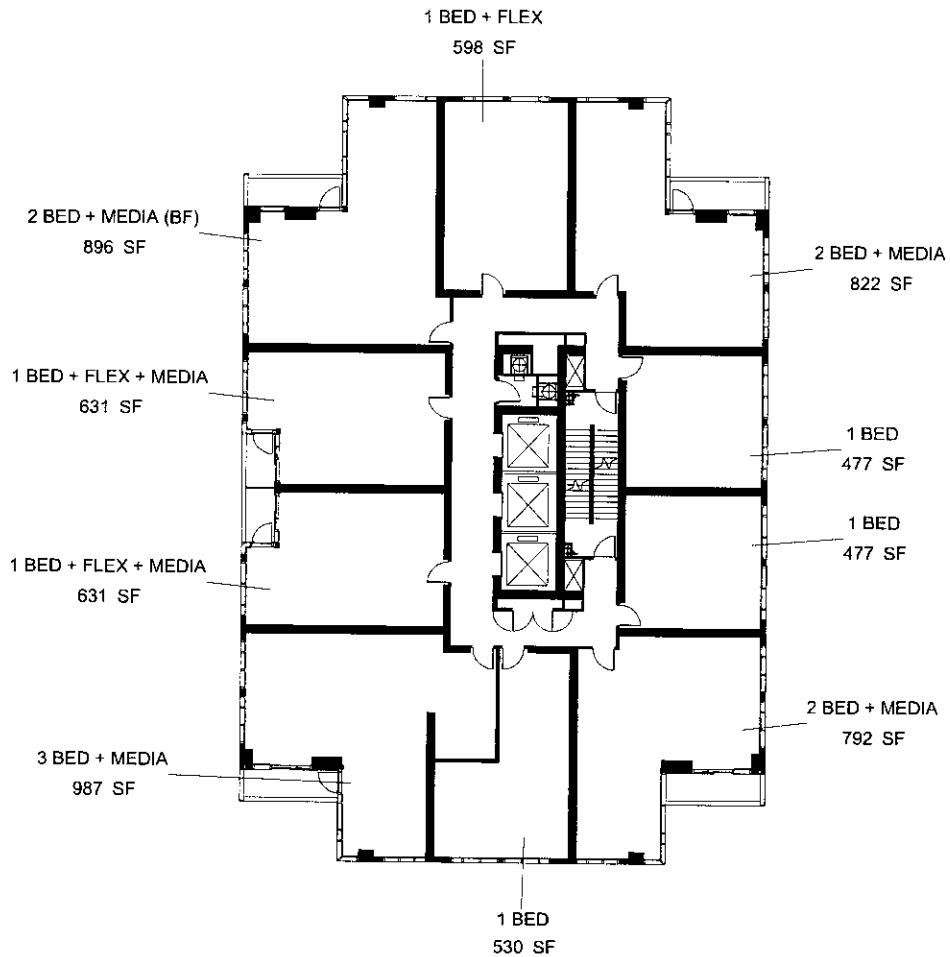

KEYPLATE
 LEVEL 10

This is a preliminary floor plan for informational purposes only. It is not intended to be a contract. All dimensions are approximate and subject to change without notice. The floor plan is provided for informational purposes only. It is not intended to be a contract. All dimensions are approximate and subject to change without notice. The floor plan is provided for informational purposes only. It is not intended to be a contract. All dimensions are approximate and subject to change without notice.

KEYPLATE
 LEVEL 11-23

KEYPLATE
 LEVEL 24

KEYPLATE
 LEVEL 25-28

RIO+CAN
 LIVING

METROPIA

This floor plan is for informational purposes only and does not constitute an offer of real estate. The floor plan is subject to change without notice. The floor plan is not intended to be used as a basis for any investment decision. The floor plan is not intended to be used as a basis for any investment decision. The floor plan is not intended to be used as a basis for any investment decision. The floor plan is not intended to be used as a basis for any investment decision.

KEYPLATE
 LEVEL 29

KEYPLATE
 LEVEL 30

KEYPLATE
 LEVEL 31-39

KEYPLATE
 LEVEL 40-43

This site plan is a preliminary drawing and is not intended to be used for construction purposes. It is subject to change without notice. All dimensions are approximate and are not guaranteed. The actual dimensions of the units may vary from those shown on this plan. The actual dimensions of the units may vary from those shown on this plan. The actual dimensions of the units may vary from those shown on this plan.