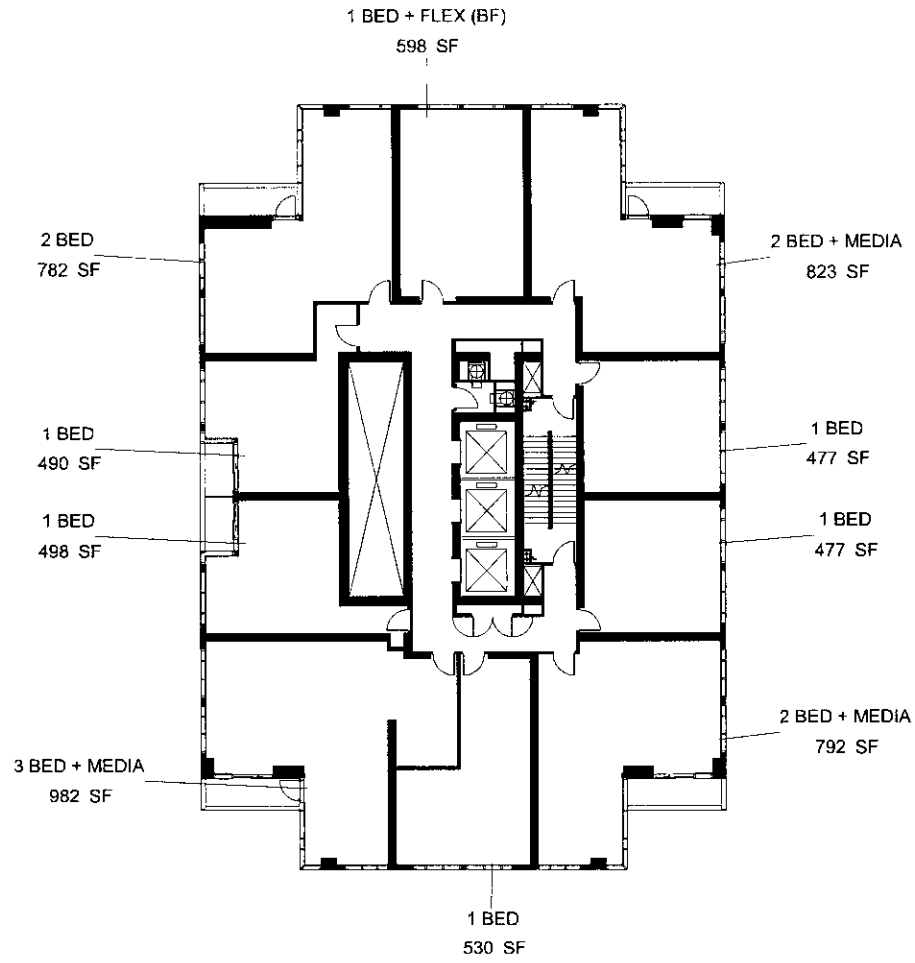

KEYPLATE
LEVEL 31-39