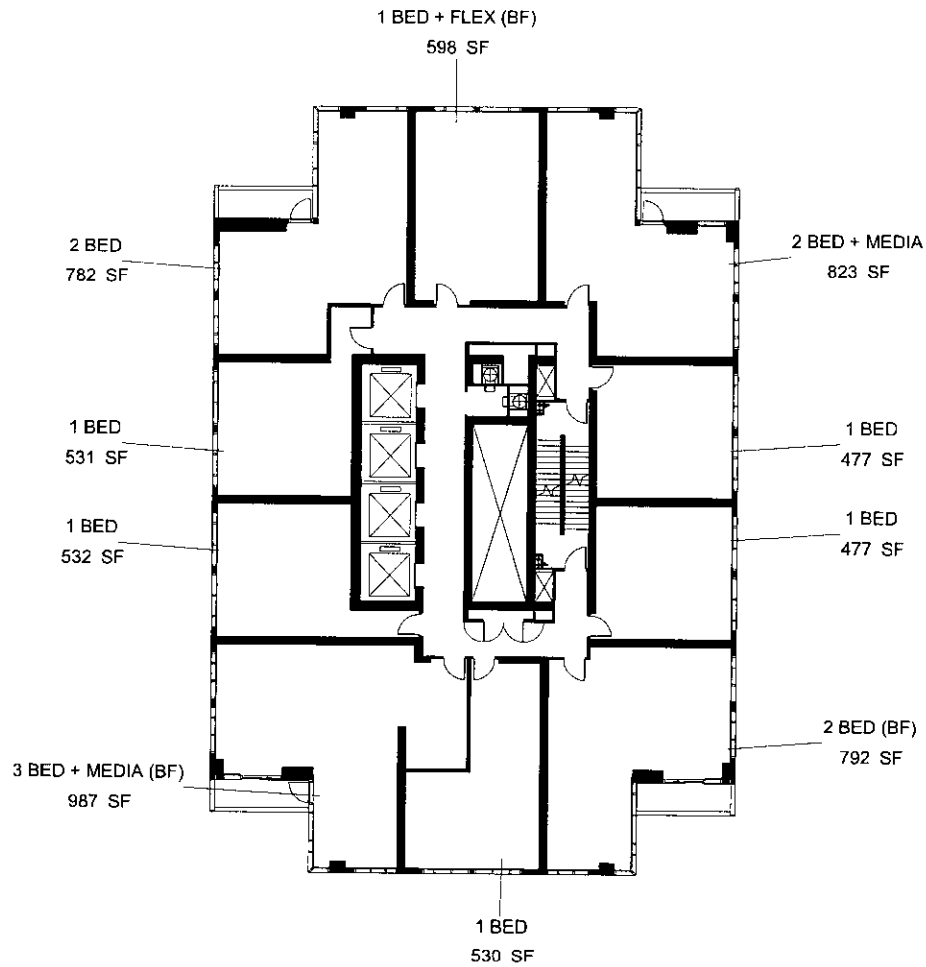

KEYPLATE
 LEVEL 10

This is a preliminary floor plan for informational purposes only. It is not intended to be a contract. All dimensions are approximate and subject to change without notice. The floor plan is provided for informational purposes only. It is not intended to be a contract. All dimensions are approximate and subject to change without notice. The floor plan is provided for informational purposes only. It is not intended to be a contract. All dimensions are approximate and subject to change without notice.

KEYPLATE
 LEVEL 11-23

KEYPLATE
 LEVEL 24

KEYPLATE
 LEVEL 25-28

RIO+CAN
 LIVING

METROPIA

This floor plan is for informational purposes only and does not constitute an offer of real estate. The floor plan is subject to change without notice. The floor plan is not intended to be used as a basis for any investment decision. The floor plan is not intended to be used as a basis for any investment decision. The floor plan is not intended to be used as a basis for any investment decision. The floor plan is not intended to be used as a basis for any investment decision.

KEYPLATE
 LEVEL 29

KEYPLATE
 LEVEL 30

KEYPLATE
 LEVEL 31-39

KEYPLATE
 LEVEL 40-43

This site plan is a preliminary drawing and is not intended to be used for construction purposes. It is subject to change without notice. All dimensions are approximate and are not guaranteed. The actual dimensions of the units may vary from those shown on this plan. The actual dimensions of the units may vary from those shown on this plan. The actual dimensions of the units may vary from those shown on this plan.