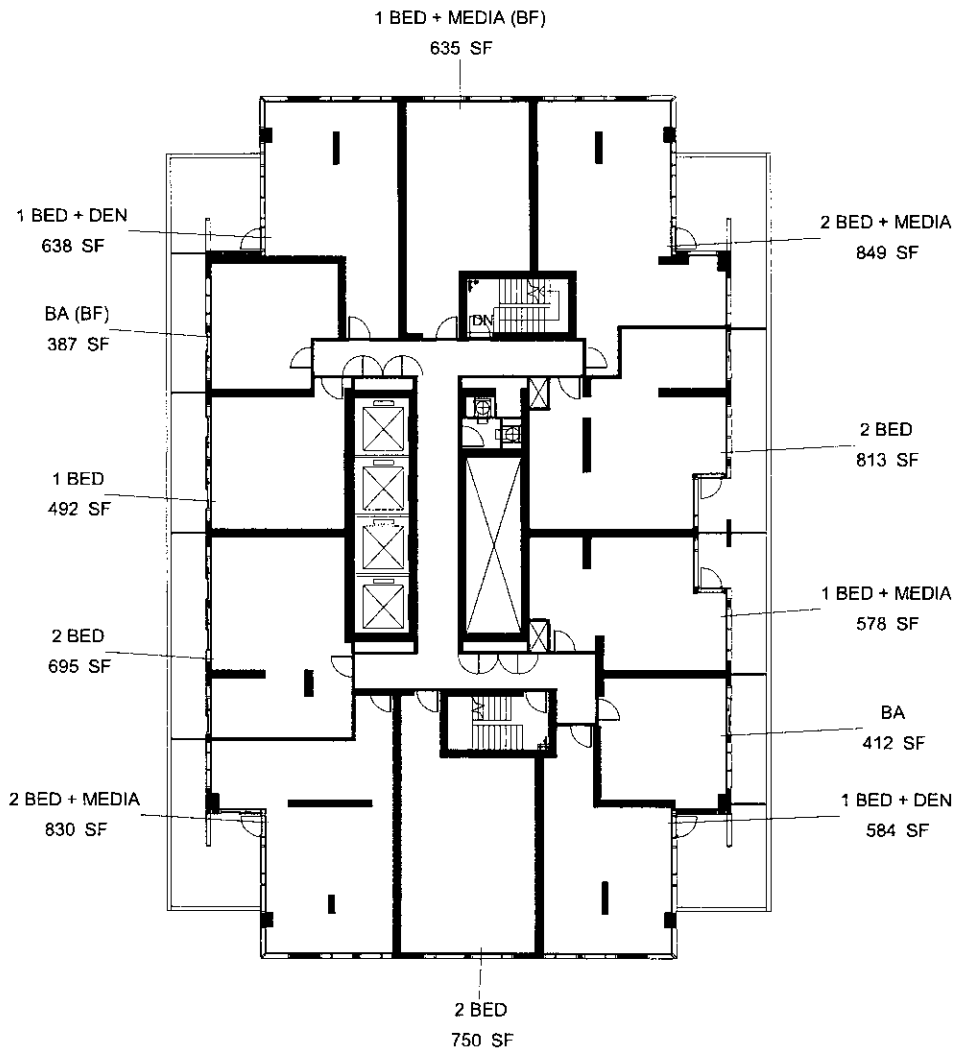

KEYPLATE
 LEVEL 10

This is a preliminary floor plan for informational purposes only. It is not intended to be a contract. All dimensions are approximate and subject to change without notice. The floor plan is provided for informational purposes only. It is not intended to be a contract. All dimensions are approximate and subject to change without notice. The floor plan is provided for informational purposes only. It is not intended to be a contract. All dimensions are approximate and subject to change without notice.

KEYPLATE
 LEVEL 11-23

KEYPLATE
 LEVEL 24

KEYPLATE
 LEVEL 25-28

RIO+CAN
 LIVING

METROPIA

This floor plan is for informational purposes only and does not constitute an offer of real estate. The floor plan is subject to change without notice. The floor plan is not intended to be used as a basis for any investment decision. The floor plan is not intended to be used as a basis for any investment decision. The floor plan is not intended to be used as a basis for any investment decision. The floor plan is not intended to be used as a basis for any investment decision.

KEYPLATE
 LEVEL 29

KEYPLATE
 LEVEL 30

KEYPLATE
 LEVEL 31-39

KEYPLATE
 LEVEL 40-43

This site plan is a preliminary drawing and is not intended to be used for construction purposes. It is subject to change without notice. All dimensions are approximate and are not guaranteed. The actual dimensions of the units may vary from those shown on this plan. The actual dimensions of the units may vary from those shown on this plan. The actual dimensions of the units may vary from those shown on this plan.