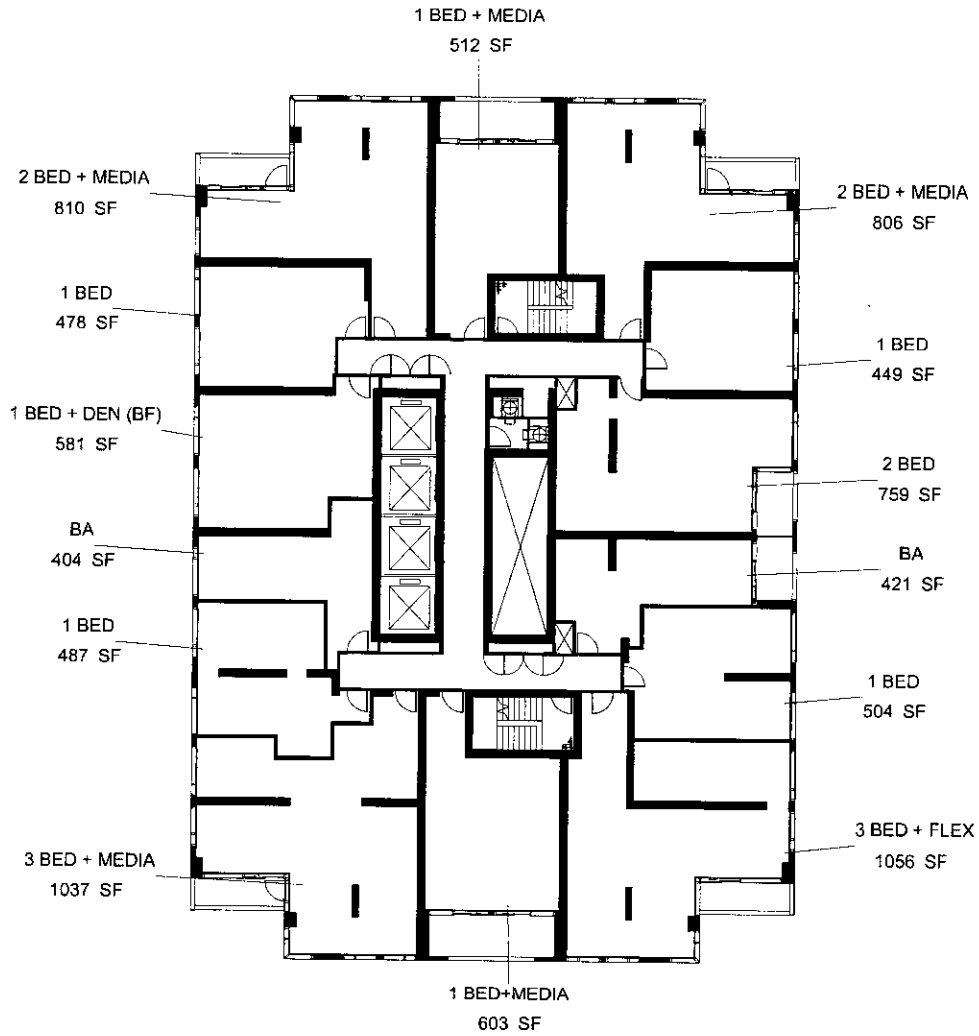

KEYPLATE
 LEVEL 10

This is a preliminary floor plan for informational purposes only. It is not intended to be a contract. All dimensions are approximate and subject to change without notice. The floor plan is provided for informational purposes only. It is not intended to be a contract. All dimensions are approximate and subject to change without notice. The floor plan is provided for informational purposes only. It is not intended to be a contract. All dimensions are approximate and subject to change without notice.

KEYPLATE
 LEVEL 11-23

KEYPLATE
 LEVEL 24

KEYPLATE
 LEVEL 25-28

RIO+CAN
 LIVING

METROPIA

This floor plan is for informational purposes only and does not constitute an offer of real estate. The floor plan is subject to change without notice. The floor plan is not intended to be used as a basis for any investment decision. The floor plan is not intended to be used as a basis for any investment decision. The floor plan is not intended to be used as a basis for any investment decision. The floor plan is not intended to be used as a basis for any investment decision.

KEYPLATE
 LEVEL 29

KEYPLATE
 LEVEL 30

KEYPLATE
 LEVEL 31-39

KEYPLATE
 LEVEL 40-43

This site plan is a preliminary drawing and is not intended to be used for construction purposes. It is subject to change without notice. All dimensions are approximate and are not guaranteed. The actual dimensions of the units may vary from those shown on this plan. The actual dimensions of the units may vary from those shown on this plan. The actual dimensions of the units may vary from those shown on this plan.