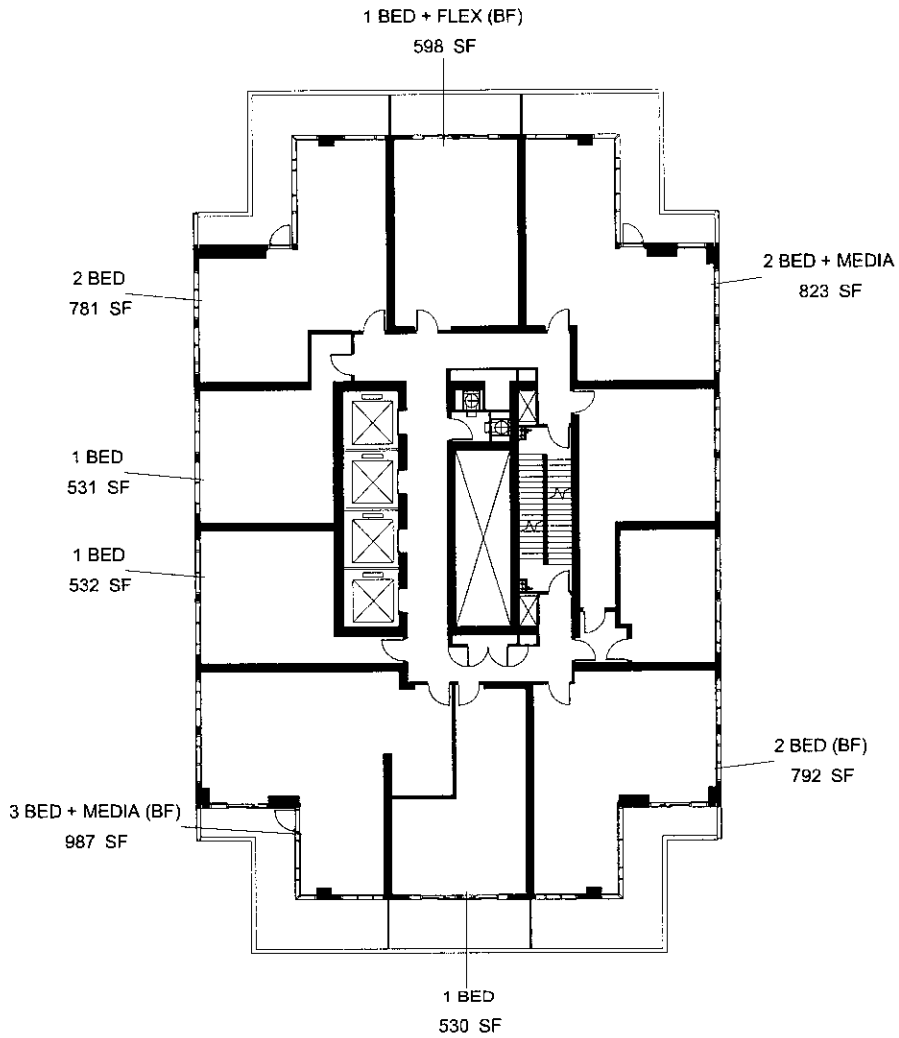

KEYPLATE
 LEVEL 10

This is a preliminary floor plan for informational purposes only. It is not intended to be a contract. All dimensions are approximate and subject to change without notice. The floor plan is provided for informational purposes only. It is not intended to be a contract. All dimensions are approximate and subject to change without notice. The floor plan is provided for informational purposes only. It is not intended to be a contract. All dimensions are approximate and subject to change without notice.

KEYPLATE
 LEVEL 11-23

KEYPLATE
 LEVEL 24

KEYPLATE
 LEVEL 25-28

RIO+CAN
 LIVING

METROPIA

This floor plan is for informational purposes only and does not constitute an offer of real estate. The floor plan is subject to change without notice. The floor plan is not intended to be used as a basis for any investment decision. The floor plan is not intended to be used as a basis for any investment decision. The floor plan is not intended to be used as a basis for any investment decision. The floor plan is not intended to be used as a basis for any investment decision.

KEYPLATE
 LEVEL 29

KEYPLATE
 LEVEL 30

KEYPLATE
 LEVEL 31-39

KEYPLATE
 LEVEL 40-43

This site plan is a preliminary drawing and is not intended to be used for construction purposes. It is subject to change without notice. All dimensions are approximate and are not guaranteed. The actual dimensions of the units may vary from those shown on this plan. The actual dimensions of the units may vary from those shown on this plan. The actual dimensions of the units may vary from those shown on this plan.