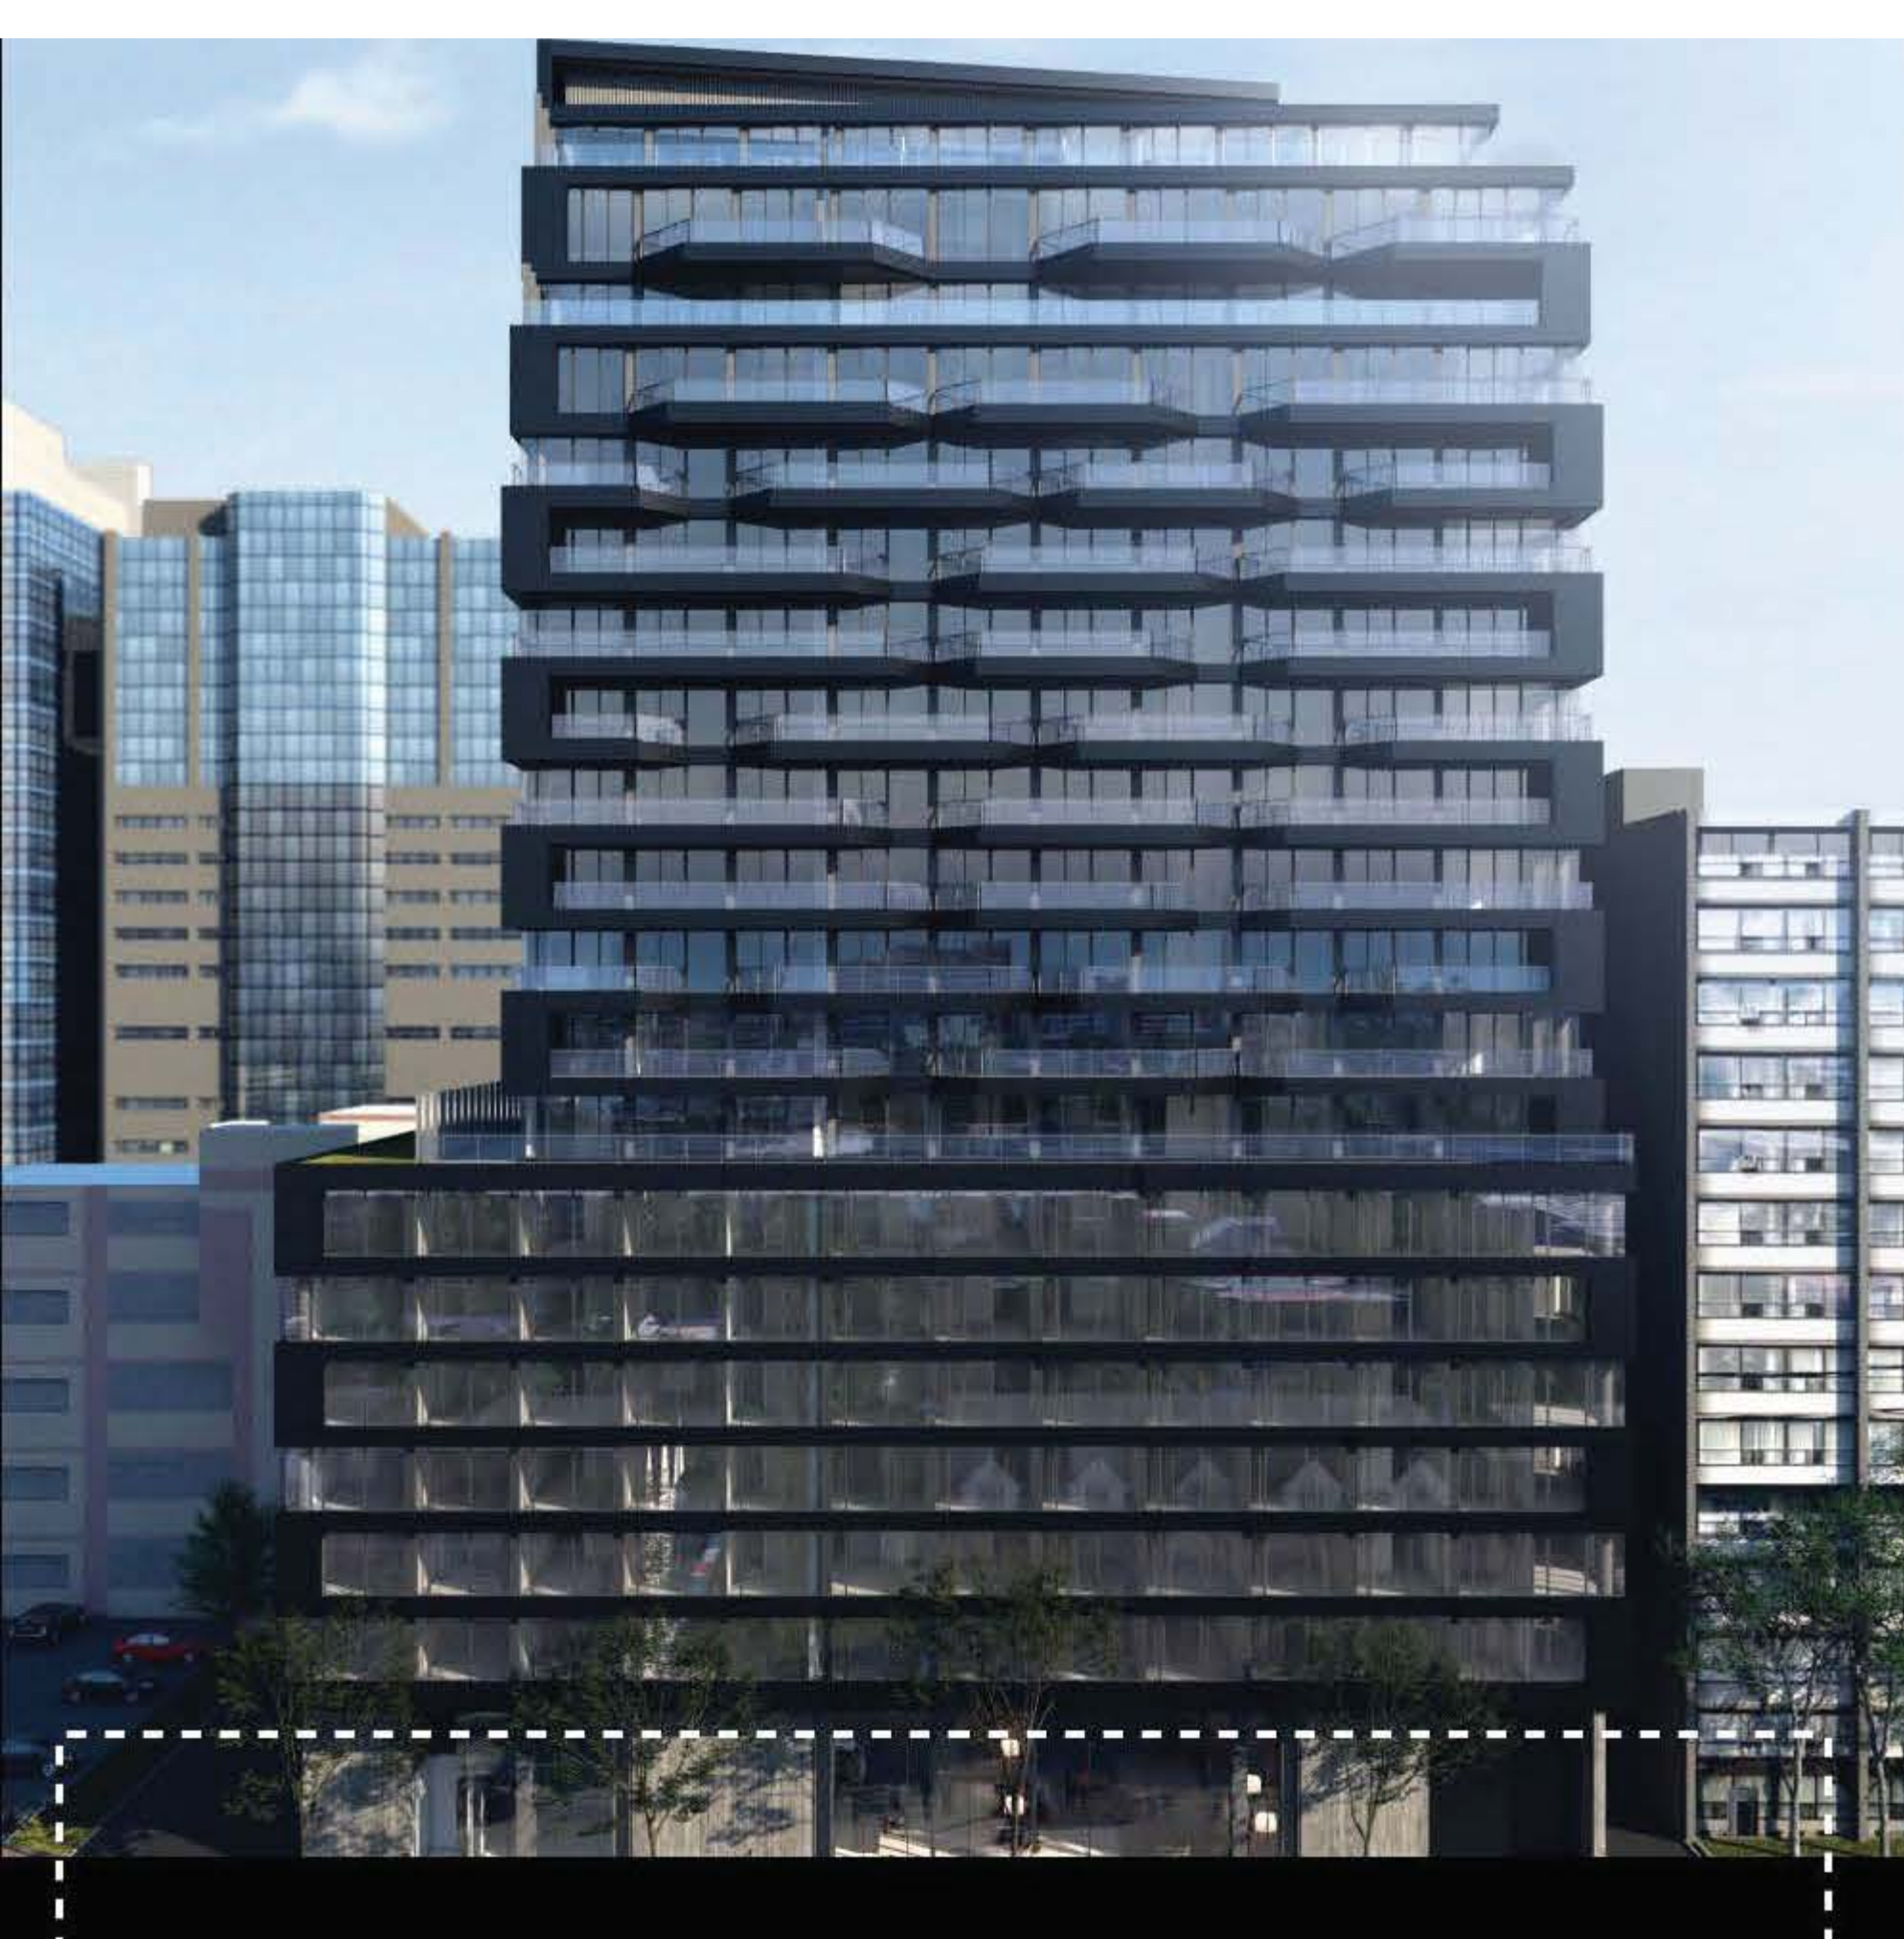

The  
**Bread**  
Company

by Lamb Development Corp.

DEMOLITION AND  
CONSTRUCTION  
**HAS STARTED!**

LOFT STYLE HOMES  
FROM THE LOW **600'S**

LIMITED TIME OFFER  
**ONLY 15% DOWN!**

DEPOSIT SPREAD OUT  
OVER **540 DAYS!**