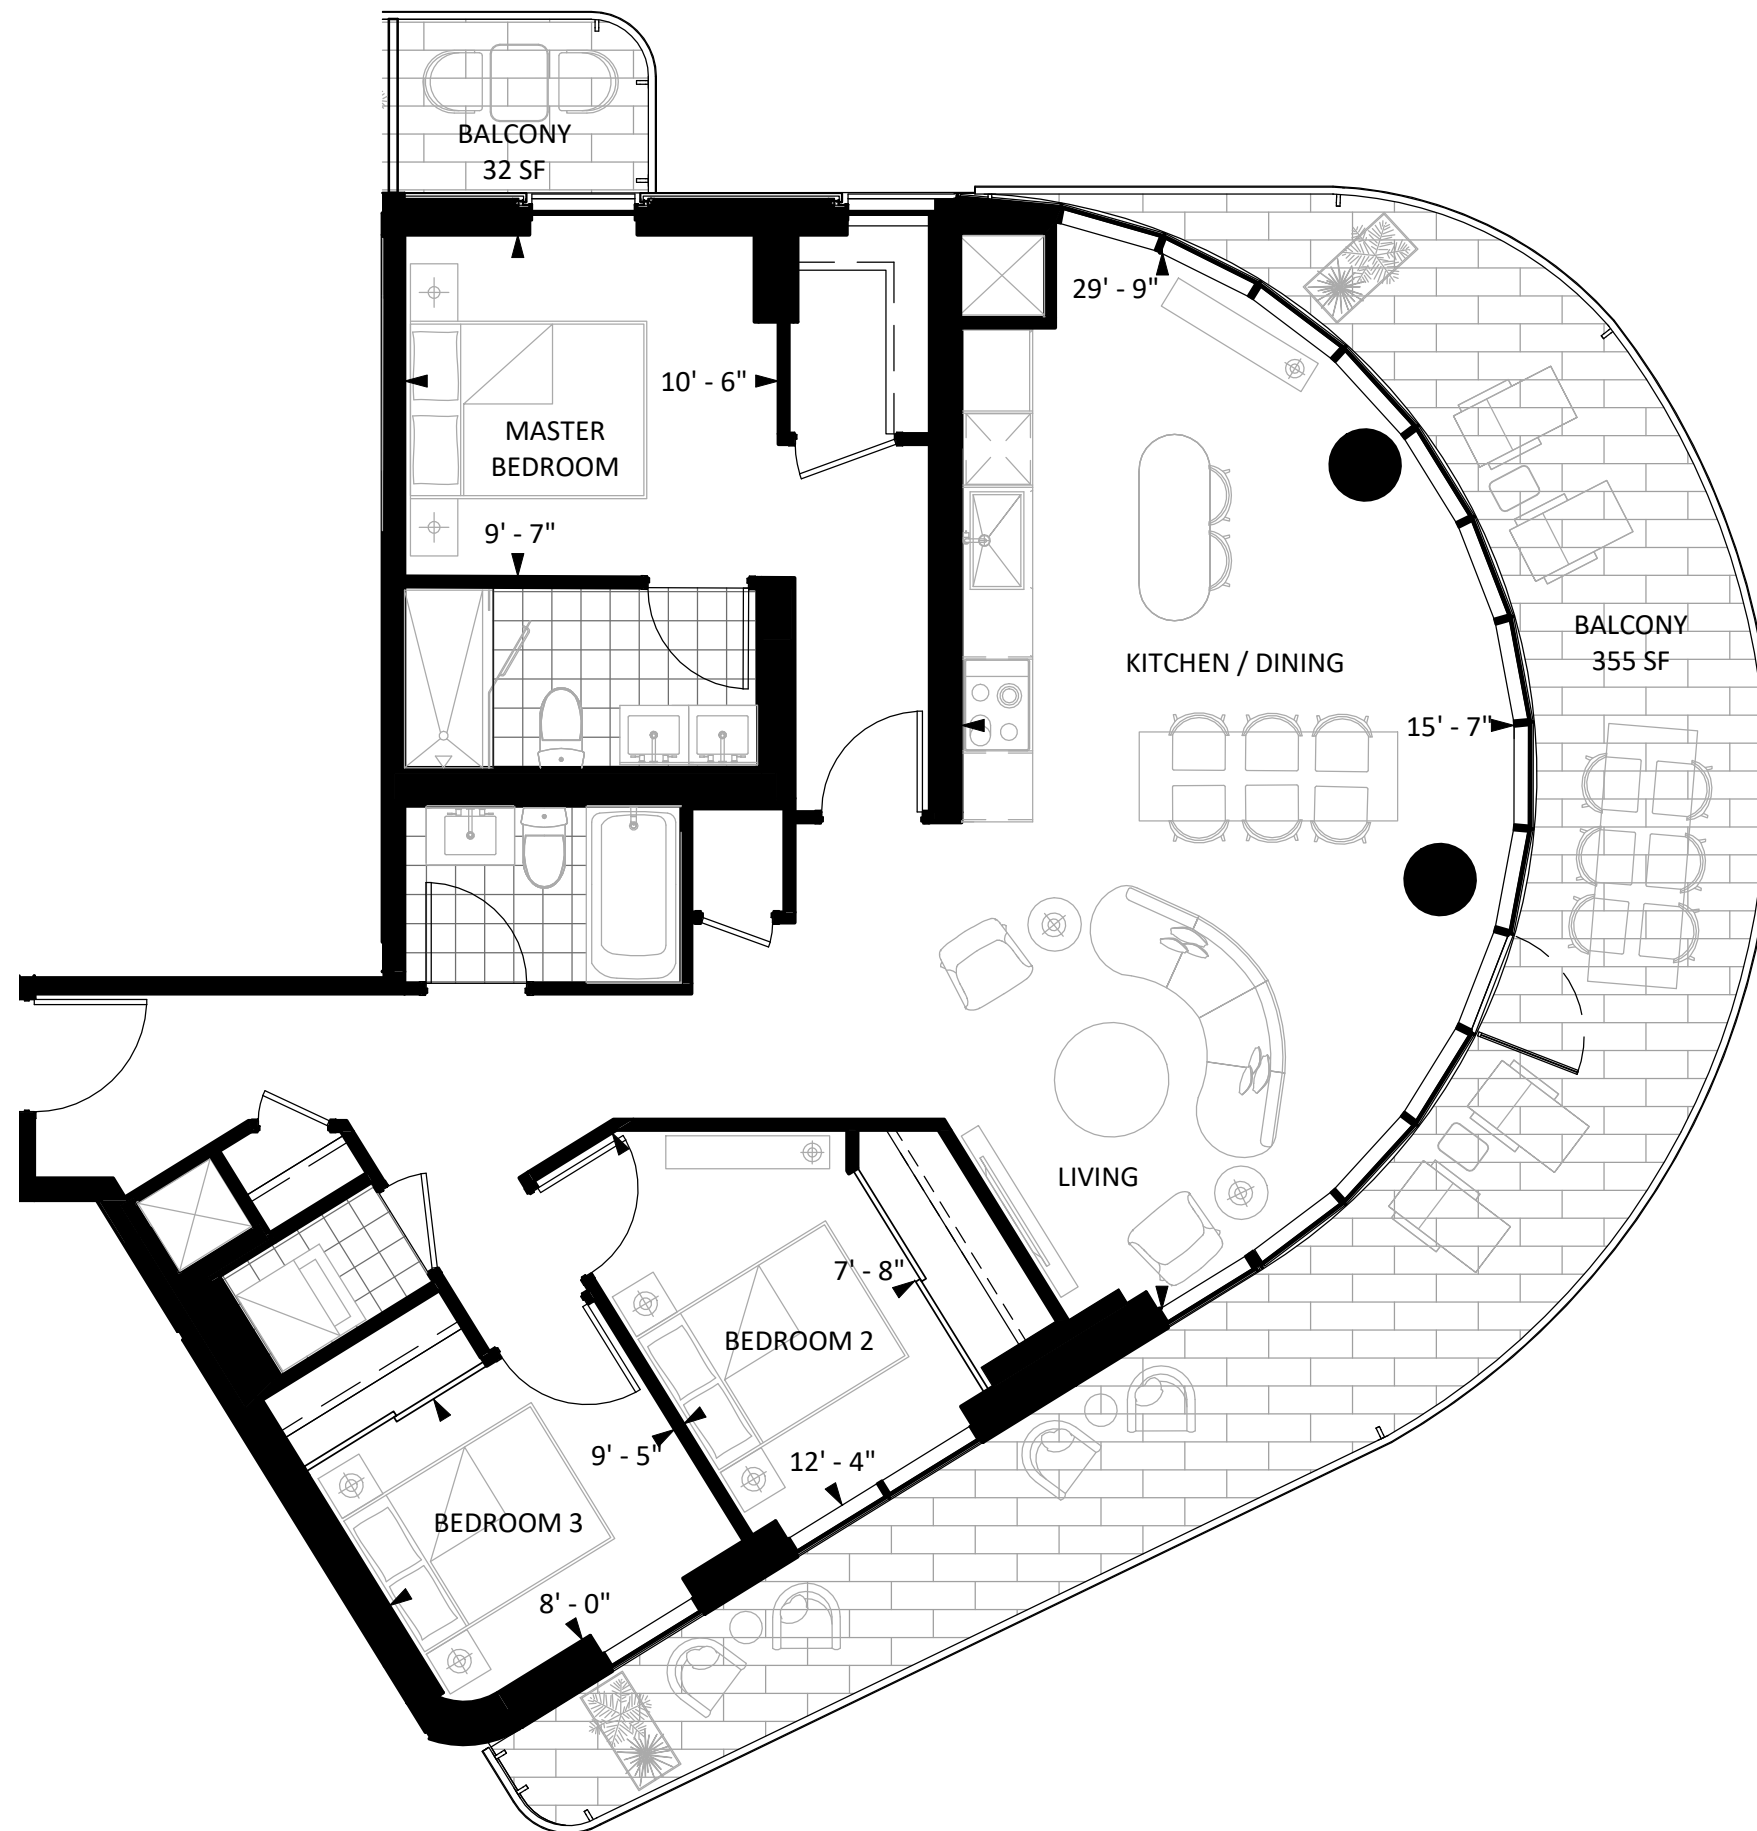

THE GALLERIA

LEVELS 28 - 31
KEYPLAN

3B-1184-SE

UNITS 2806 - 3106

3 BEDROOM

TOTAL INTERIOR SPACE

1184 SF