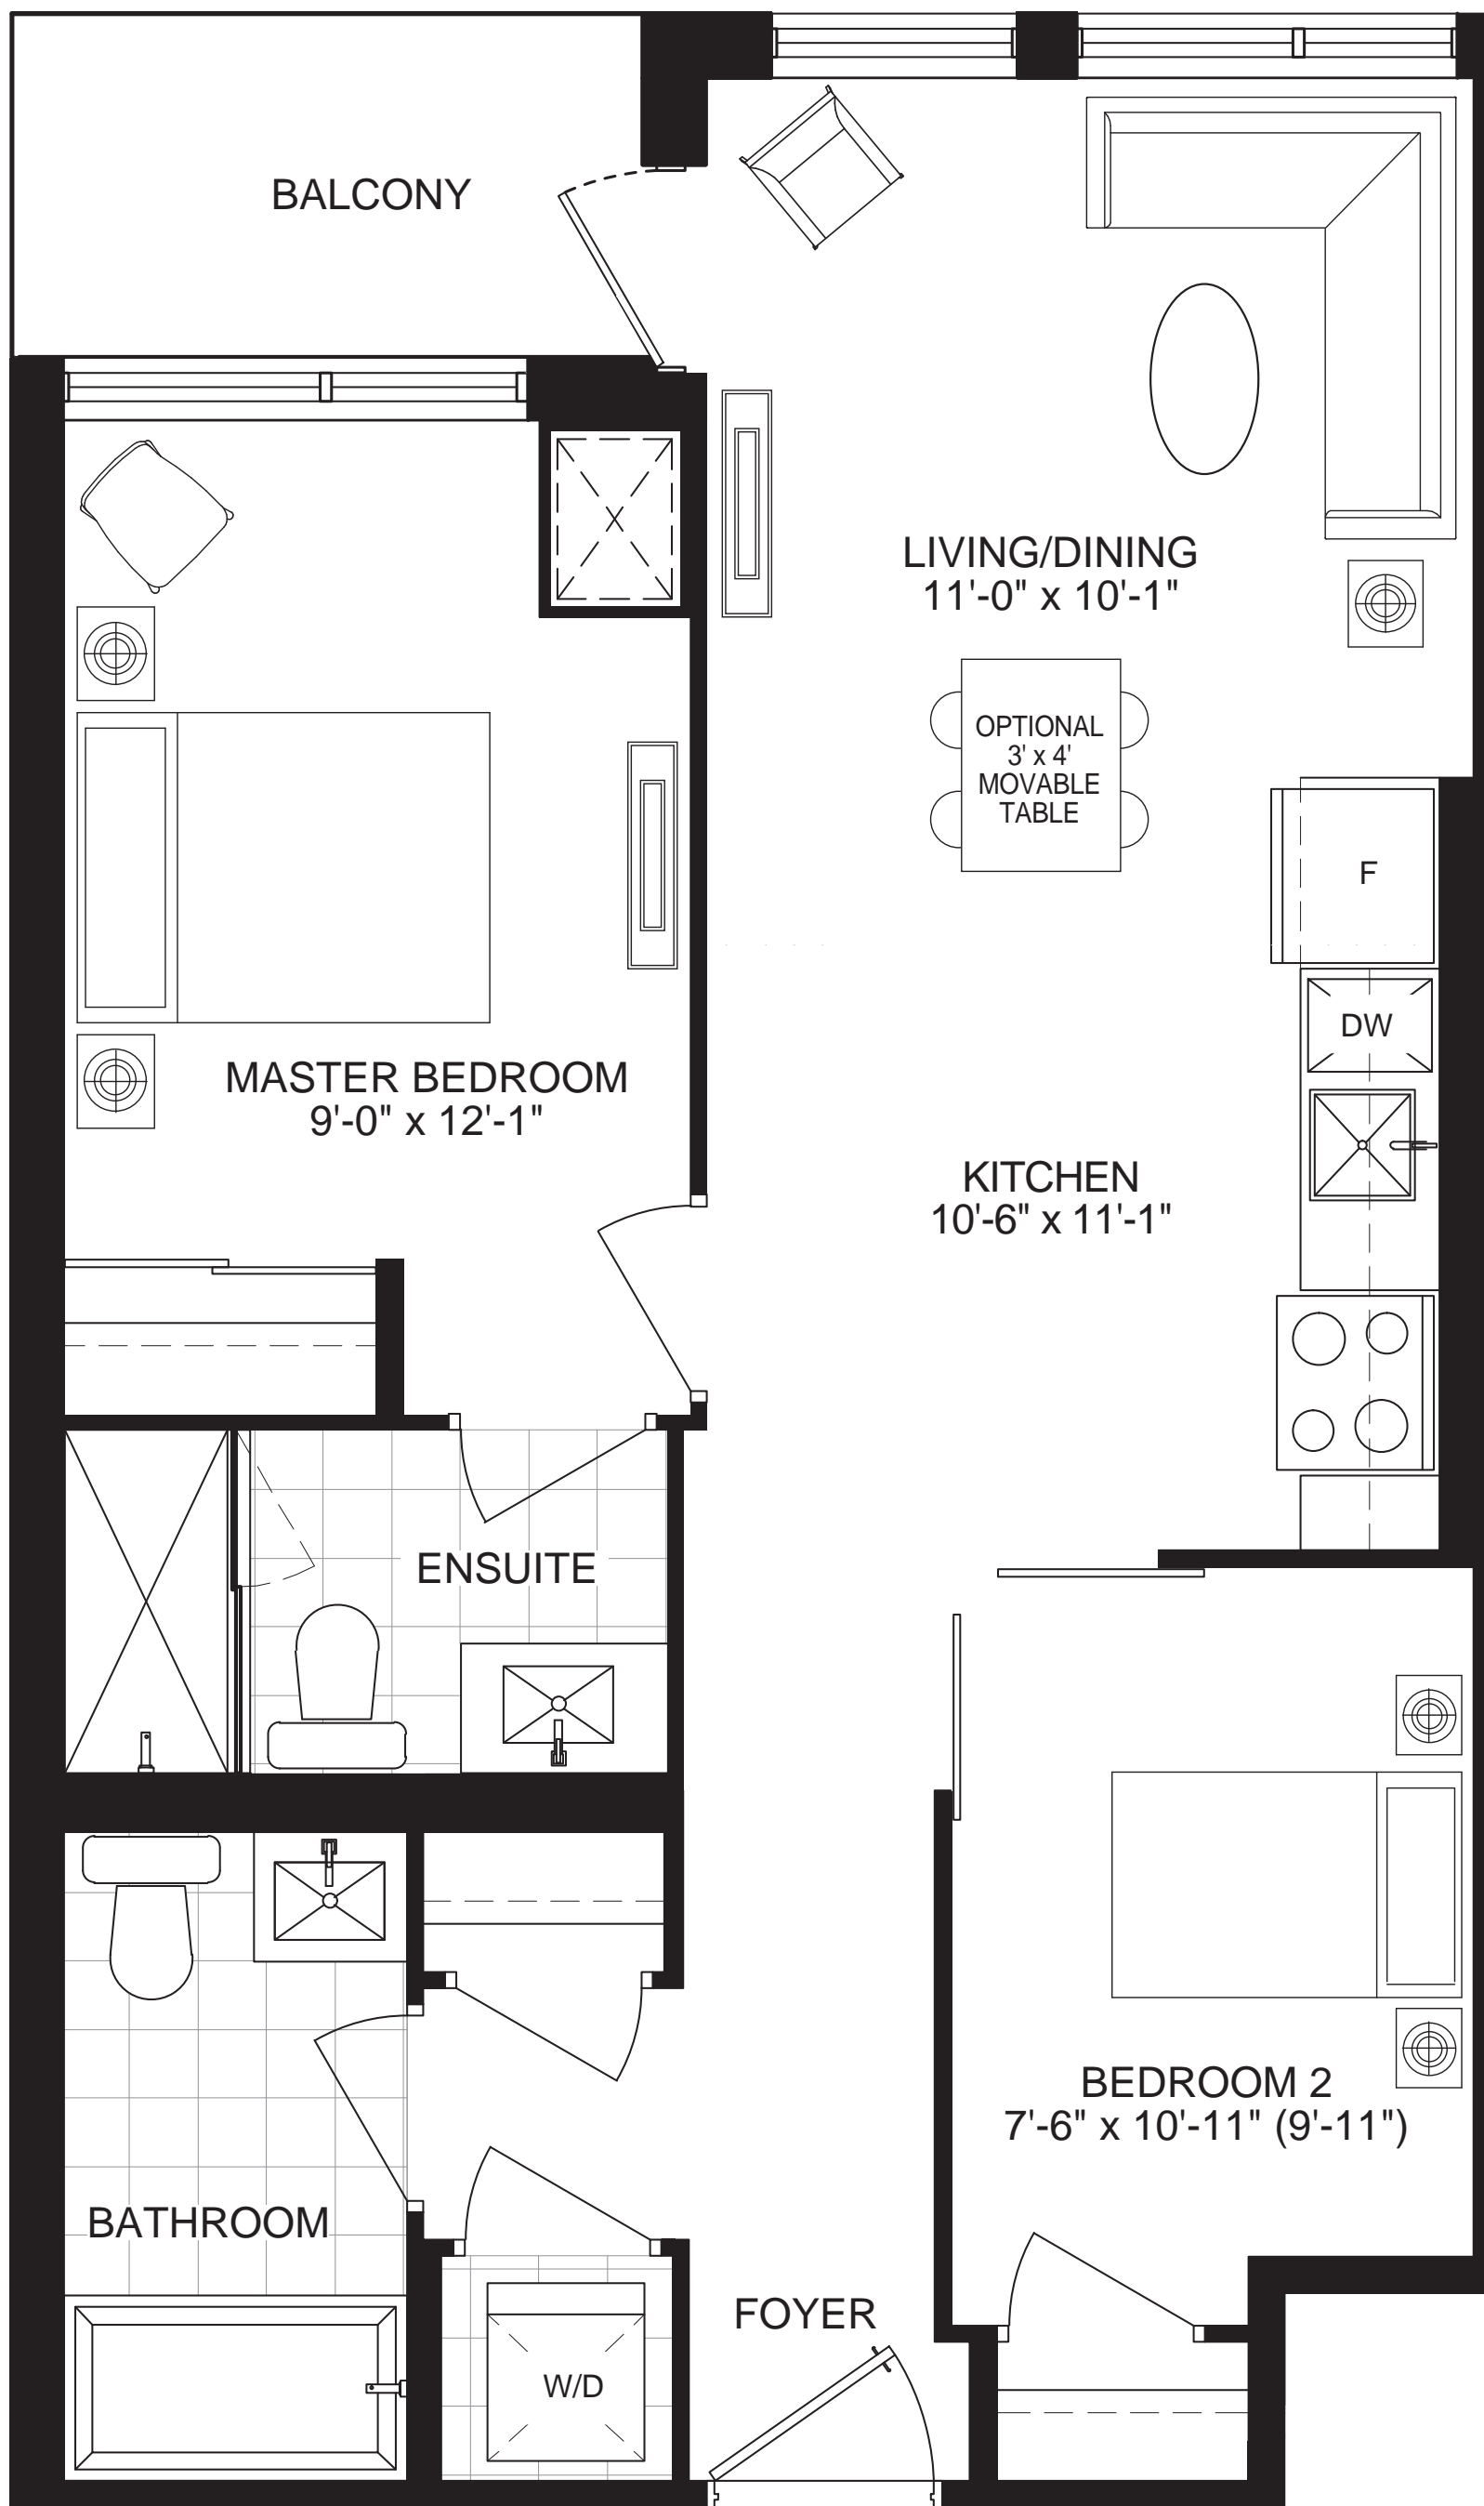

ST. KITTS

FROM 674 SQ. FT.
(2B-P)

NUVO

CONDOMINIUMS

GROUND FLOOR PLAN

TAHITI

FROM 700 SQ. FT.
(2F)

NUVO

CONDOMINIUMS

8TH FLOOR PLAN

3RD-7TH FLOOR PLAN

2ND FLOOR PLAN

SANTORINI

NUVO

CONDOMINIUMS

FROM 700 SQ. FT.
(2F-P)

GROUND FLOOR PLAN

CABOS

674 SQ. FT.
(2A)

NUVO

CONDOMINIUMS

8TH FLOOR PLAN

3RD-7TH FLOOR PLAN

PROVENCE

NUVO

CONDOMINIUMS

753 SQ. FT.
(2C)

3RD-7TH FLOOR PLAN

2ND FLOOR PLAN

NEGRIL

841 SQ. FT.
(2D)

NUVO