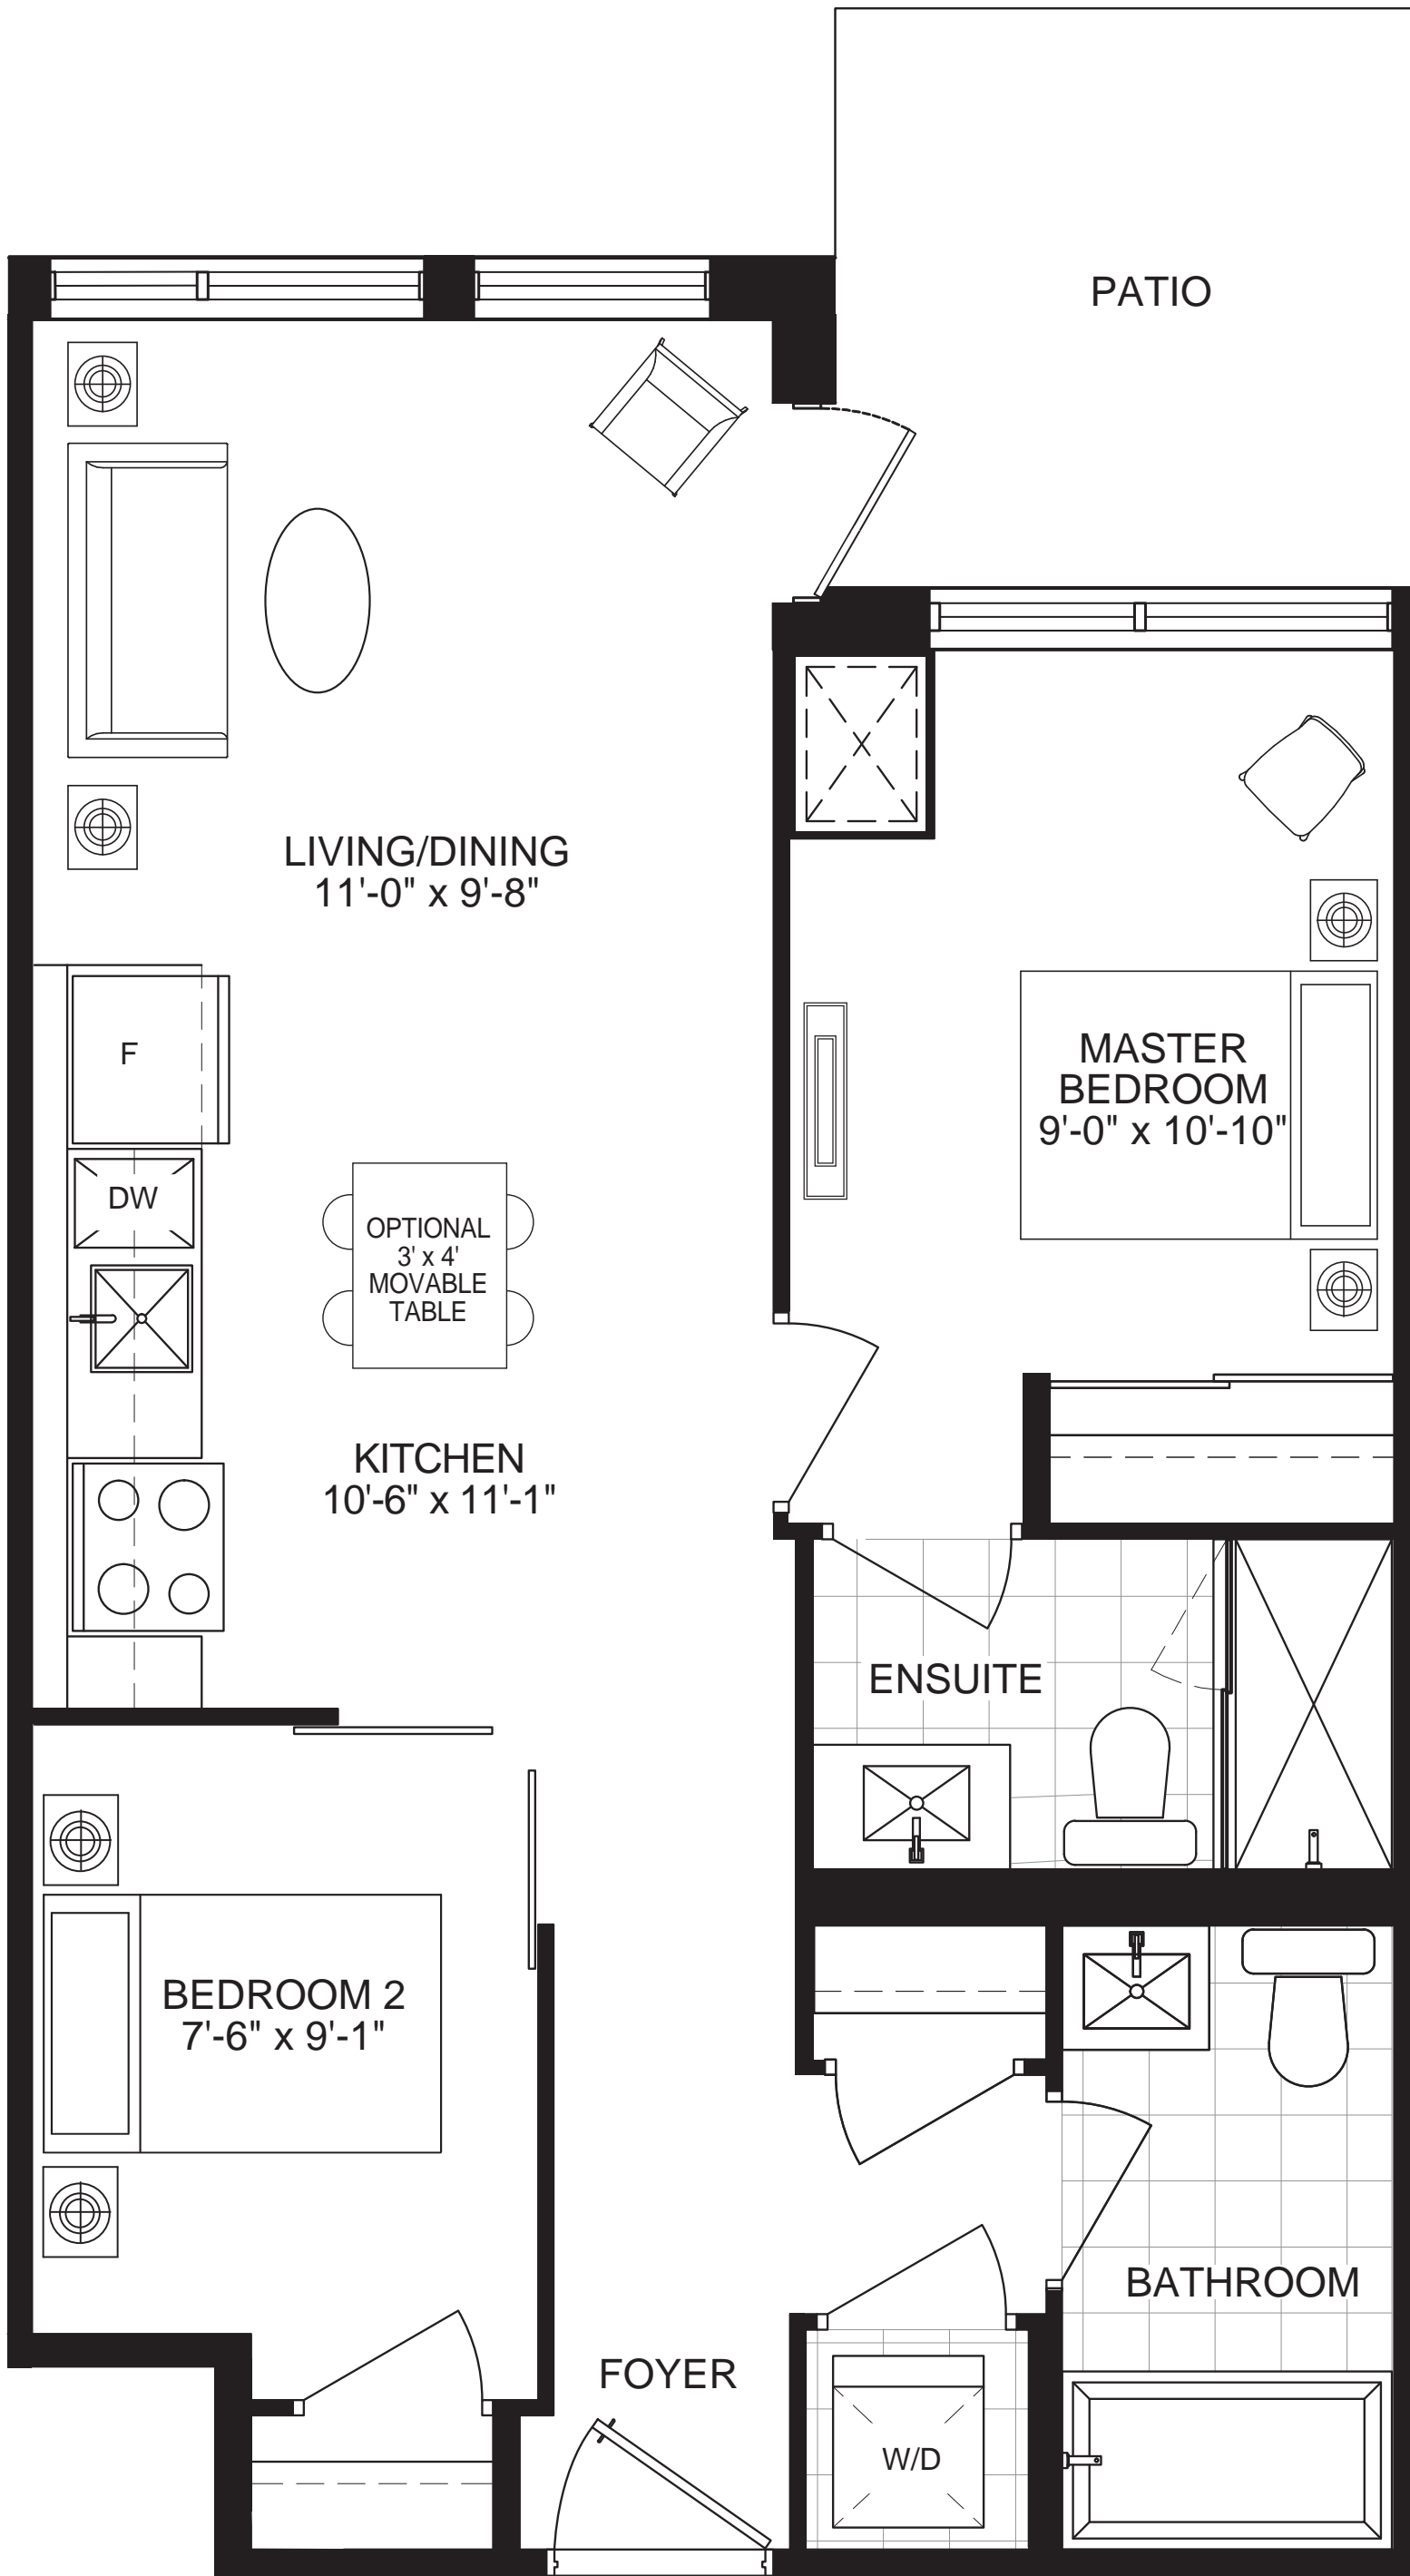

ST. KITTS

FROM 674 SQ. FT.
(2B-P)

NUVO

CONDOMINIUMS

GROUND FLOOR PLAN

TAHITI

FROM 700 SQ. FT.
(2F)

NUVO

CONDOMINIUMS

8TH FLOOR PLAN

3RD-7TH FLOOR PLAN

2ND FLOOR PLAN

SANTORINI

NUVO

CONDOMINIUMS

FROM 700 SQ. FT.
(2F-P)

GROUND FLOOR PLAN

CABOS

674 SQ. FT.
(2A)

NUVO

CONDOMINIUMS

8TH FLOOR PLAN

3RD-7TH FLOOR PLAN

PROVENCE

NUVO

CONDOMINIUMS

753 SQ. FT.
(2C)

3RD-7TH FLOOR PLAN

2ND FLOOR PLAN

NEGRIL

841 SQ. FT.
(2D)

NUVO