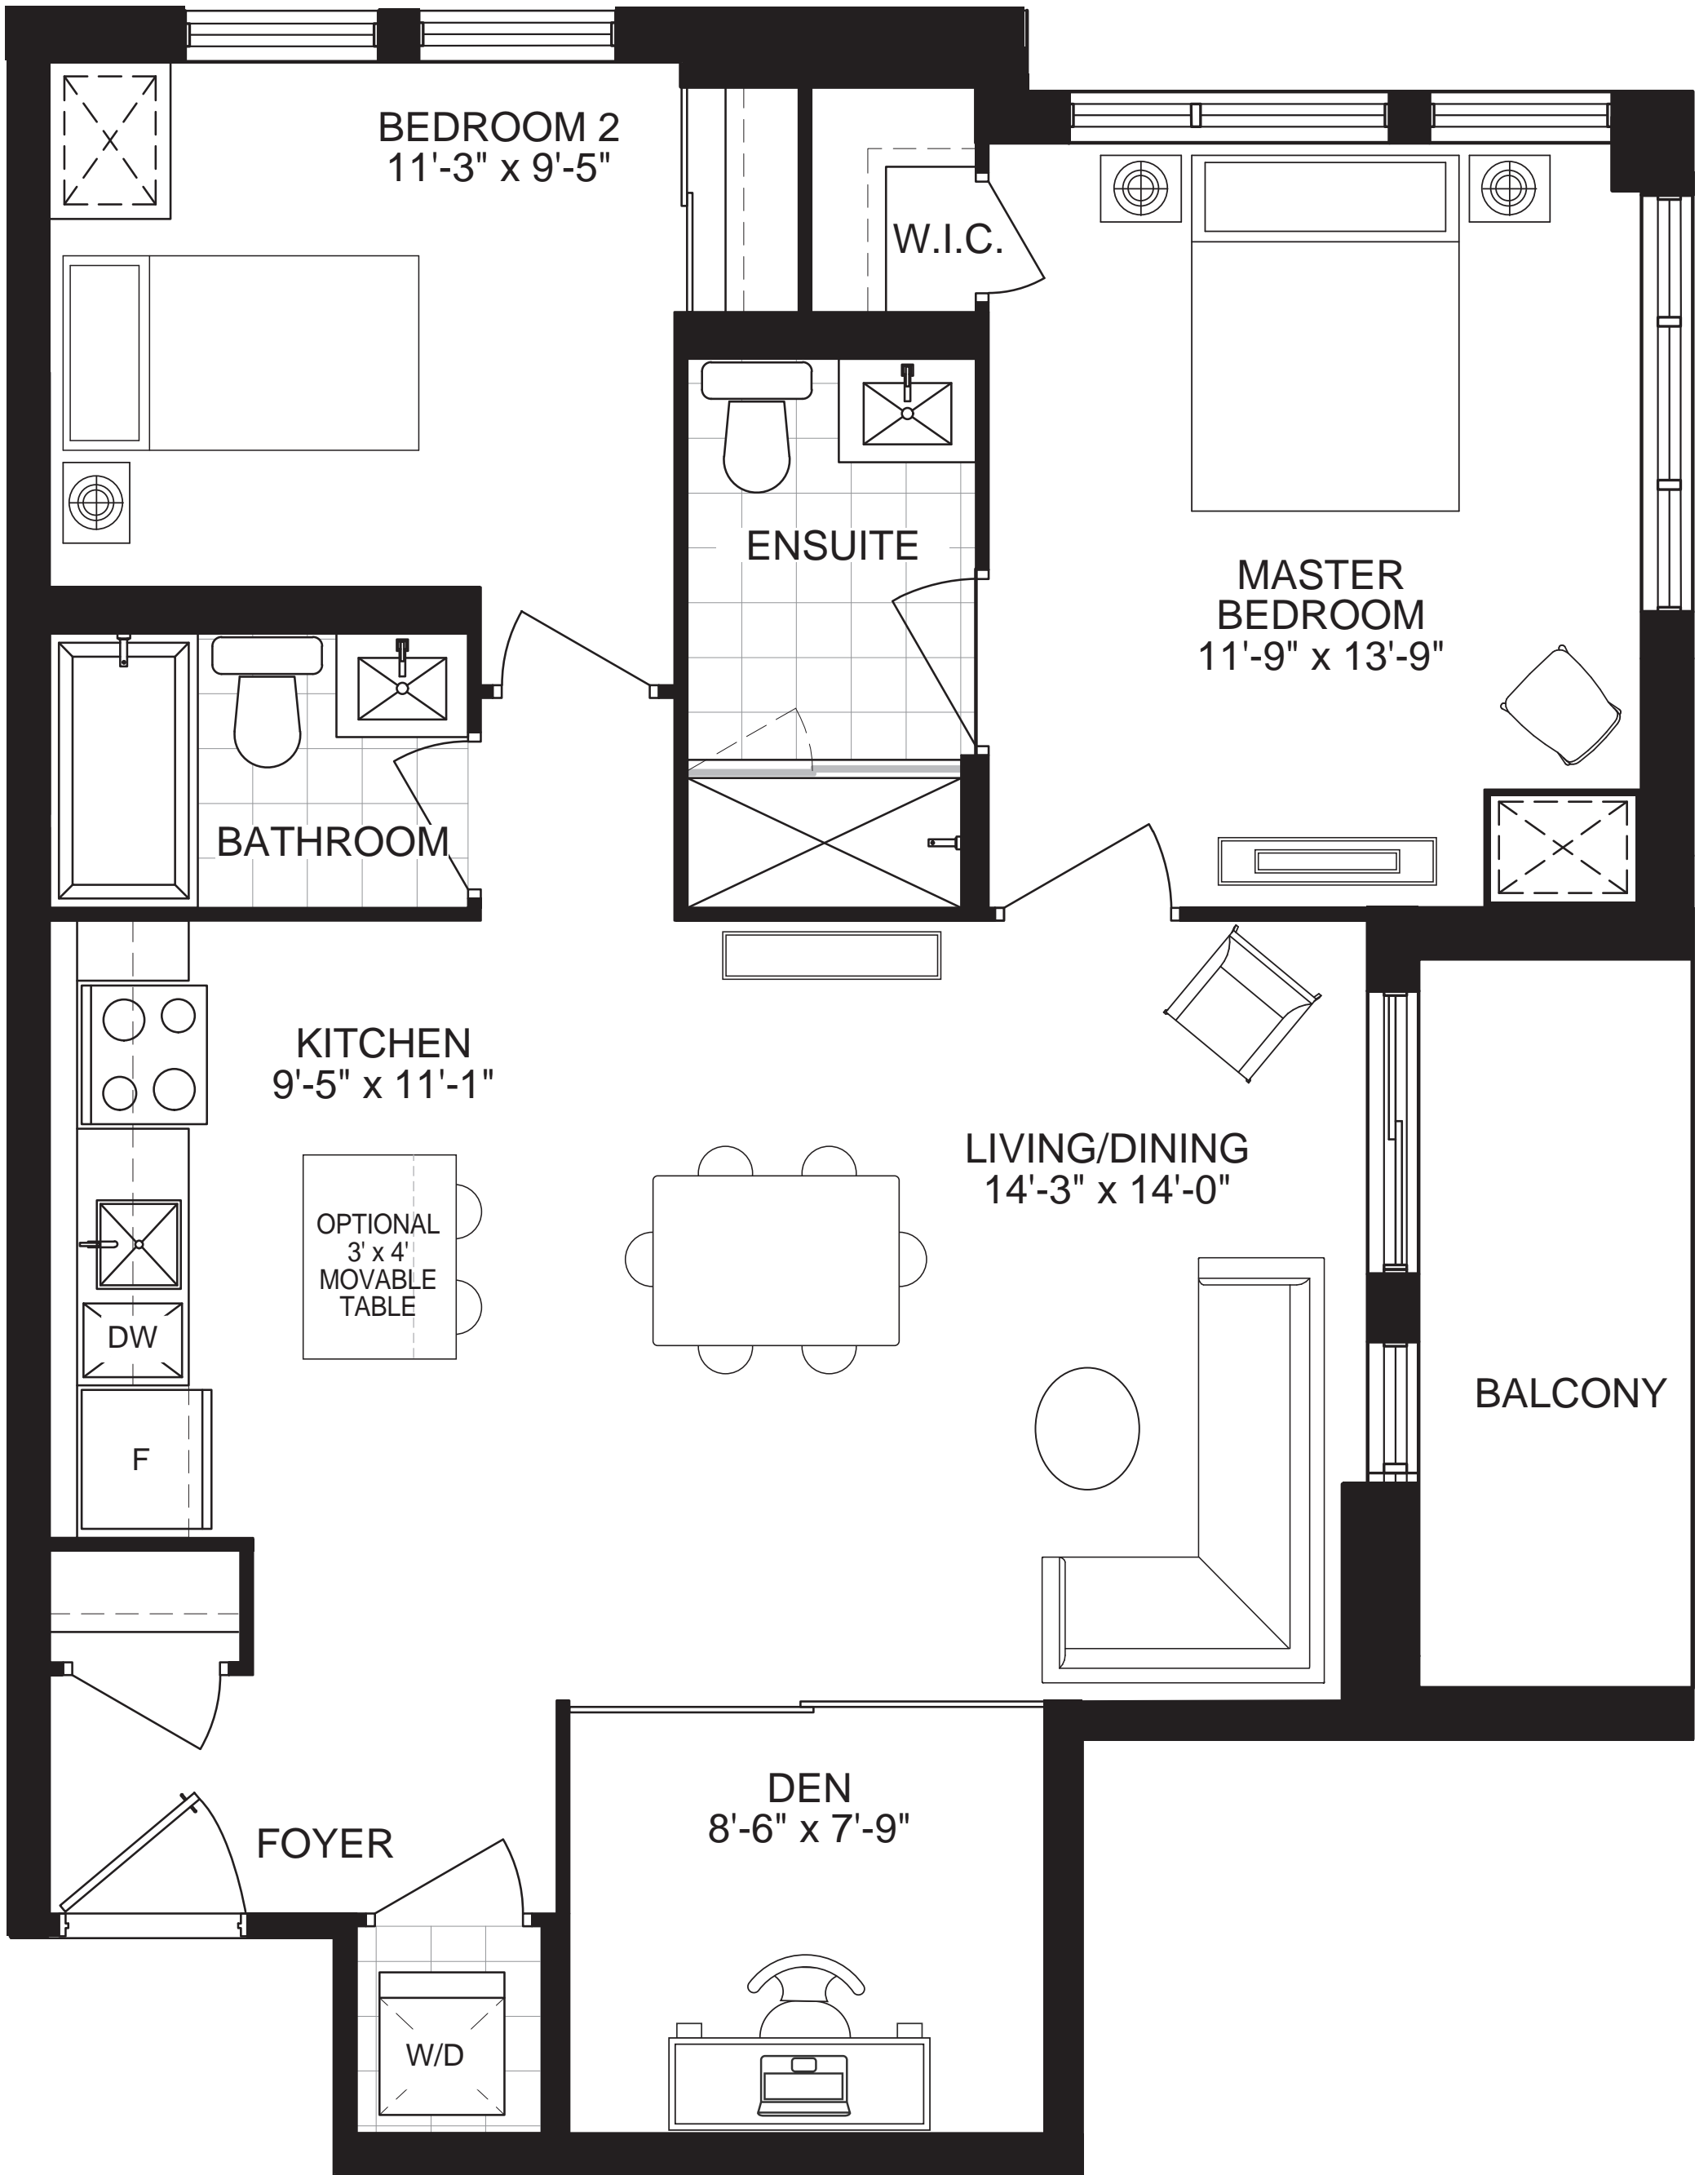

NUVO

CONDOMINIUMS

753 SQ. FT.
(2C)

3RD-7TH FLOOR PLAN

2ND FLOOR PLAN

NEGRIL

841 SQ. FT.
(2D)

NUVO

CONDOMINIUMS

8TH FLOOR PLAN

3RD-7TH FLOOR PLAN

MARBELLA

NUVO

CONDOMINIUMS

868 SQ. FT.

(2E)

3RD-7TH FLOOR PLAN

BELIZE

962 SQ. FT.
(2A+D)

NUVO

CONDOMINIUMS

3RD-7TH FLOOR PLAN

2ND FLOOR PLAN