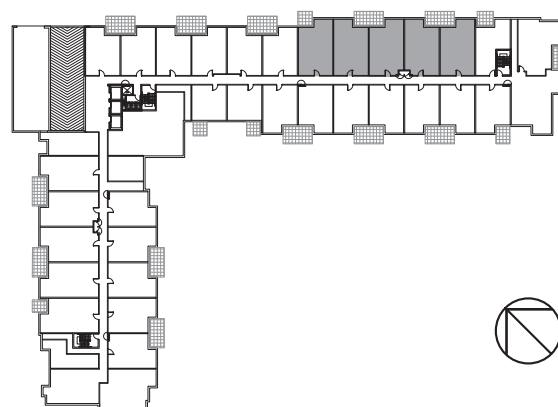

ST. KITTS

FROM 674 SQ. FT.
(2B-P)

NUVO

CONDOMINIUMS

GROUND FLOOR PLAN

TAHITI

FROM 700 SQ. FT.
(2F)

NUVO

CONDOMINIUMS

8TH FLOOR PLAN

3RD-7TH FLOOR PLAN

2ND FLOOR PLAN

SANTORINI

NUVO

CONDOMINIUMS

FROM 700 SQ. FT.
(2F-P)

GROUND FLOOR PLAN

CABOS

674 SQ. FT.
(2A)

NUVO

CONDOMINIUMS

8TH FLOOR PLAN

3RD-7TH FLOOR PLAN

PROVENCE