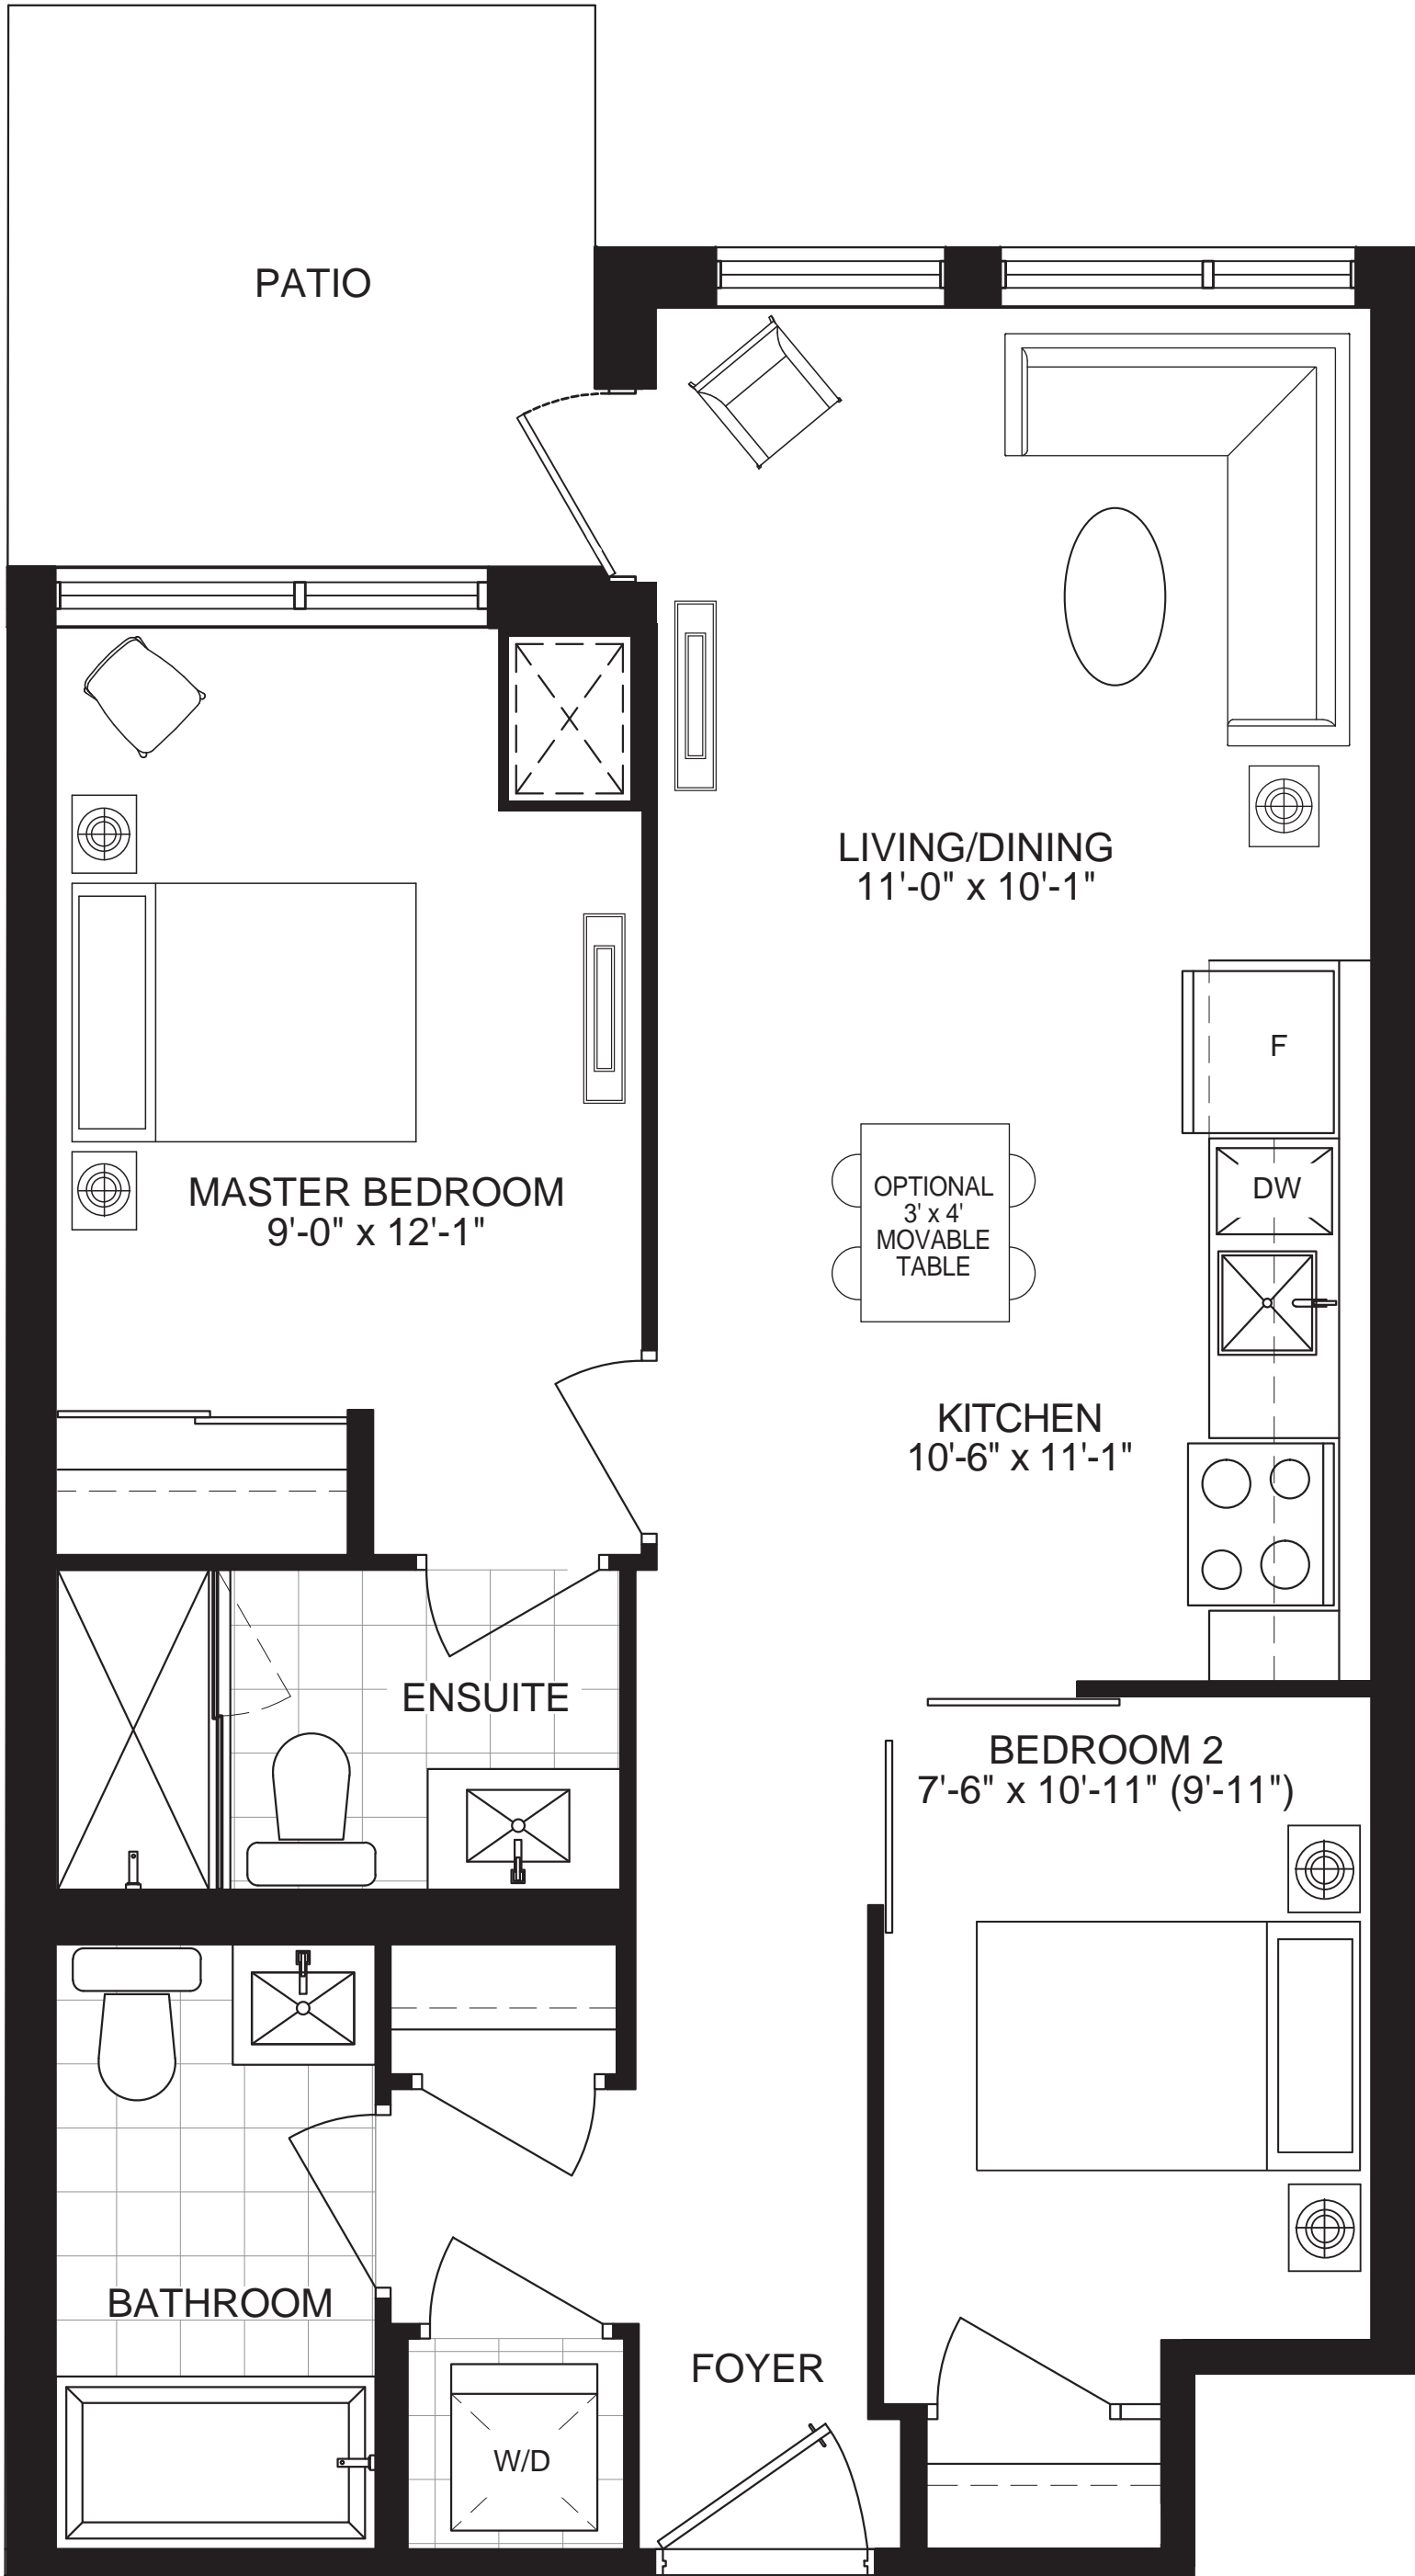

ST. KITTS

FROM 674 SQ. FT.
(2B-P)

NUVO

CONDOMINIUMS

GROUND FLOOR PLAN

TAHITI

FROM 700 SQ. FT.
(2F)

NUVO

CONDOMINIUMS

8TH FLOOR PLAN

3RD-7TH FLOOR PLAN

2ND FLOOR PLAN

SANTORINI

NUVO

CONDOMINIUMS

FROM 700 SQ. FT.
(2F-P)

GROUND FLOOR PLAN

CABOS

674 SQ. FT.
(2A)

NUVO

CONDOMINIUMS

8TH FLOOR PLAN

3RD-7TH FLOOR PLAN

PROVENCE

NUVO

CONDOMINIUMS

753 SQ. FT.
(2C)

3RD-7TH FLOOR PLAN

2ND FLOOR PLAN

NEGRIL

841 SQ. FT.
(2D)

NUVO