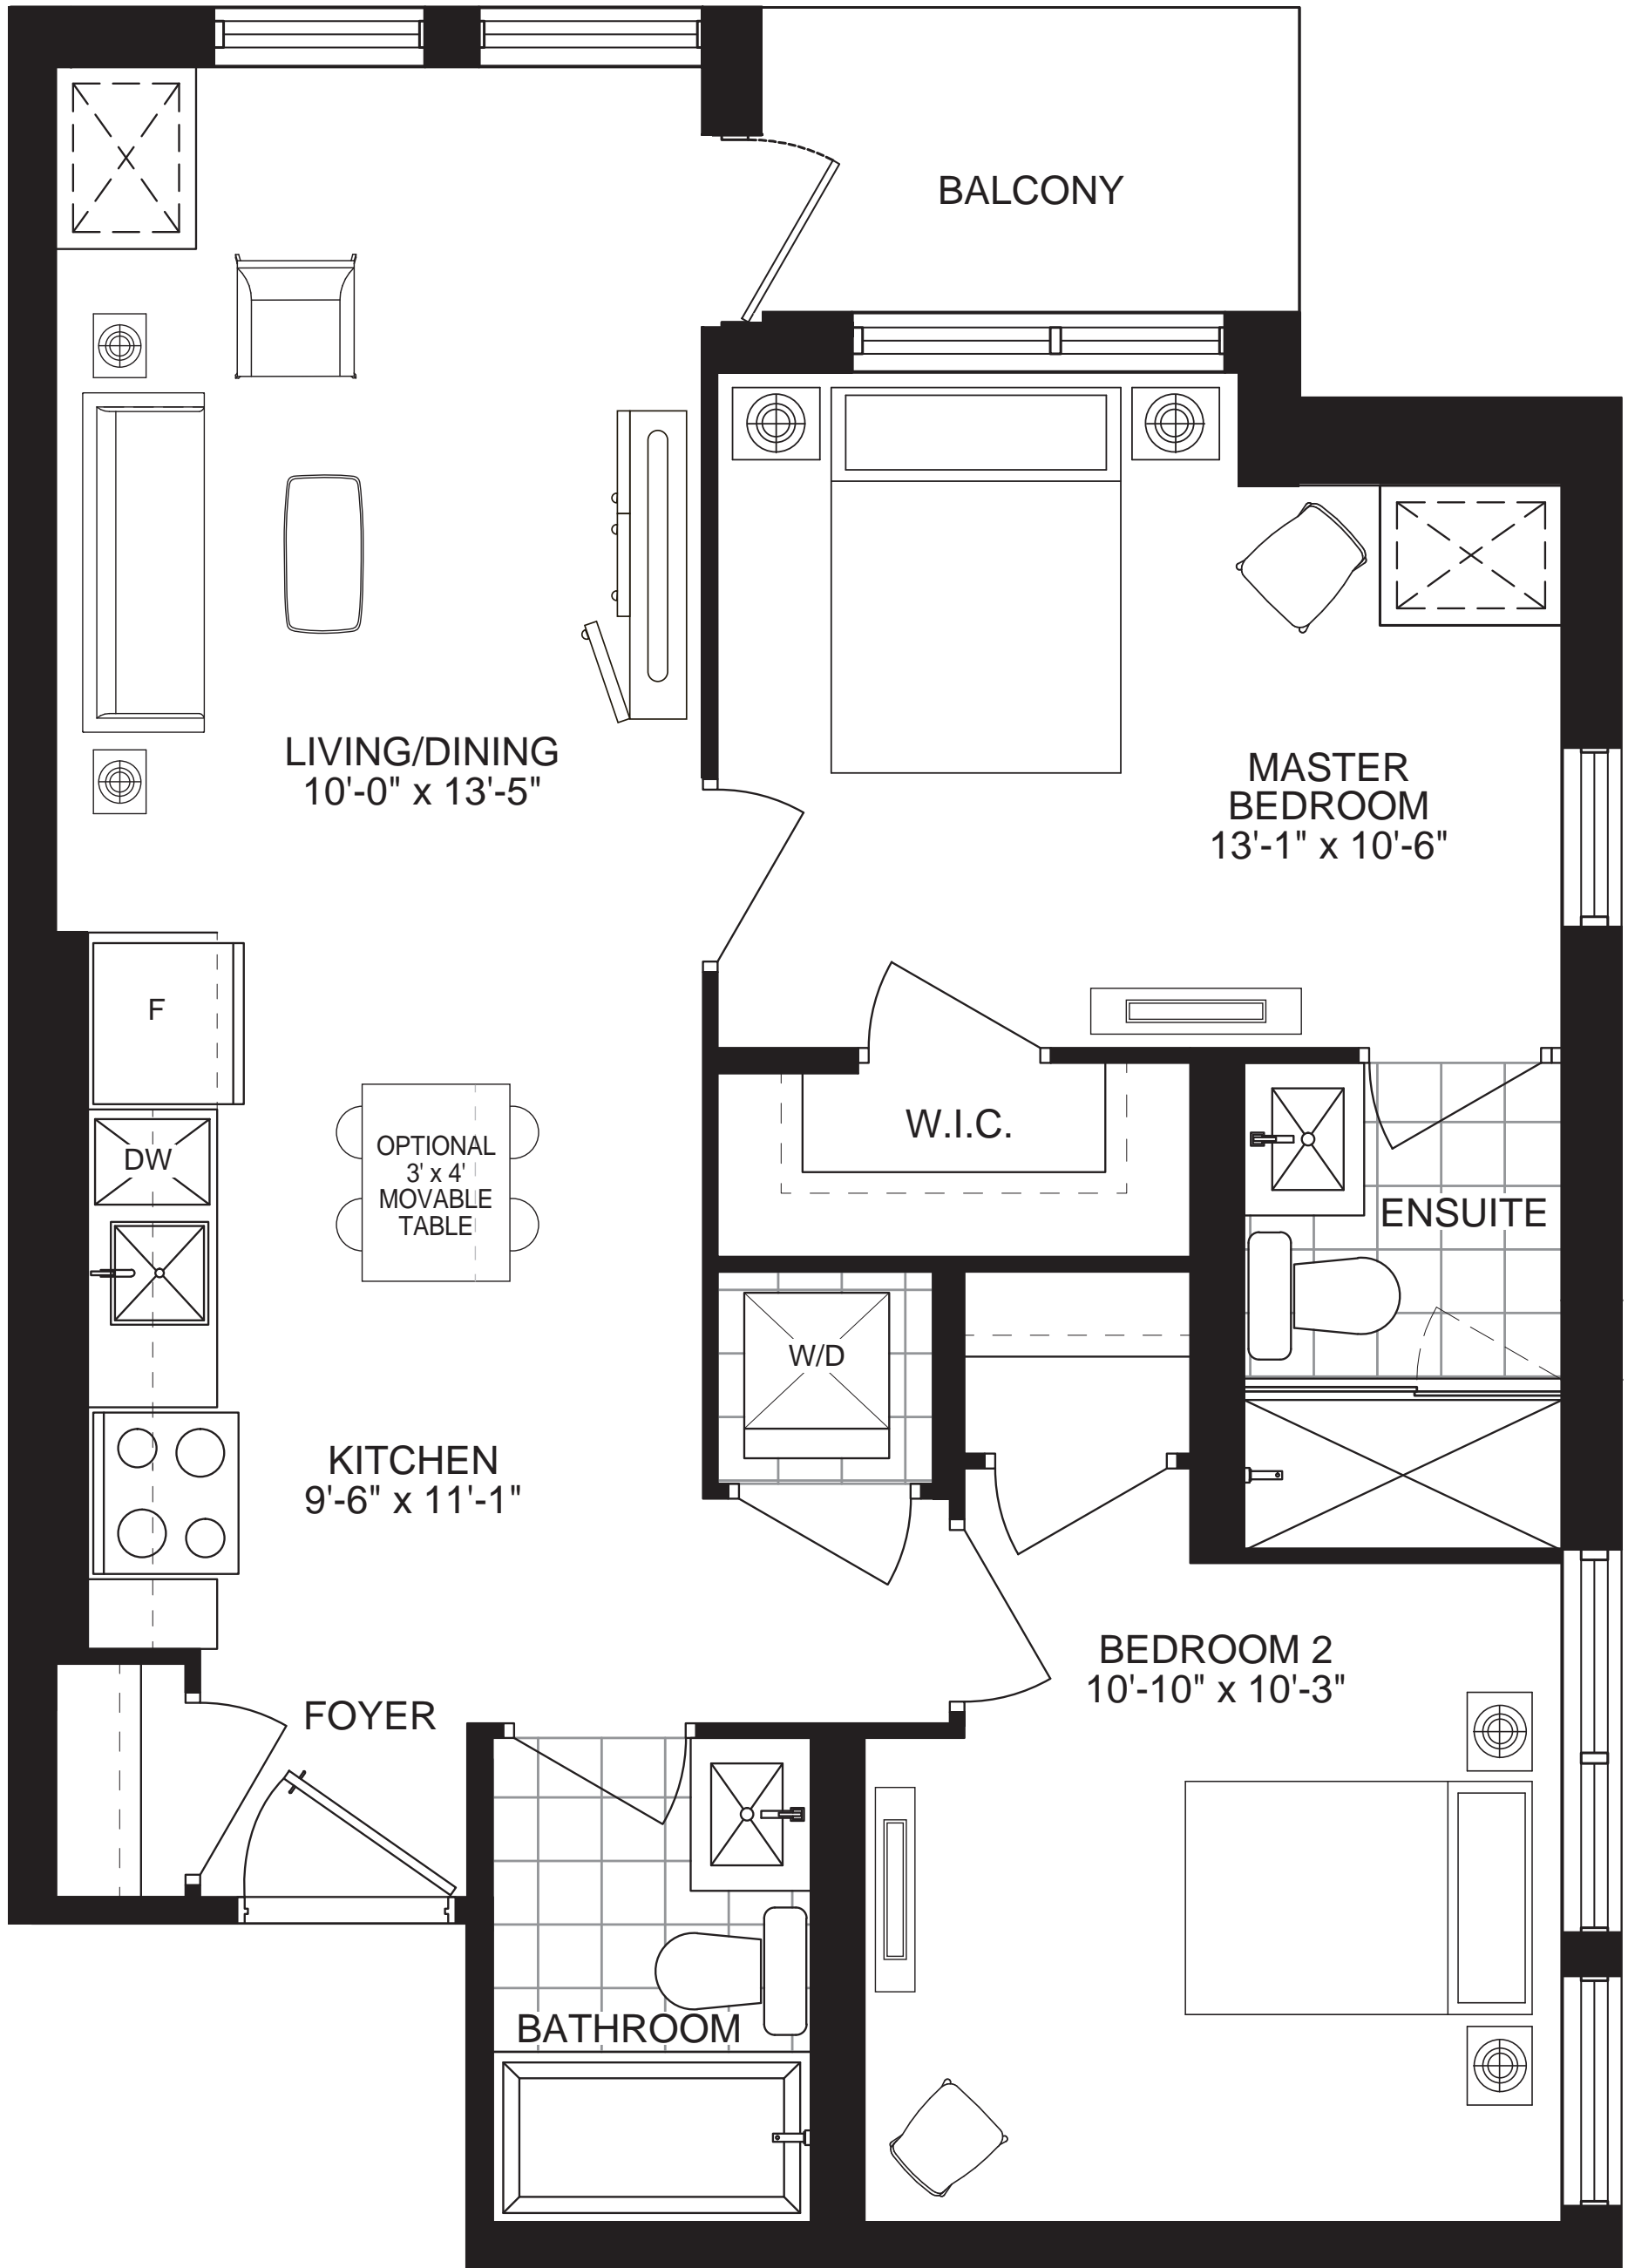

ST. KITTS

FROM 674 SQ. FT.
(2B-P)

NUVO

CONDOMINIUMS

GROUND FLOOR PLAN

TAHITI

FROM 700 SQ. FT.
(2F)

NUVO

CONDOMINIUMS

8TH FLOOR PLAN

3RD-7TH FLOOR PLAN

2ND FLOOR PLAN

SANTORINI

NUVO

CONDOMINIUMS

FROM 700 SQ. FT.
(2F-P)

GROUND FLOOR PLAN

CABOS

674 SQ. FT.
(2A)

NUVO

CONDOMINIUMS

8TH FLOOR PLAN

3RD-7TH FLOOR PLAN

PROVENCE

NUVO

CONDOMINIUMS

753 SQ. FT.
(2C)

3RD-7TH FLOOR PLAN

2ND FLOOR PLAN

NEGRIL

841 SQ. FT.
(2D)

NUVO