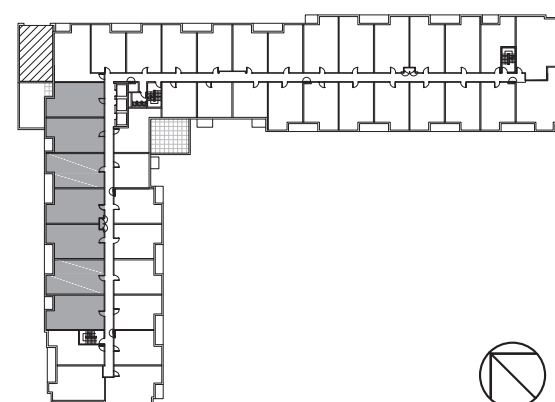

ST. KITTS

FROM 674 SQ. FT.
(2B-P)

NUVO

CONDOMINIUMS

GROUND FLOOR PLAN

TAHITI

FROM 700 SQ. FT.
(2F)

NUVO

CONDOMINIUMS

8TH FLOOR PLAN

3RD-7TH FLOOR PLAN

2ND FLOOR PLAN

SANTORINI

NUVO

CONDOMINIUMS

FROM 700 SQ. FT.
(2F-P)

GROUND FLOOR PLAN

CABOS

674 SQ. FT.
(2A)

NUVO

CONDOMINIUMS

8TH FLOOR PLAN

3RD-7TH FLOOR PLAN

PROVENCE