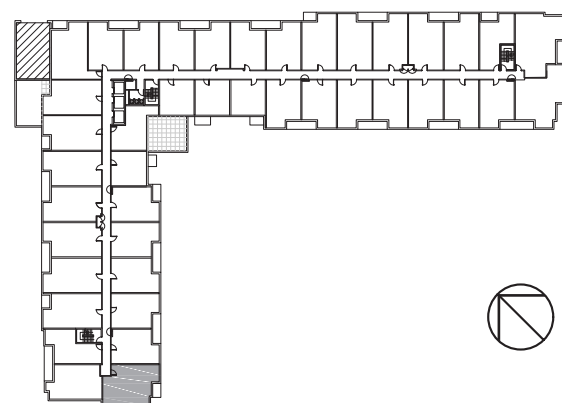

CONDOMINIUMS

8TH FLOOR PLAN

3RD-7TH FLOOR PLAN

2ND FLOOR PLAN

SANTORINI

NUVO

CONDOMINIUMS

FROM 700 SQ. FT.
(2F-P)

GROUND FLOOR PLAN

CABOS

674 SQ. FT.
(2A)

NUVO

CONDOMINIUMS

8TH FLOOR PLAN

3RD-7TH FLOOR PLAN

PROVENCE

NUVO

CONDOMINIUMS

753 SQ. FT.
(2C)

3RD-7TH FLOOR PLAN

2ND FLOOR PLAN

NEGRIL

841 SQ. FT.
(2D)

NUVO