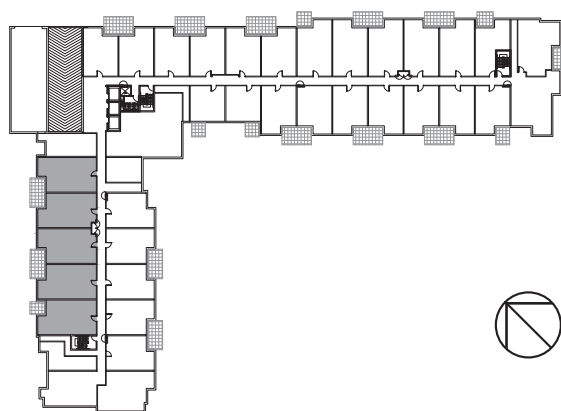

ST. KITTS

FROM 674 SQ. FT.
(2B-P)

NUVO

CONDOMINIUMS

GROUND FLOOR PLAN

TAHITI

FROM 700 SQ. FT.
(2F)

NUVO

CONDOMINIUMS

8TH FLOOR PLAN

3RD-7TH FLOOR PLAN

2ND FLOOR PLAN

SANTORINI

NUVO

CONDOMINIUMS

FROM 700 SQ. FT.
(2F-P)

GROUND FLOOR PLAN

CABOS

674 SQ. FT.
(2A)

NUVO

CONDOMINIUMS

8TH FLOOR PLAN

3RD-7TH FLOOR PLAN

PROVENCE