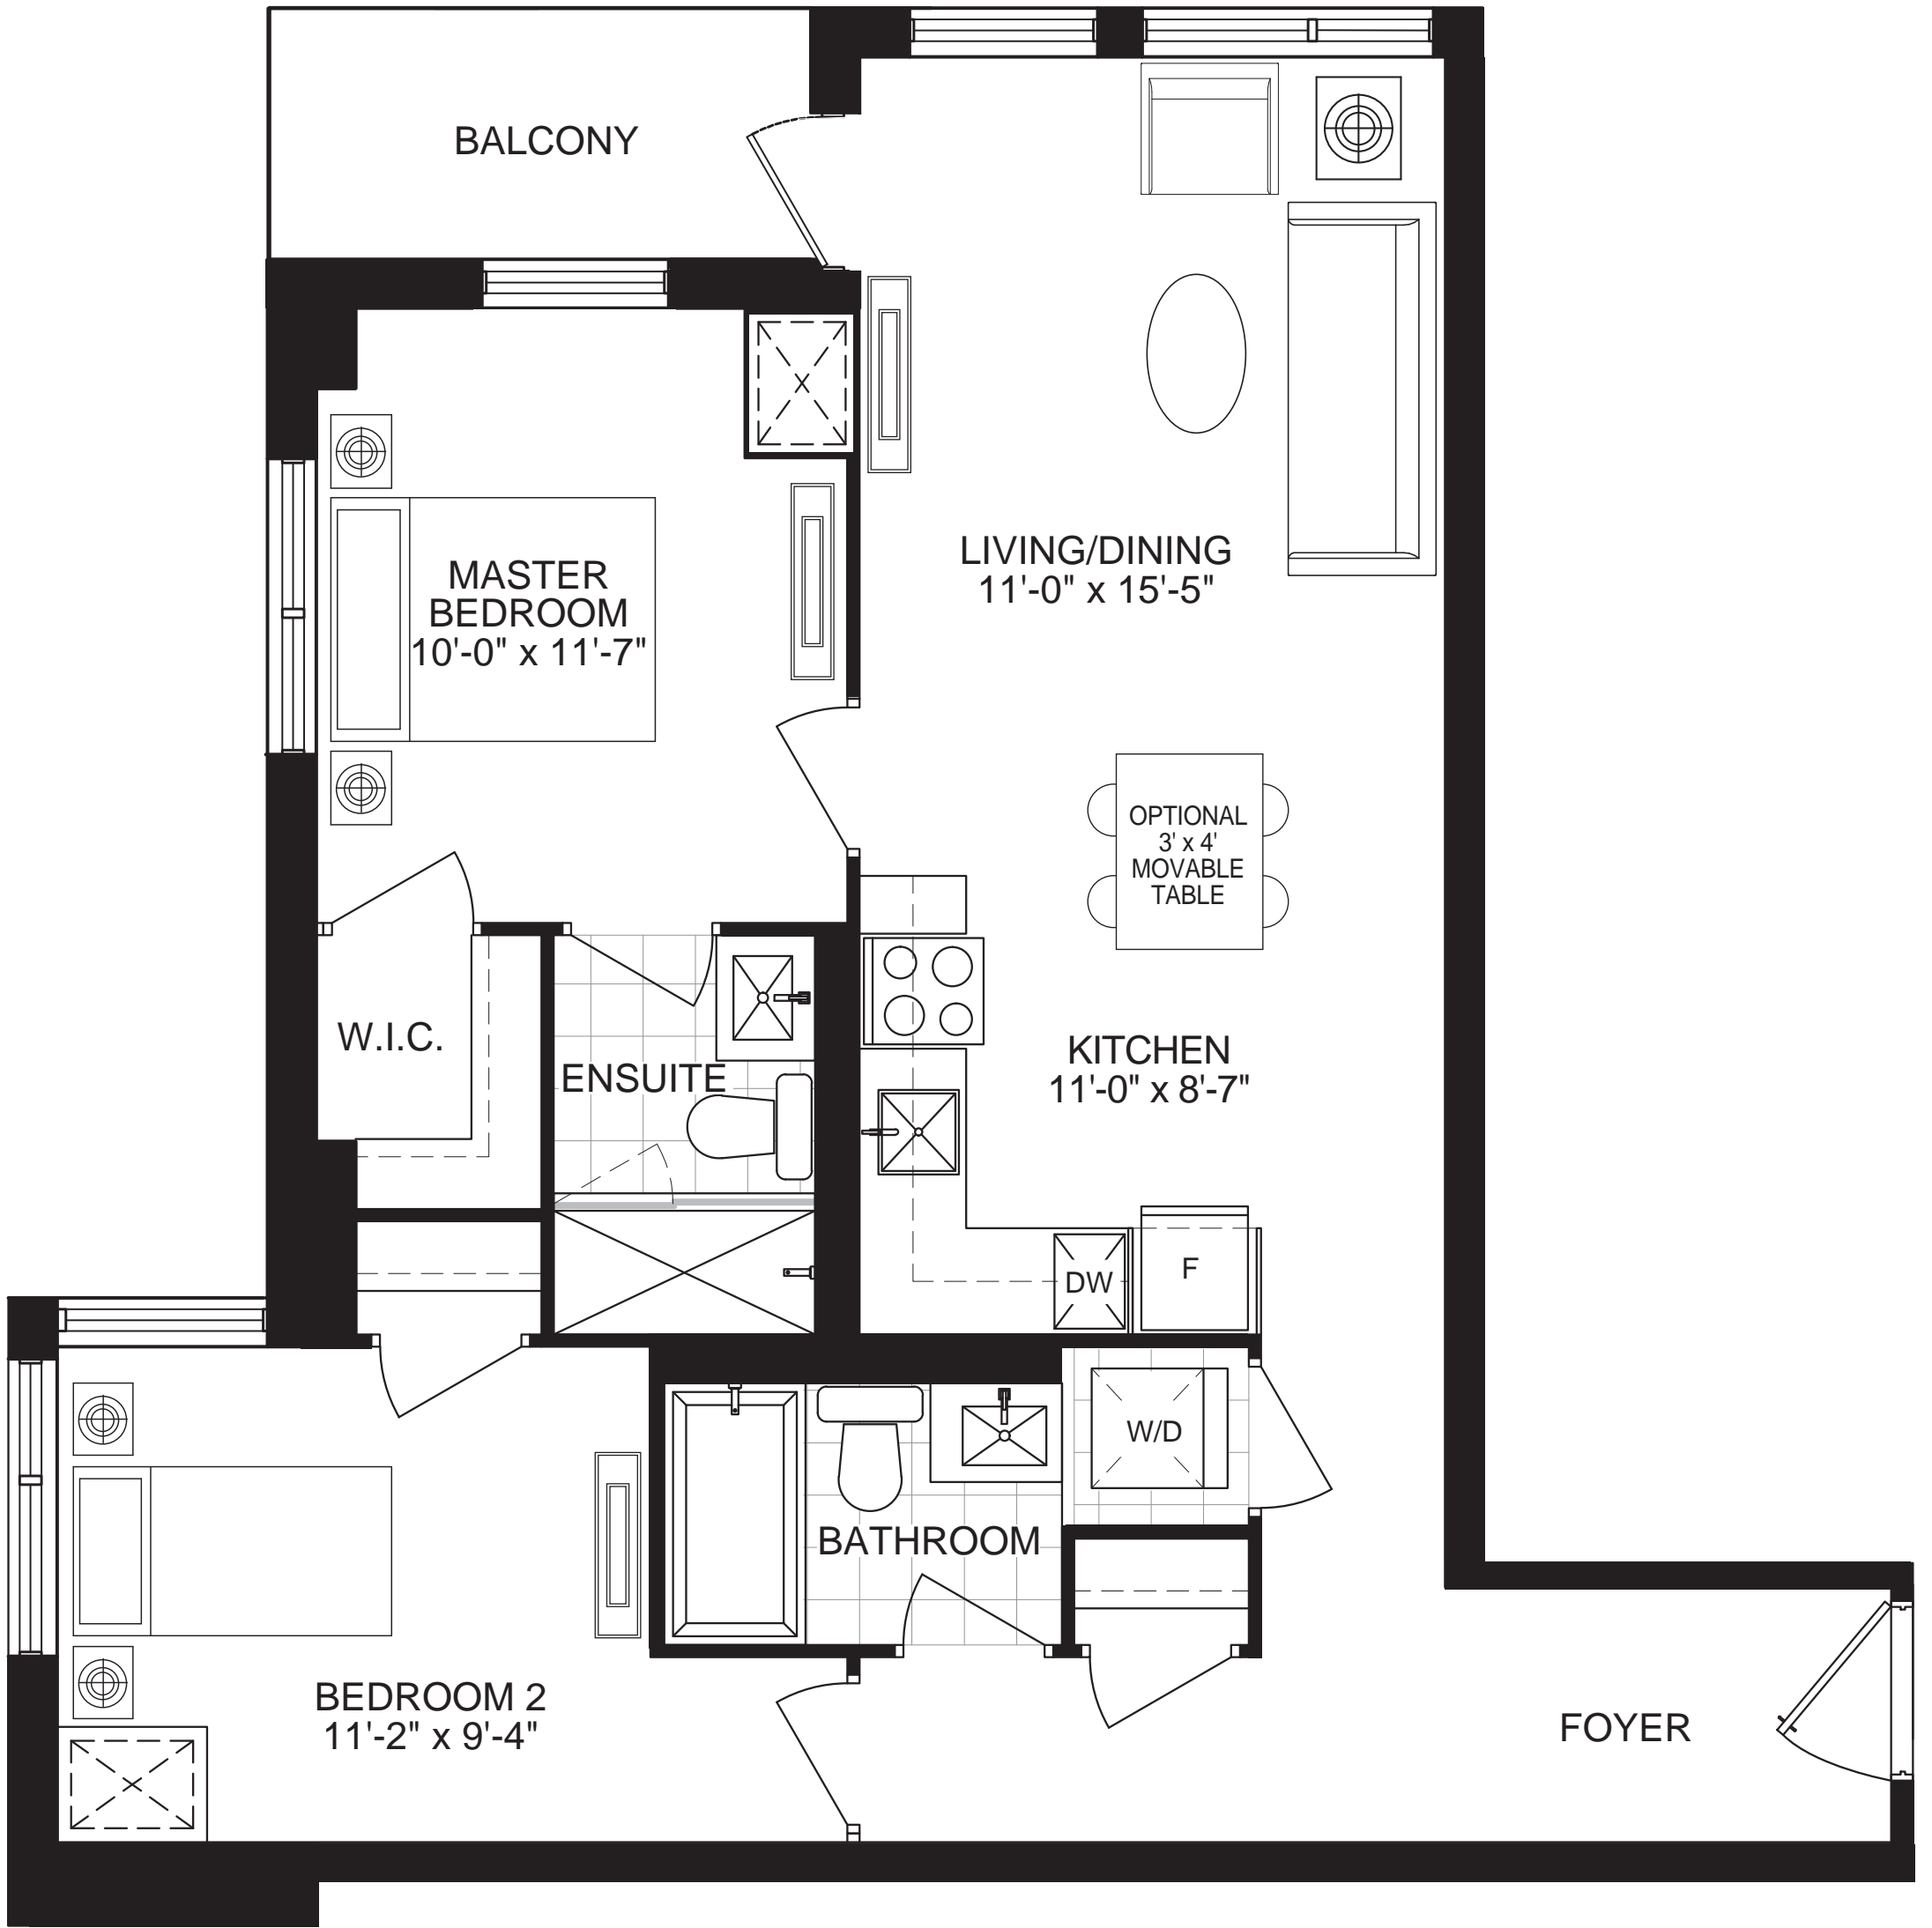

NUVO

CONDOMINIUMS

753 SQ. FT.
(2C)

3RD-7TH FLOOR PLAN

2ND FLOOR PLAN

NEGRIL

841 SQ. FT.
(2D)

NUVO

CONDOMINIUMS

8TH FLOOR PLAN

3RD-7TH FLOOR PLAN

MARBELLA

NUVO

CONDOMINIUMS

868 SQ. FT.

(2E)

3RD-7TH FLOOR PLAN

BELIZE

962 SQ. FT.
(2A+D)

NUVO

CONDOMINIUMS

3RD-7TH FLOOR PLAN

2ND FLOOR PLAN