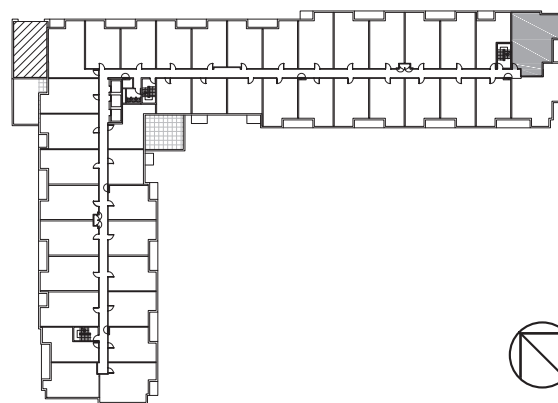

3RD-7TH FLOOR PLAN

BELIZE

962 SQ. FT.
(2A+D)

NUVO

CONDOMINIUMS

3RD-7TH FLOOR PLAN

2ND FLOOR PLAN