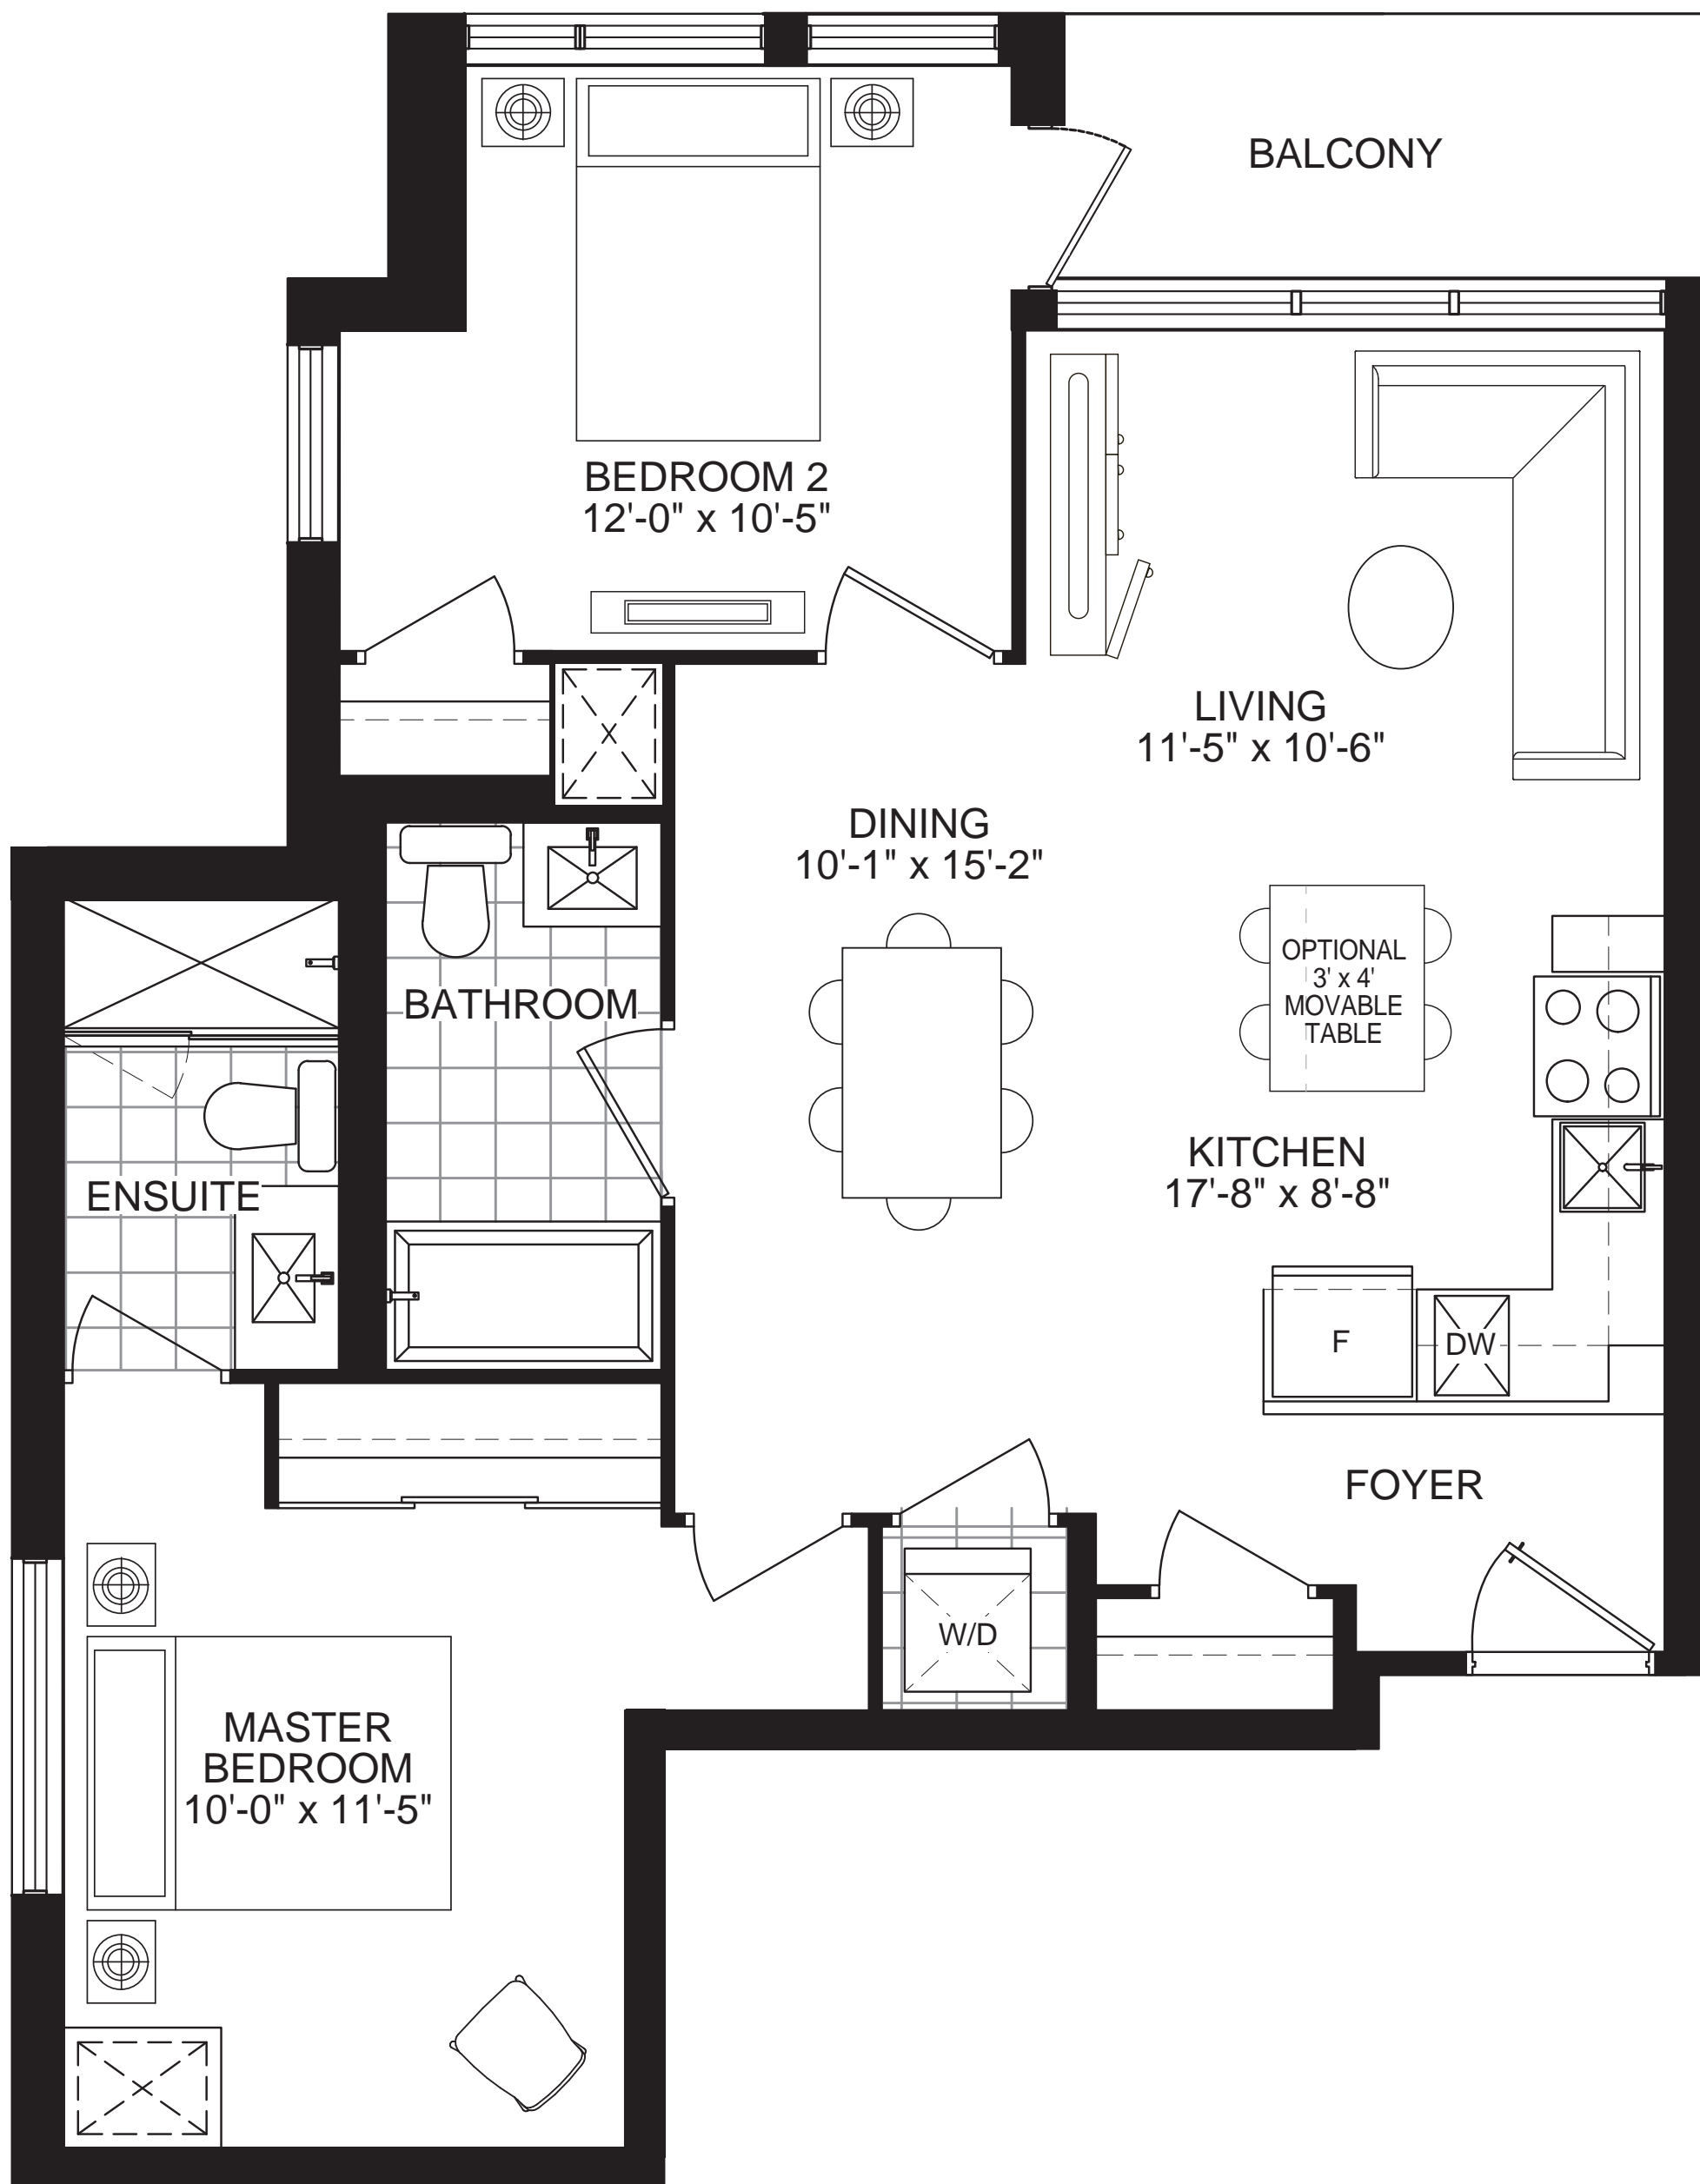

CONDOMINIUMS

8TH FLOOR PLAN

3RD-7TH FLOOR PLAN

2ND FLOOR PLAN

SANTORINI

NUVO

CONDOMINIUMS

FROM 700 SQ. FT.
(2F-P)

NUVO

CONDOMINIUMS

753 SQ. FT.
(2C)

3RD-7TH FLOOR PLAN

2ND FLOOR PLAN

NEGRIL

841 SQ. FT.
(2D)

NUVO

CONDOMINIUMS

8TH FLOOR PLAN

3RD-7TH FLOOR PLAN

MARBELLA

NUVO

CONDOMINIUMS

868 SQ. FT.

(2E)

3RD-7TH FLOOR PLAN

BELIZE

962 SQ. FT.
(2A+D)

NUVO

CONDOMINIUMS

3RD-7TH FLOOR PLAN

2ND FLOOR PLAN