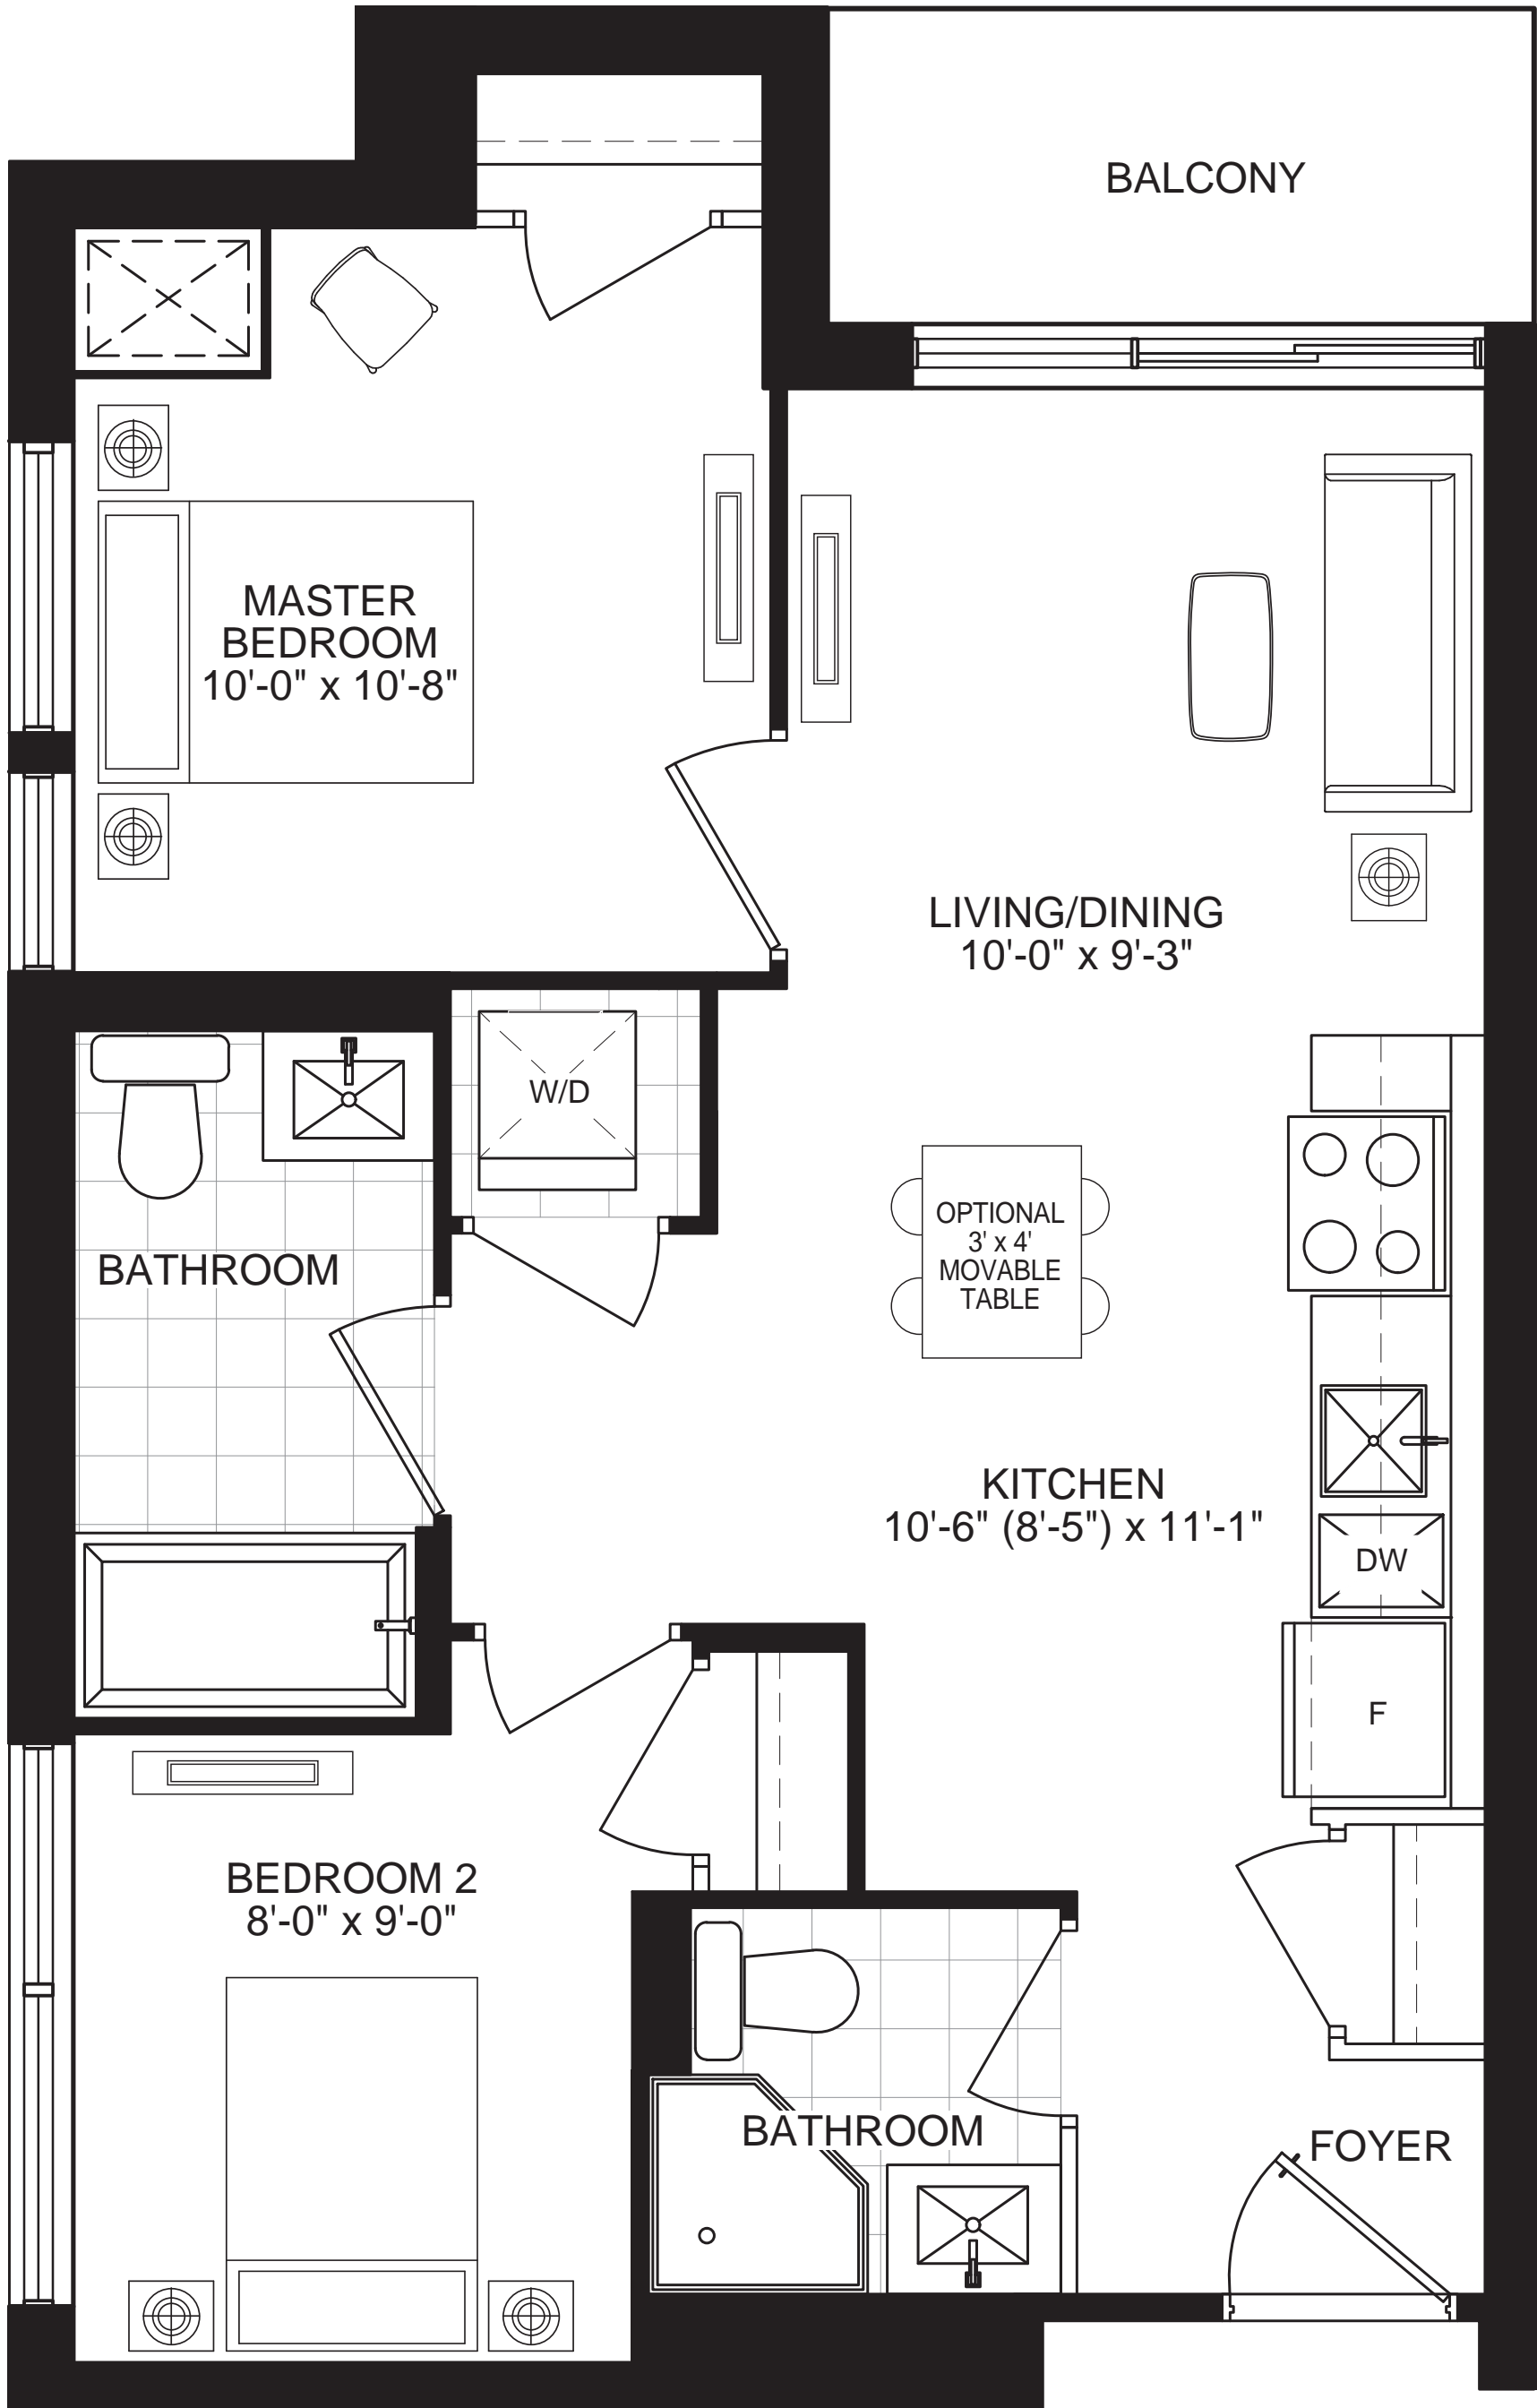

ST. KITTS

FROM 674 SQ. FT.
(2B-P)

NUVO

CONDOMINIUMS

GROUND FLOOR PLAN

TAHITI

FROM 700 SQ. FT.
(2F)

NUVO

CONDOMINIUMS

8TH FLOOR PLAN

3RD-7TH FLOOR PLAN

2ND FLOOR PLAN

SANTORINI

NUVO

CONDOMINIUMS

FROM 700 SQ. FT.
(2F-P)

GROUND FLOOR PLAN

CABOS

674 SQ. FT.
(2A)

NUVO

CONDOMINIUMS

8TH FLOOR PLAN

3RD-7TH FLOOR PLAN

PROVENCE

NUVO

CONDOMINIUMS

753 SQ. FT.
(2C)

3RD-7TH FLOOR PLAN

2ND FLOOR PLAN

NEGRIL

841 SQ. FT.
(2D)

NUVO