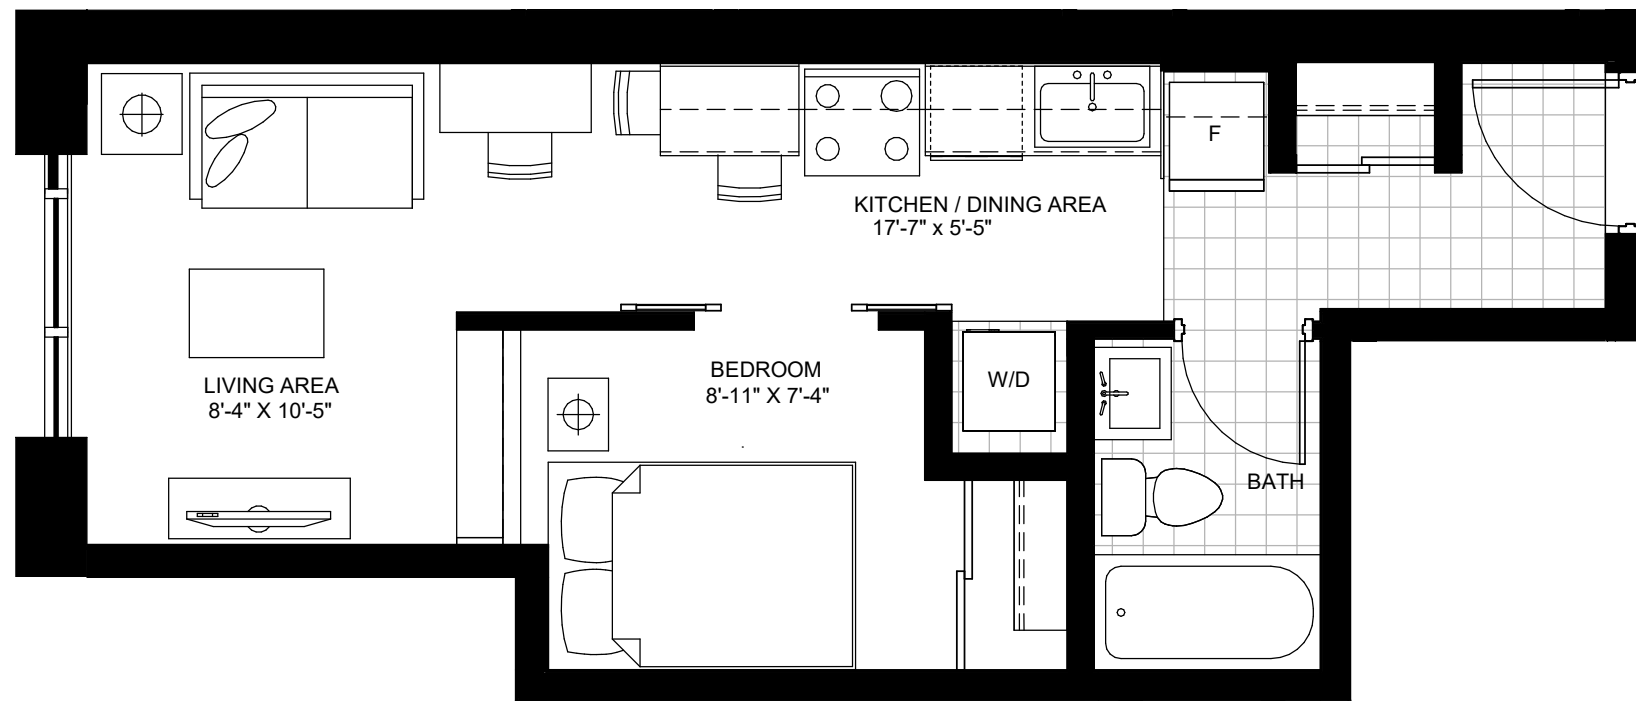

Schedule 'A'
 652 PRINCESS STREET, KINGSTON, ON.

UNITS: 929

UNITS: 1029

UNIT TYPE STUDIO 8 259.76 SF

Schedule 'A'
652 PRINCESS STREET, KINGSTON, ON.

UNITS: 215, 217, 219, 221, 223
315, 317, 319, 321, 323
415, 417, 419, 421, 423

1st FLOOR

2-3rd FLOOR

4th FLOOR

5-8th FLOOR

9th FLOOR

10th FLOOR

UNIT TYPE 1B11 412.22 SF

Schedule 'A'
652 PRINCESS STREET, KINGSTON, ON.

UNITS: 202, 203, 209, 210
302, 303, 309, 310
402, 403, 409, 410

UNITS: 201, 301, 401
AREA: 450.23 SF

UNITS: 502, 509
602, 609
702, 709
802, 809
AREA: 441.35 SF

UNITS: 204, 205, 206
304, 305, 306,
404, 405, 406,
AREA: 446.28 SF

UNITS: 501, 503, 504, 505, 506, 510
601, 603, 604, 605, 606, 610
701, 703, 704, 705, 706, 710
801, 803, 804, 805, 806, 810
AREA: 441.35 SF

UNIT TYPE 1B4 446.28 SF

Schedule 'A'
652 PRINCESS STREET, KINGSTON, ON.