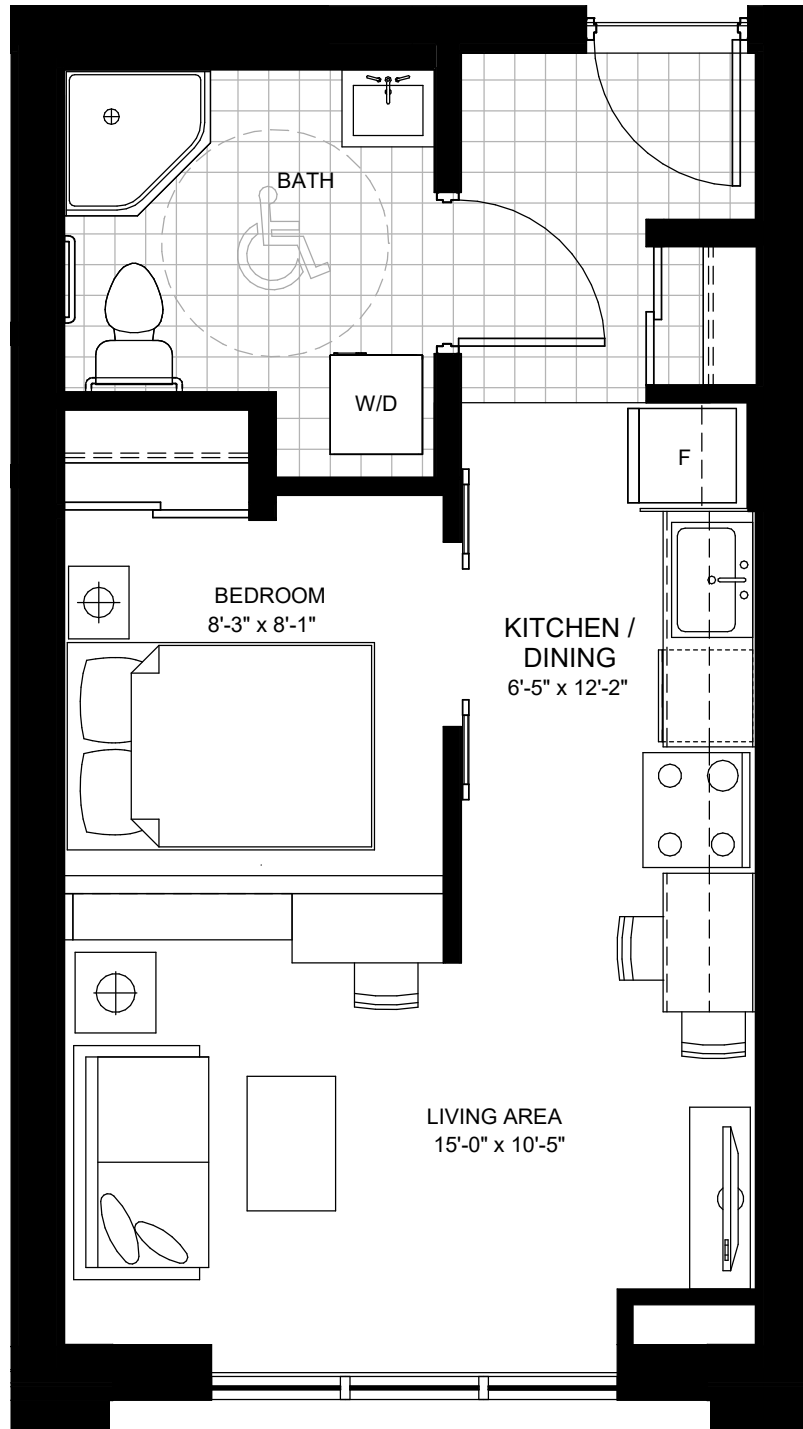

Schedule 'A'
 652 PRINCESS STREET, KINGSTON, ON.

UNITS: 929

UNITS: 1029

UNIT TYPE STUDIO 8 259.76 SF

Schedule 'A'
652 PRINCESS STREET, KINGSTON, ON.

UNITS: 215, 217, 219, 221, 223
315, 317, 319, 321, 323
415, 417, 419, 421, 423

1st FLOOR

2-3rd FLOOR

4th FLOOR

5-8th FLOOR

9th FLOOR

10th FLOOR

UNIT TYPE 1B11 412.22 SF

Schedule 'A'
652 PRINCESS STREET, KINGSTON, ON.

UNITS: 202, 203, 209, 210
302, 303, 309, 310
402, 403, 409, 410

UNITS: 201, 301, 401
AREA: 450.23 SF

UNITS: 502, 509
602, 609
702, 709
802, 809
AREA: 441.35 SF

UNITS: 204, 205, 206
304, 305, 306,
404, 405, 406,
AREA: 446.28 SF

UNITS: 501, 503, 504, 505, 506, 510
601, 603, 604, 605, 606, 610
701, 703, 704, 705, 706, 710
801, 803, 804, 805, 806, 810
AREA: 441.35 SF

UNIT TYPE 1B4 446.28 SF

Schedule 'A'
652 PRINCESS STREET, KINGSTON, ON.