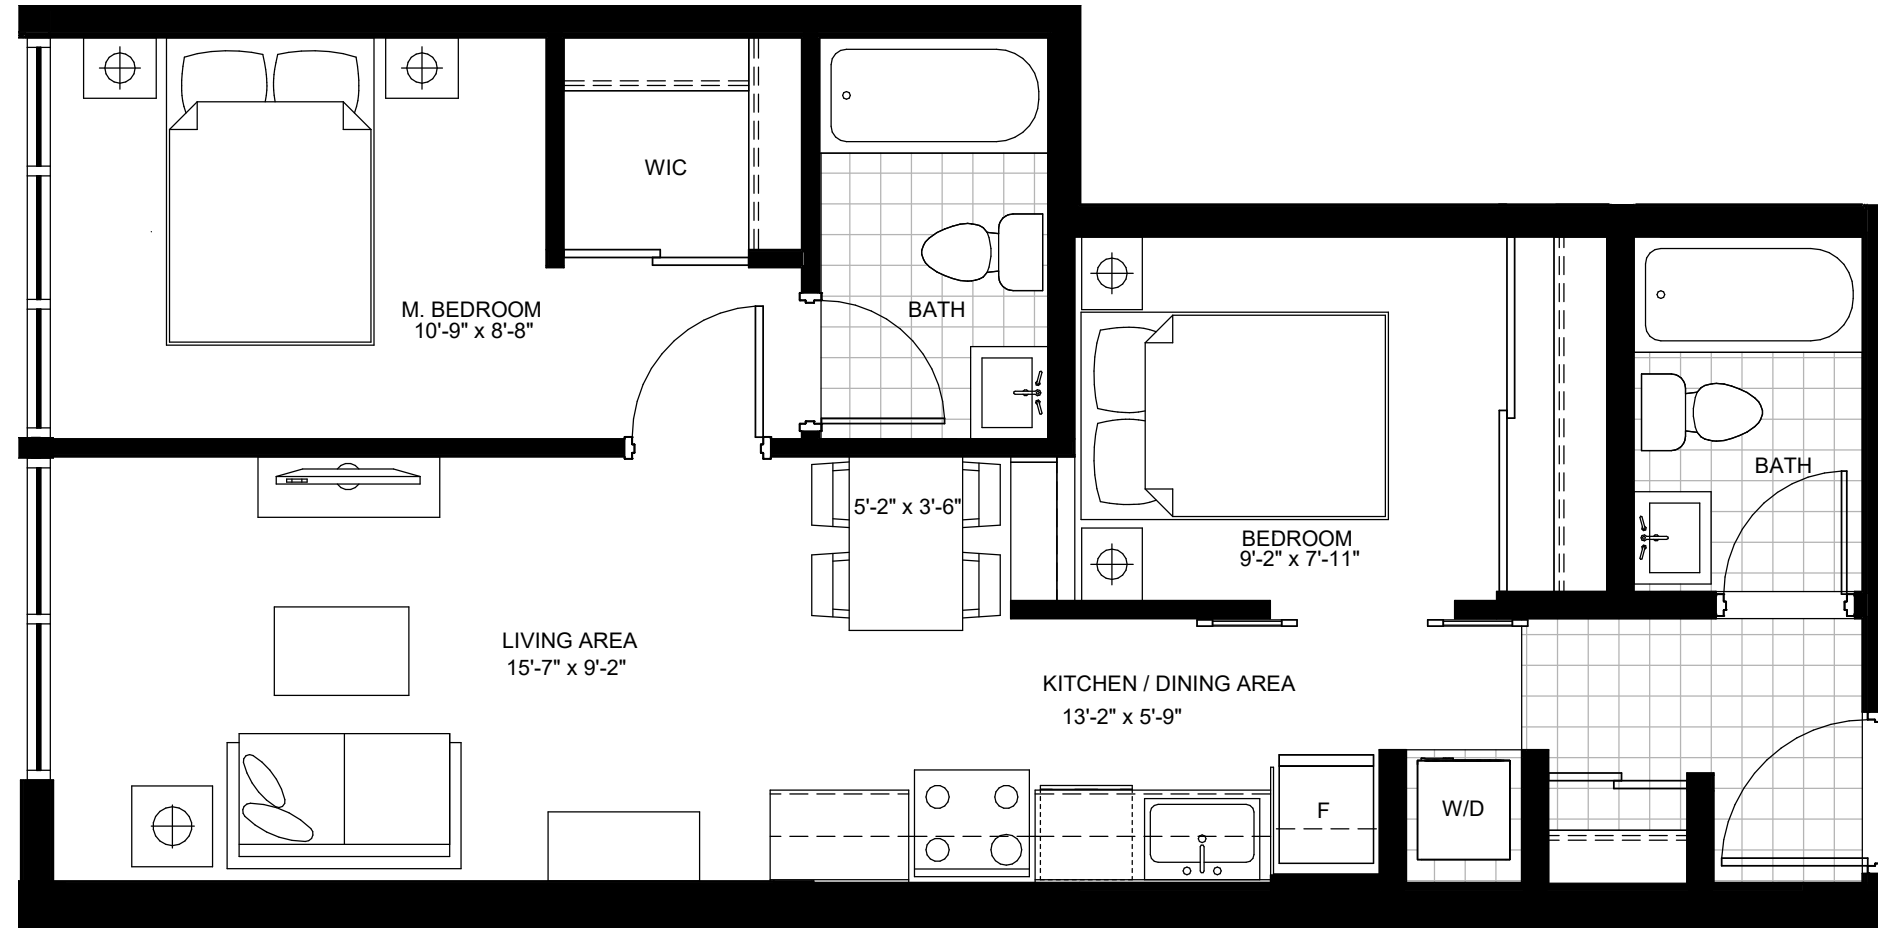

9th FLOOR

10th FLOOR

Schedule 'A'
652 PRINCESS STREET, KINGSTON, ON.

UNITS: 927, 928, 930

UNITS: 1027, 1028, 1030

UNIT TYPE 1B12 469.41 SF

Schedule 'A'
652 PRINCESS STREET, KINGSTON, ON.

UNITS: 212
312
412

UNIT TYPE 2B17 587.76 SF

1st FLOOR

2-3rd FLOOR

4th FLOOR

5-8th FLOOR

9th FLOOR

10th FLOOR

Schedule 'A'
652 PRINCESS STREET, KINGSTON, ON.

UNITS: 238, 338, 439

UNITS: 241, 341, 442
AREA: 726.99 SF

UNIT TYPE 2B4 720.37 SF