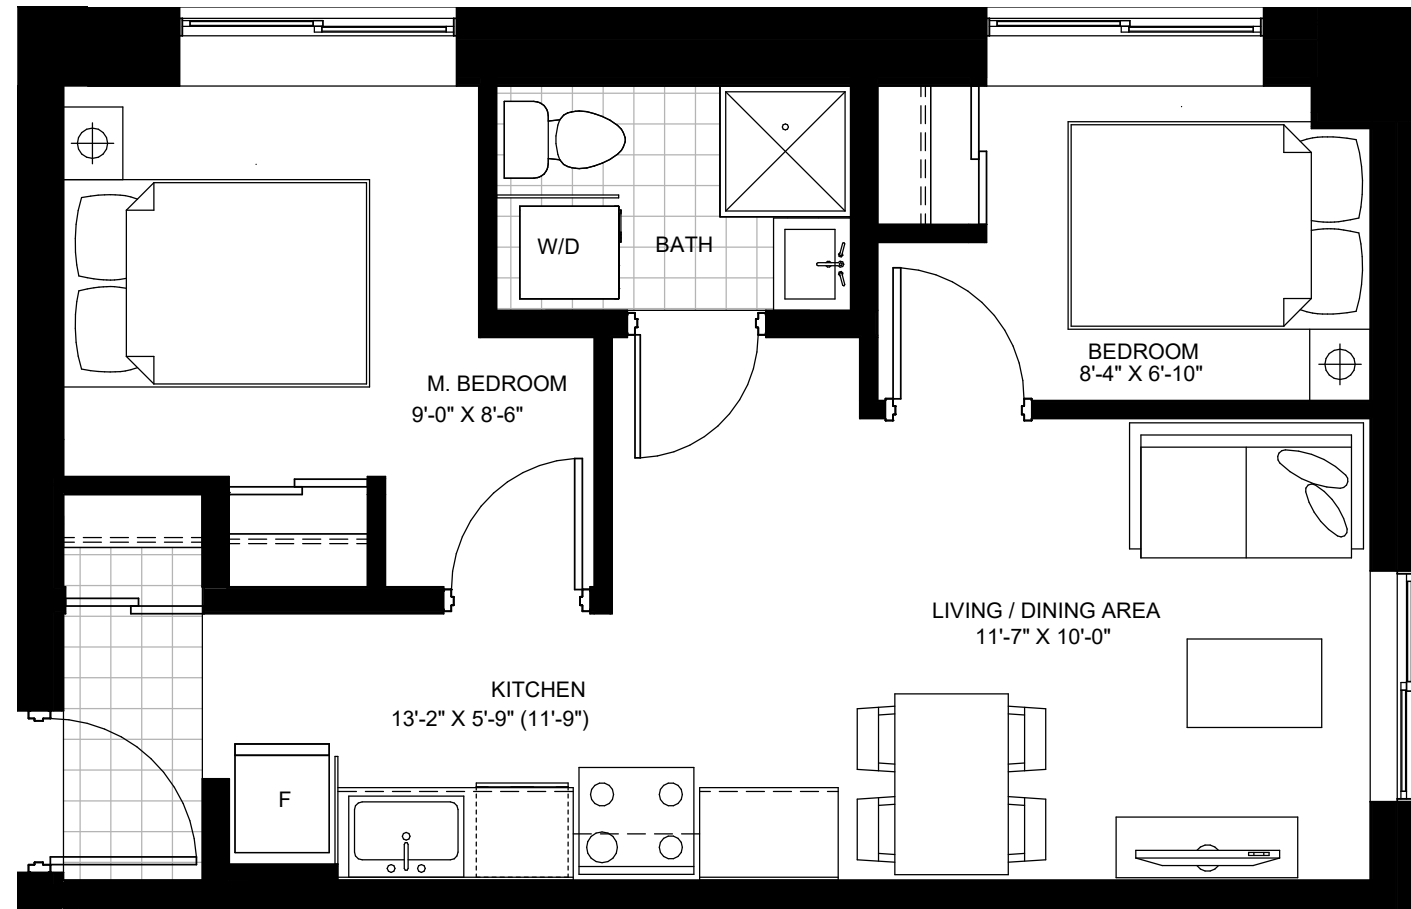

1st FLOOR

2-3rd FLOOR

4th FLOOR

5-8th FLOOR

9th FLOOR

10th FLOOR

UNIT TYPE 1B11 412.22 SF

Schedule 'A'
652 PRINCESS STREET, KINGSTON, ON.

UNITS: 231, 331,
432

UNIT TYPE 1B6

488.61 SF

UNIT: 105 AREA: 493.92 SF

1st FLOOR

2-3rd FLOOR

4th FLOOR

5-8th FLOOR

9th FLOOR

10th FLOOR

Schedule 'A'
652 PRINCESS STREET, KINGSTON, ON.

UNITS: 927, 928, 930

UNITS: 1027, 1028, 1030

UNIT TYPE 1B12 469.41 SF

Schedule 'A'
652 PRINCESS STREET, KINGSTON, ON.

UNITS: 212
312
412

UNIT TYPE 2B17 587.76 SF

1st FLOOR

2-3rd FLOOR

4th FLOOR

5-8th FLOOR

9th FLOOR

10th FLOOR

Schedule 'A'
652 PRINCESS STREET, KINGSTON, ON.