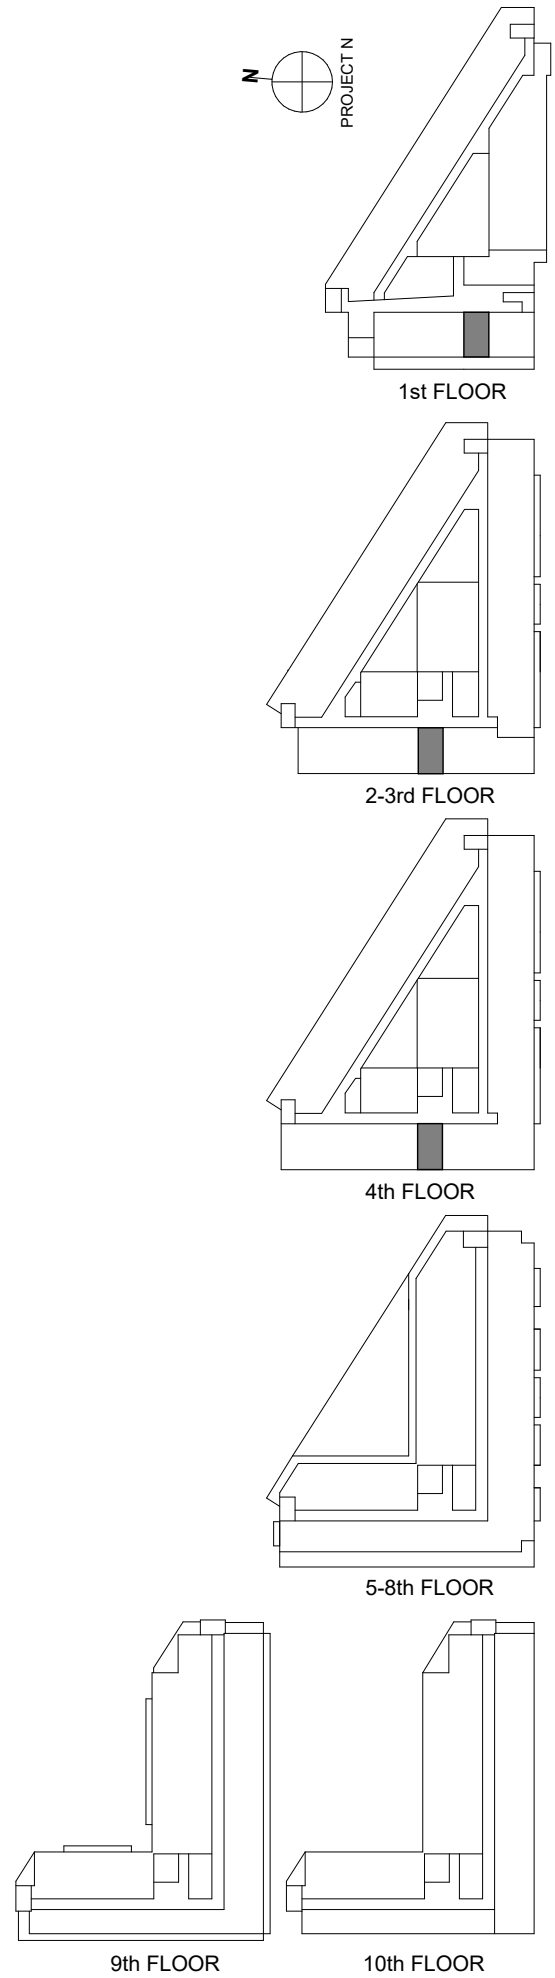

Schedule 'A'
 652 PRINCESS STREET, KINGSTON, ON.

UNITS: 929

UNITS: 1029

UNIT TYPE STUDIO 8 259.76 SF

Schedule 'A'
652 PRINCESS STREET, KINGSTON, ON.

UNITS: 215, 217, 219, 221, 223
315, 317, 319, 321, 323
415, 417, 419, 421, 423

1st FLOOR

2-3rd FLOOR

4th FLOOR

5-8th FLOOR

9th FLOOR

10th FLOOR

UNIT TYPE 1B11 412.22 SF

Schedule 'A'
652 PRINCESS STREET, KINGSTON, ON.

UNITS: 501, 503, 504, 505, 506, 510
601, 603, 604, 605, 606, 610
701, 703, 704, 705, 706, 710
801, 803, 804, 805, 806, 810
AREA: 441.35 SF

UNIT TYPE 1B4 446.28 SF

Schedule 'A'
652 PRINCESS STREET, KINGSTON, ON.

UNITS: 231, 331,
432

UNIT TYPE 1B6

488.61 SF

UNIT: 105 AREA: 493.92 SF

1st FLOOR

2-3rd FLOOR

4th FLOOR

5-8th FLOOR