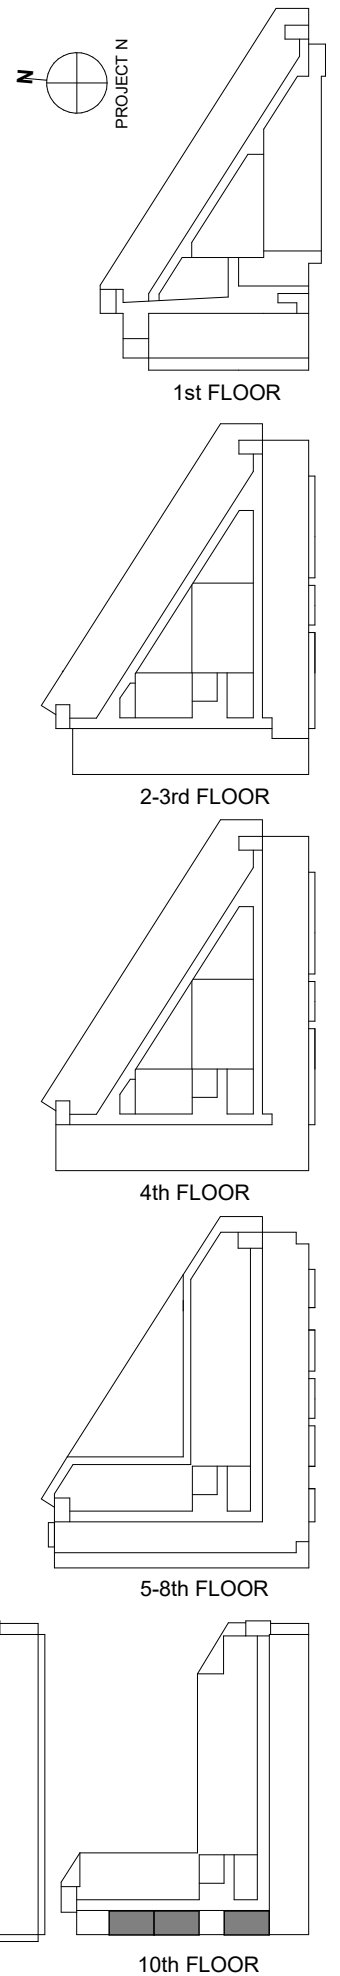

Schedule 'A'
652 PRINCESS STREET, KINGSTON, ON.

UNITS: 927, 928, 930

UNITS: 1027, 1028, 1030

UNIT TYPE 1B12 469.41 SF