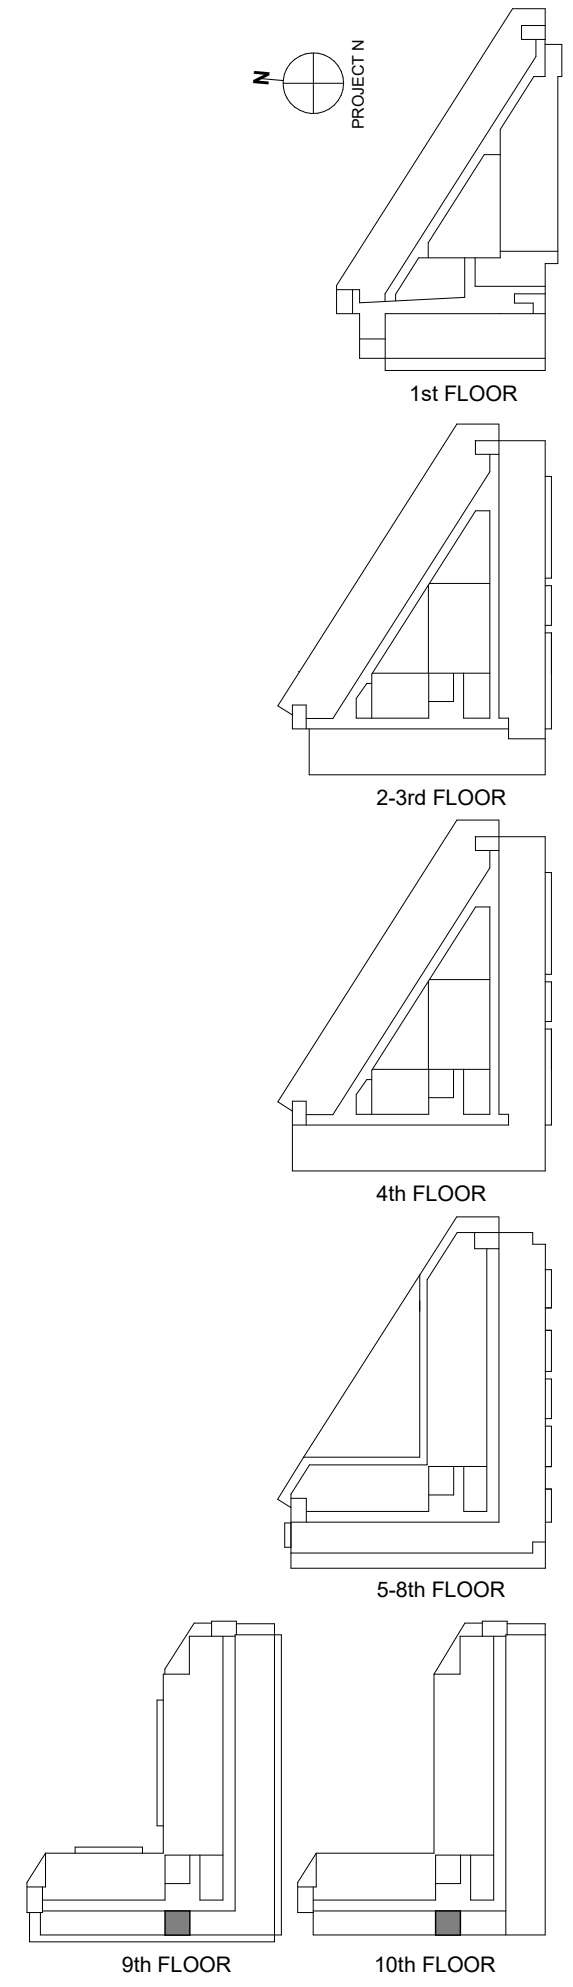

Schedule 'A'
 652 PRINCESS STREET, KINGSTON, ON.

UNITS: 929

UNITS: 1029

UNIT TYPE STUDIO 8 259.76 SF

Schedule 'A'
652 PRINCESS STREET, KINGSTON, ON.

UNITS: 215, 217, 219, 221, 223
315, 317, 319, 321, 323
415, 417, 419, 421, 423

1st FLOOR

2-3rd FLOOR

4th FLOOR

5-8th FLOOR

9th FLOOR

10th FLOOR

UNIT TYPE 1B11 412.22 SF

Schedule 'A'
652 PRINCESS STREET, KINGSTON, ON.

UNITS: 202, 203, 209, 210
302, 303, 309, 310
402, 403, 409, 410

UNITS: 201, 301, 401
AREA: 450.23 SF

UNITS: 502, 509
602, 609
702, 709
802, 809
AREA: 441.35 SF

UNITS: 204, 205, 206
304, 305, 306,
404, 405, 406,
AREA: 446.28 SF

UNITS: 501, 503, 504, 505, 506, 510
601, 603, 604, 605, 606, 610
701, 703, 704, 705, 706, 710
801, 803, 804, 805, 806, 810
AREA: 441.35 SF

UNIT TYPE 1B4 446.28 SF

Schedule 'A'
652 PRINCESS STREET, KINGSTON, ON.