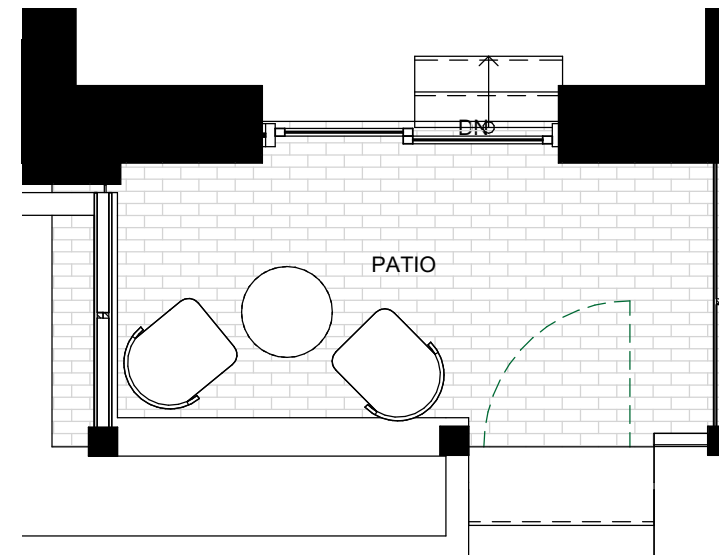

UNITS: 501, 503, 504, 505, 506, 510
601, 603, 604, 605, 606, 610
701, 703, 704, 705, 706, 710
801, 803, 804, 805, 806, 810
AREA: 441.35 SF

UNIT TYPE 1B4 446.28 SF

Schedule 'A'
652 PRINCESS STREET, KINGSTON, ON.

UNITS: 231, 331,
432

UNIT TYPE 1B6

488.61 SF

UNIT: 105 AREA: 493.92 SF

1st FLOOR

2-3rd FLOOR

4th FLOOR

5-8th FLOOR