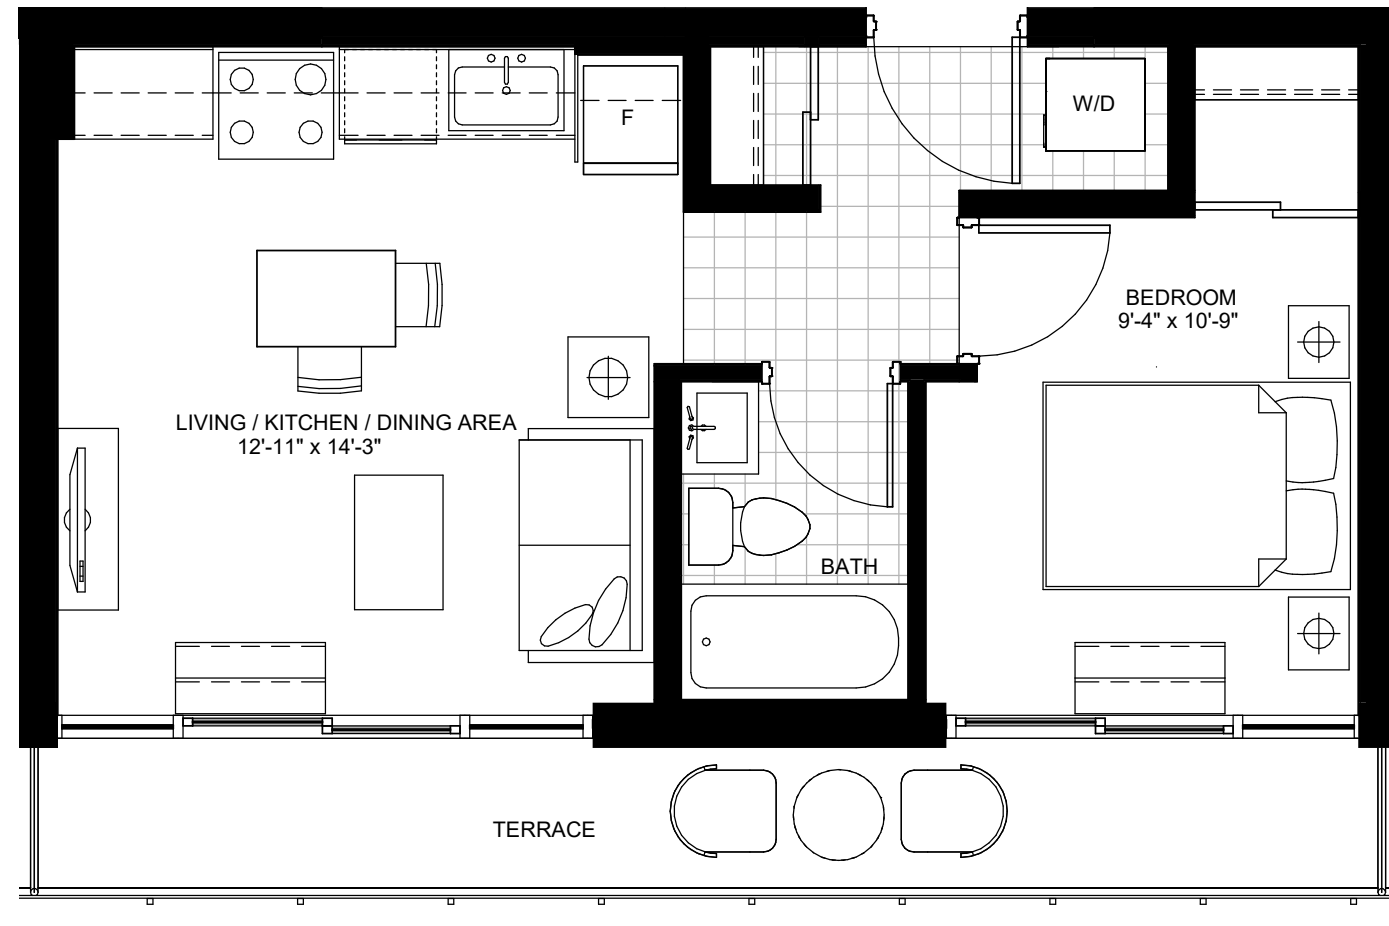

1st FLOOR

2-3rd FLOOR

4th FLOOR

5-8th FLOOR

9th FLOOR

10th FLOOR

UNIT TYPE 1B11 412.22 SF

Schedule 'A'
652 PRINCESS STREET, KINGSTON, ON.

UNITS: 501, 503, 504, 505, 506, 510
601, 603, 604, 605, 606, 610
701, 703, 704, 705, 706, 710
801, 803, 804, 805, 806, 810
AREA: 441.35 SF

UNIT TYPE 1B4 446.28 SF

Schedule 'A'
652 PRINCESS STREET, KINGSTON, ON.

UNITS: 231, 331,
432

UNIT TYPE 1B6

488.61 SF

UNIT: 105 AREA: 493.92 SF

1st FLOOR

2-3rd FLOOR

4th FLOOR

5-8th FLOOR

9th FLOOR

10th FLOOR

Schedule 'A'
652 PRINCESS STREET, KINGSTON, ON.

UNITS: 927, 928, 930

UNITS: 1027, 1028, 1030

UNIT TYPE 1B12 469.41 SF

Schedule 'A'
652 PRINCESS STREET, KINGSTON, ON.

UNITS: 212
312
412