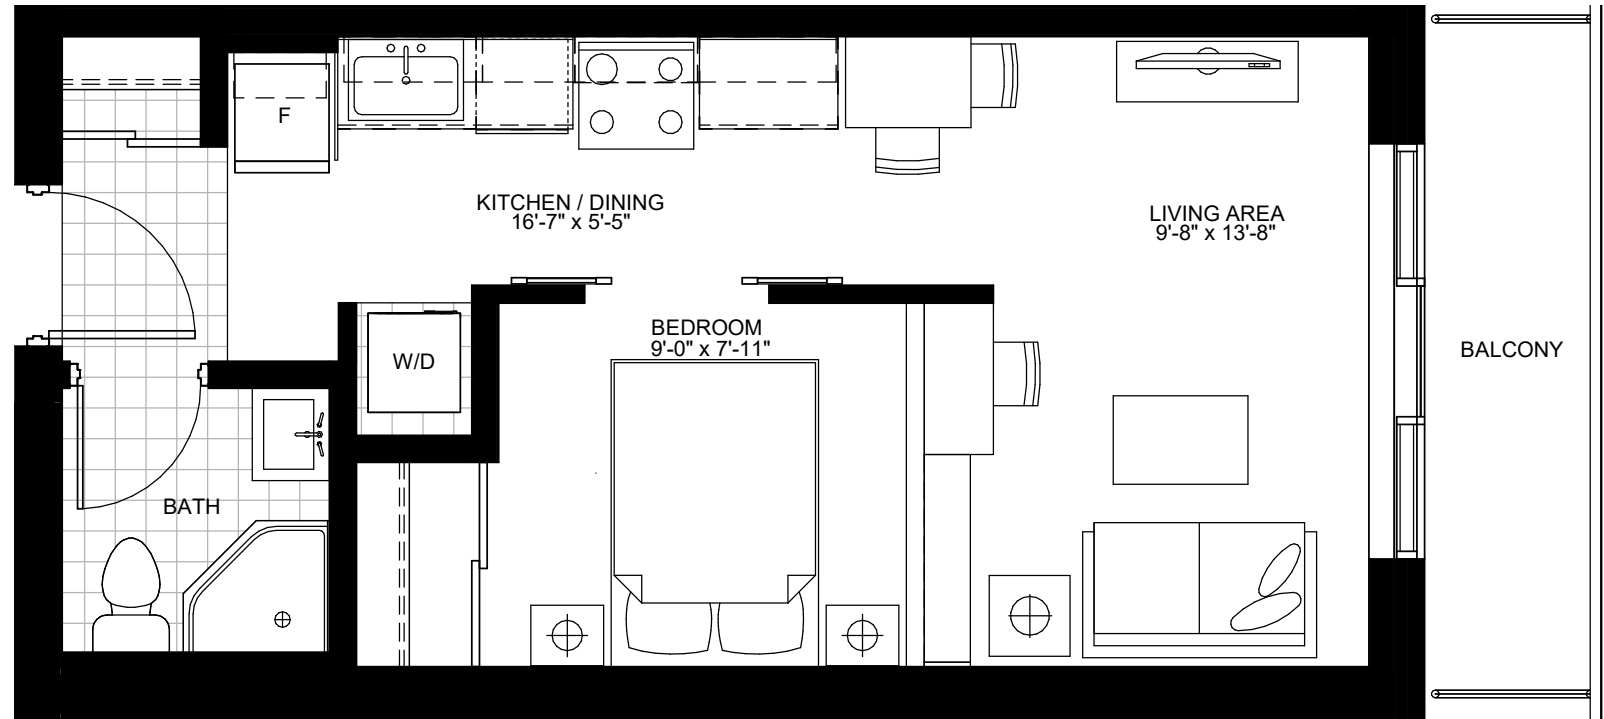

1st FLOOR

2-3rd FLOOR

4th FLOOR

5-8th FLOOR

9th FLOOR

10th FLOOR

UNIT TYPE 1B11 412.22 SF

Schedule 'A'
652 PRINCESS STREET, KINGSTON, ON.

UNITS: 202, 203, 209, 210
302, 303, 309, 310
402, 403, 409, 410

UNITS: 201, 301, 401
AREA: 450.23 SF

UNITS: 502, 509
602, 609
702, 709
802, 809
AREA: 441.35 SF

UNITS: 204, 205, 206
304, 305, 306,
404, 405, 406,
AREA: 446.28 SF

UNITS: 501, 503, 504, 505, 506, 510
601, 603, 604, 605, 606, 610
701, 703, 704, 705, 706, 710
801, 803, 804, 805, 806, 810
AREA: 441.35 SF

UNIT TYPE 1B4 446.28 SF

Schedule 'A'
652 PRINCESS STREET, KINGSTON, ON.