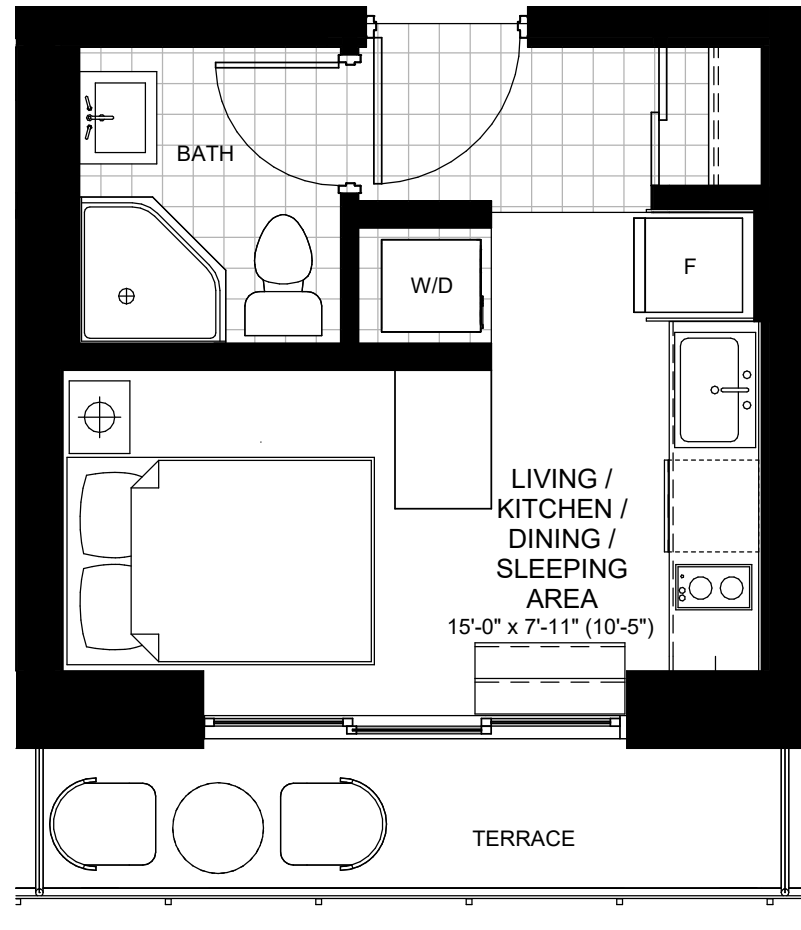

Schedule 'A'
 652 PRINCESS STREET, KINGSTON, ON.

UNITS: 929

UNITS: 1029

UNIT TYPE STUDIO 8 259.76 SF

Schedule 'A'
652 PRINCESS STREET, KINGSTON, ON.

UNITS: 215, 217, 219, 221, 223
315, 317, 319, 321, 323
415, 417, 419, 421, 423

1st FLOOR

2-3rd FLOOR

4th FLOOR

5-8th FLOOR

9th FLOOR

10th FLOOR

UNIT TYPE 1B11 412.22 SF

Schedule 'A'
652 PRINCESS STREET, KINGSTON, ON.

UNITS: 202, 203, 209, 210
302, 303, 309, 310
402, 403, 409, 410

UNITS: 201, 301, 401
AREA: 450.23 SF

UNITS: 502, 509
602, 609
702, 709
802, 809
AREA: 441.35 SF

UNITS: 204, 205, 206
304, 305, 306,
404, 405, 406,
AREA: 446.28 SF

UNIT TYPE 2B17 587.76 SF

1st FLOOR

2-3rd FLOOR

4th FLOOR

5-8th FLOOR

9th FLOOR

10th FLOOR

Schedule 'A'
652 PRINCESS STREET, KINGSTON, ON.