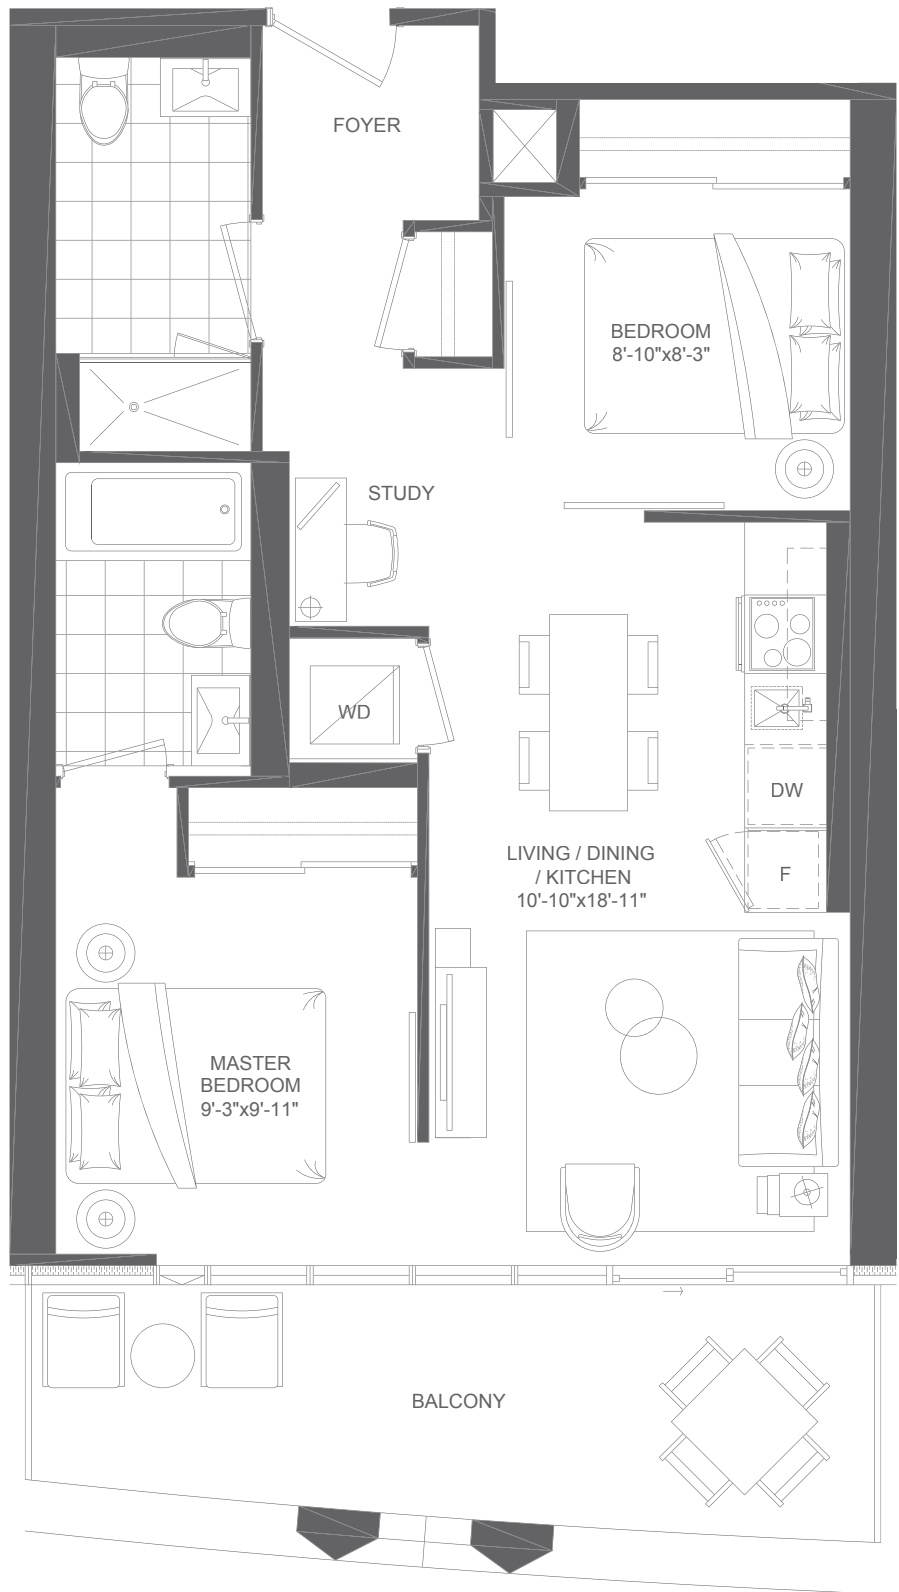

ARTISTS' ALLEY 2/2
CONDOMINIUMS AT 224 BRIDGE

Amazon Two bedroom + study 694 sq.ft.

35th floor

18th-34th floor

13th-17th floor

12th floor

7th-11th floor

All dimensions, specifications and drawings are approximate. Plans may be mirror image. Window sizes may vary on different floors. Location of balcony lattice element varies on different floors. The curved window and curved railing will be segmented as required. Indoor, outdoor furniture and plants/planters not included. Actual square footage may vary from the stated floor plan. E. & O. E. 2018.01.03