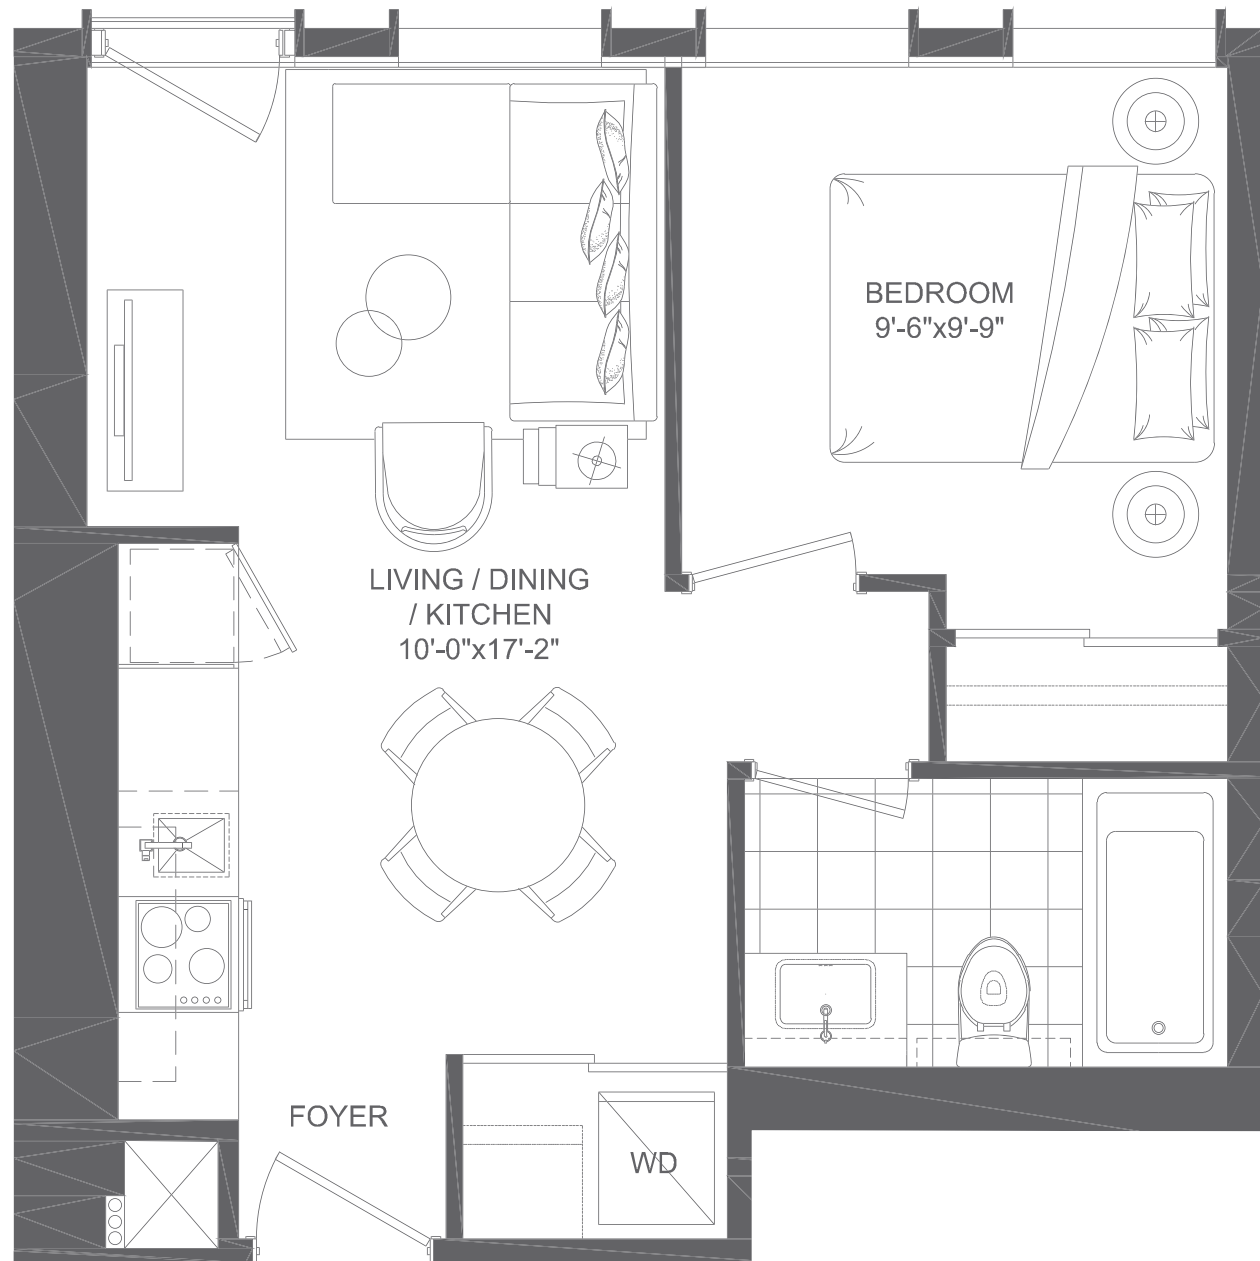

Jasmine One bedroom 440 sq.ft.

18th floor

15th-17th floor

13th-14th floor

12th floor

8th-11th floor

7th floor

39th floor

19th-38th floor

Jasmine 7
7th floor (431 sq.ft.)