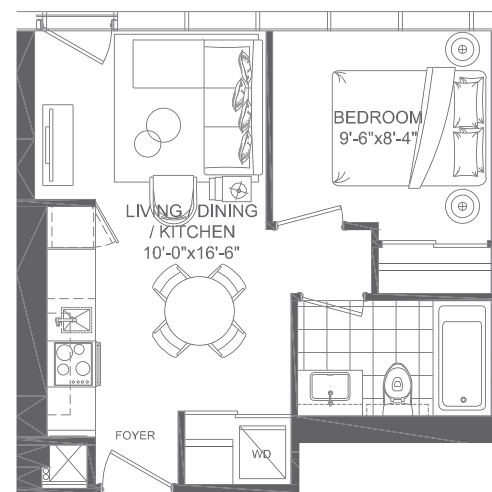

Jasmine One bedroom 440 sq.ft.

18th floor

15th-17th floor

13th-14th floor

12th floor

8th-11th floor

7th floor

39th floor

19th-38th floor

Jasmine 7
7th floor (431 sq.ft.)