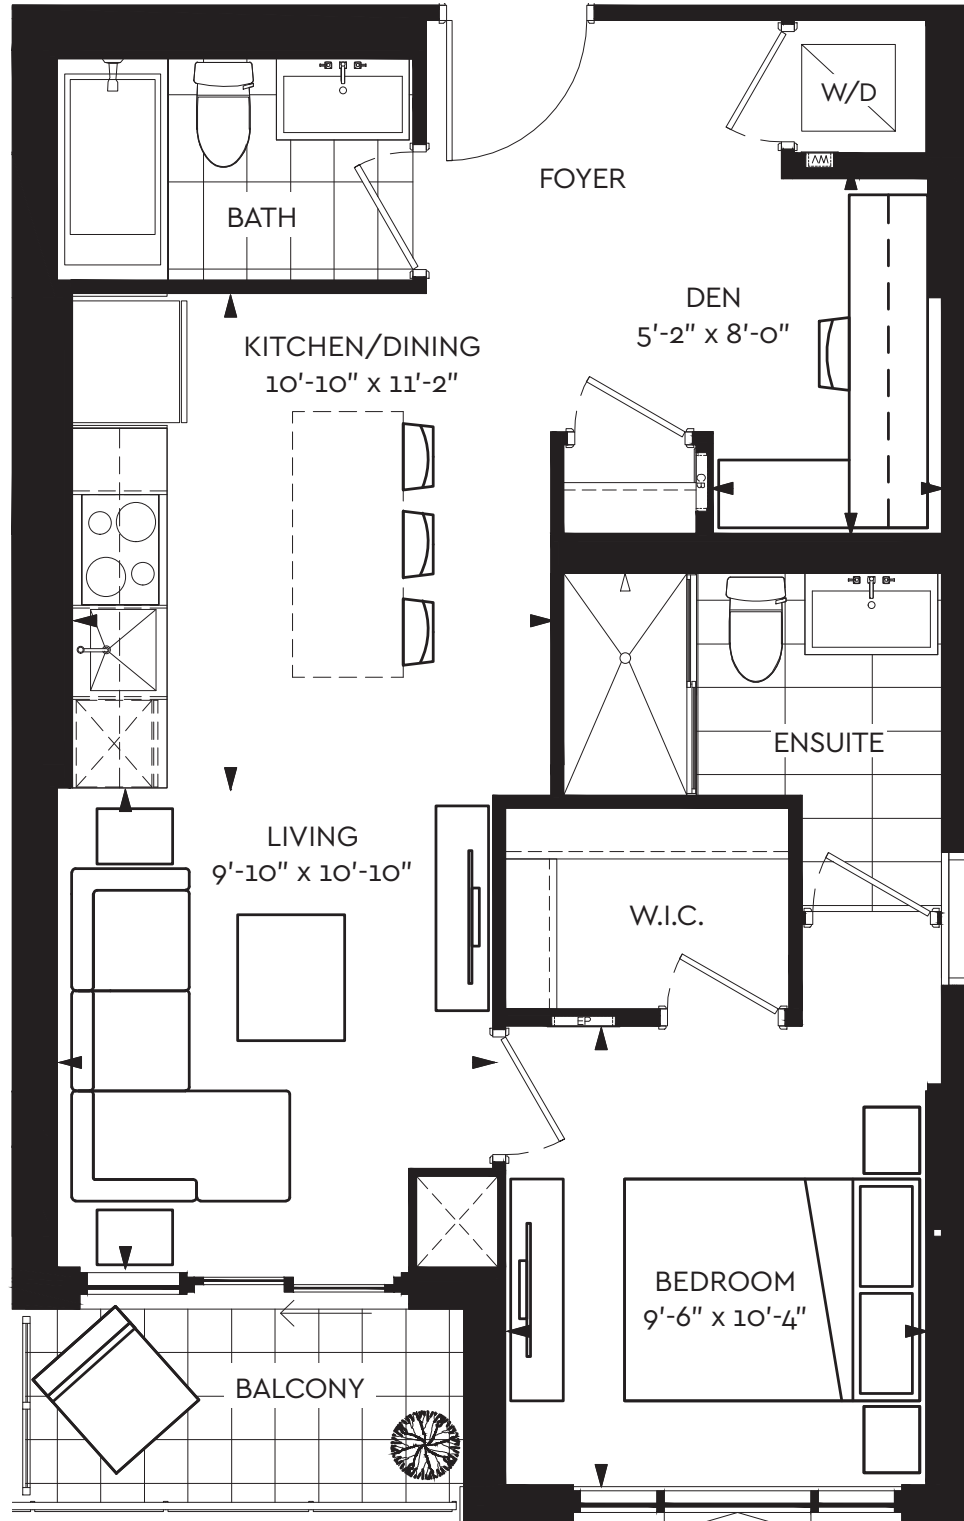

MCGIBBON 635 SQ.FT.

1 BEDROOM

1 BEDROOM
INTERIOR 635 SF
BALCONY 90 SF

MCGIBBON 695 SQ.FT.

1 BEDROOM

1 BEDROOM
INTERIOR 695 SF
BALCONY 80 SF

MCGIBBON 673 SQ.FT.

1 BEDROOM + DEN

1 BEDROOM + DEN

INTERIOR 673 SF

BALCONY 43 SF

MCGIBBON 725 SQ.FT.

2 BEDROOM

2 BEDROOM
INTERIOR 725 SF
BALCONY 40 SF

MCGIBBON 822 SQ.FT.

2 BEDROOM + DEN

2 BEDROOM + DEN
INTERIOR 822 SF
BALCONY 46 SF

MCGIBBON 1128 SQ.FT.

3 BEDROOM

3 BEDROOM
INTERIOR 1128 SF
BALCONY 199 SF