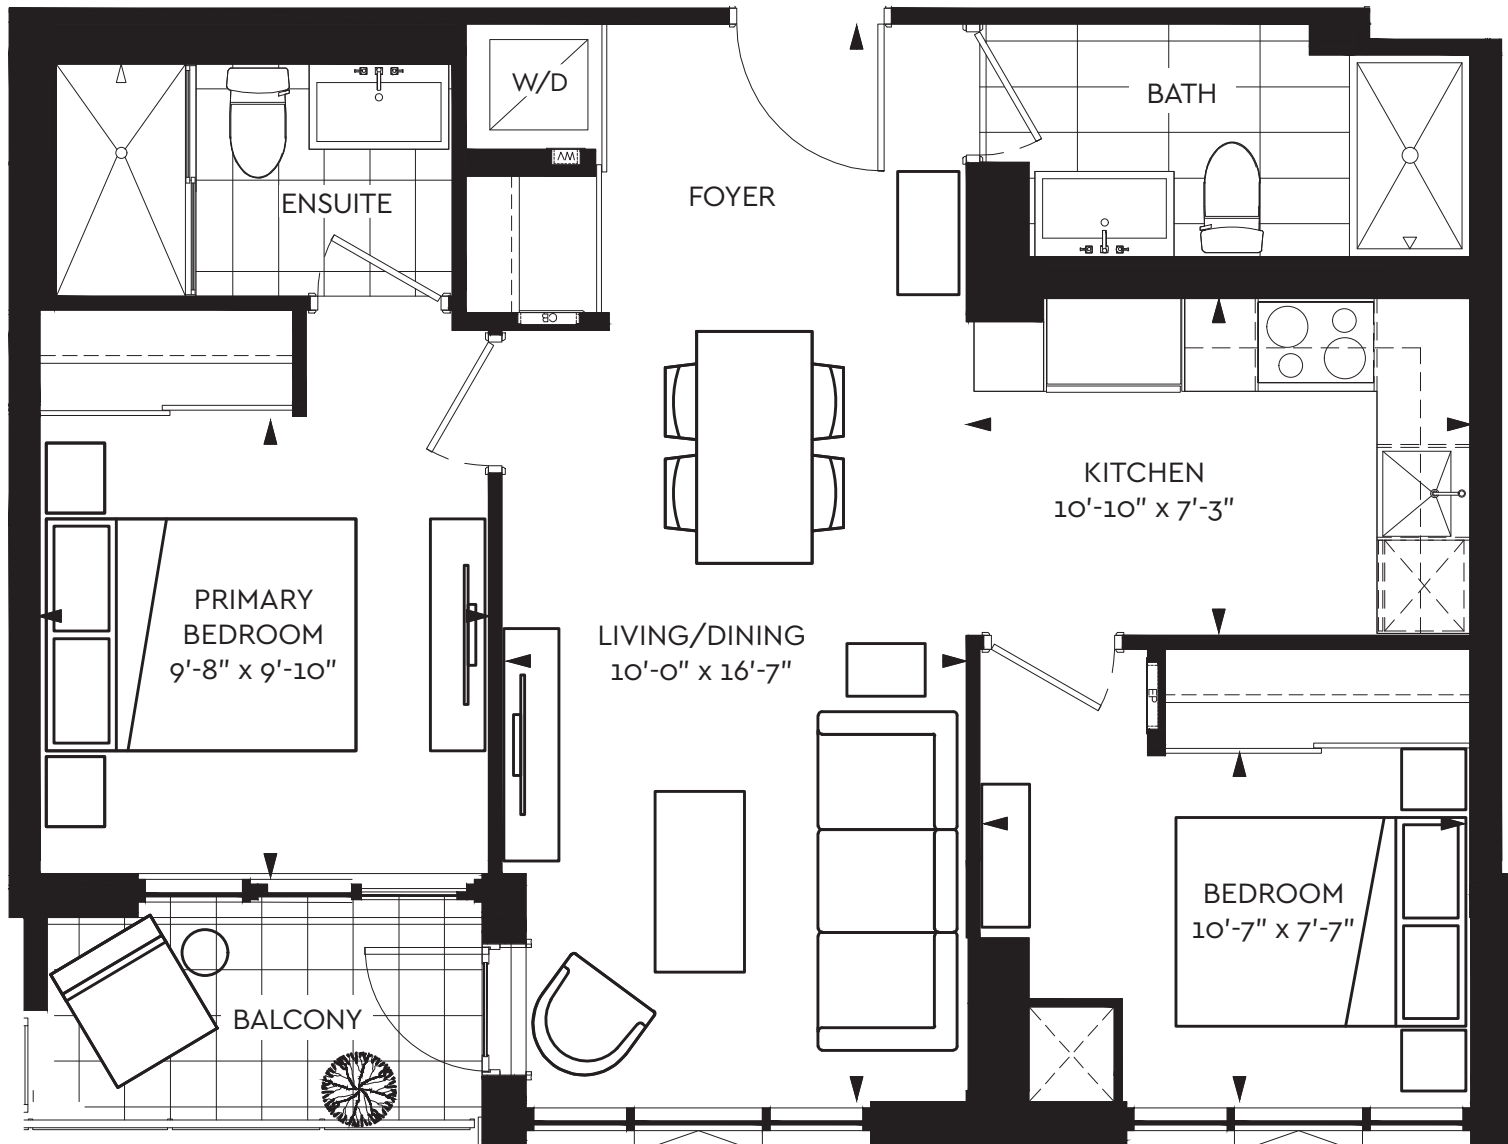

MCGIBBON 635 SQ.FT.

1 BEDROOM

1 BEDROOM
INTERIOR 635 SF
BALCONY 90 SF

MCGIBBON 695 SQ.FT.

1 BEDROOM

1 BEDROOM
INTERIOR 695 SF
BALCONY 80 SF

MCGIBBON 673 SQ.FT.

1 BEDROOM + DEN

1 BEDROOM + DEN

INTERIOR 673 SF

BALCONY 43 SF

MCGIBBON 725 SQ.FT.

2 BEDROOM

2 BEDROOM
INTERIOR 725 SF
BALCONY 40 SF

MCGIBBON 822 SQ.FT.

2 BEDROOM + DEN

2 BEDROOM + DEN
INTERIOR 822 SF
BALCONY 46 SF

MCGIBBON 1128 SQ.FT.

3 BEDROOM

3 BEDROOM
INTERIOR 1128 SF
BALCONY 199 SF