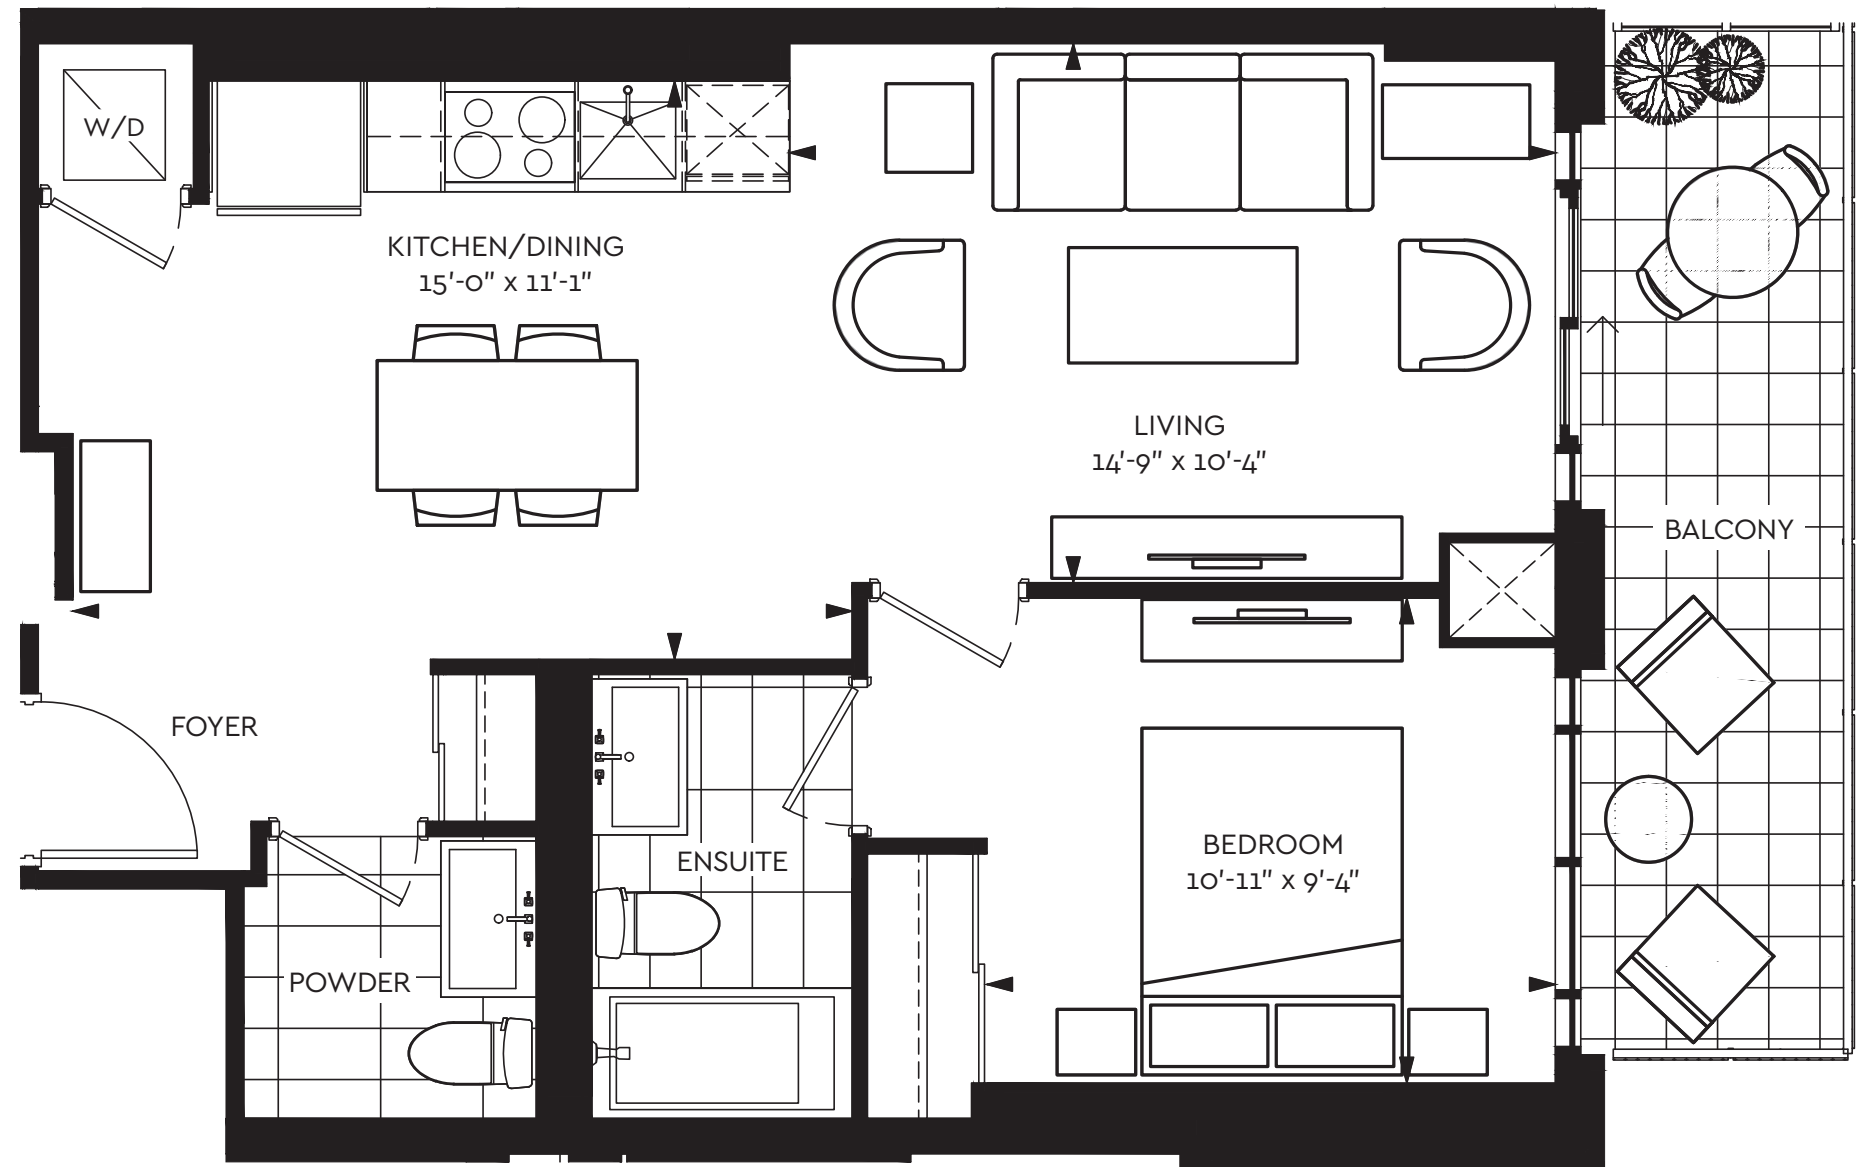

MCGIBBON 635 SQ.FT.

1 BEDROOM

1 BEDROOM
INTERIOR 635 SF
BALCONY 90 SF

MCGIBBON 695 SQ.FT.

1 BEDROOM

1 BEDROOM
INTERIOR 695 SF
BALCONY 80 SF

MCGIBBON 673 SQ.FT.

1 BEDROOM + DEN

1 BEDROOM + DEN

INTERIOR 673 SF

BALCONY 43 SF

MCGIBBON 725 SQ.FT.

2 BEDROOM

2 BEDROOM
INTERIOR 725 SF
BALCONY 40 SF

MCGIBBON 822 SQ.FT.

2 BEDROOM + DEN

2 BEDROOM + DEN
INTERIOR 822 SF
BALCONY 46 SF

MCGIBBON 1128 SQ.FT.

3 BEDROOM

3 BEDROOM
INTERIOR 1128 SF
BALCONY 199 SF