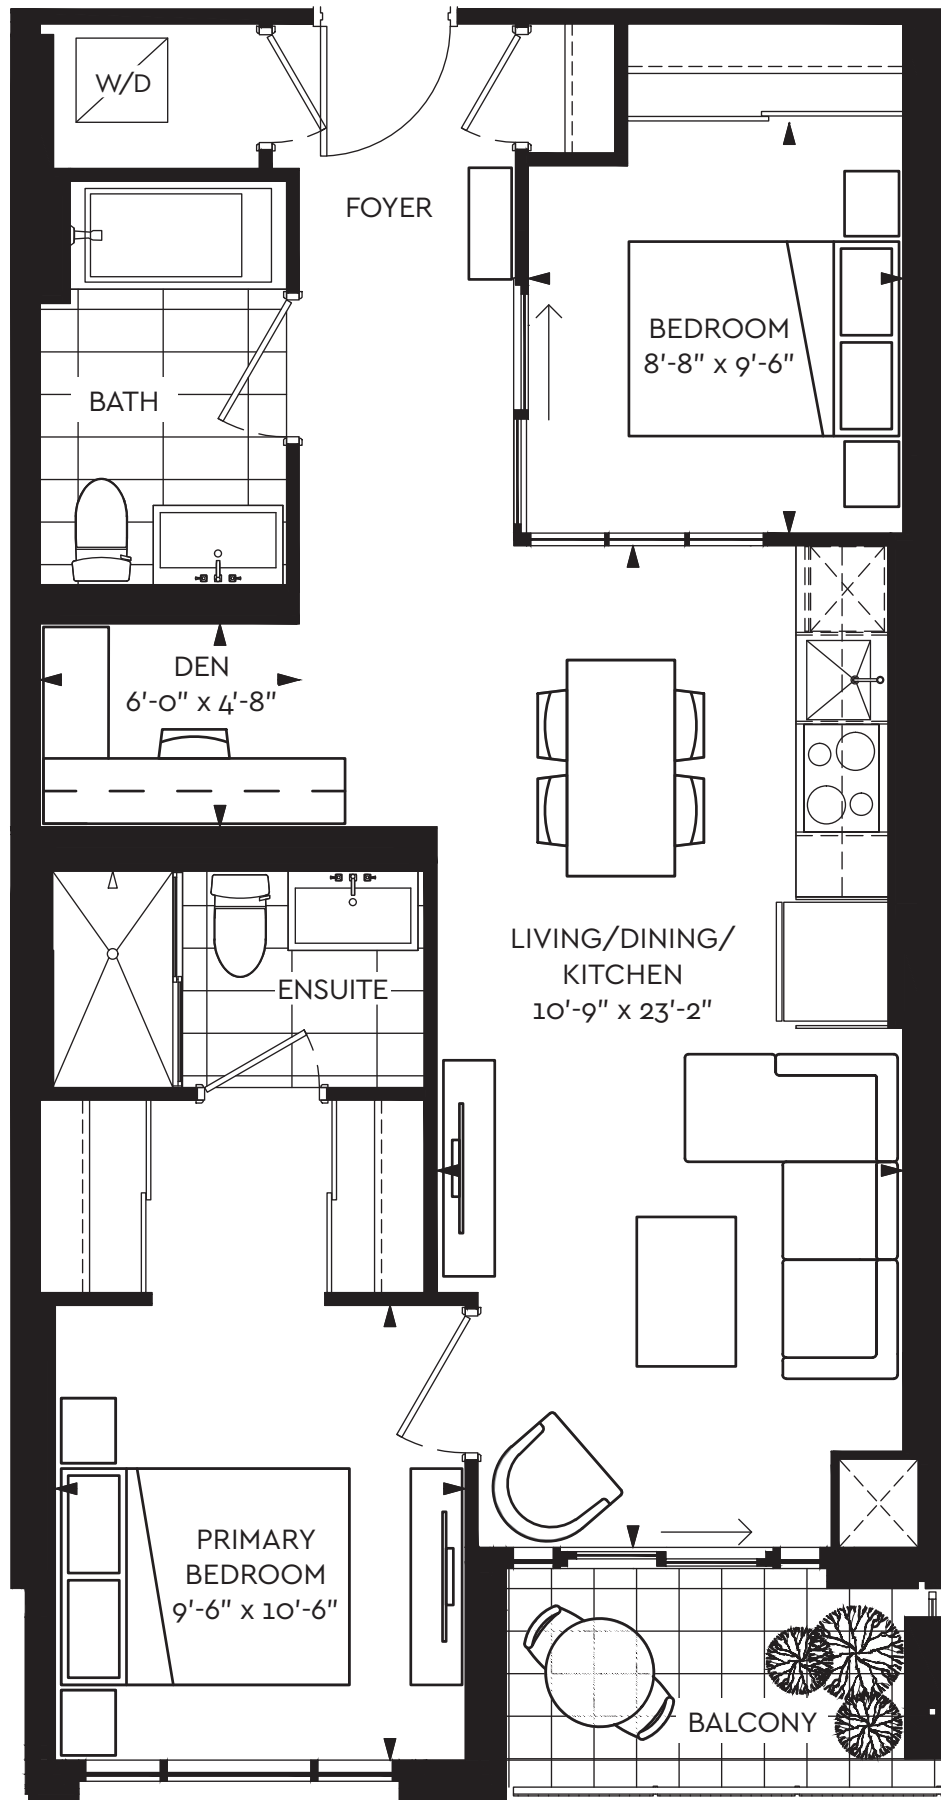

MCGIBBON 635 SQ.FT.

1 BEDROOM

1 BEDROOM
INTERIOR 635 SF
BALCONY 90 SF

MCGIBBON 695 SQ.FT.

1 BEDROOM

1 BEDROOM
INTERIOR 695 SF
BALCONY 80 SF

MCGIBBON 673 SQ.FT.

1 BEDROOM + DEN

1 BEDROOM + DEN

INTERIOR 673 SF

BALCONY 43 SF

MCGIBBON 725 SQ.FT.

2 BEDROOM

2 BEDROOM
INTERIOR 725 SF
BALCONY 40 SF

MCGIBBON 822 SQ.FT.

2 BEDROOM + DEN

2 BEDROOM + DEN
INTERIOR 822 SF
BALCONY 46 SF

MCGIBBON 1128 SQ.FT.

3 BEDROOM

3 BEDROOM
INTERIOR 1128 SF
BALCONY 199 SF