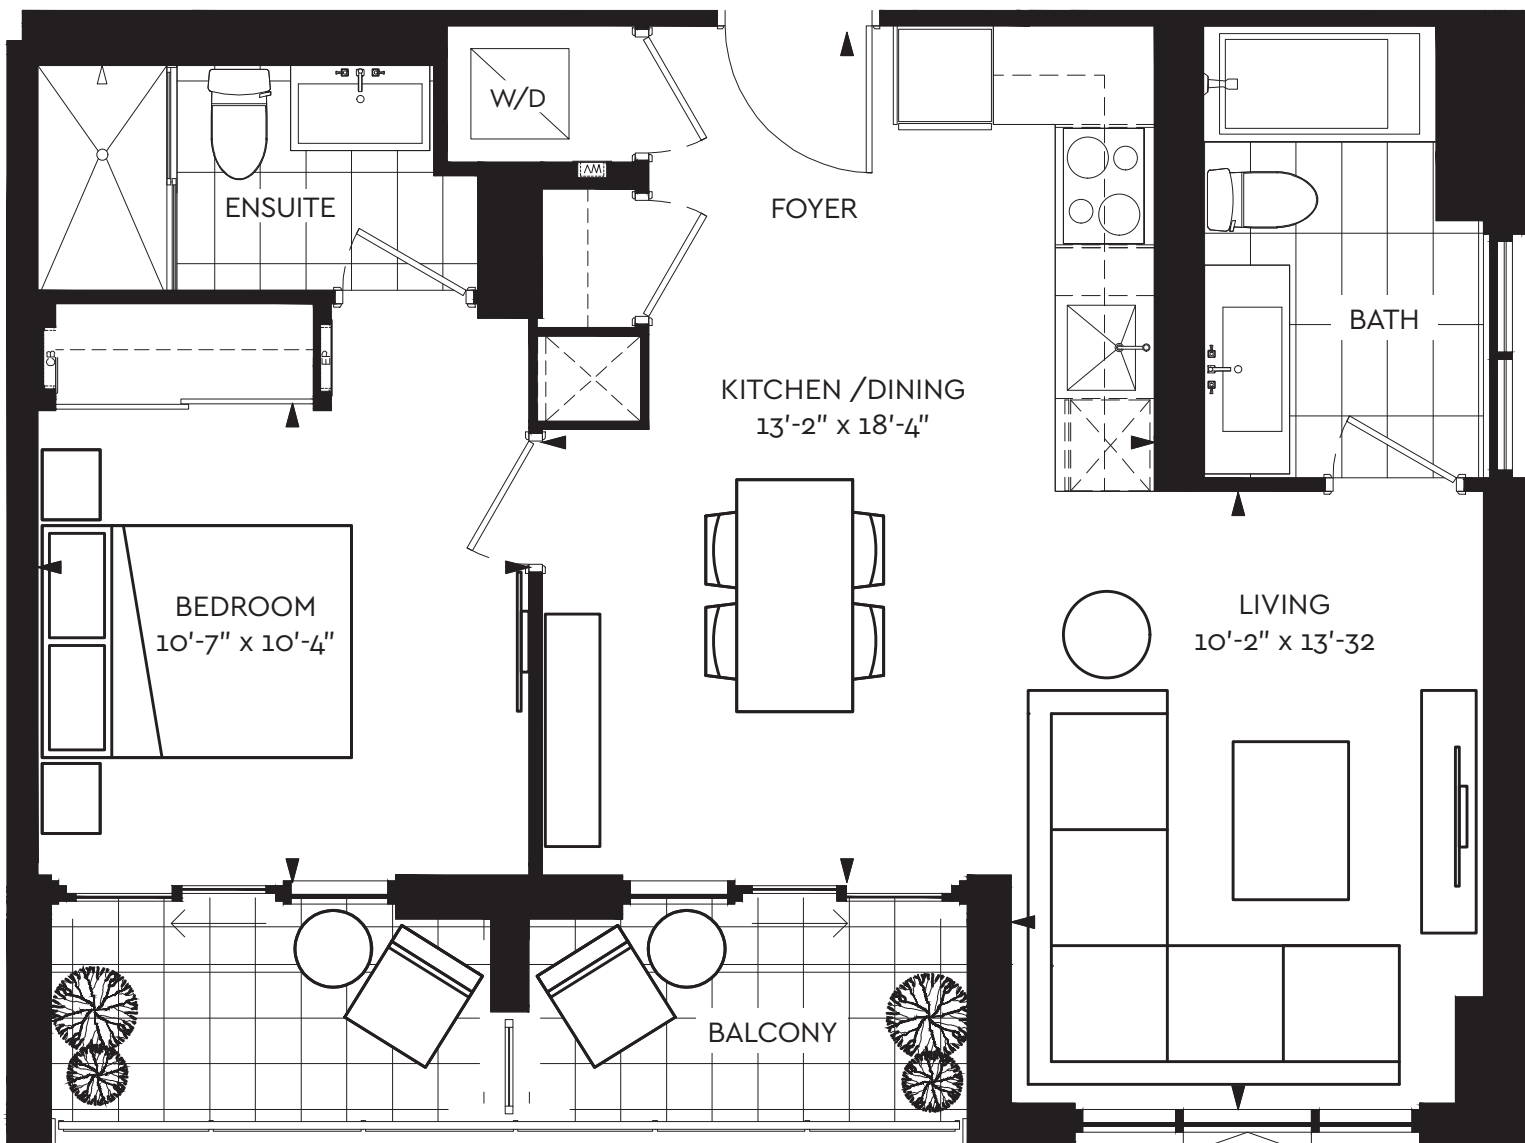

MCGIBBON 635 SQ.FT.

1 BEDROOM

1 BEDROOM
INTERIOR 635 SF
BALCONY 90 SF

MCGIBBON 695 SQ.FT.

1 BEDROOM

1 BEDROOM
INTERIOR 695 SF
BALCONY 80 SF

MCGIBBON 673 SQ.FT.

1 BEDROOM + DEN

1 BEDROOM + DEN

INTERIOR 673 SF

BALCONY 43 SF

MCGIBBON 725 SQ.FT.

2 BEDROOM

2 BEDROOM
INTERIOR 725 SF
BALCONY 40 SF

MCGIBBON 822 SQ.FT.

2 BEDROOM + DEN

2 BEDROOM + DEN
INTERIOR 822 SF
BALCONY 46 SF

MCGIBBON 1128 SQ.FT.

3 BEDROOM

3 BEDROOM
INTERIOR 1128 SF
BALCONY 199 SF