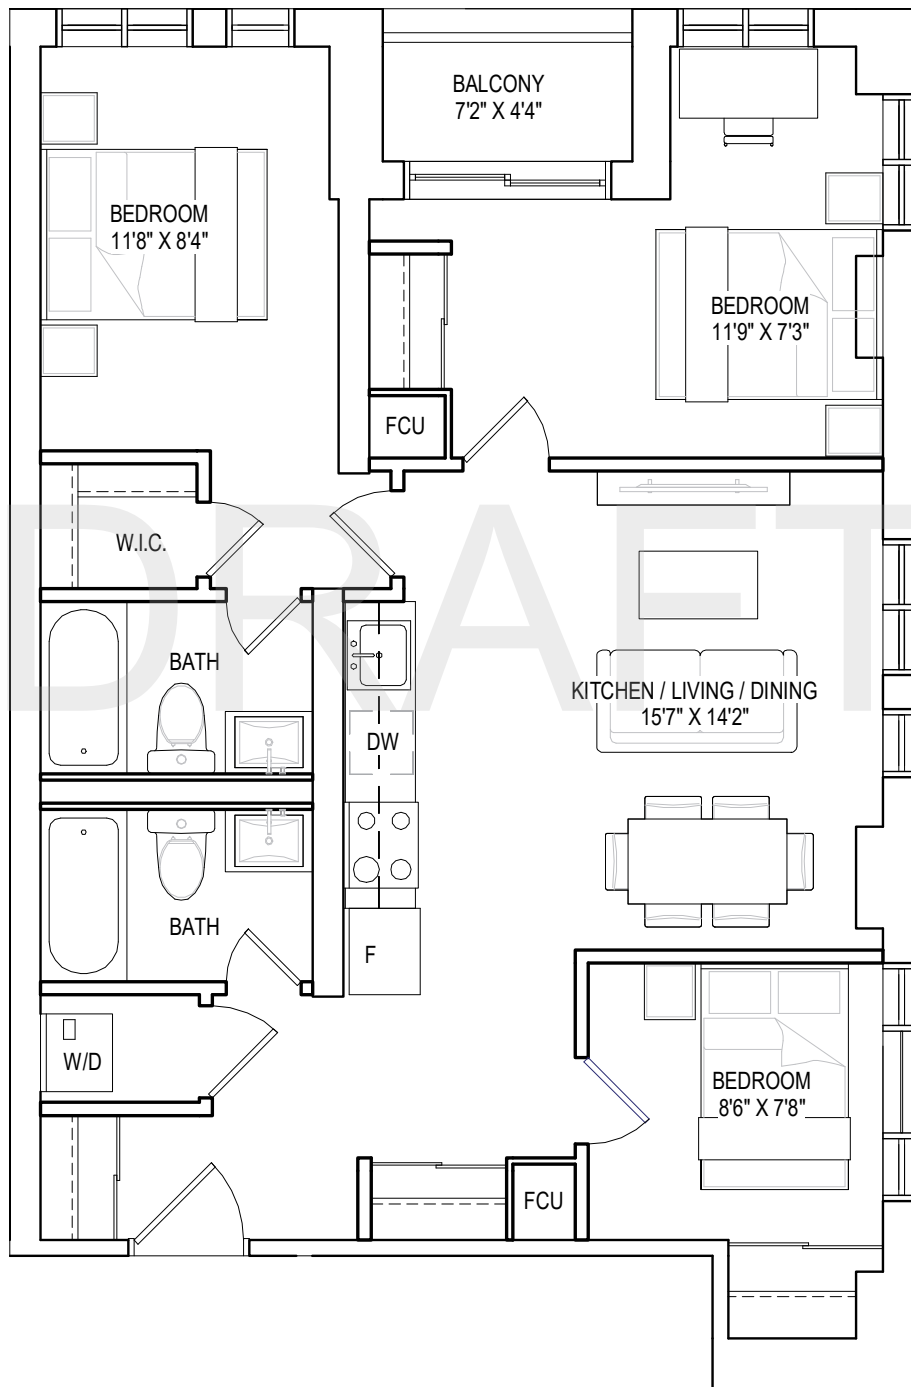

I BEDROOM + DEN, 2 BATHROOMS

interior living area | 684 sf  
outdoor living area | 35 sf  
total living area | 719 sf

1 BEDROOM + DEN, 2 BATHROOMS

interior living area | 591 sf  
outdoor living area | 50 sf  
total living area | 641 sf

9TH FLOOR

10TH FLOOR

3 BEDROOMS, 2 BATHROOMS

interior living area | 923 sf  
outdoor living area | 32 sf  
total living area | 955 sf

2ND - 5TH FLOOR

6TH FLOOR

7TH FLOOR

3 BEDROOMS, 2 BATHROOMS

interior living area | 980 sf  
outdoor living area | 277 sf  
total living area | 1250 sf

9TH FLOOR