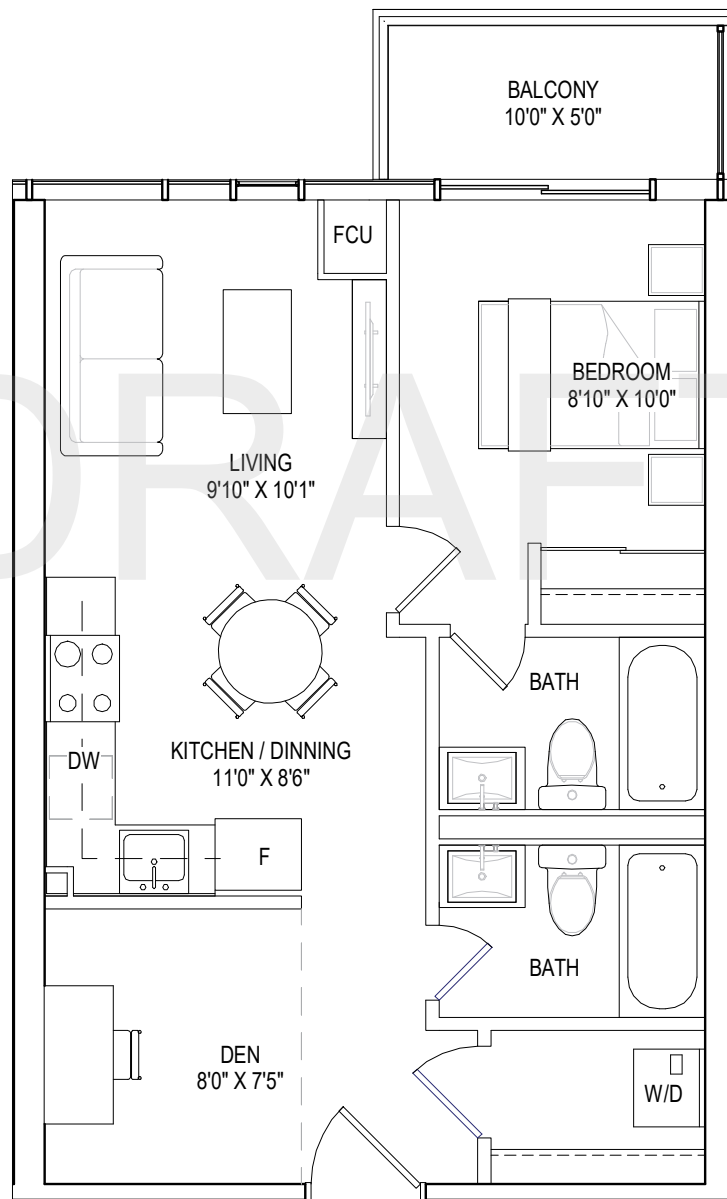

I BEDROOM + DEN, 2 BATHROOMS

interior living area | 684 sf  
outdoor living area | 35 sf  
total living area | 719 sf

1 BEDROOM + DEN, 2 BATHROOMS

interior living area | 591 sf  
outdoor living area | 50 sf  
total living area | 641 sf

9TH FLOOR

10TH FLOOR

3 BEDROOMS, 2 BATHROOMS

interior living area | 923 sf  
outdoor living area | 32 sf  
total living area | 955 sf

2ND - 5TH FLOOR

6TH FLOOR

7TH FLOOR

3 BEDROOMS, 2 BATHROOMS

interior living area | 980 sf  
outdoor living area | 277 sf  
total living area | 1250 sf

9TH FLOOR