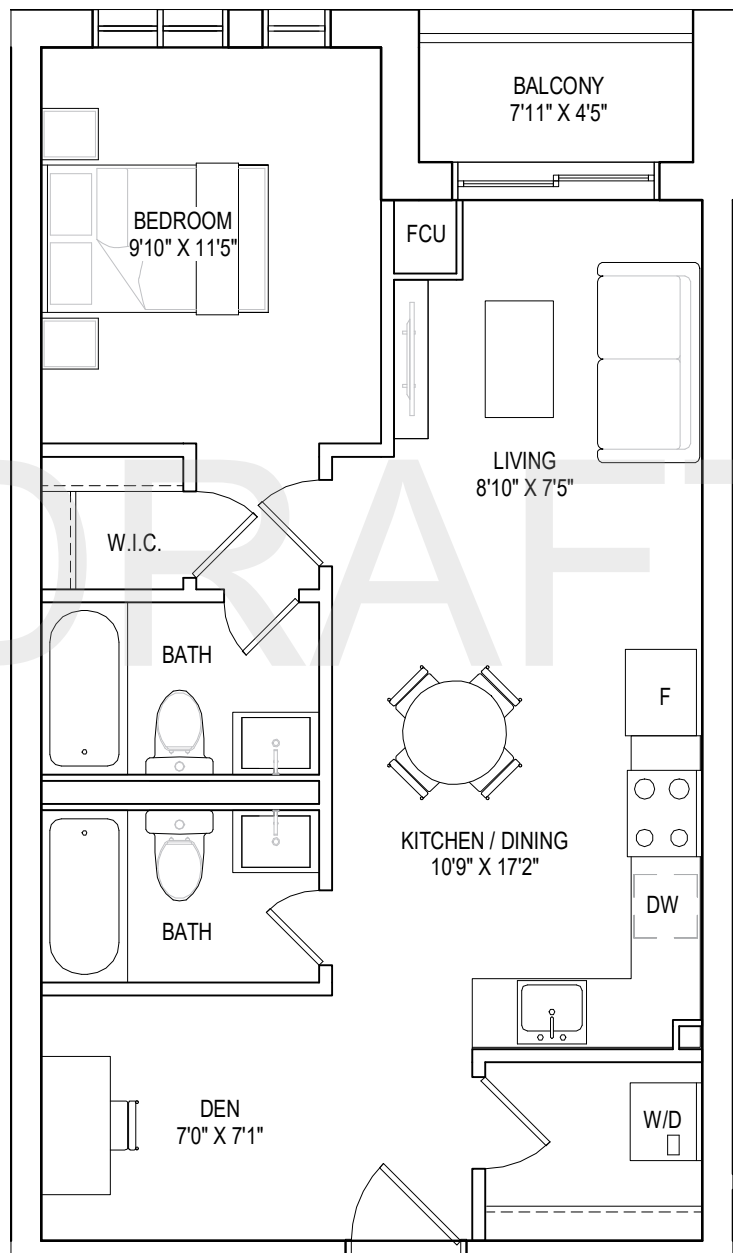

I BEDROOM + DEN, 2 BATHROOMS

interior living area | 684 sf  
outdoor living area | 35 sf  
total living area | 719 sf

1 BEDROOM + DEN, 2 BATHROOMS

interior living area | 591 sf  
outdoor living area | 50 sf  
total living area | 641 sf

9TH FLOOR

10TH FLOOR

3 BEDROOMS, 2 BATHROOMS

interior living area | 923 sf  
outdoor living area | 32 sf  
total living area | 955 sf

2ND - 5TH FLOOR

6TH FLOOR

7TH FLOOR

3 BEDROOMS, 2 BATHROOMS

interior living area | 980 sf  
outdoor living area | 277 sf  
total living area | 1250 sf

9TH FLOOR