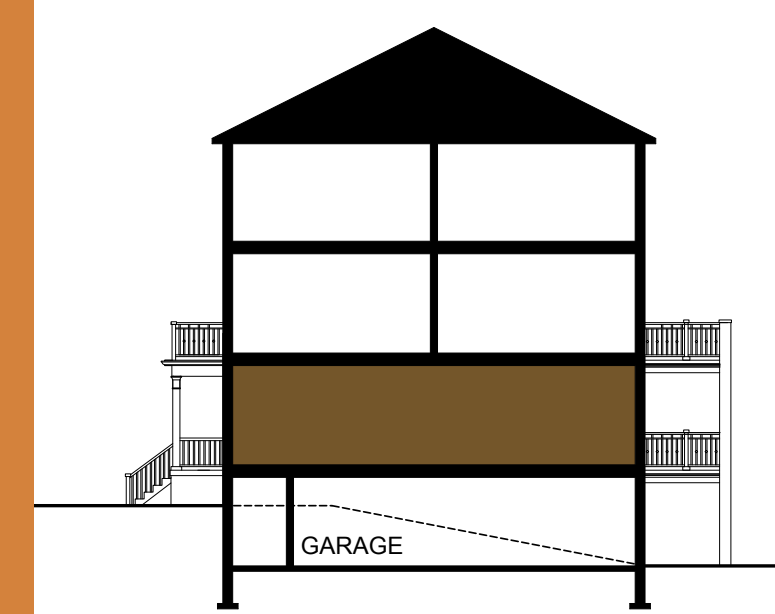

THE DOVE

INTERIOR 1011 SQ. FT. | 2 BEDROOM
CORNER & END 1029 SQ. FT.

FIRST FLOOR END

FIRST FLOOR CORNER

FIRST FLOOR END & CORNER

FIRST FLOOR INTERIOR
BLOCKS 2, 4, 5, 7

PART. FIRST FLOOR
BLOCKS 1, 3, 6

THE DOVE-OPT 1

INTERIOR 1011 SQ. FT. | 2 BEDROOM
CORNER & END 1029 SQ. FT.

FIRST FLOOR END

FIRST FLOOR CORNER

FIRST FLOOR END & CORNER

FIRST FLOOR INTERIOR
BLOCKS 2, 4, 5, 7

PART. FIRST FLOOR
BLOCKS 1, 3, 6

THE DOVE-OPT 2