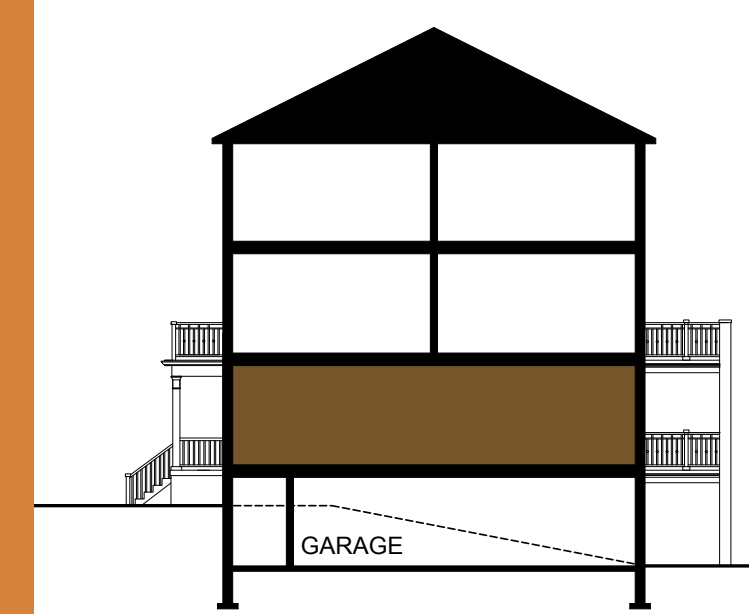

THE DOVE

INTERIOR 1011 SQ. FT. | 2 BEDROOM
CORNER & END 1029 SQ. FT.

FIRST FLOOR END

FIRST FLOOR CORNER

FIRST FLOOR END & CORNER

FIRST FLOOR INTERIOR
BLOCKS 2, 4, 5, 7

PART. FIRST FLOOR
BLOCKS 1, 3, 6

THE DOVE-OPT 1

INTERIOR 1011 SQ. FT. | 2 BEDROOM
CORNER & END 1029 SQ. FT.

FIRST FLOOR END

FIRST FLOOR CORNER

FIRST FLOOR END & CORNER

FIRST FLOOR INTERIOR
BLOCKS 2, 4, 5, 7

PART. FIRST FLOOR
BLOCKS 1, 3, 6

THE DOVE-OPT 2