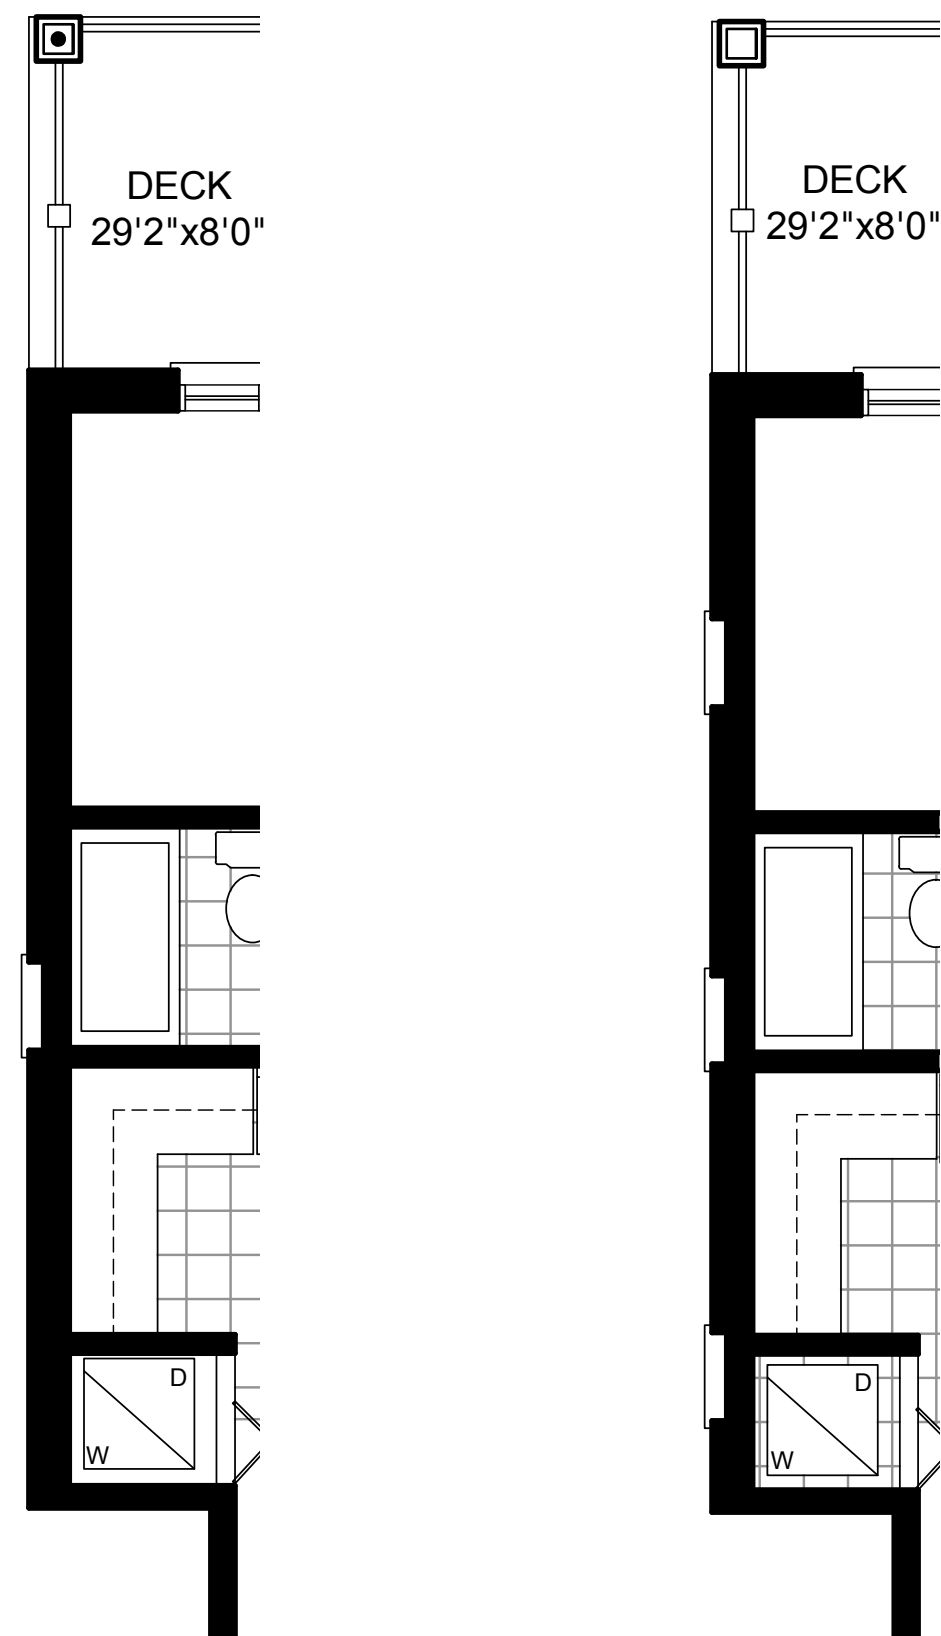

THE DOVE

INTERIOR 1011 SQ. FT. | 2 BEDROOM
CORNER & END 1029 SQ. FT.

FIRST FLOOR END

FIRST FLOOR CORNER

FIRST FLOOR END & CORNER

FIRST FLOOR INTERIOR
BLOCKS 2, 4, 5, 7

PART. FIRST FLOOR
BLOCKS 1, 3, 6

THE DOVE-OPT 1

INTERIOR 1011 SQ. FT. | 2 BEDROOM
CORNER & END 1029 SQ. FT.

FIRST FLOOR END

FIRST FLOOR CORNER

FIRST FLOOR END & CORNER

FIRST FLOOR INTERIOR
BLOCKS 2, 4, 5, 7

PART. FIRST FLOOR
BLOCKS 1, 3, 6

THE DOVE-OPT 2

INTERIOR 1011 SQ. FT. | 2 BEDROOM
CORNER & END 1029 SQ. FT.

FIRST FLOOR END

FIRST FLOOR CORNER

FIRST FLOOR END & CORNER

FIRST FLOOR INTERIOR
BLOCKS 2, 4, 5, 7

PART. FIRST FLOOR
BLOCKS 1, 3, 6