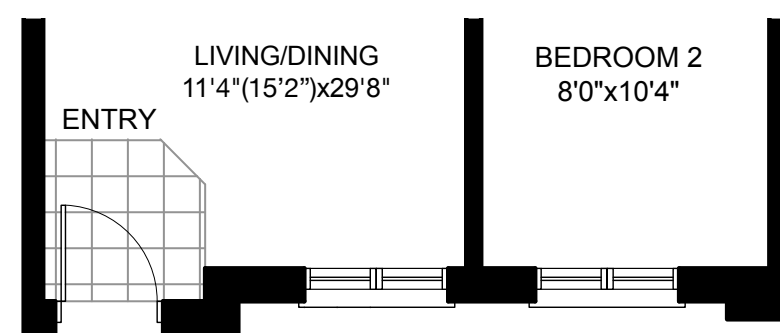

THE DOVE

INTERIOR 1011 SQ. FT. | 2 BEDROOM
CORNER & END 1029 SQ. FT.

FIRST FLOOR END

FIRST FLOOR CORNER

FIRST FLOOR END & CORNER

FIRST FLOOR INTERIOR
BLOCKS 2, 4, 5, 7

PART. FIRST FLOOR
BLOCKS 1, 3, 6

THE DOVE-OPT 1

INTERIOR 1011 SQ. FT. | 2 BEDROOM
CORNER & END 1029 SQ. FT.

FIRST FLOOR END

FIRST FLOOR CORNER

FIRST FLOOR END & CORNER

FIRST FLOOR INTERIOR
BLOCKS 2, 4, 5, 7

PART. FIRST FLOOR
BLOCKS 1, 3, 6

THE DOVE-OPT 2

INTERIOR 1011 SQ. FT. | 2 BEDROOM
CORNER & END 1029 SQ. FT.

FIRST FLOOR END

FIRST FLOOR CORNER

FIRST FLOOR END & CORNER

FIRST FLOOR INTERIOR
BLOCKS 2, 4, 5, 7

PART. FIRST FLOOR
BLOCKS 1, 3, 6