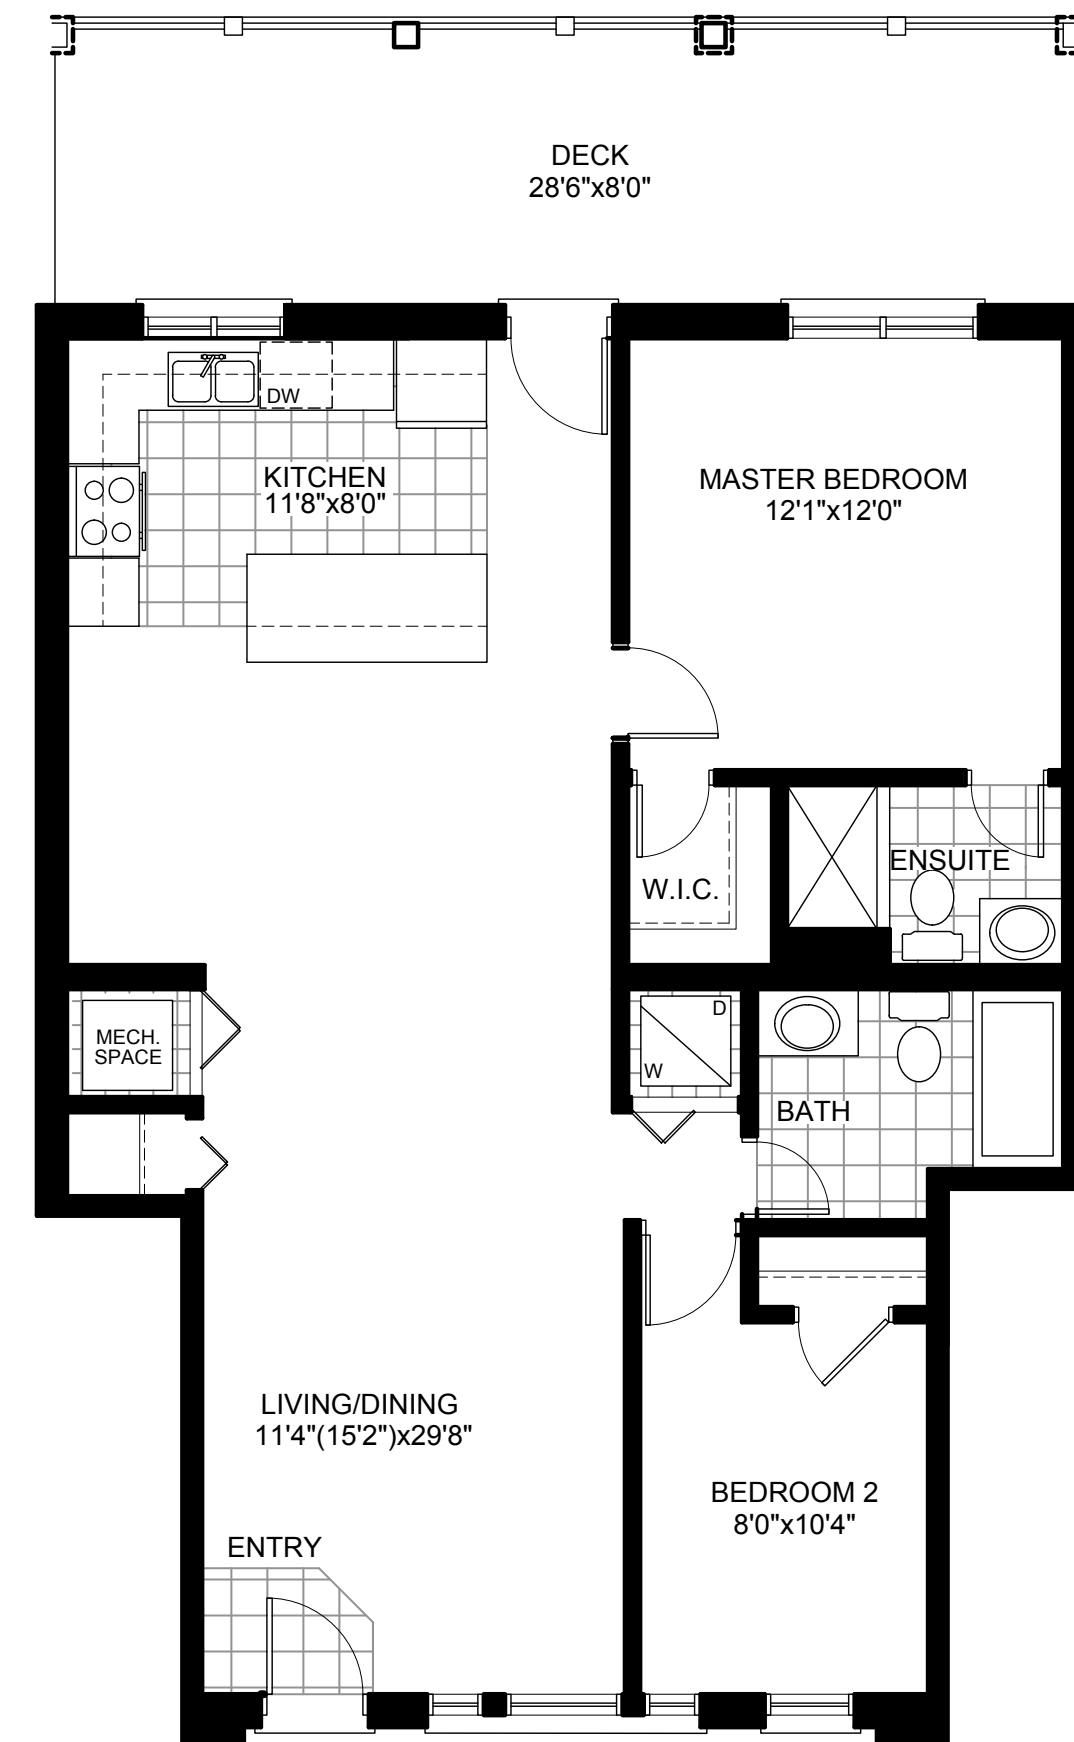

THE DOVE

INTERIOR 1011 SQ. FT. | 2 BEDROOM
CORNER & END 1029 SQ. FT.

FIRST FLOOR END

FIRST FLOOR CORNER

FIRST FLOOR END & CORNER

FIRST FLOOR INTERIOR
BLOCKS 2, 4, 5, 7

PART. FIRST FLOOR
BLOCKS 1, 3, 6

THE DOVE-OPT 1

INTERIOR 1011 SQ. FT. | 2 BEDROOM
CORNER & END 1029 SQ. FT.

FIRST FLOOR END

FIRST FLOOR CORNER

FIRST FLOOR END & CORNER

FIRST FLOOR INTERIOR
BLOCKS 2, 4, 5, 7

PART. FIRST FLOOR
BLOCKS 1, 3, 6

THE DOVE-OPT 2

INTERIOR 1011 SQ. FT. | 2 BEDROOM
CORNER & END 1029 SQ. FT.

FIRST FLOOR END

FIRST FLOOR CORNER

FIRST FLOOR END & CORNER

FIRST FLOOR INTERIOR
BLOCKS 2, 4, 5, 7

PART. FIRST FLOOR
BLOCKS 1, 3, 6