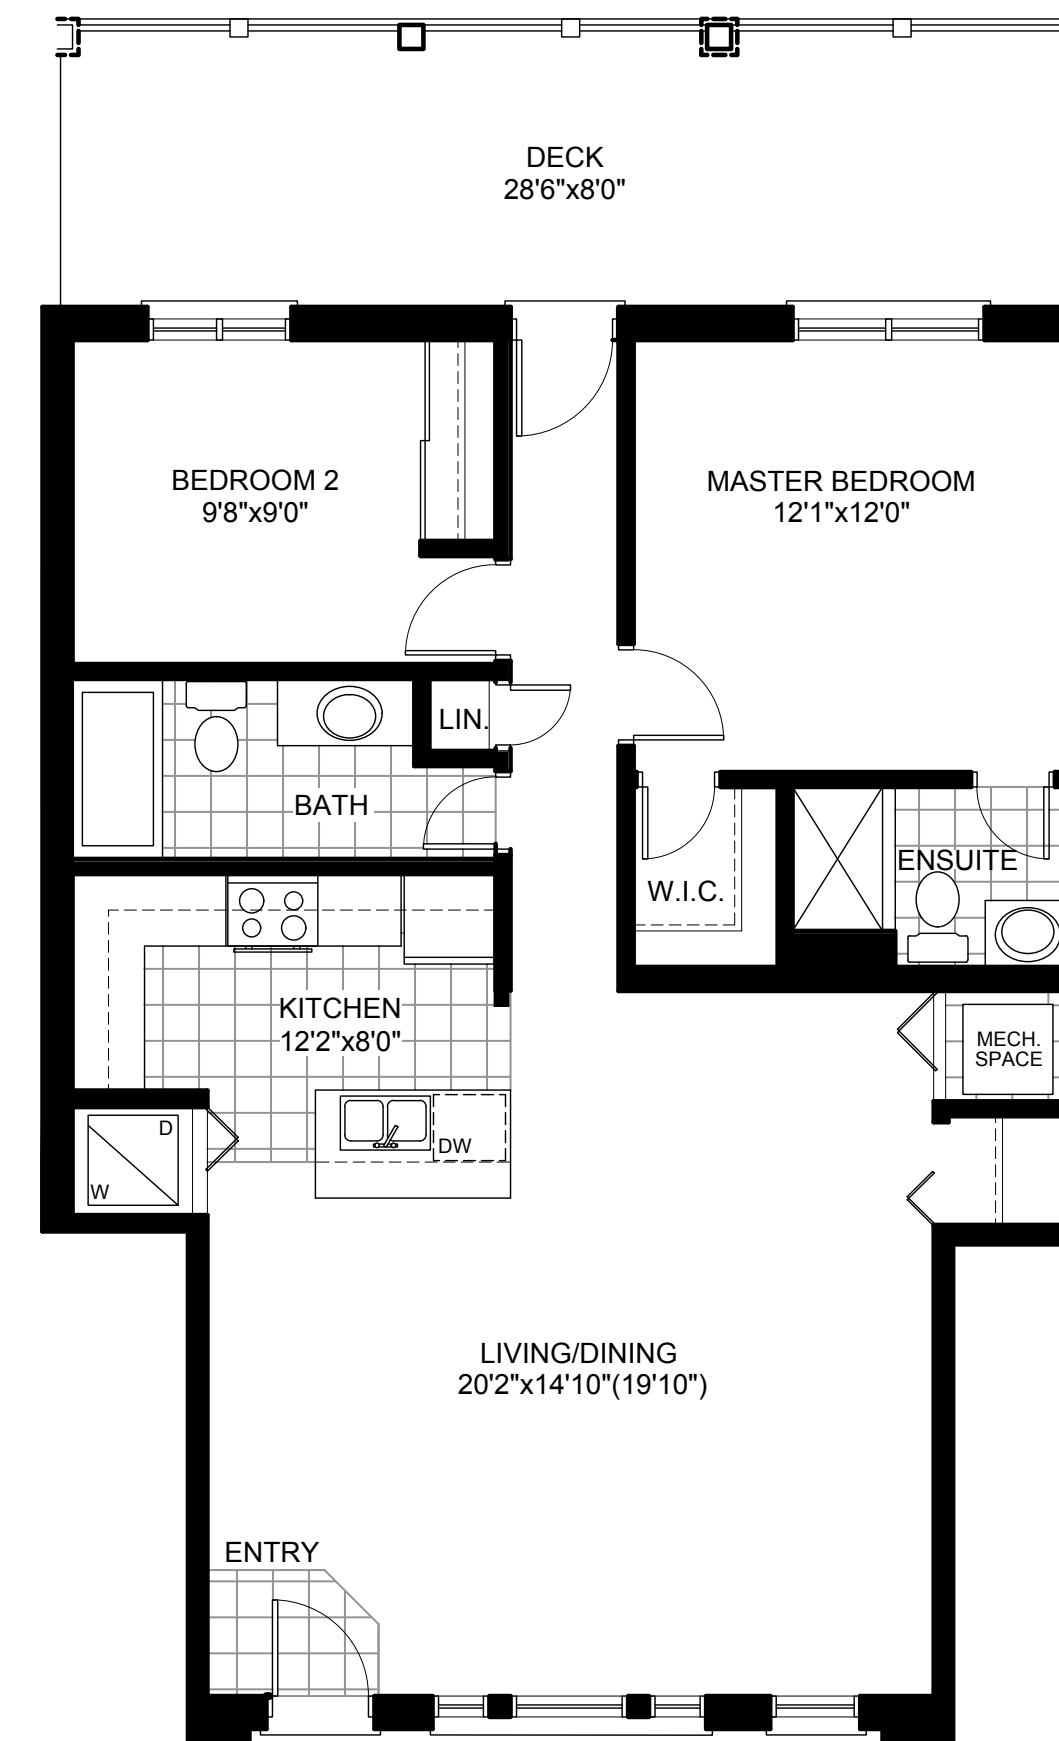

THE DOVE

INTERIOR 1011 SQ. FT. | 2 BEDROOM
CORNER & END 1029 SQ. FT.

FIRST FLOOR END

FIRST FLOOR CORNER

FIRST FLOOR END & CORNER

FIRST FLOOR INTERIOR
BLOCKS 2, 4, 5, 7

PART. FIRST FLOOR
BLOCKS 1, 3, 6

THE DOVE-OPT 1

INTERIOR 1011 SQ. FT. | 2 BEDROOM
CORNER & END 1029 SQ. FT.

FIRST FLOOR END

FIRST FLOOR CORNER

FIRST FLOOR END & CORNER

FIRST FLOOR INTERIOR
BLOCKS 2, 4, 5, 7

PART. FIRST FLOOR
BLOCKS 1, 3, 6

THE DOVE-OPT 2

INTERIOR 1011 SQ. FT. | 2 BEDROOM
CORNER & END 1029 SQ. FT.

FIRST FLOOR END

FIRST FLOOR CORNER

FIRST FLOOR END & CORNER

FIRST FLOOR INTERIOR
BLOCKS 2, 4, 5, 7

PART. FIRST FLOOR
BLOCKS 1, 3, 6