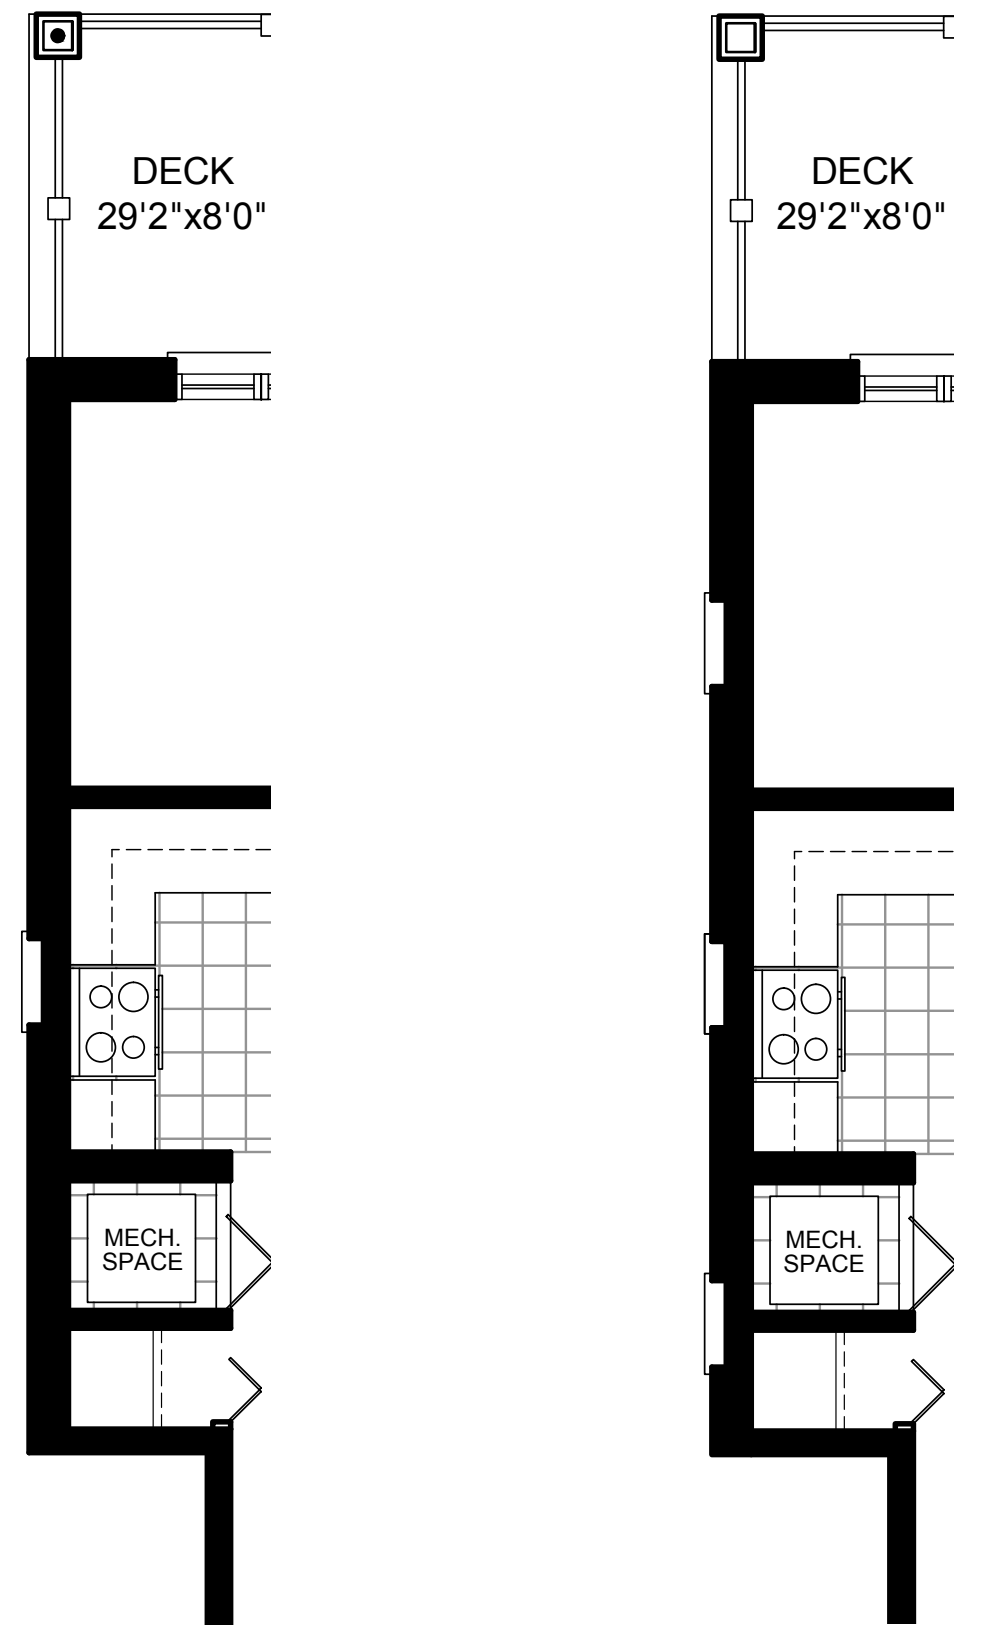

THE DOVE

INTERIOR 1011 SQ. FT. | 2 BEDROOM
CORNER & END 1029 SQ. FT.

FIRST FLOOR END

FIRST FLOOR CORNER

FIRST FLOOR END & CORNER

FIRST FLOOR INTERIOR
BLOCKS 2, 4, 5, 7

PART. FIRST FLOOR
BLOCKS 1, 3, 6

THE DOVE-OPT 1

INTERIOR 1011 SQ. FT. | 2 BEDROOM
CORNER & END 1029 SQ. FT.

FIRST FLOOR END

FIRST FLOOR CORNER

FIRST FLOOR END & CORNER

FIRST FLOOR INTERIOR
BLOCKS 2, 4, 5, 7

PART. FIRST FLOOR
BLOCKS 1, 3, 6

THE DOVE-OPT 2

INTERIOR 1011 SQ. FT. | 2 BEDROOM
CORNER & END 1029 SQ. FT.

FIRST FLOOR END

FIRST FLOOR CORNER

FIRST FLOOR END & CORNER

FIRST FLOOR INTERIOR
BLOCKS 2, 4, 5, 7

PART. FIRST FLOOR
BLOCKS 1, 3, 6