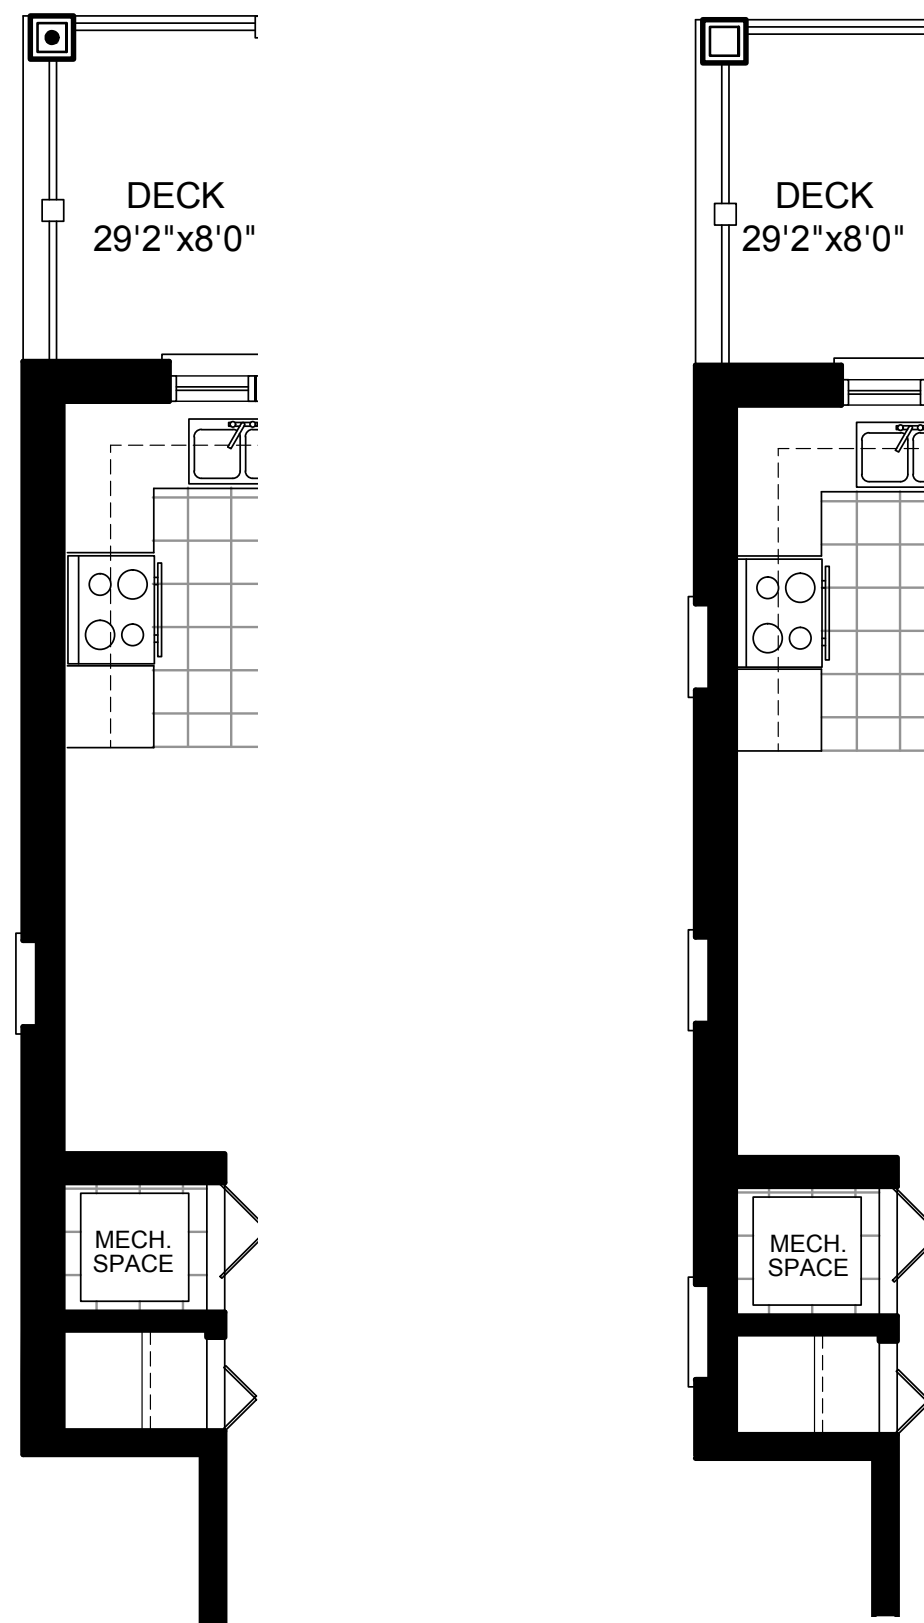

THE DOVE

INTERIOR 1011 SQ. FT. | 2 BEDROOM
CORNER & END 1029 SQ. FT.

FIRST FLOOR END

FIRST FLOOR CORNER

FIRST FLOOR END & CORNER

FIRST FLOOR INTERIOR
BLOCKS 2, 4, 5, 7

PART. FIRST FLOOR
BLOCKS 1, 3, 6

THE DOVE-OPT 1

INTERIOR 1011 SQ. FT. | 2 BEDROOM
CORNER & END 1029 SQ. FT.

FIRST FLOOR END

FIRST FLOOR CORNER

FIRST FLOOR END & CORNER

FIRST FLOOR INTERIOR
BLOCKS 2, 4, 5, 7

PART. FIRST FLOOR
BLOCKS 1, 3, 6

THE DOVE-OPT 2

INTERIOR 1011 SQ. FT. | 2 BEDROOM
CORNER & END 1029 SQ. FT.

FIRST FLOOR END

FIRST FLOOR CORNER

FIRST FLOOR END & CORNER

FIRST FLOOR INTERIOR
BLOCKS 2, 4, 5, 7

PART. FIRST FLOOR
BLOCKS 1, 3, 6