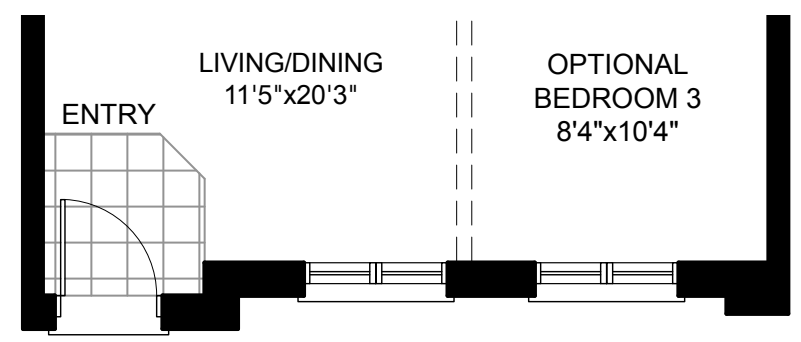

THE DOVE

INTERIOR 1011 SQ. FT. | 2 BEDROOM
CORNER & END 1029 SQ. FT.

FIRST FLOOR END

FIRST FLOOR CORNER

FIRST FLOOR END & CORNER

FIRST FLOOR INTERIOR
BLOCKS 2, 4, 5, 7

PART. FIRST FLOOR
BLOCKS 1, 3, 6

THE DOVE-OPT 1

INTERIOR 1011 SQ. FT. | 2 BEDROOM
CORNER & END 1029 SQ. FT.

FIRST FLOOR END

FIRST FLOOR CORNER

FIRST FLOOR END & CORNER

FIRST FLOOR INTERIOR
BLOCKS 2, 4, 5, 7

PART. FIRST FLOOR
BLOCKS 1, 3, 6

THE DOVE-OPT 2

INTERIOR 1011 SQ. FT. | 2 BEDROOM
CORNER & END 1029 SQ. FT.

FIRST FLOOR END

FIRST FLOOR CORNER

FIRST FLOOR END & CORNER

FIRST FLOOR INTERIOR
BLOCKS 2, 4, 5, 7

PART. FIRST FLOOR
BLOCKS 1, 3, 6