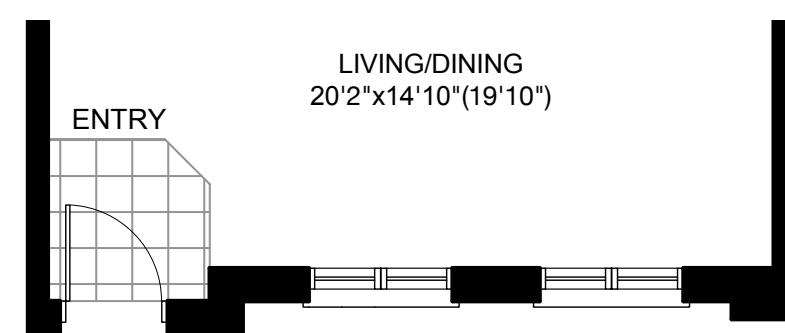

THE DOVE

INTERIOR 1011 SQ. FT. | 2 BEDROOM
CORNER & END 1029 SQ. FT.

FIRST FLOOR END

FIRST FLOOR CORNER

FIRST FLOOR END & CORNER

FIRST FLOOR INTERIOR
BLOCKS 2, 4, 5, 7

PART. FIRST FLOOR
BLOCKS 1, 3, 6

THE DOVE-OPT 1

INTERIOR 1011 SQ. FT. | 2 BEDROOM
CORNER & END 1029 SQ. FT.

FIRST FLOOR END

FIRST FLOOR CORNER

FIRST FLOOR END & CORNER

FIRST FLOOR INTERIOR
BLOCKS 2, 4, 5, 7

PART. FIRST FLOOR
BLOCKS 1, 3, 6

THE DOVE-OPT 2

INTERIOR 1011 SQ. FT. | 2 BEDROOM
CORNER & END 1029 SQ. FT.

FIRST FLOOR END

FIRST FLOOR CORNER

FIRST FLOOR END & CORNER

FIRST FLOOR INTERIOR
BLOCKS 2, 4, 5, 7

PART. FIRST FLOOR
BLOCKS 1, 3, 6