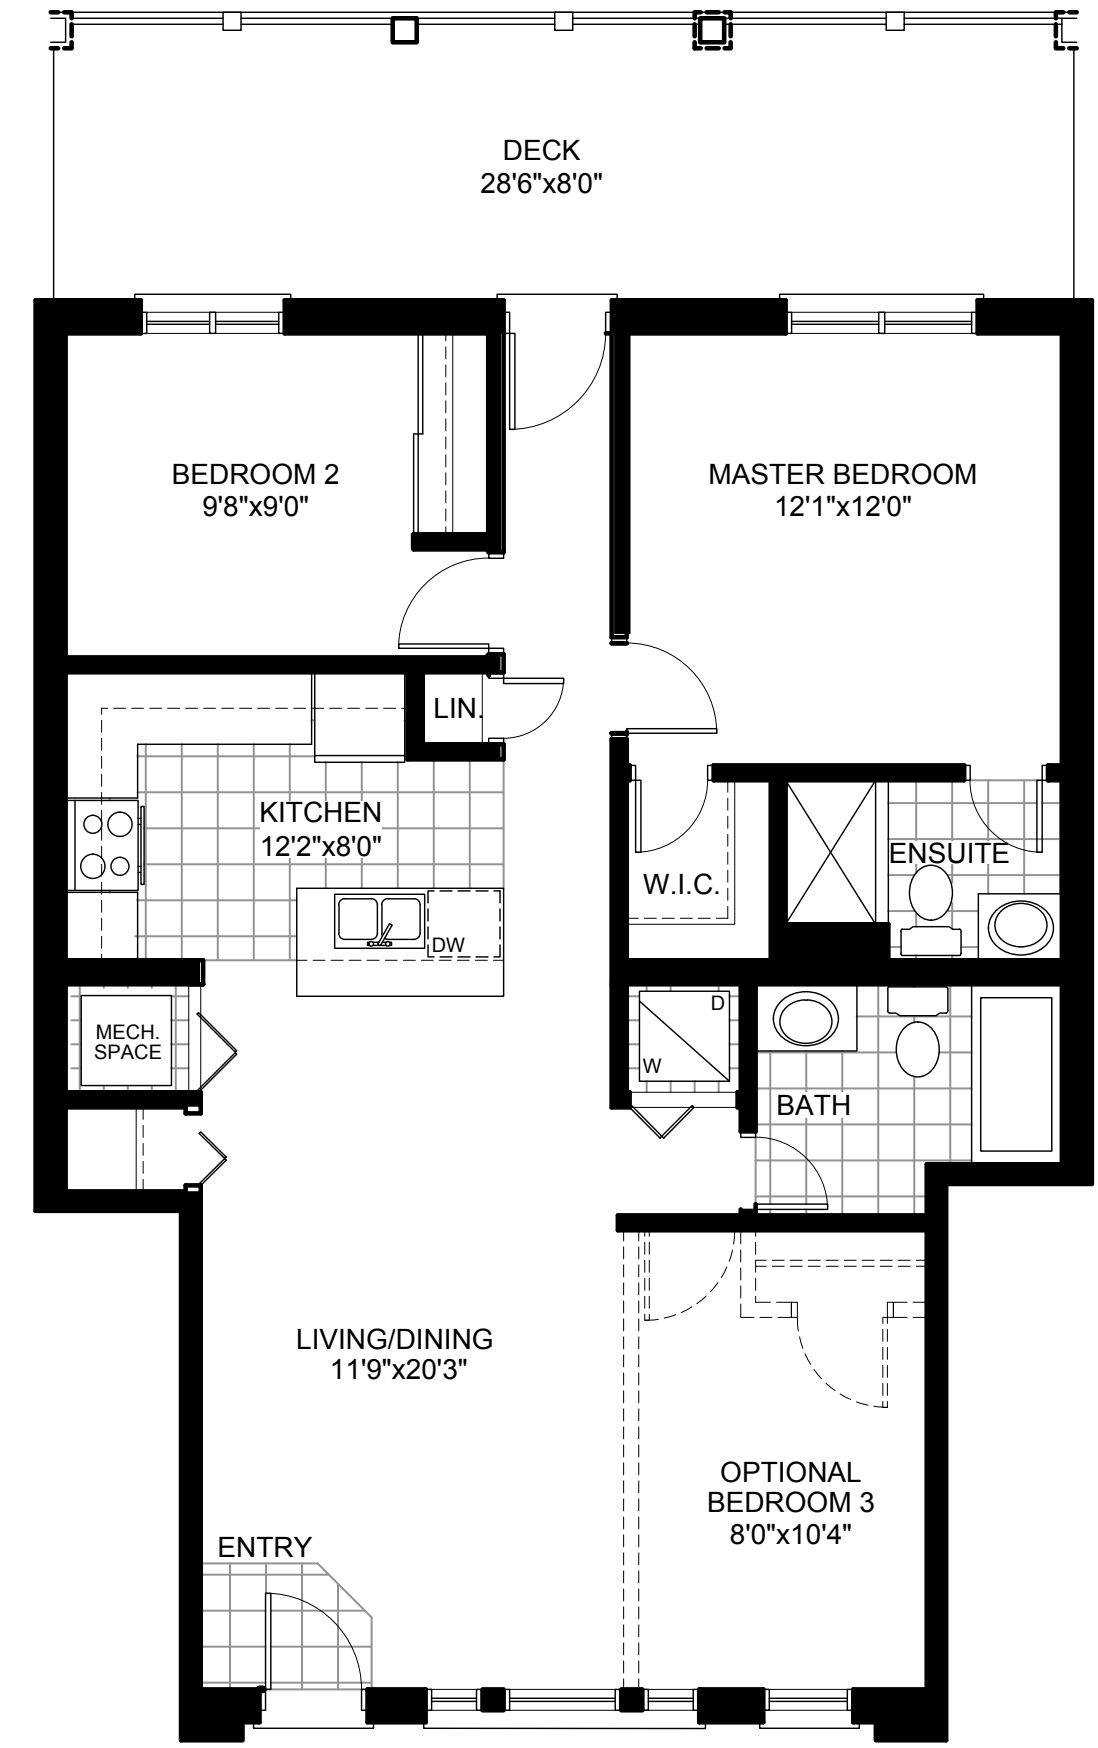

THE DOVE

INTERIOR 1011 SQ. FT. | 2 BEDROOM
CORNER & END 1029 SQ. FT.

FIRST FLOOR END

FIRST FLOOR CORNER

FIRST FLOOR END & CORNER

FIRST FLOOR INTERIOR
BLOCKS 2, 4, 5, 7

PART. FIRST FLOOR
BLOCKS 1, 3, 6

THE DOVE-OPT 1

INTERIOR 1011 SQ. FT. | 2 BEDROOM
CORNER & END 1029 SQ. FT.

FIRST FLOOR END

FIRST FLOOR CORNER

FIRST FLOOR END & CORNER

FIRST FLOOR INTERIOR
BLOCKS 2, 4, 5, 7

PART. FIRST FLOOR
BLOCKS 1, 3, 6

THE DOVE-OPT 2

INTERIOR 1011 SQ. FT. | 2 BEDROOM
CORNER & END 1029 SQ. FT.

FIRST FLOOR END

FIRST FLOOR CORNER

FIRST FLOOR END & CORNER

FIRST FLOOR INTERIOR
BLOCKS 2, 4, 5, 7

PART. FIRST FLOOR
BLOCKS 1, 3, 6