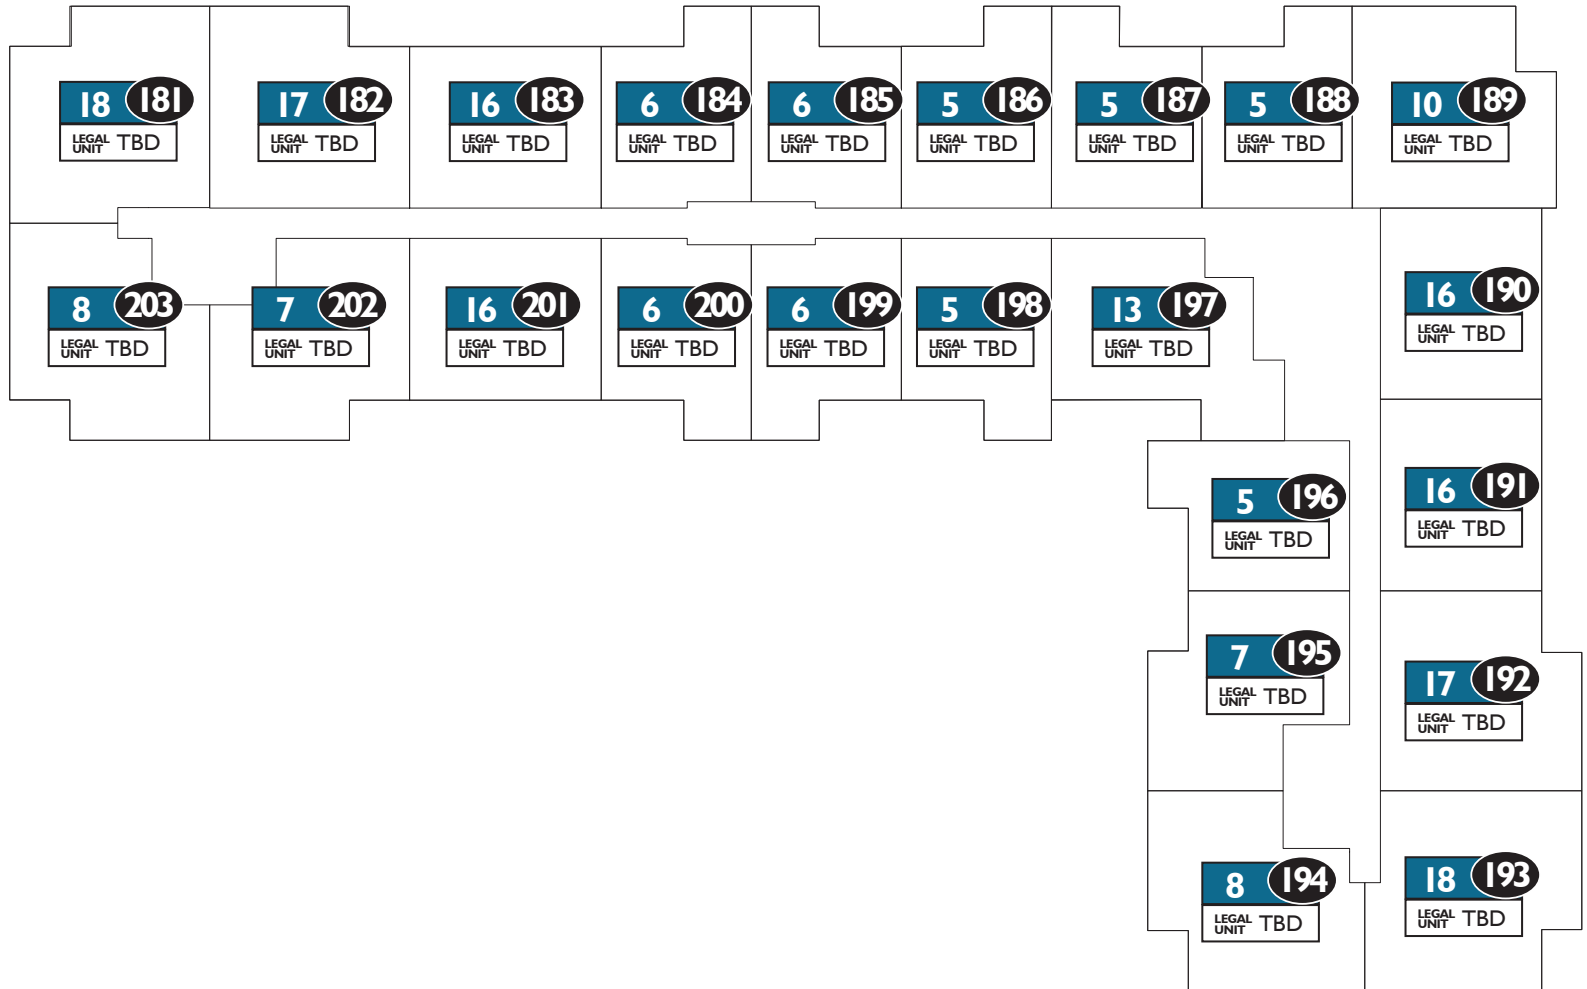

INVESTMENT OPPORTUNITIES
BUILDING C - FLOOR PLATES

BUILDING C

LEVEL I

REFERENCE

FLOOR PLAN

LEGAL UNIT

INVESTMENT OPPORTUNITIES
BUILDING C - FLOOR PLATES

BUILDING C

LEVEL 2

REFERENCE

FLOOR PLAN

LEGAL UNIT

INVESTMENT OPPORTUNITIES
BUILDING C - FLOOR PLATES

BUILDING C

LEVEL 3

REFERENCE

FLOOR PLAN

LEGAL UNIT

INVESTMENT OPPORTUNITIES
BUILDING C - FLOOR PLATES

BUILDING C

LEVEL 4

REFERENCE

FLOOR PLAN

LEGAL UNIT

LEVEL 6

REFERENCE

FLOOR PLAN

LEGAL UNIT