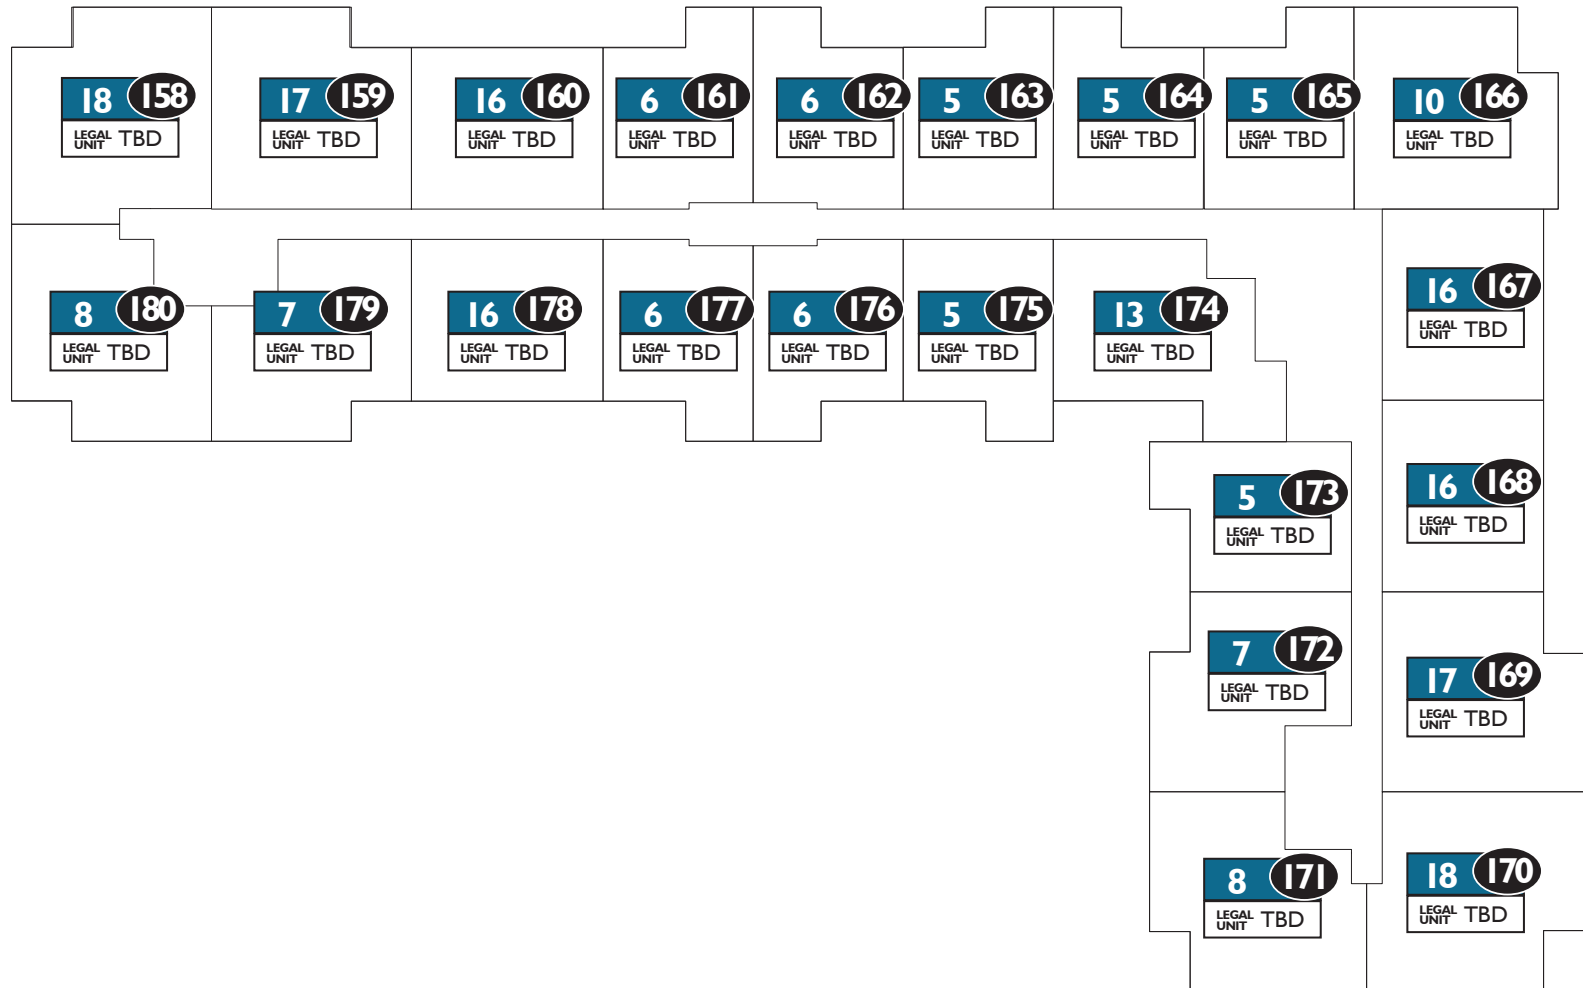

INVESTMENT OPPORTUNITIES
BUILDING C - FLOOR PLATES

BUILDING C

LEVEL I

REFERENCE

FLOOR PLAN

LEGAL UNIT

INVESTMENT OPPORTUNITIES
BUILDING C - FLOOR PLATES

BUILDING C

LEVEL 2

REFERENCE

FLOOR PLAN

LEGAL UNIT

INVESTMENT OPPORTUNITIES
BUILDING C - FLOOR PLATES

BUILDING C

LEVEL 3

REFERENCE

INVESTMENT OPPORTUNITIES
BUILDING C - FLOOR PLATES

BUILDING C

LEVEL 5

REFERENCE

FLOOR PLAN

LEGAL UNIT

INVESTMENT OPPORTUNITIES
BUILDING C - FLOOR PLATES

BUILDING C

LEVEL 6

REFERENCE

FLOOR PLAN

LEGAL UNIT