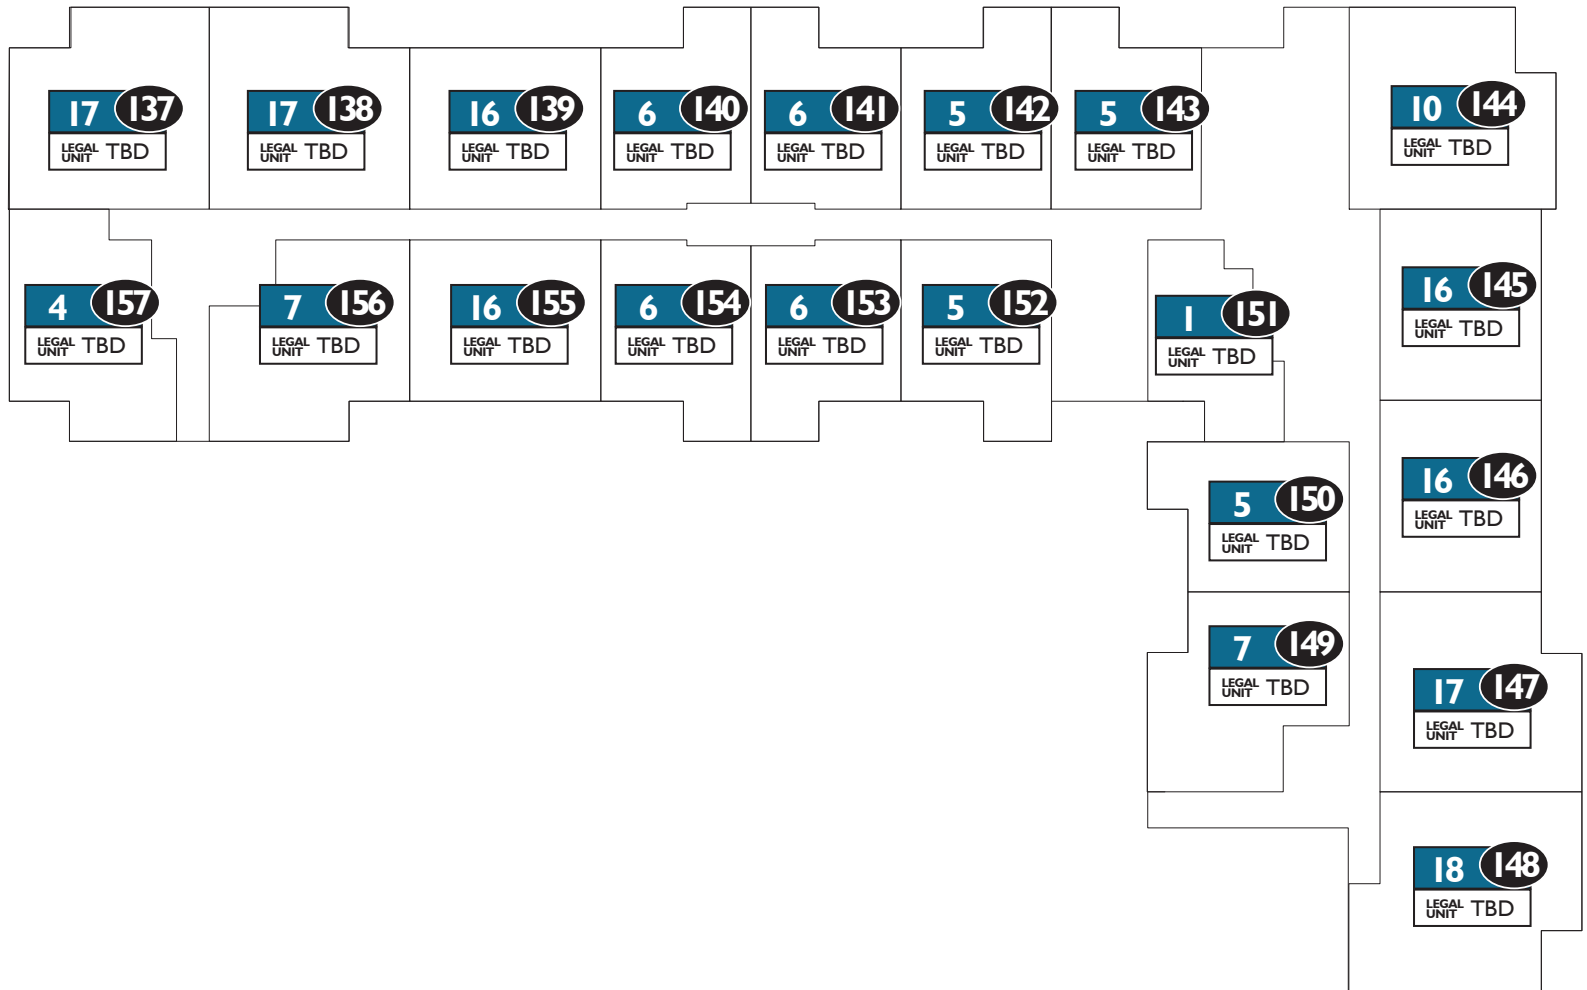

INVESTMENT OPPORTUNITIES
BUILDING C - FLOOR PLATES

BUILDING C

LEVEL I

REFERENCE

FLOOR PLAN

LEGAL UNIT

INVESTMENT OPPORTUNITIES
BUILDING C - FLOOR PLATES

BUILDING C

LEVEL 2

REFERENCE

FLOOR PLAN

LEGAL UNIT

INVESTMENT OPPORTUNITIES
BUILDING C - FLOOR PLATES

BUILDING C

LEVEL 3

REFERENCE

INVESTMENT OPPORTUNITIES
BUILDING C - FLOOR PLATES

BUILDING C

LEVEL 5

REFERENCE

FLOOR PLAN

LEGAL UNIT

INVESTMENT OPPORTUNITIES
BUILDING C - FLOOR PLATES

BUILDING C

LEVEL 6

REFERENCE

FLOOR PLAN

LEGAL UNIT