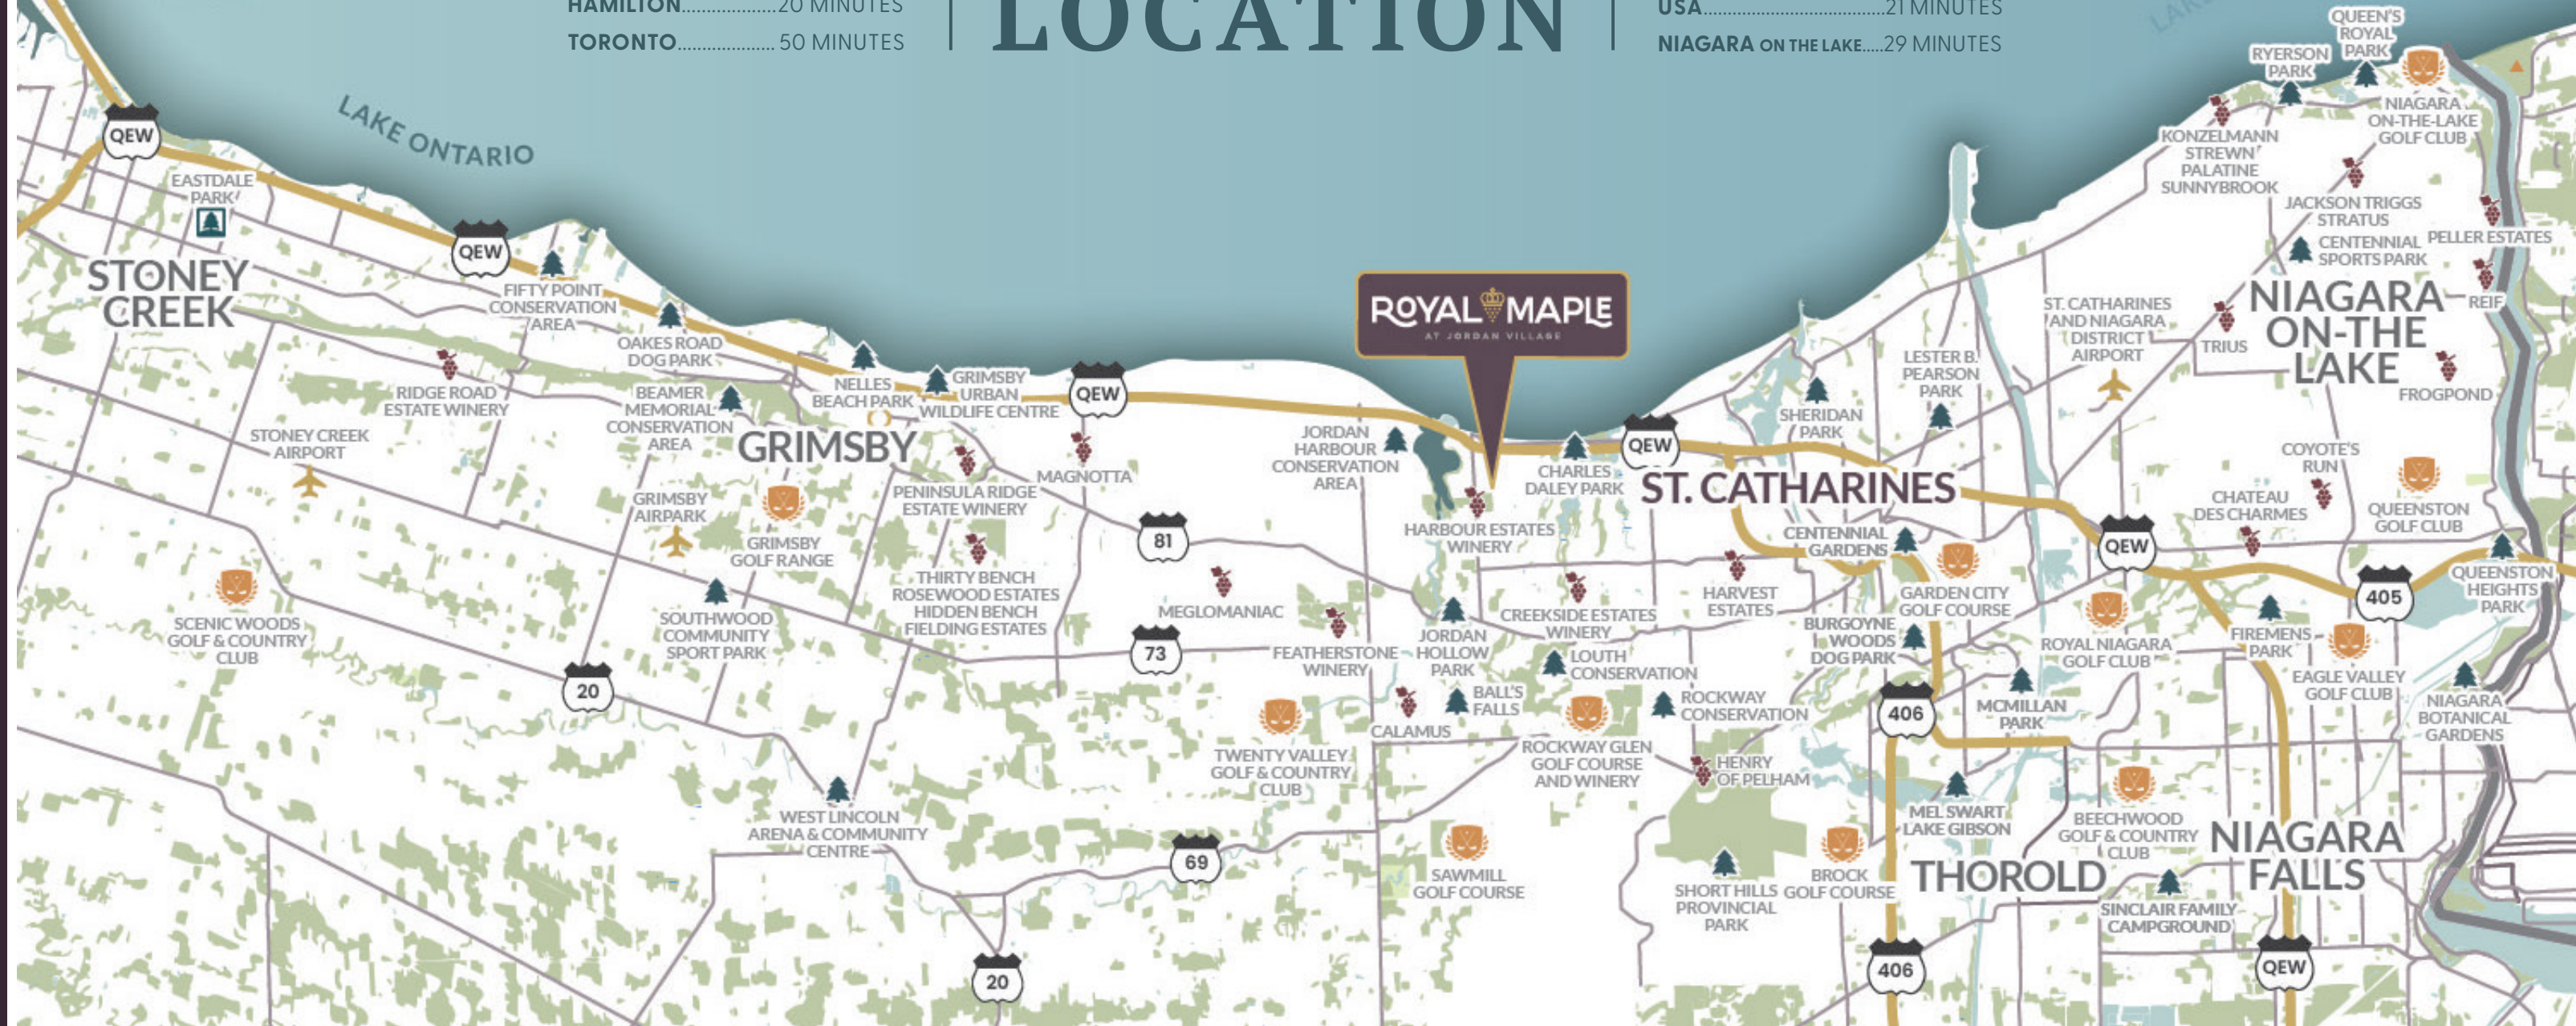

GRIMSBY.....9 MINUTES
 STONEY CREEK.....15 MINUTES
 HAMILTON.....20 MINUTES
 TORONTO.....50 MINUTES

AN EXCEPTIONAL LOCATION

ST. CATHARINES.....7 MINUTES
 NIAGARA FALLS.....15 MINUTES
 USA.....21 MINUTES
 NIAGARA ON THE LAKE.....29 MINUTES

ROYAL MAPLE
 AT JORDAN VILLAGE