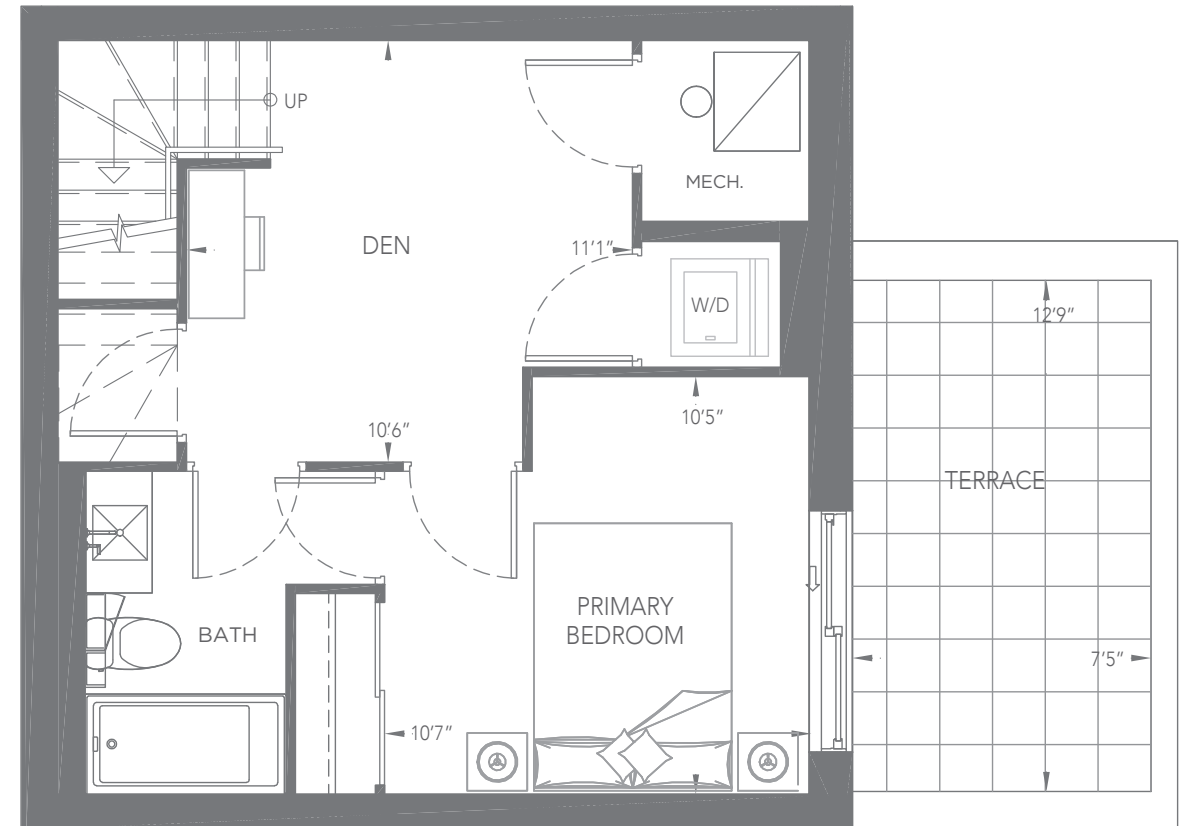

# RESIDENCE N<sup>o</sup>. 8

2 BEDROOM + STUDY

Interior: 1,062 sq.ft. | Exterior: 47 sq.ft. | Total: 1,109 sq.ft.

FIRST FLOOR

GROUND FLOOR

# COURTYARD RESIDENCE N<sup>o</sup>. 16

---

1 BEDROOM + DEN

Interior: 737 sq.ft. | Exterior: 83 sq.ft. | Total: 820 sq.ft.

# RESIDENCE N<sup>o</sup>. 16

1 BEDROOM + DEN

Interior: 737 sq.ft. | Exterior: 83 sq.ft. | Total: 820 sq.ft.

FIRST FLOOR

GROUND FLOOR

# GARDEN RESIDENCE N<sup>o</sup>. 44

---

3 BEDROOM

Interior: 1,083 sq.ft. | Exterior: 473 sq.ft. | Total: 1,555 sq.ft.