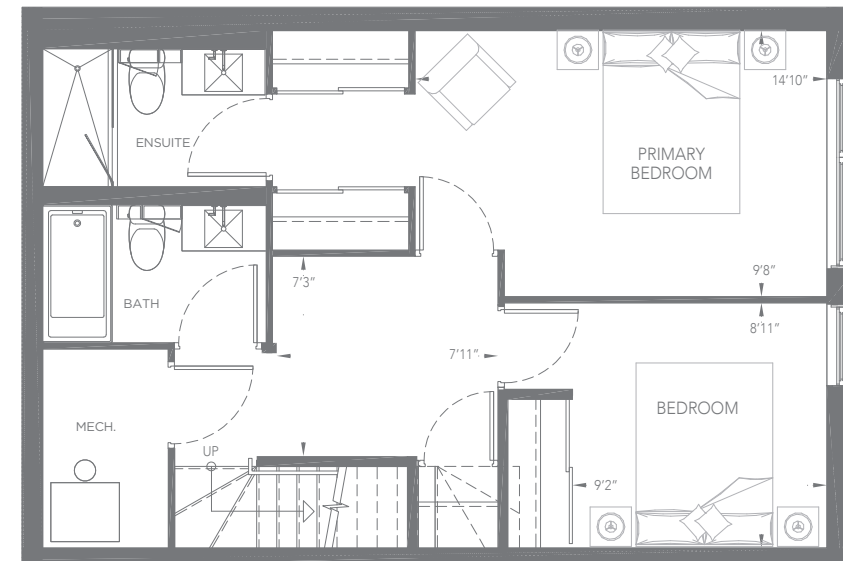

# GARDEN RESIDENCE N<sup>o</sup>. 48, 49

3 BEDROOM

Interior: 1,079 sq.ft. | Exterior: 476 sq.ft. | Total: 1,555 sq.ft.

# RESIDENCE N<sup>o</sup>. 48, 49

3 BEDROOM

Interior: 1,079 sq.ft. | Exterior: 476 sq.ft. | Total: 1,555 sq.ft.

GROUND FLOOR