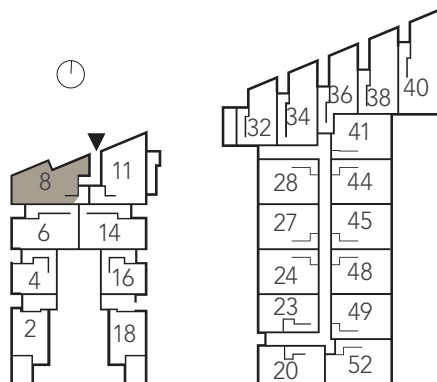

# BOULEVARD RESIDENCE N<sup>o</sup>. 8

2 BEDROOM + STUDY

Interior: 1,062 sq.ft. | Exterior: 47 sq.ft. | Total: 1,109 sq.ft.

# RESIDENCE N<sup>o</sup>. 8

2 BEDROOM + STUDY

Interior: 1,062 sq.ft. | Exterior: 47 sq.ft. | Total: 1,109 sq.ft.

FIRST FLOOR

GROUND FLOOR

# COURTYARD RESIDENCE N<sup>o</sup>. 16

---

1 BEDROOM + DEN

Interior: 737 sq.ft. | Exterior: 83 sq.ft. | Total: 820 sq.ft.

# RESIDENCE N<sup>o</sup>. 16

1 BEDROOM + DEN

Interior: 737 sq.ft. | Exterior: 83 sq.ft. | Total: 820 sq.ft.

FIRST FLOOR

GROUND FLOOR