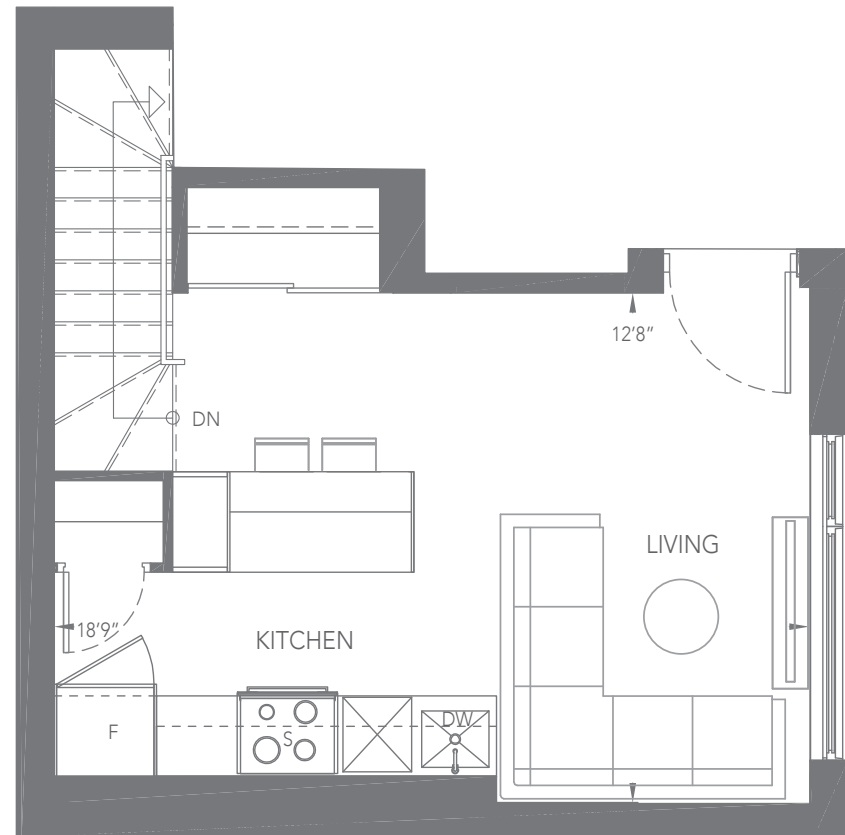

# COURTYARD RESIDENCE N<sup>o</sup>. 16

---

1 BEDROOM + DEN

Interior: 737 sq.ft. | Exterior: 83 sq.ft. | Total: 820 sq.ft.

# RESIDENCE N<sup>o</sup>. 16

1 BEDROOM + DEN

Interior: 737 sq.ft. | Exterior: 83 sq.ft. | Total: 820 sq.ft.

FIRST FLOOR

GROUND FLOOR