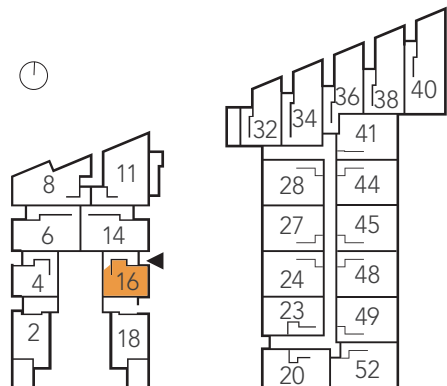

# BOULEVARD RESIDENCE N<sup>o</sup>. 8

2 BEDROOM + STUDY

Interior: 1,062 sq.ft. | Exterior: 47 sq.ft. | Total: 1,109 sq.ft.

# COURTYARD RESIDENCE N<sup>o</sup>. 16

---

1 BEDROOM + DEN

Interior: 737 sq.ft. | Exterior: 83 sq.ft. | Total: 820 sq.ft.

# RESIDENCE N<sup>o</sup>. 16

1 BEDROOM + DEN

Interior: 737 sq.ft. | Exterior: 83 sq.ft. | Total: 820 sq.ft.

FIRST FLOOR

GROUND FLOOR

# GARDEN RESIDENCE N<sup>o</sup>. 44

---

3 BEDROOM

Interior: 1,083 sq.ft. | Exterior: 473 sq.ft. | Total: 1,555 sq.ft.