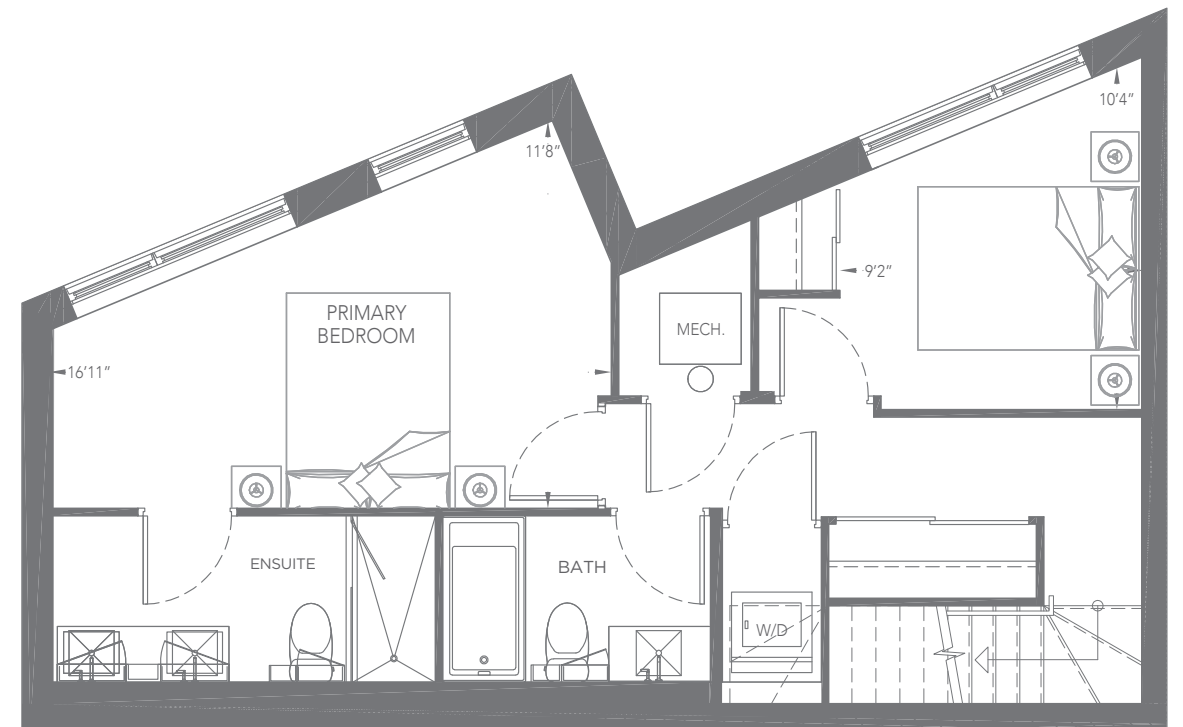

# BIRCHCLIFF RESIDENCE N<sup>o</sup>. 1

---

2 BEDROOM + DEN • OPT. 3 BEDROOM + DEN  
Interior: 1,429 sq.ft. | Exterior: 440 sq.ft. | Total: 1,869 sq.ft.

# BOULEVARD RESIDENCE N<sup>o</sup>. 8

2 BEDROOM + STUDY

Interior: 1,062 sq.ft. | Exterior: 47 sq.ft. | Total: 1,109 sq.ft.

# RESIDENCE N<sup>o</sup>. 8

2 BEDROOM + STUDY

Interior: 1,062 sq.ft. | Exterior: 47 sq.ft. | Total: 1,109 sq.ft.

FIRST FLOOR

GROUND FLOOR

# COURTYARD RESIDENCE N<sup>o</sup>. 16

---

1 BEDROOM + DEN

Interior: 737 sq.ft. | Exterior: 83 sq.ft. | Total: 820 sq.ft.