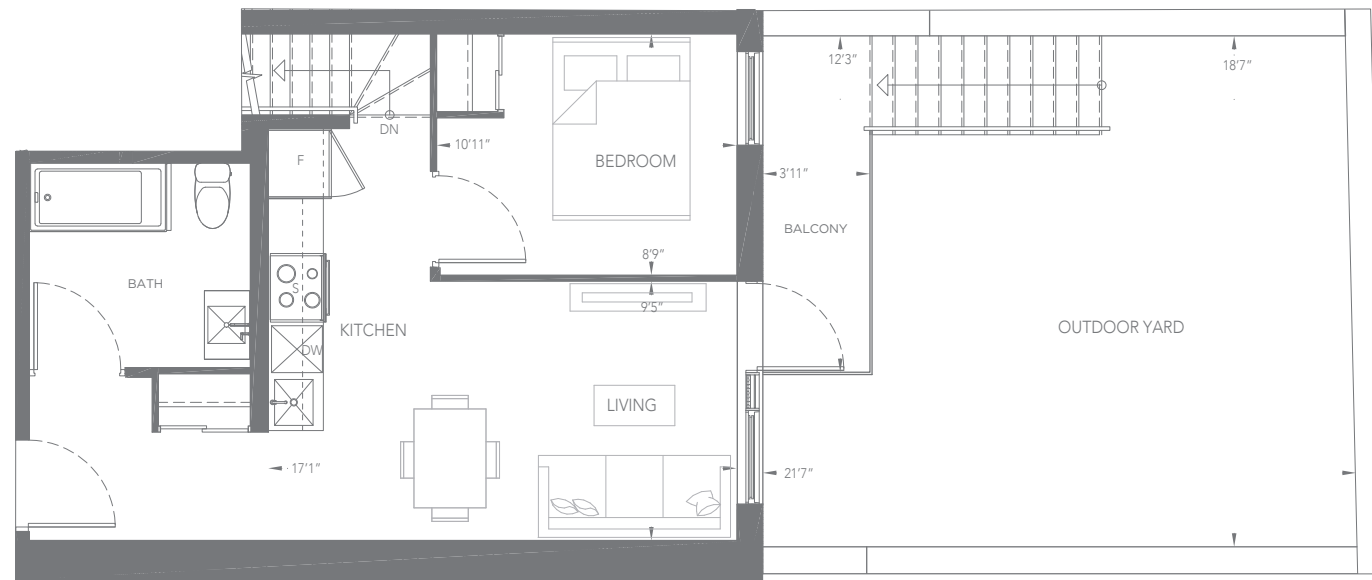

RESIDENCE N°. 44

3 BEDROOM

Interior: 1,083 sq.ft. | Exterior: 473 sq.ft. | Total: 1,555 sq.ft.

FIRST FLOOR