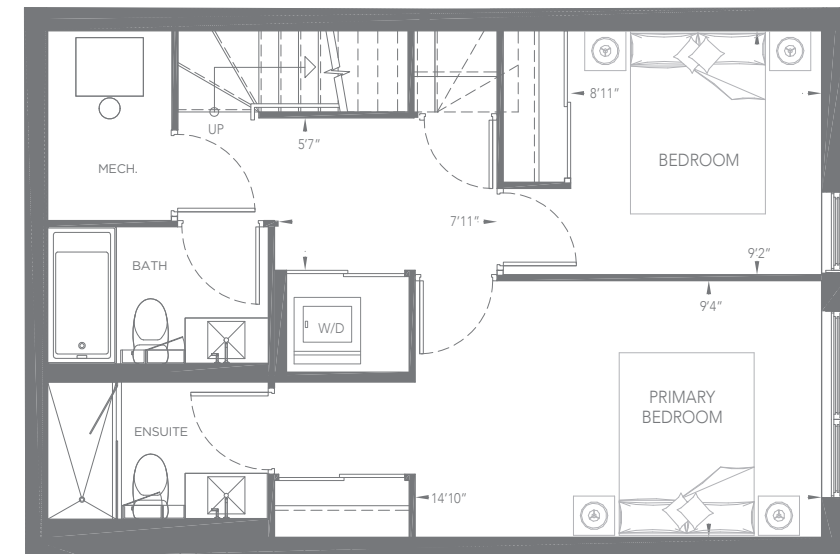

GROUND FLOOR