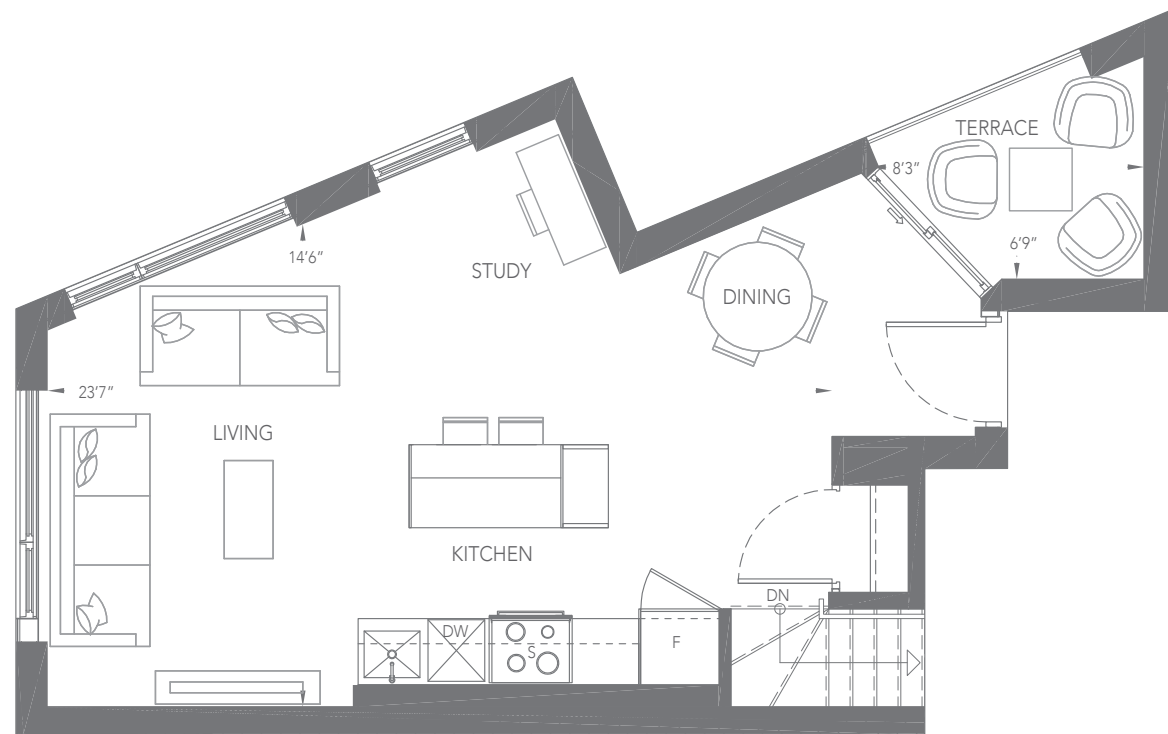

# BOULEVARD RESIDENCE N<sup>o</sup>. 8

2 BEDROOM + STUDY

Interior: 1,062 sq.ft. | Exterior: 47 sq.ft. | Total: 1,109 sq.ft.

# RESIDENCE N<sup>o</sup>. 8

2 BEDROOM + STUDY

Interior: 1,062 sq.ft. | Exterior: 47 sq.ft. | Total: 1,109 sq.ft.

FIRST FLOOR

GROUND FLOOR