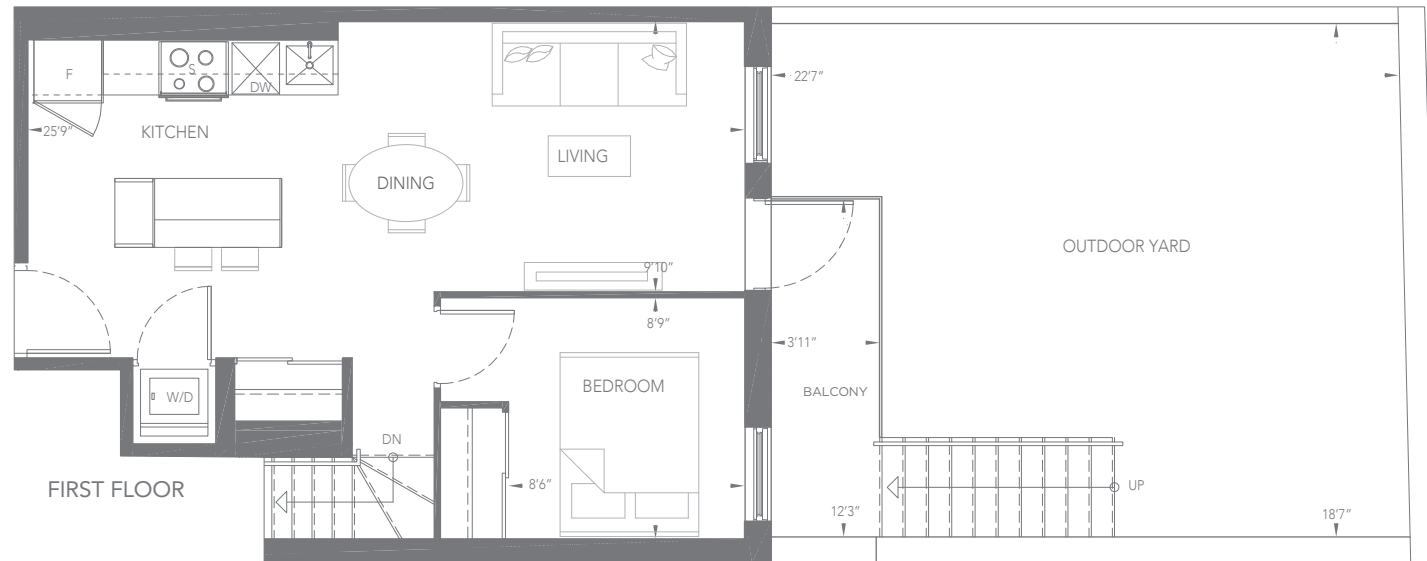

RESIDENCE N°. 48, 49

3 BEDROOM

Interior: 1,079 sq.ft. | Exterior: 476 sq.ft. | Total: 1,555 sq.ft.

GROUND FLOOR