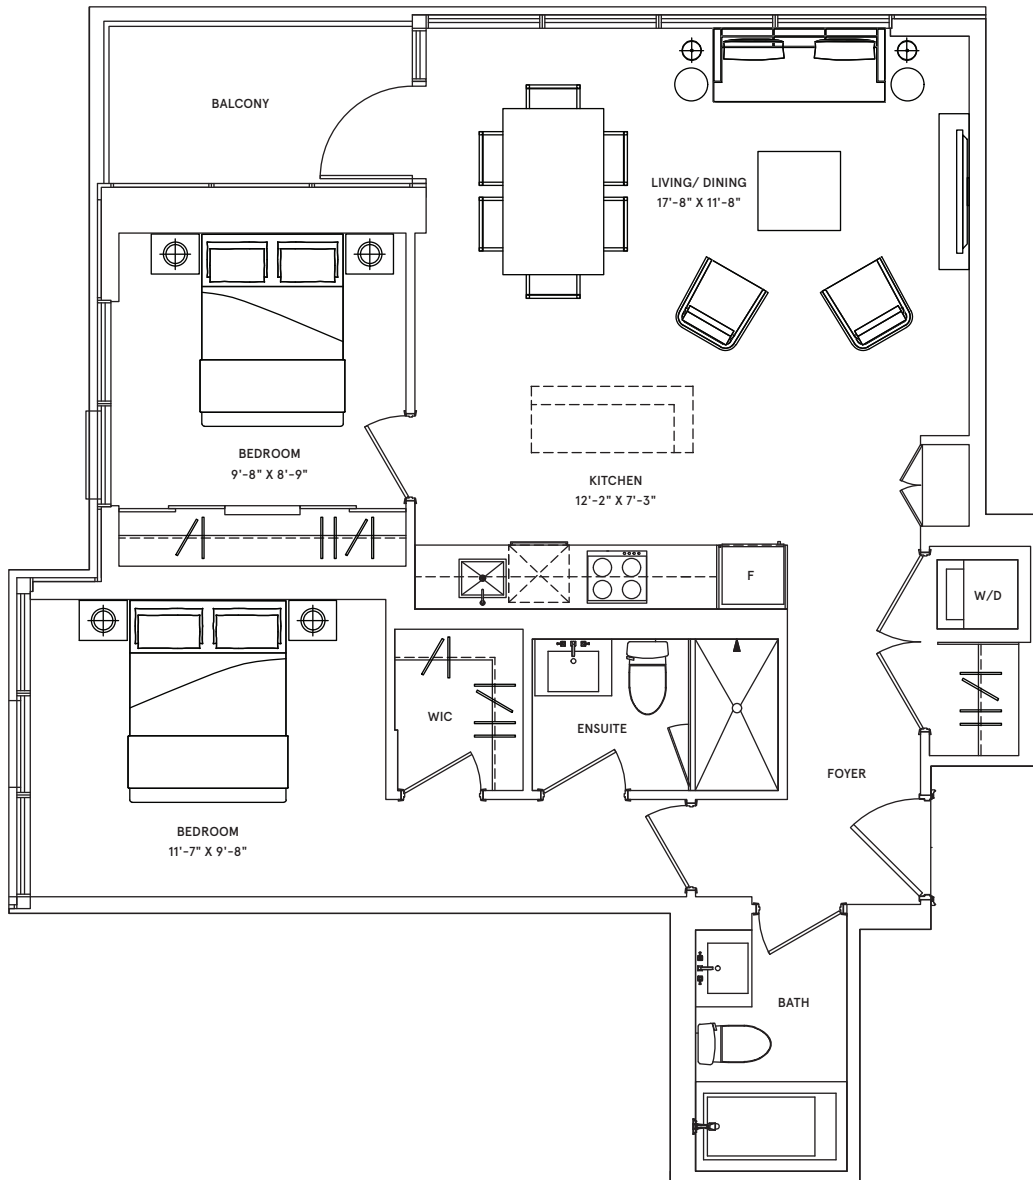

Helsinki

2 BEDROOM

TOTAL: 941 sq.ft. | INTERIOR: 888 sq.ft. | EXTERIOR: 53 sq.ft.

FLOORS 8-31