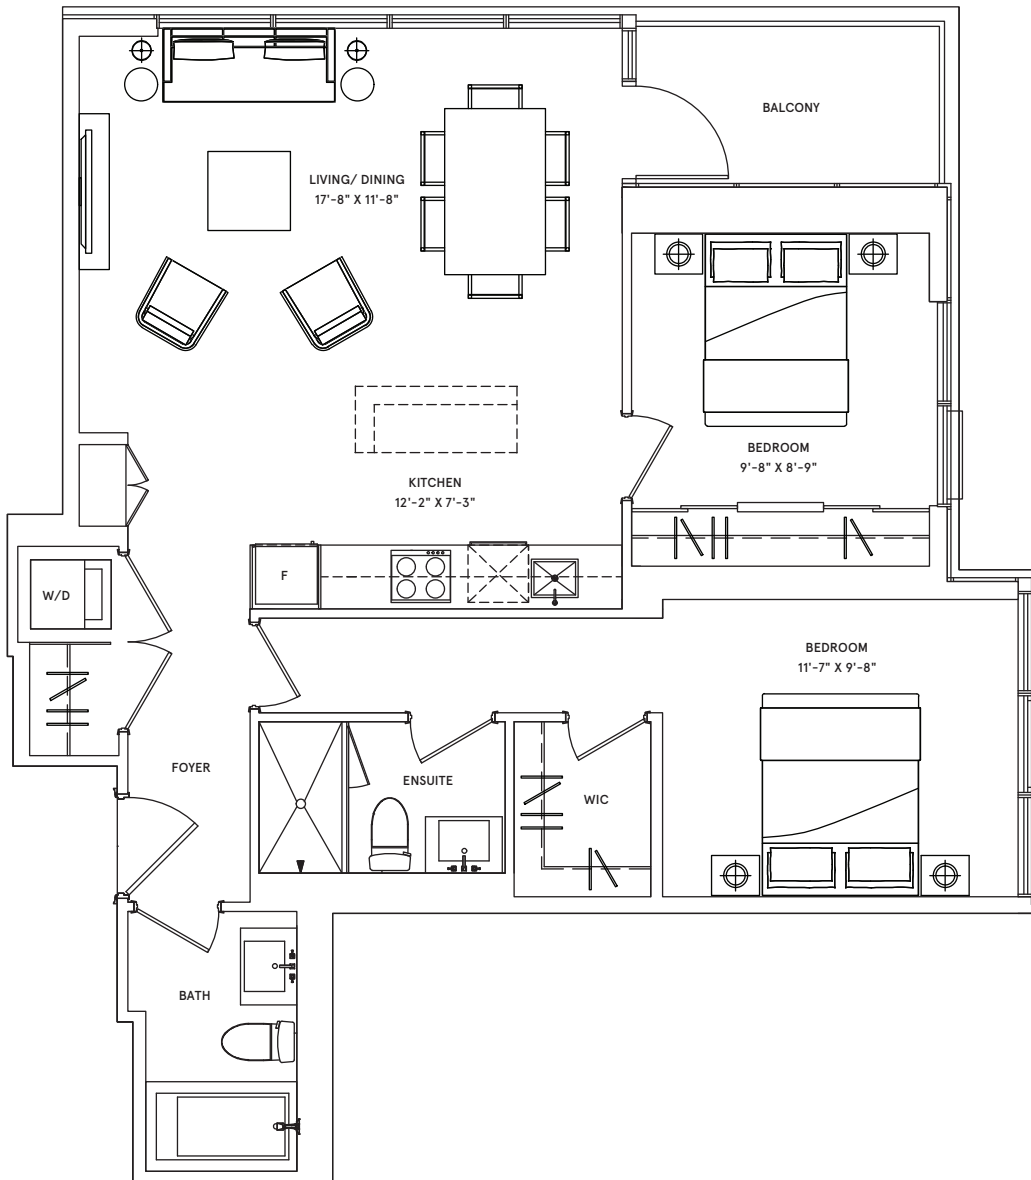

### 1 BEDROOM

TOTAL: 672 sq.ft. | INTERIOR: 562 sq.ft. | EXTERIOR: 110 sq.ft.

NORTH

FLOORS 8-31

### 2 BEDROOM

TOTAL: 941 sq.ft. | INTERIOR: 888 sq.ft. | EXTERIOR: 53 sq.ft.

FLOORS 8-31