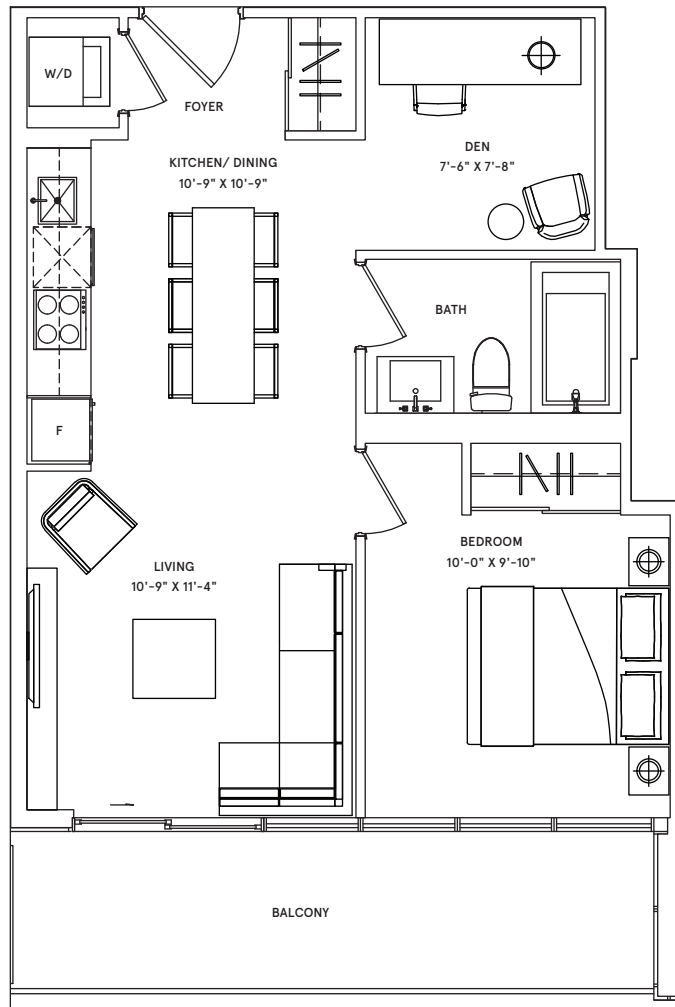

### 2 BEDROOM

TOTAL: 939 sq.ft. | INTERIOR: 886 sq.ft. | EXTERIOR: 53 sq.ft.

FLOORS 8-31

## Bordeaux

1 BEDROOM + DEN

TOTAL: 665 sq.ft. | INTERIOR: 555 sq.ft. | EXTERIOR: 110 sq.ft.

NORTH

FLOORS 8-31