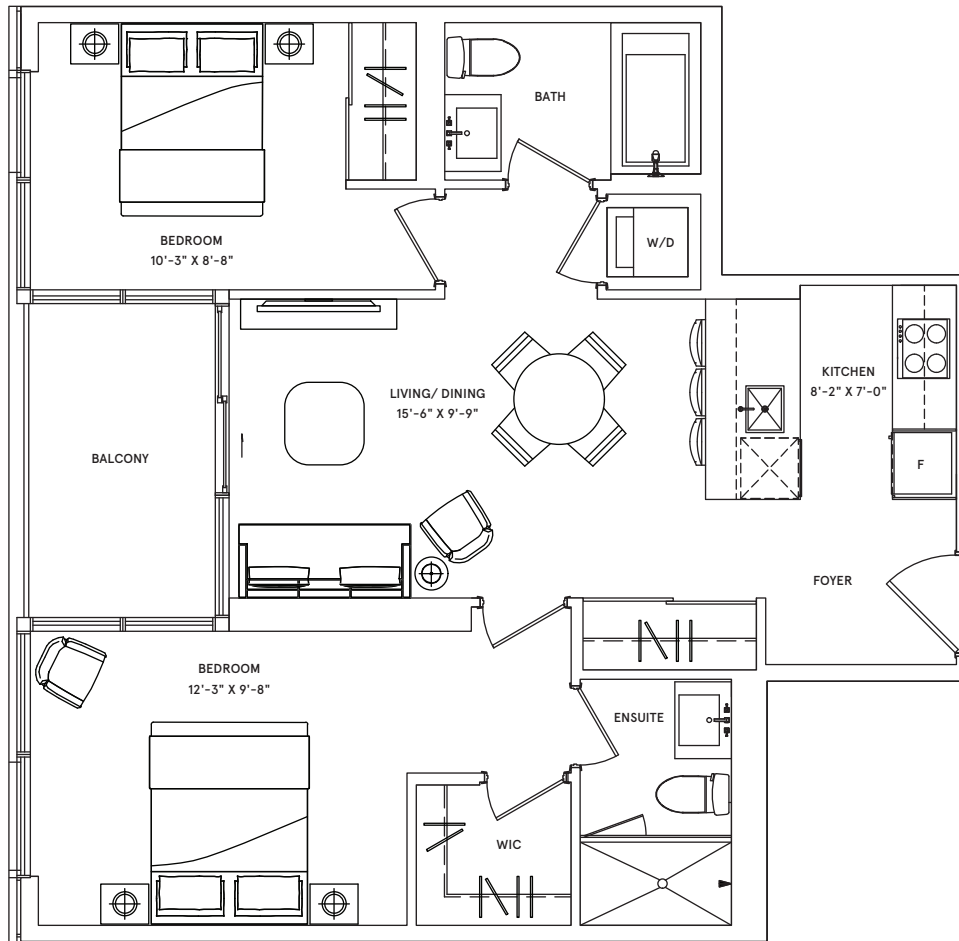

### 2 BEDROOM

TOTAL: 939 sq.ft. | INTERIOR: 886 sq.ft. | EXTERIOR: 53 sq.ft.

FLOORS 8-31

## Bordeaux

1 BEDROOM + DEN

TOTAL: 665 sq.ft. | INTERIOR: 555 sq.ft. | EXTERIOR: 110 sq.ft.

NORTH

FLOORS 8-31

## Dubrovnik

2 BEDROOM

TOTAL: 813 sq.ft. | INTERIOR: 749 sq.ft. | EXTERIOR: 64 sq.ft.

FLOORS 8-31