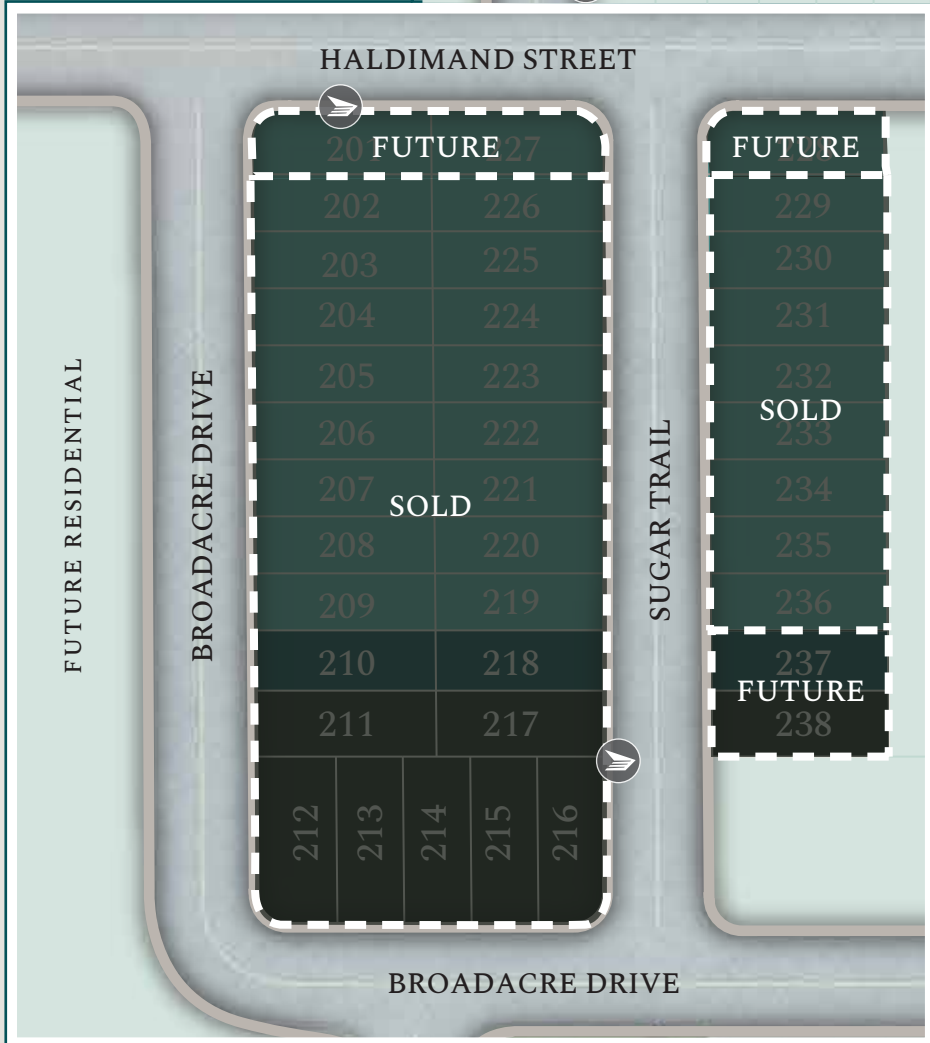

• WALLACETON •

• PHASE 2 •

- 34FT LOTS
- 36FT LOTS
- 40FT LOTS
- 50FT LOTS

FUSION
HOMES

All lot renderings are artist's concepts and drawing is not to scale. All materials, specifications and lot dimensions are subject to change without notice. E. & O. E.