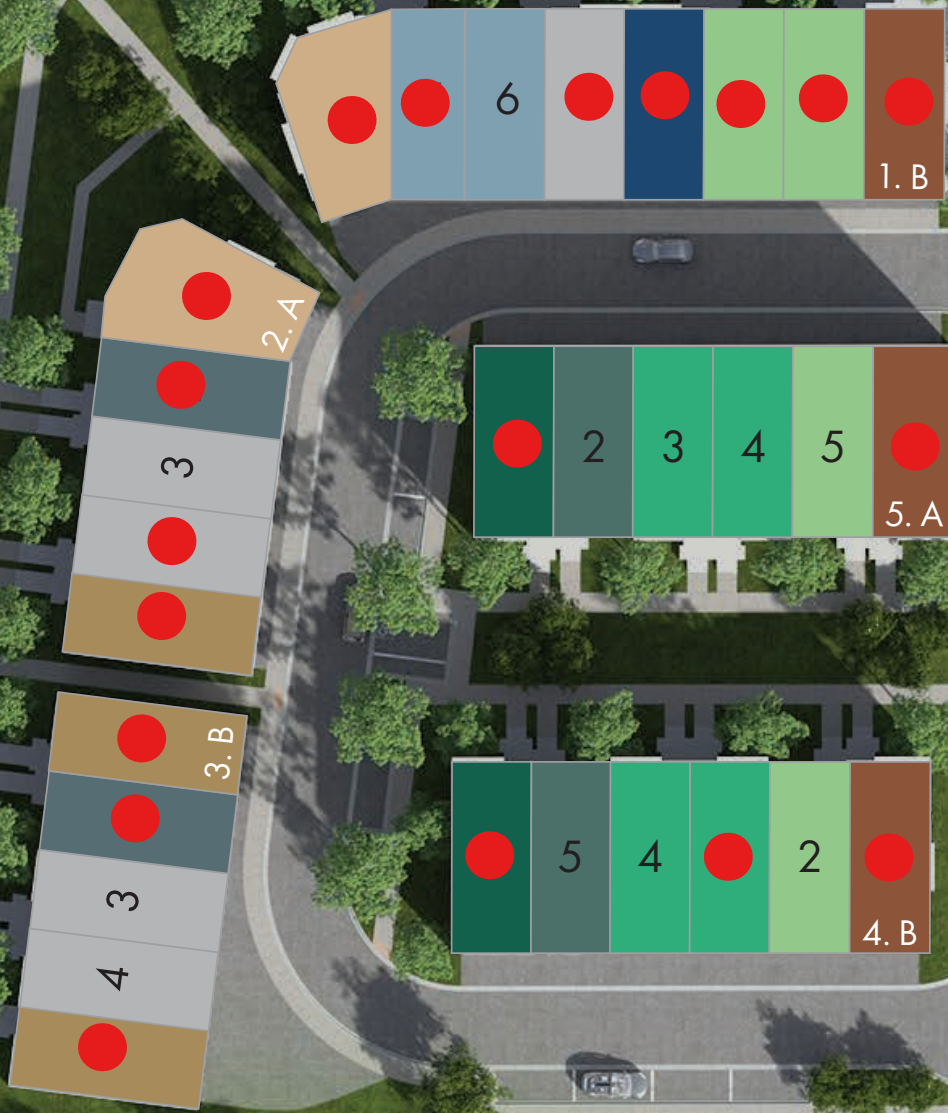

IVYLEA

TOWNS IN RICHMOND HILL

LESLIE ST

REAR LANE

- | | |
|--|---|
|  ACACIA |  CYPRUS |
|  LAUREL |  ROSEWOOD |
|  ANGELICA |  OLEANDER |
|  ANGELICA-MOD |  SYCAMORE |
|  BANYAN |  CENTURION |
|  BALSAM | |

MARLIN
SPRING

 Greybrook
Realty Partners

Site plan rendering is artist's concept and subject to change without notice. Dimensions and specifications are subject to change without notice. Map not to scale, E.&O.E. 2022