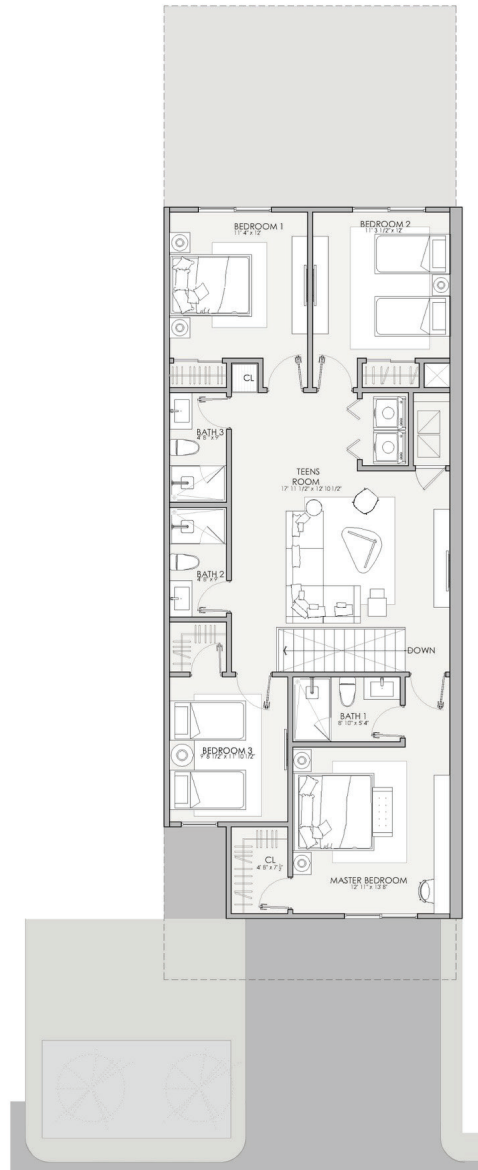

TOWNHOUSES  
5 BEDROOM

Interior: 2,729.00 SQ.FT.  
Exterior: 397.50 SQ.FT.  
Total: 3,126.50 SQ.FT.

FIRST FLOOR

SECOND FLOOR

TOWNHOUSES  
6 BEDROOM

Interior: 2,729.00 SQ.FT.  
Exterior: 397.50 SQ.FT.  
Total: 3,126.50 SQ.FT.

FIRST FLOOR

SECOND FLOOR