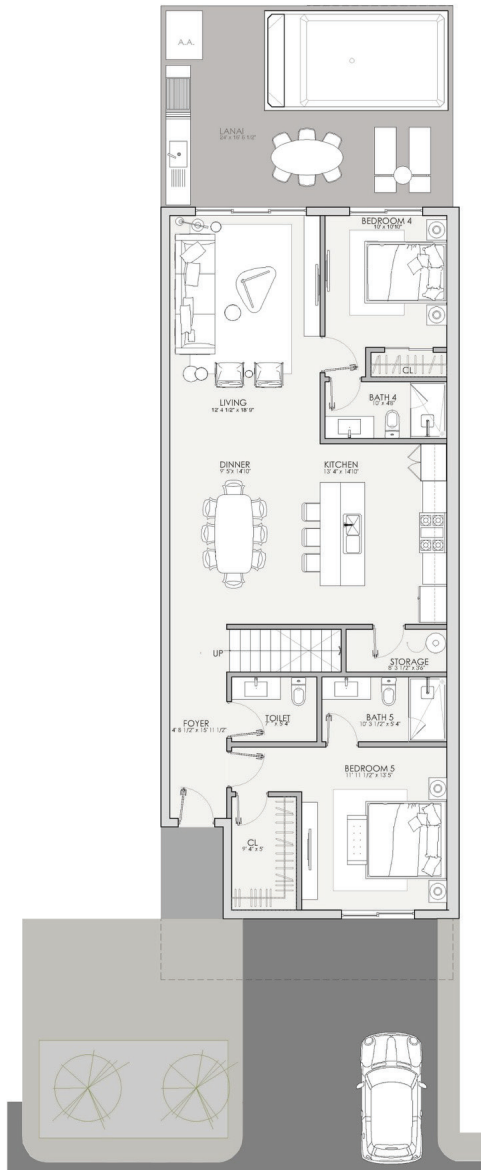

TOWNHOUSES  
5 BEDROOM

Interior: 2,729.00 SQ.FT.  
Exterior: 397.50 SQ.FT.  
Total: 3,126.50 SQ.FT.

FIRST FLOOR

SECOND FLOOR

TOWNHOUSES  
6 BEDROOM

Interior: 2,729.00 SQ.FT.  
Exterior: 397.50 SQ.FT.  
Total: 3,126.50 SQ.FT.

FIRST FLOOR

SECOND FLOOR