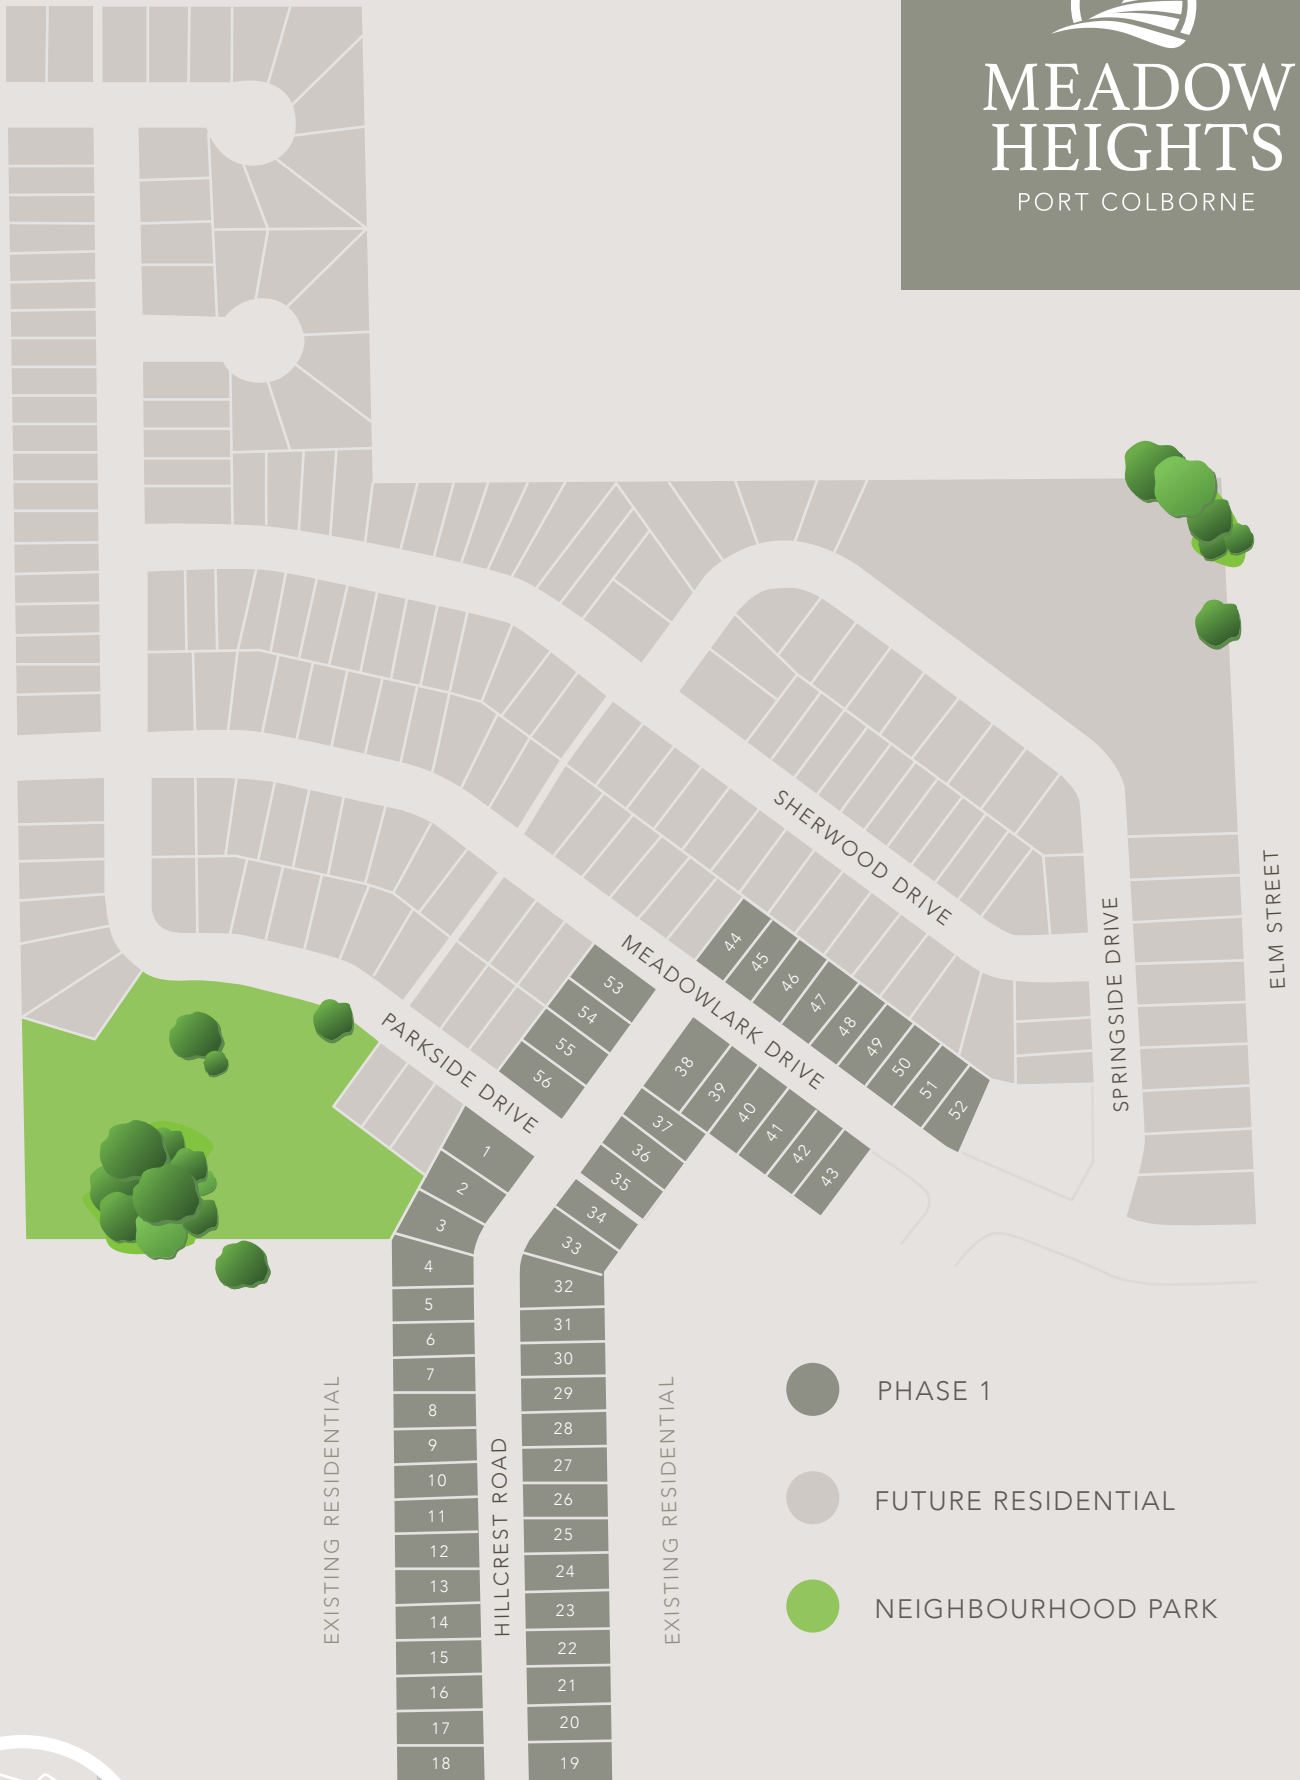

# MEADOW HEIGHTS

PORT COLBORNE

-  PHASE 1
-  FUTURE RESIDENTIAL
-  NEIGHBOURHOOD PARK

EXISTING RESIDENTIAL

**DUNSIRE** | EST. 2010  
DEVELOPMENTS

Illustration is artist's concept only. Site plan is not to scale and is subject to change without notice. Lot references do not denote the legal description of the lots and are for general reference and location purposes only. E & OE.