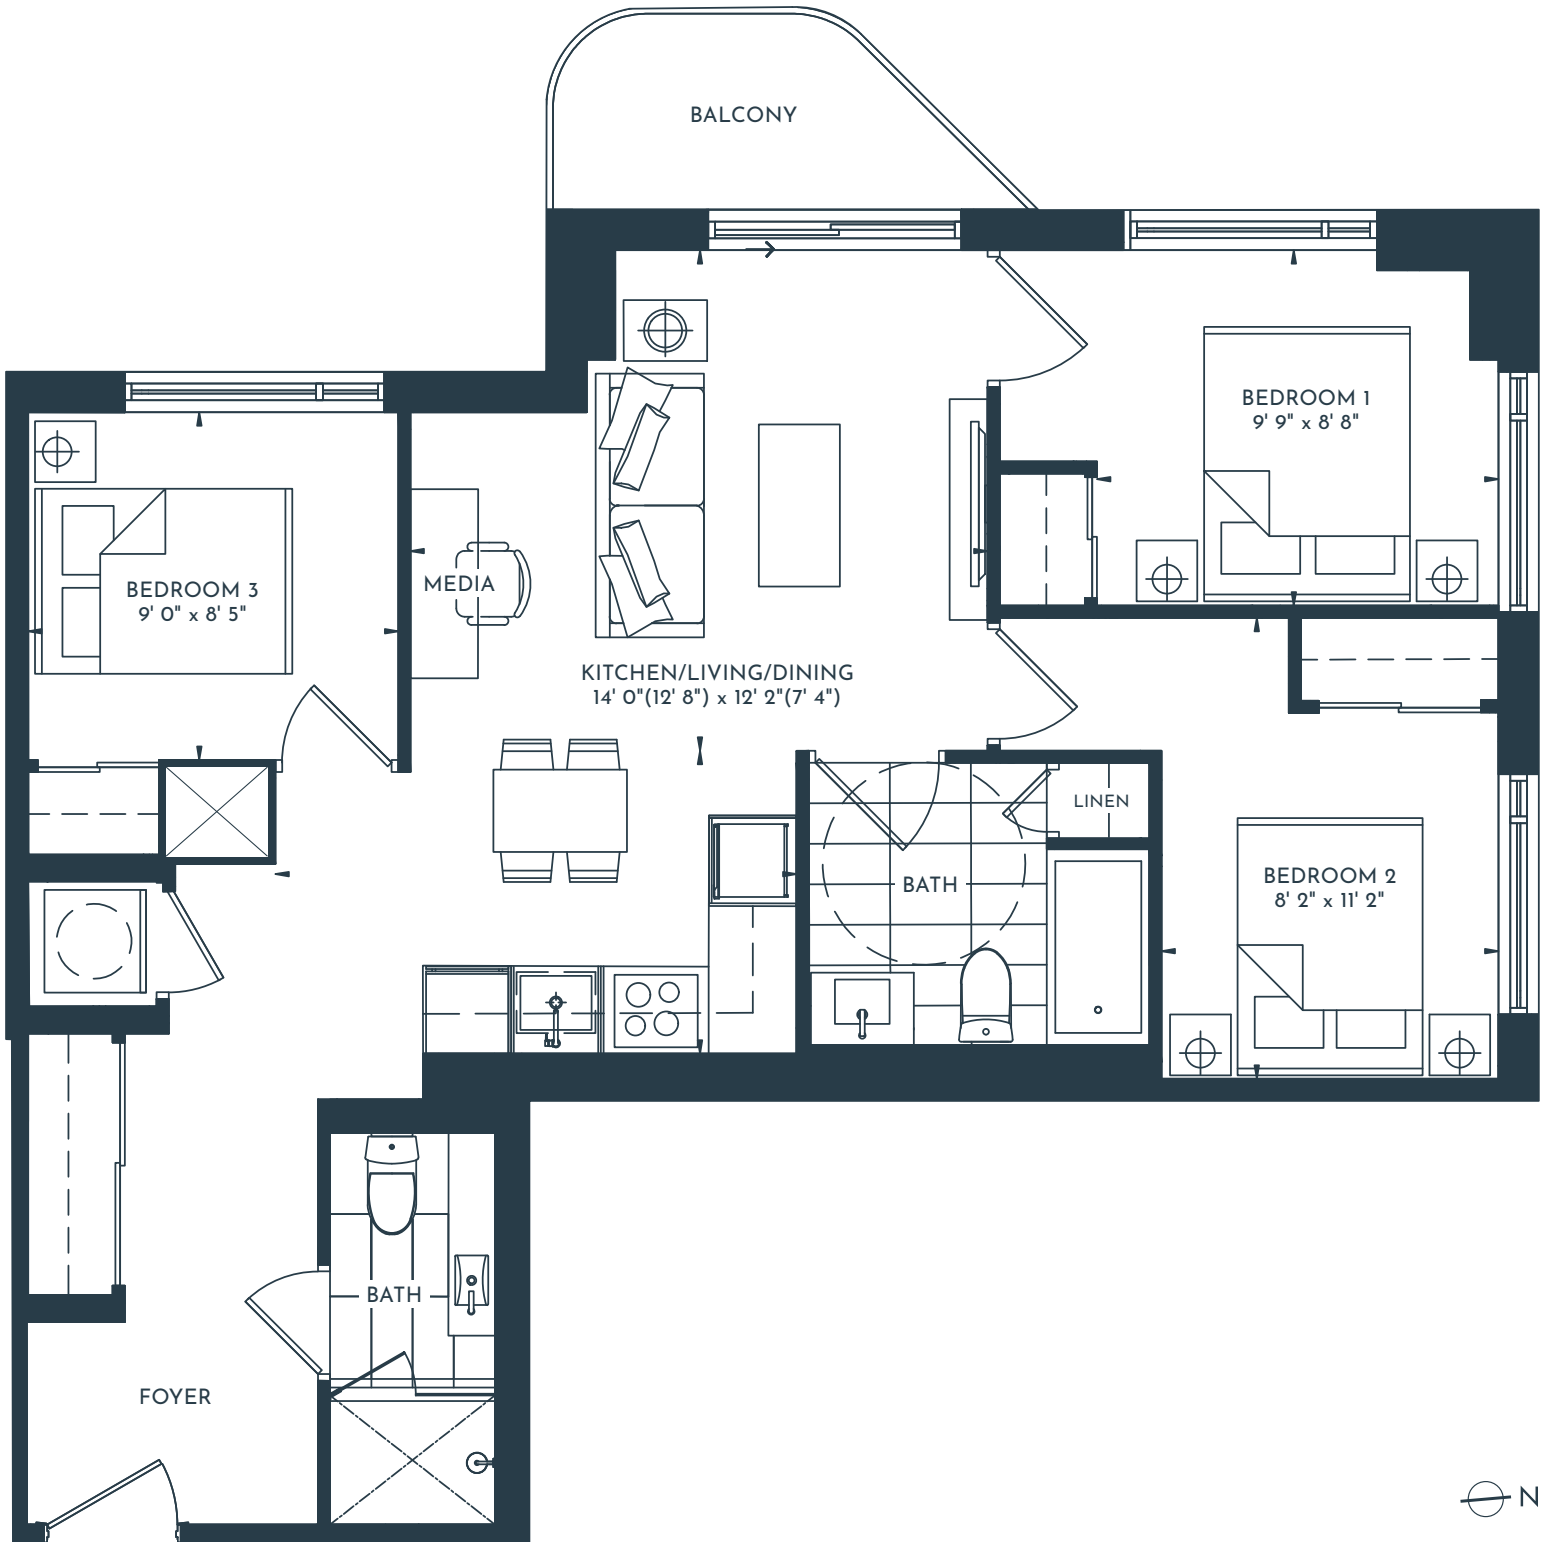

SUITE 07(BF)

3 BEDROOM + MEDIA | 2 BATH

889 SQ. FT. | BALCONY 42 SQ. FT. | TOTAL 931 SQ. FT.

TOWER 1 AT

UNIONCITY

METROPIA

Note: All prices, figures, sizes, specifications and information are subject to change without notice. E. & O.E. All areas and dimensions stated are approximate. Actual usable floor space, living area and square footages may vary from stated floor areas. All illustrations are artists concepts only. Unit shown may be the reverse layout of the unit purchased. Purchase price does not include any furniture. © 2023 Metropia.

LEVEL 7-16 - UNIT 07(BF)
TOWER 1

SUITE 10

3 BEDROOM + MEDIA | 2 BATH

901 SQ. FT. | BALCONY 42 SQ. FT. | TOTAL 943 SQ. FT.

TOWER 1 AT

UNIONCITY

METROPIA

Note: All prices, figures, sizes, specifications and information are subject to change without notice. E. & O.E. All areas and dimensions stated are approximate. Actual usable floor space, living area and square footages may vary from stated floor areas. All illustrations are artists concepts only. Unit shown may be the reverse layout of the unit purchased. Purchase price does not include any furniture. © 2023 Metropia.

LEVEL 7-38 - UNIT 10

TOWER 1