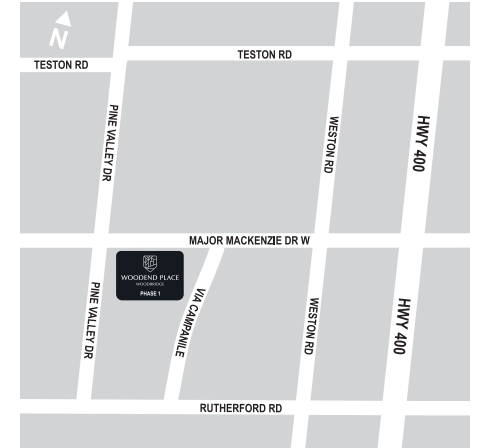

MAJOR MACKENZIE DRIVE WEST

WOODEND PLACE  
WOODBRIDGE

- 20' 2-Storey Towns
- 20' 3-Storey Towns
- Future Release

Artist's concept. Site Plan is not to scale and is provided for general information only. Sidewalk locations may vary. All details should be confirmed with Sales Representative and municipality. E. & O. E. October 2023