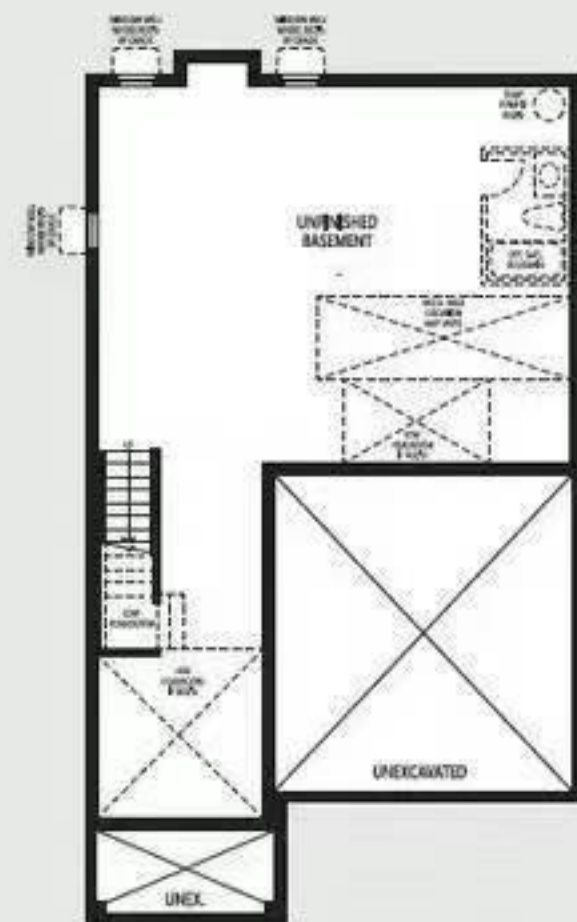

DOUBLE CAR GARAGE DETACHED HOME

THE LAVENDER

2,466 SQ. FT.

(INCLUDES 15 SQ. FT. OPEN TO ABOVE)

\$1,991,990

GROUND FLOOR

SECOND FLOOR

BASEMENT

万锦核心位置，驱车3分钟上404，5分钟到小商圈和Costco

Home Office Package Available in Select Bedrooms & Dens. Please speak to your Design Consultant for more information.

DOUBLE CAR GARAGE DETACHED HOME

THE VIOLET

3,100 SQ. FT.

(INCL. 55 SQ. FT. OPEN TO ABOVE)

\$2,171,990

Modern

English Manor

万锦核心位置独立屋，
3100 尺面积，110 尺加
深 lot，25 年 4 月交房！

GROUND FLOOR

SECOND FLOOR

BASEMENT

Home Office Package Available in Select Bedrooms & Dens.
Please speak to your Design Consultant for more information.

SINGLE CAR GARAGE DETACHED HOME

THE NAVY

1,830 SQ. FT.

(INCL. 16 SQ. FT. OPEN TO ABOVE)