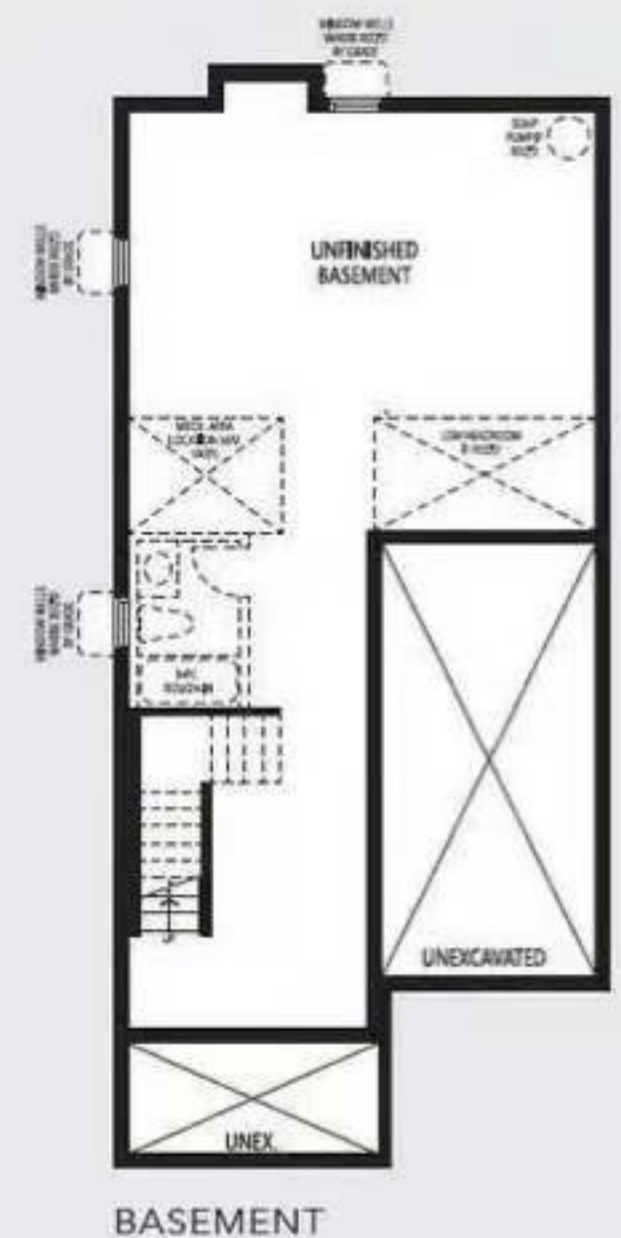

Home Office Package Available in Select Bedrooms & Dens. Please speak to your Design Consultant for more information.