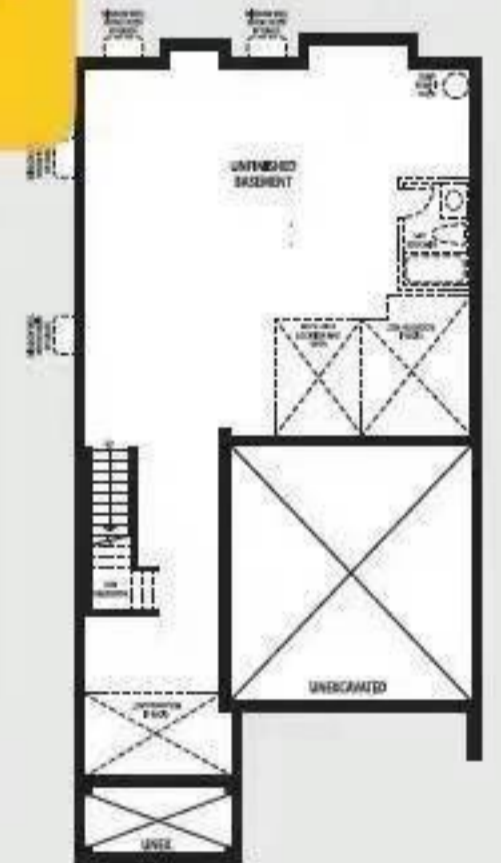

DOUBLE CAR GARAGE DETACHED HOME

THE LAVENDER

2,466 SQ. FT.

(INCLUDES 15 SQ. FT. OPEN TO ABOVE)

\$1,991,990

GROUND FLOOR

SECOND FLOOR

BASEMENT

(INCL. 55 SQ. FT. OPEN TO ABOVE)

\$2,171,990

Modern

English Manor

万锦核心位置独立屋，
3100 尺面积，110 尺加
深 lot，25 年 4 月交房！

GROUND FLOOR

SECOND FLOOR

BASEMENT

Home Office Package Available in Select Bedrooms & Dens.
Please speak to your Design Consultant for more information.

SINGLE CAR GARAGE DETACHED HOME

THE NAVY

1,830 SQ. FT.

(INCL. 16 SQ. FT. OPEN TO ABOVE)