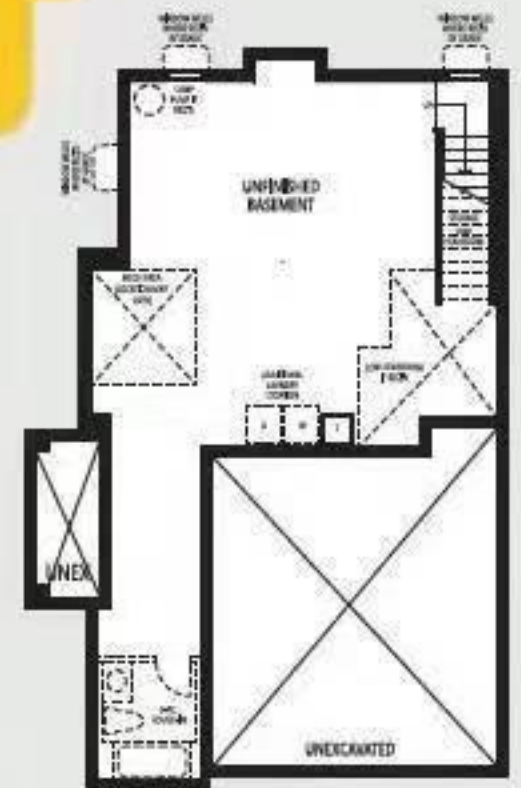

DOUBLE CAR GARAGE DETACHED HOME

THE LAVENDER

2,466 SQ. FT.

(INCLUDES 15 SQ. FT. OPEN TO ABOVE)

\$1,991,990

GROUND FLOOR

SECOND FLOOR

BASEMENT

Home Office Package Available in Select Bedrooms & Dens.
Please speak to your Design Consultant for more information.

SINGLE CAR GARAGE DETACHED HOME

THE NAVY

1,830 SQ. FT.

(INCL. 16 SQ. FT. OPEN TO ABOVE)

2,121 SQ. FT.

\$1,783,990

English Manor

Modern

万锦核心位置双车库独立屋，4房3.5卫，免费转让，今年10月交房！

GROUND FLOOR

SECOND FLOOR

BASEMENT

EM-1, MO-1 & TA-1 Elevations will have a modified porch configuration and reduced overall square footage.

Home Office Package Available in Select Bedrooms & Dens. Please speak to your Design Consultant for more information.