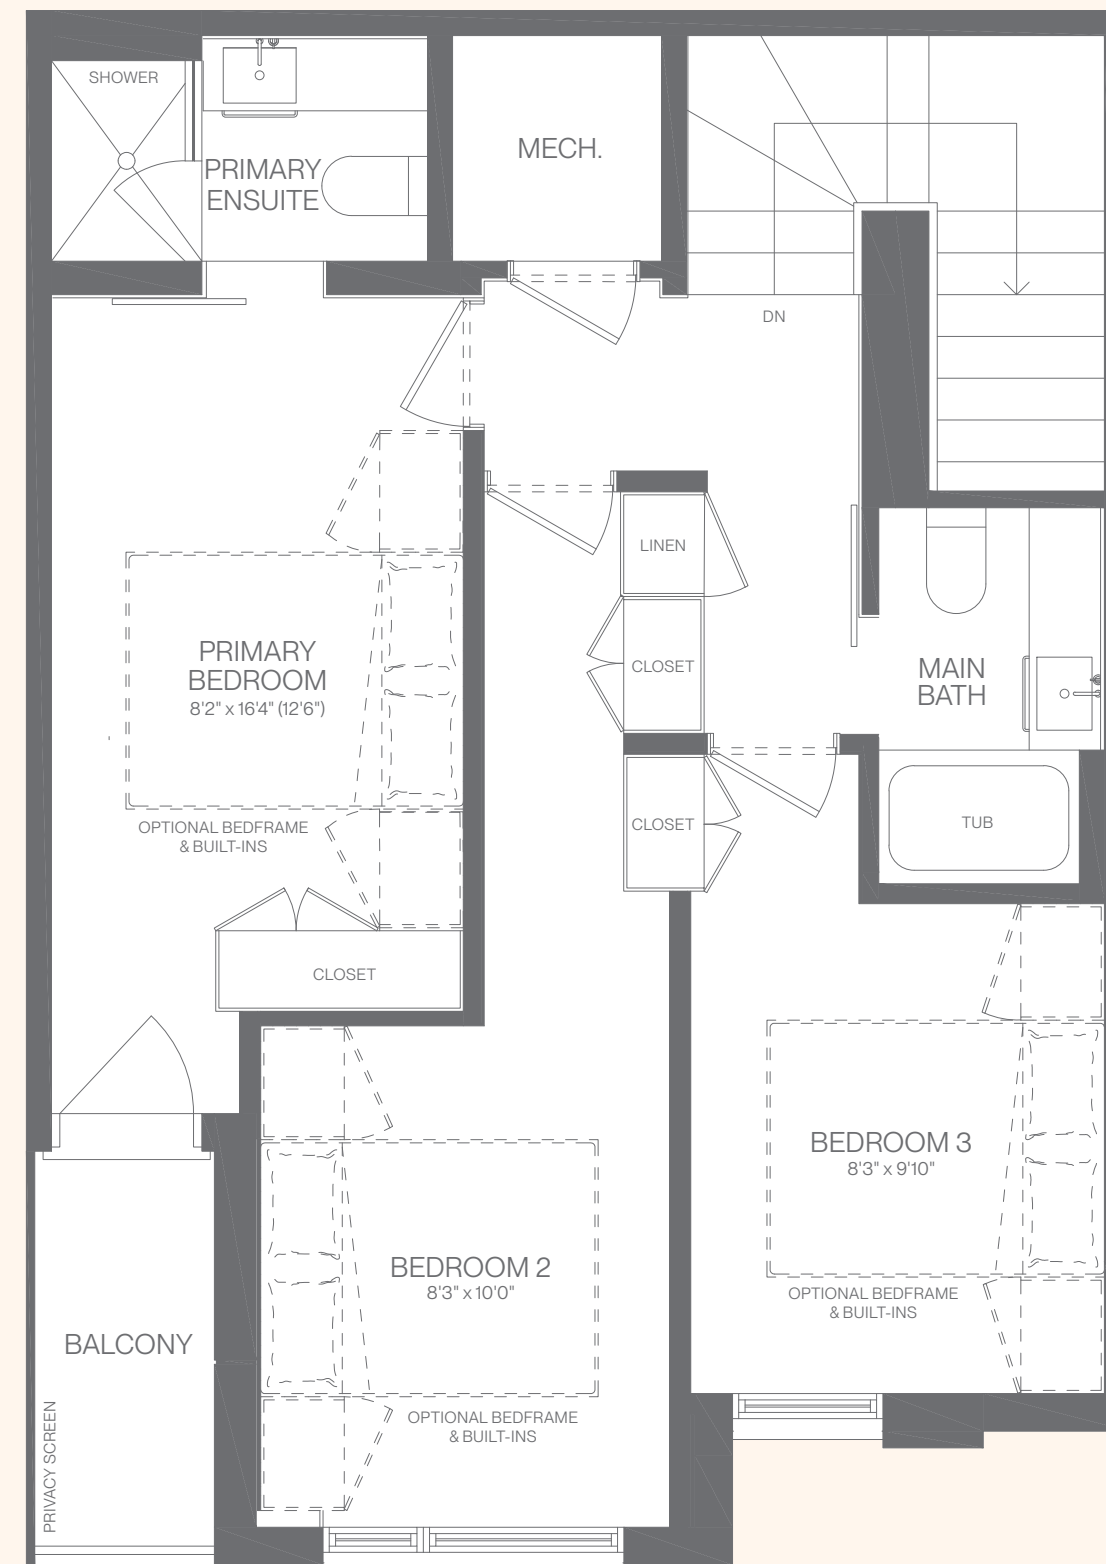

GARDEN COLLECTION MODEL G-INT

1,246 sq.ft. includes 123 sq.ft. of outdoor living area

GROUND LEVEL

LOWER LEVEL

GARDEN COLLECTION MODEL G-END

1,269 sq.ft. includes 124 sq.ft. of outdoor living area

GROUND LEVEL

LOWER LEVEL

GARDEN COLLECTION MODEL G-COR

1,296 sq.ft. includes 126 sq.ft. of outdoor living area

GROUND LEVEL

LOWER LEVEL

TERRACE COLLECTION MODEL U-INT

1,340 sq.ft. includes 120 sq.ft. of outdoor living area

MAIN LEVEL

UPPER LEVEL

TERRACE COLLECTION MODEL U-END

1,355 sq.ft. includes 125 sq.ft. of outdoor living area

MAIN LEVEL

UPPER LEVEL

TERRACE COLLECTION MODEL U-COR

1,394 sq.ft. includes 129 sq.ft. of outdoor living area