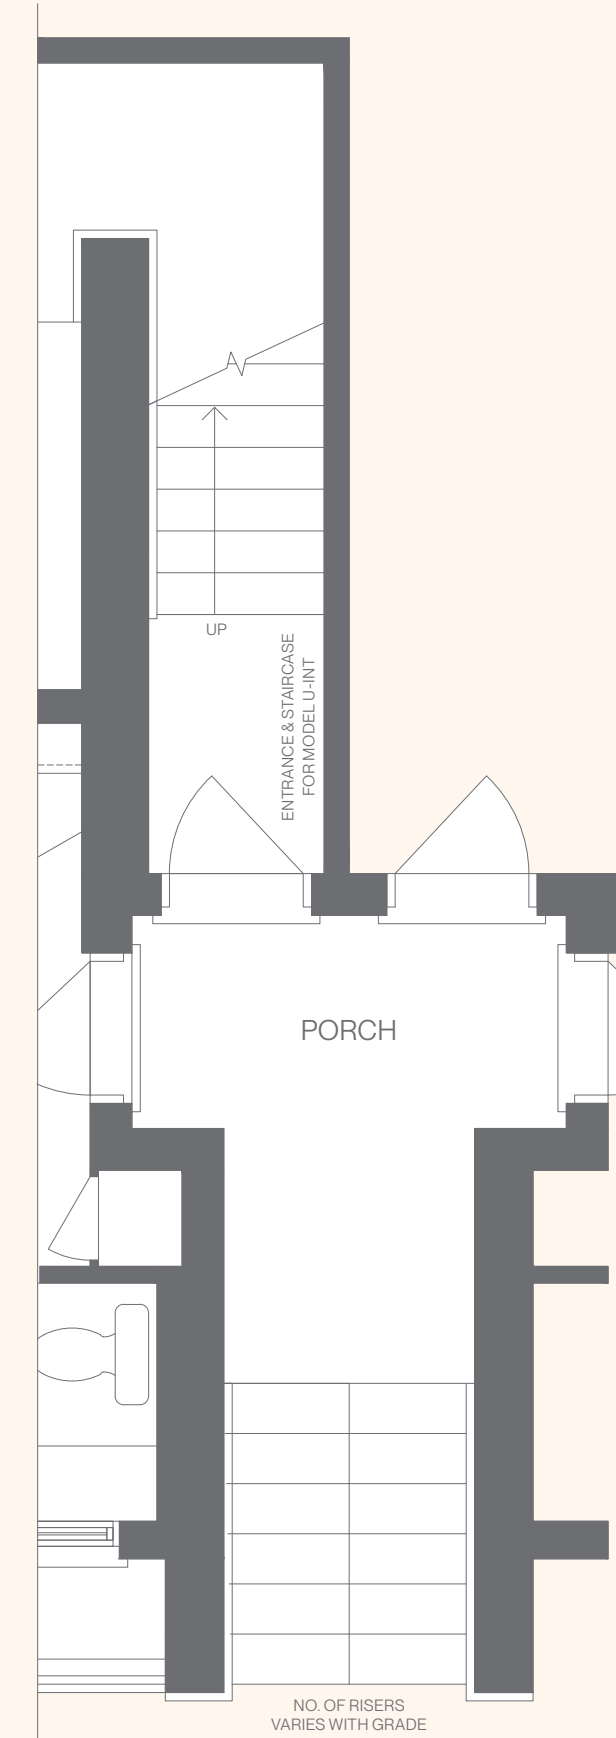

GARDEN COLLECTION MODEL G-INT

1,246 sq.ft. includes 123 sq.ft. of outdoor living area

GROUND LEVEL

LOWER LEVEL

GARDEN COLLECTION MODEL G-END

1,269 sq.ft. includes 124 sq.ft. of outdoor living area

GROUND LEVEL

LOWER LEVEL

GARDEN COLLECTION MODEL G-COR

1,296 sq.ft. includes 126 sq.ft. of outdoor living area

GROUND LEVEL

LOWER LEVEL

TERRACE COLLECTION MODEL U-INT

1,340 sq.ft. includes 120 sq.ft. of outdoor living area

MAIN LEVEL

UPPER LEVEL

TERRACE COLLECTION MODEL U-END

1,355 sq.ft. includes 125 sq.ft. of outdoor living area

MAIN LEVEL

UPPER LEVEL

TERRACE COLLECTION MODEL U-COR

1,394 sq.ft. includes 129 sq.ft. of outdoor living area