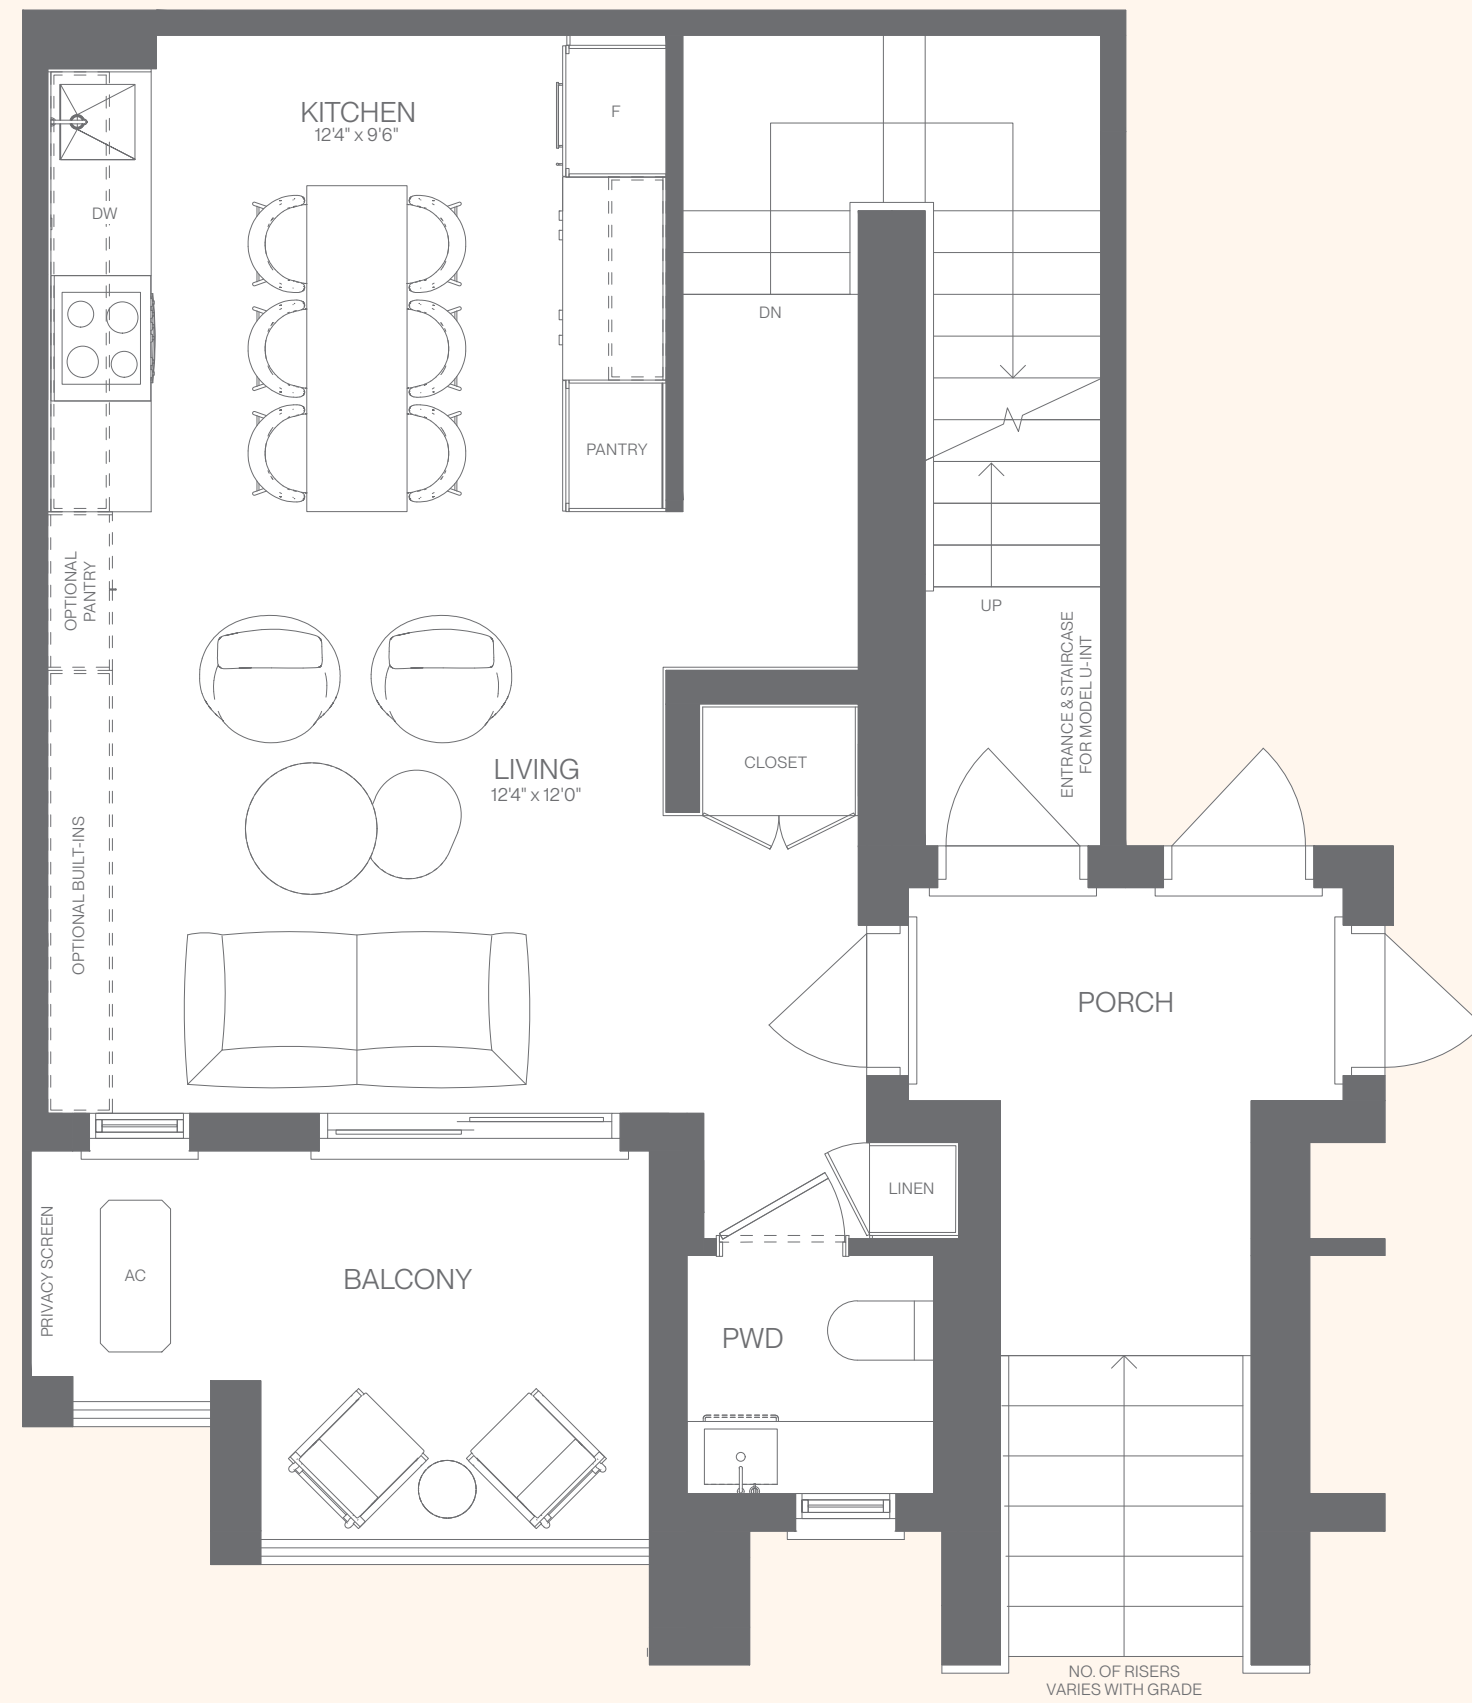

GARDEN COLLECTION MODEL G-INT

1,246 sq.ft. includes 123 sq.ft. of outdoor living area

GROUND LEVEL

LOWER LEVEL

GARDEN COLLECTION MODEL G-END

1,269 sq.ft. includes 124 sq.ft. of outdoor living area

GROUND LEVEL

LOWER LEVEL

GARDEN COLLECTION MODEL G-COR

1,296 sq.ft. includes 126 sq.ft. of outdoor living area

GROUND LEVEL

LOWER LEVEL

TERRACE COLLECTION MODEL U-INT

1,340 sq.ft. includes 120 sq.ft. of outdoor living area

MAIN LEVEL

UPPER LEVEL

TERRACE COLLECTION MODEL U-END

1,355 sq.ft. includes 125 sq.ft. of outdoor living area

MAIN LEVEL

UPPER LEVEL

TERRACE COLLECTION MODEL U-COR

1,394 sq.ft. includes 129 sq.ft. of outdoor living area