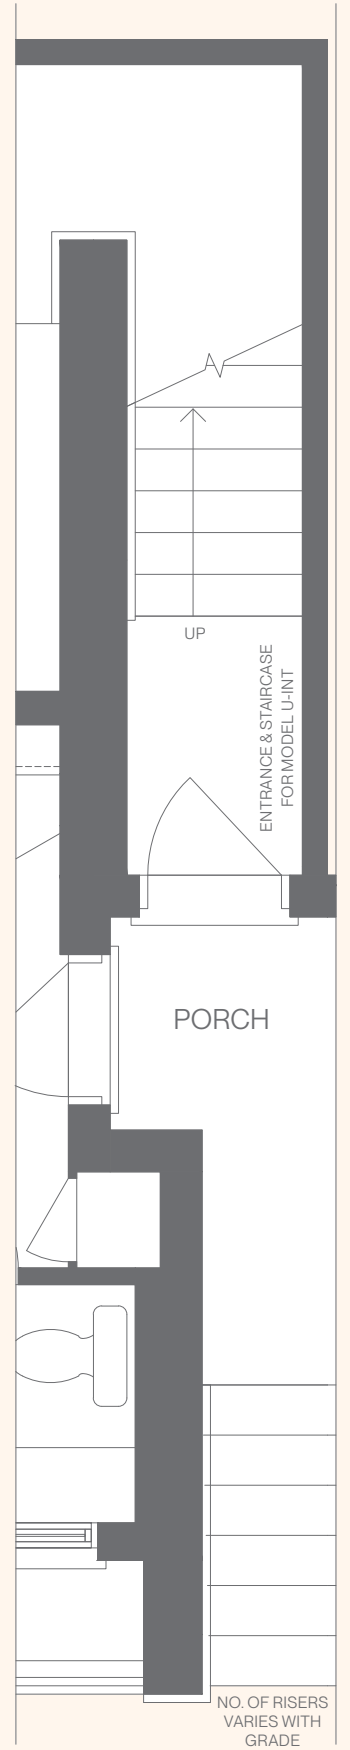

NO. OF RISERS
VARIES WITH
GRADE