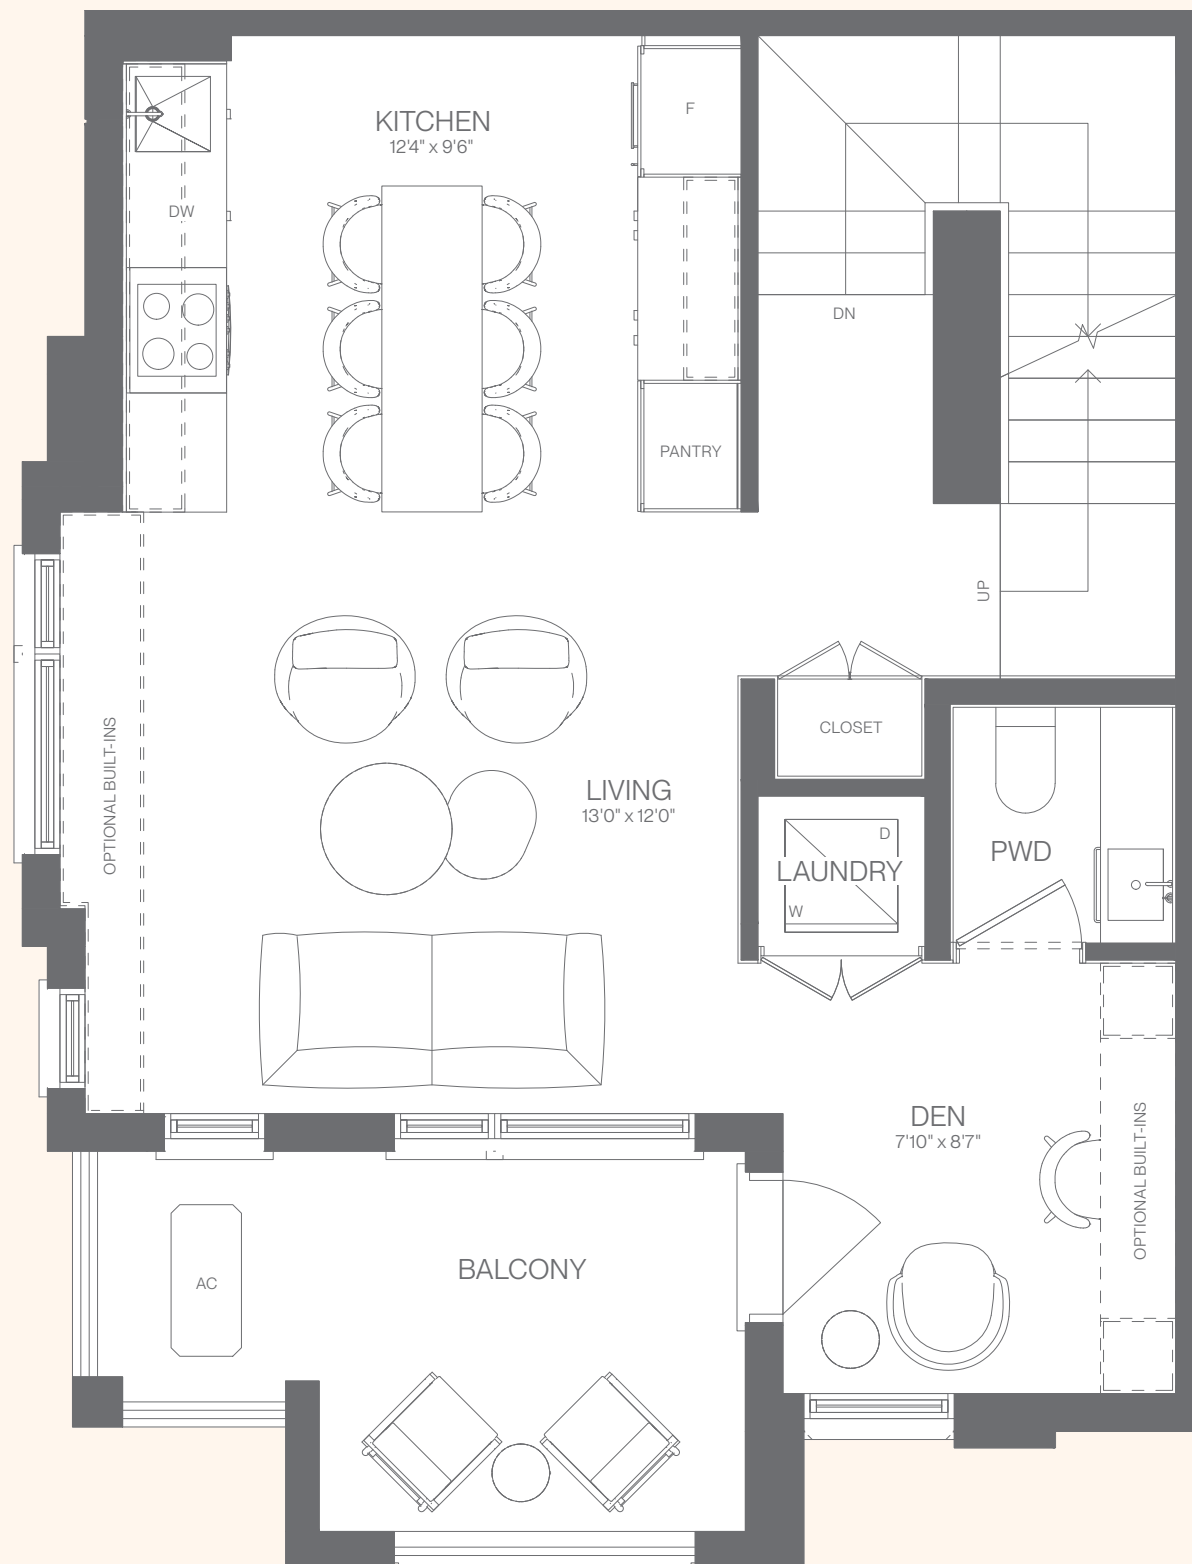

GARDEN COLLECTION MODEL G-INT

1,246 sq.ft. includes 123 sq.ft. of outdoor living area

GROUND LEVEL

LOWER LEVEL

GARDEN COLLECTION MODEL G-END

1,269 sq.ft. includes 124 sq.ft. of outdoor living area

GROUND LEVEL

LOWER LEVEL

GARDEN COLLECTION MODEL G-COR

1,296 sq.ft. includes 126 sq.ft. of outdoor living area

GROUND LEVEL

LOWER LEVEL

TERRACE COLLECTION MODEL U-INT

1,340 sq.ft. includes 120 sq.ft. of outdoor living area

MAIN LEVEL

UPPER LEVEL

TERRACE COLLECTION MODEL U-END

1,355 sq.ft. includes 125 sq.ft. of outdoor living area

MAIN LEVEL

UPPER LEVEL

TERRACE COLLECTION MODEL U-COR

1,394 sq.ft. includes 129 sq.ft. of outdoor living area