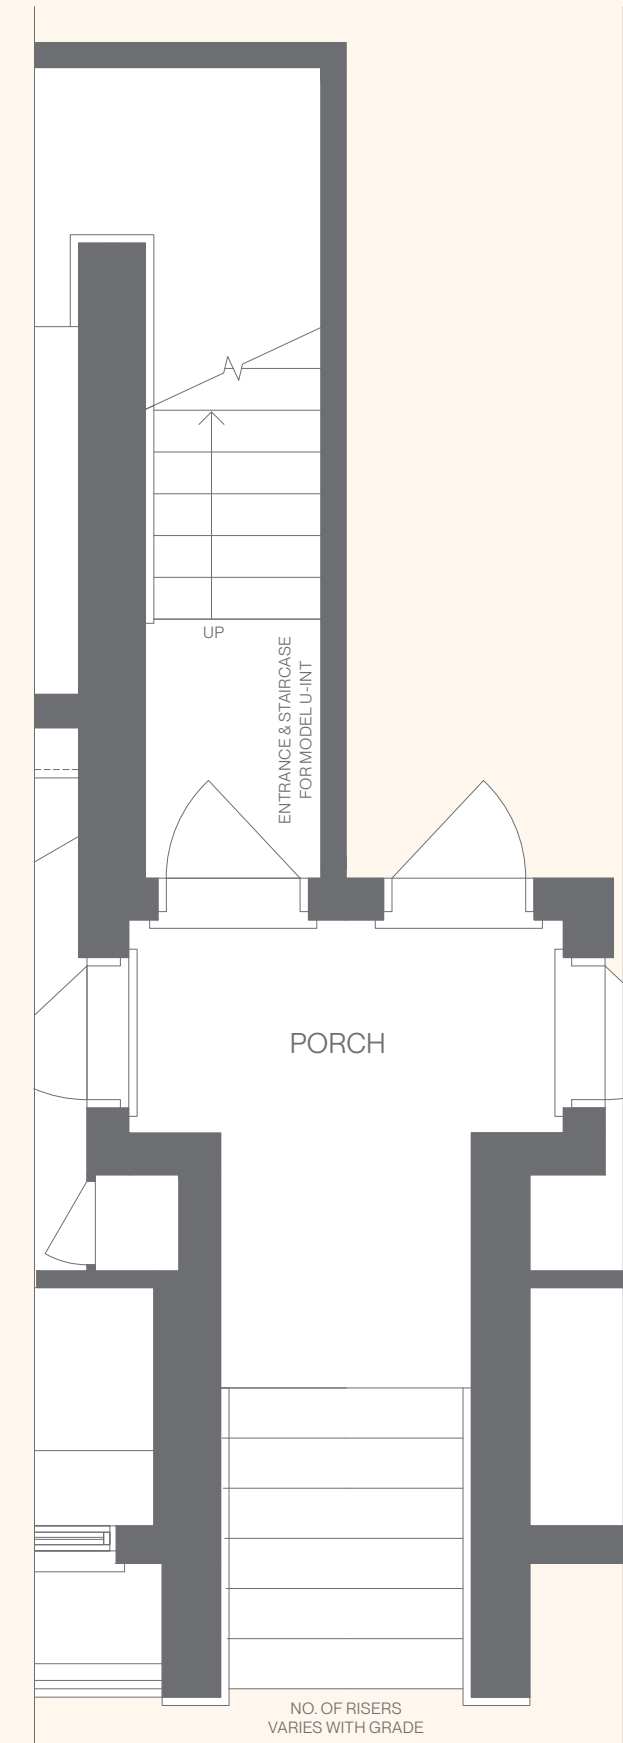

GARDEN COLLECTION MODEL G-INT

1,246 sq.ft. includes 123 sq.ft. of outdoor living area

GROUND LEVEL

LOWER LEVEL

GARDEN COLLECTION MODEL G-END

1,269 sq.ft. includes 124 sq.ft. of outdoor living area

GROUND LEVEL

LOWER LEVEL

GARDEN COLLECTION MODEL G-COR

1,296 sq.ft. includes 126 sq.ft. of outdoor living area

GROUND LEVEL

LOWER LEVEL

TERRACE COLLECTION MODEL U-INT

1,340 sq.ft. includes 120 sq.ft. of outdoor living area

MAIN LEVEL

UPPER LEVEL

TERRACE COLLECTION MODEL U-END

1,355 sq.ft. includes 125 sq.ft. of outdoor living area

MAIN LEVEL

UPPER LEVEL

TERRACE COLLECTION MODEL U-COR

1,394 sq.ft. includes 129 sq.ft. of outdoor living area