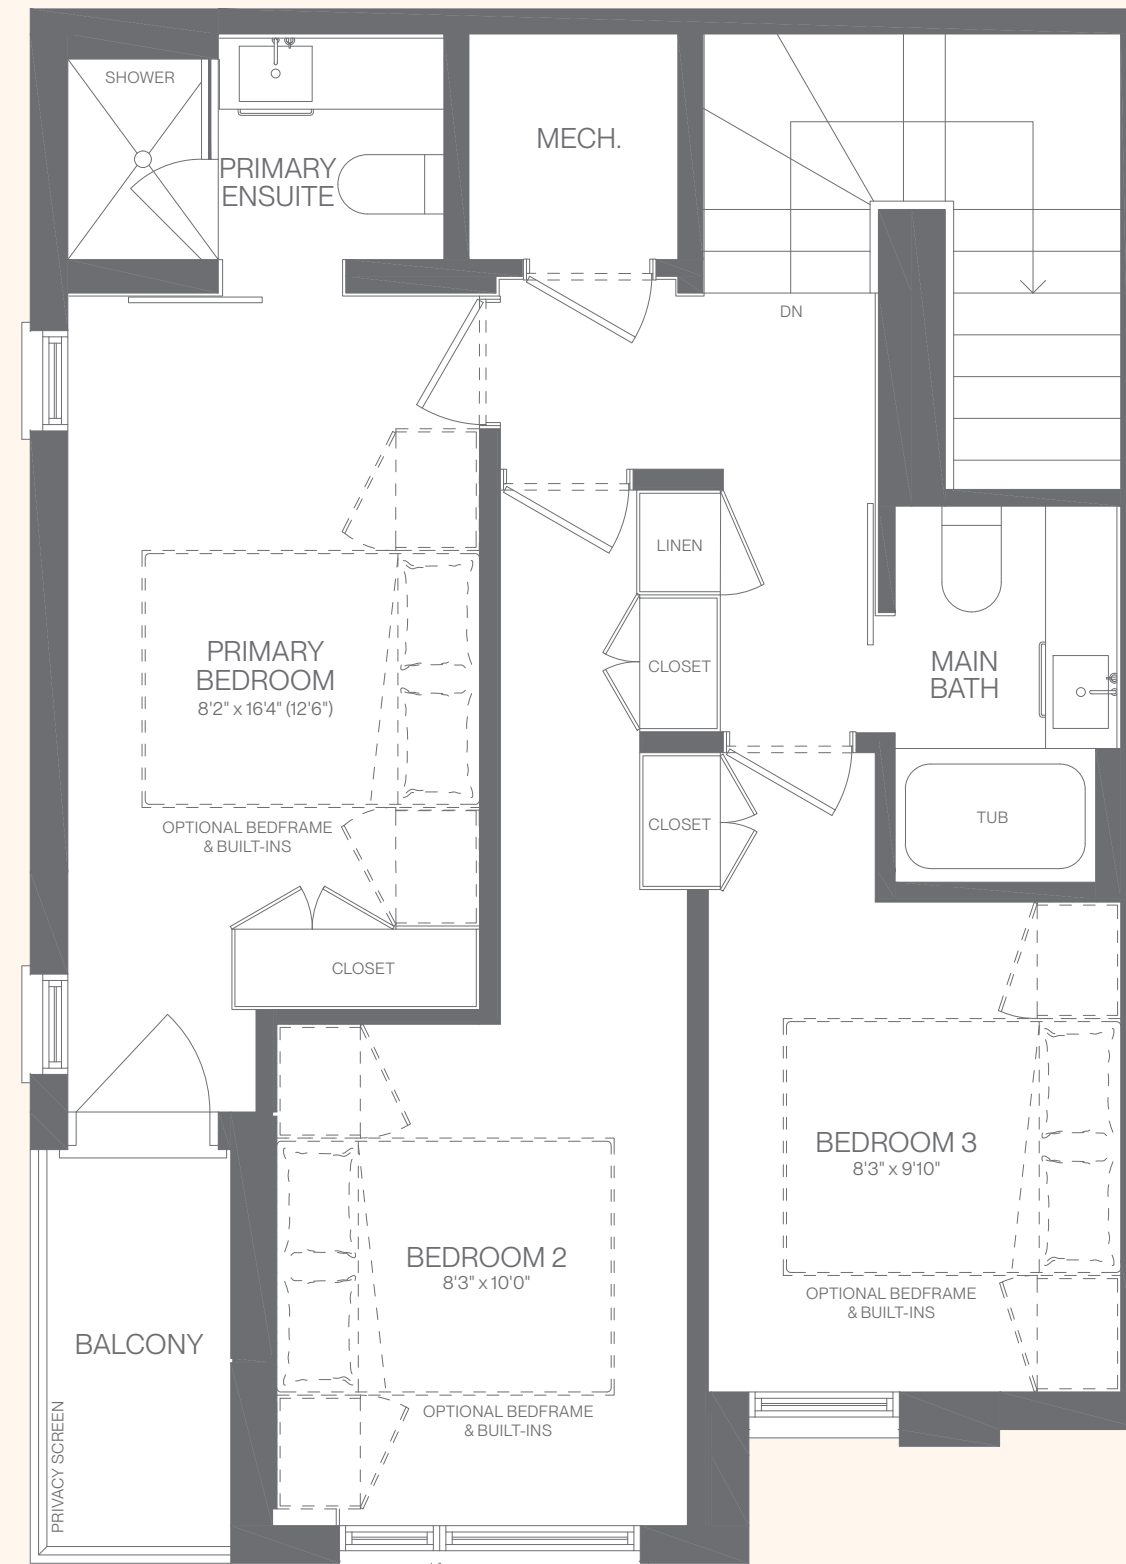

GARDEN COLLECTION MODEL G-INT

1,246 sq.ft. includes 123 sq.ft. of outdoor living area

GROUND LEVEL

LOWER LEVEL

GARDEN COLLECTION MODEL G-END

1,269 sq.ft. includes 124 sq.ft. of outdoor living area

GROUND LEVEL

LOWER LEVEL

GARDEN COLLECTION MODEL G-COR

1,296 sq.ft. includes 126 sq.ft. of outdoor living area

GROUND LEVEL

LOWER LEVEL

TERRACE COLLECTION MODEL U-INT

1,340 sq.ft. includes 120 sq.ft. of outdoor living area

MAIN LEVEL

UPPER LEVEL

TERRACE COLLECTION MODEL U-END

1,355 sq.ft. includes 125 sq.ft. of outdoor living area

MAIN LEVEL

UPPER LEVEL

TERRACE COLLECTION MODEL U-COR

1,394 sq.ft. includes 129 sq.ft. of outdoor living area

MAIN LEVEL

UPPER LEVEL

NO. OF RISERS
VARIES WITH
GRADE