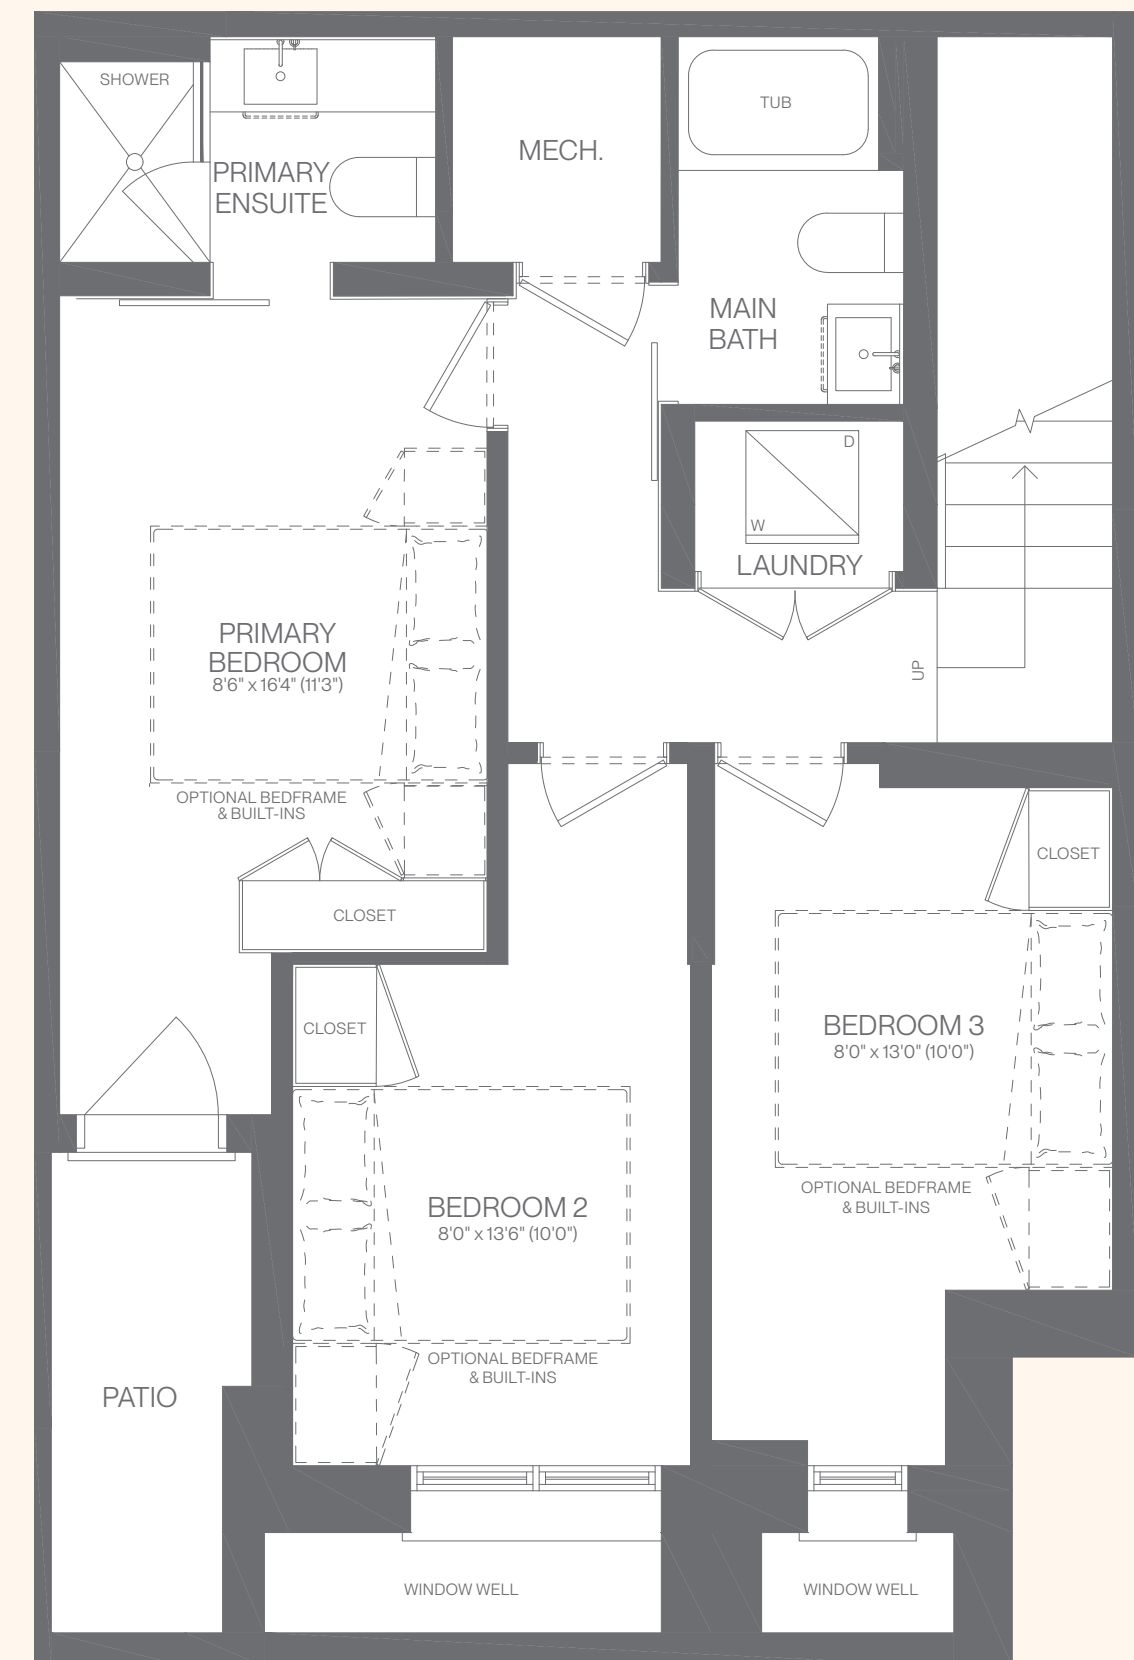

GARDEN COLLECTION MODEL G-INT

1,246 sq.ft. includes 123 sq.ft. of outdoor living area

GROUND LEVEL

LOWER LEVEL

GARDEN COLLECTION MODEL G-END

1,269 sq.ft. includes 124 sq.ft. of outdoor living area

GROUND LEVEL

LOWER LEVEL

GARDEN COLLECTION MODEL G-COR

1,296 sq.ft. includes 126 sq.ft. of outdoor living area

GROUND LEVEL

LOWER LEVEL

TERRACE COLLECTION MODEL U-INT

1,340 sq.ft. includes 120 sq.ft. of outdoor living area

MAIN LEVEL

UPPER LEVEL

TERRACE COLLECTION MODEL U-END

1,355 sq.ft. includes 125 sq.ft. of outdoor living area

MAIN LEVEL

UPPER LEVEL

TERRACE COLLECTION MODEL U-COR

1,394 sq.ft. includes 129 sq.ft. of outdoor living area