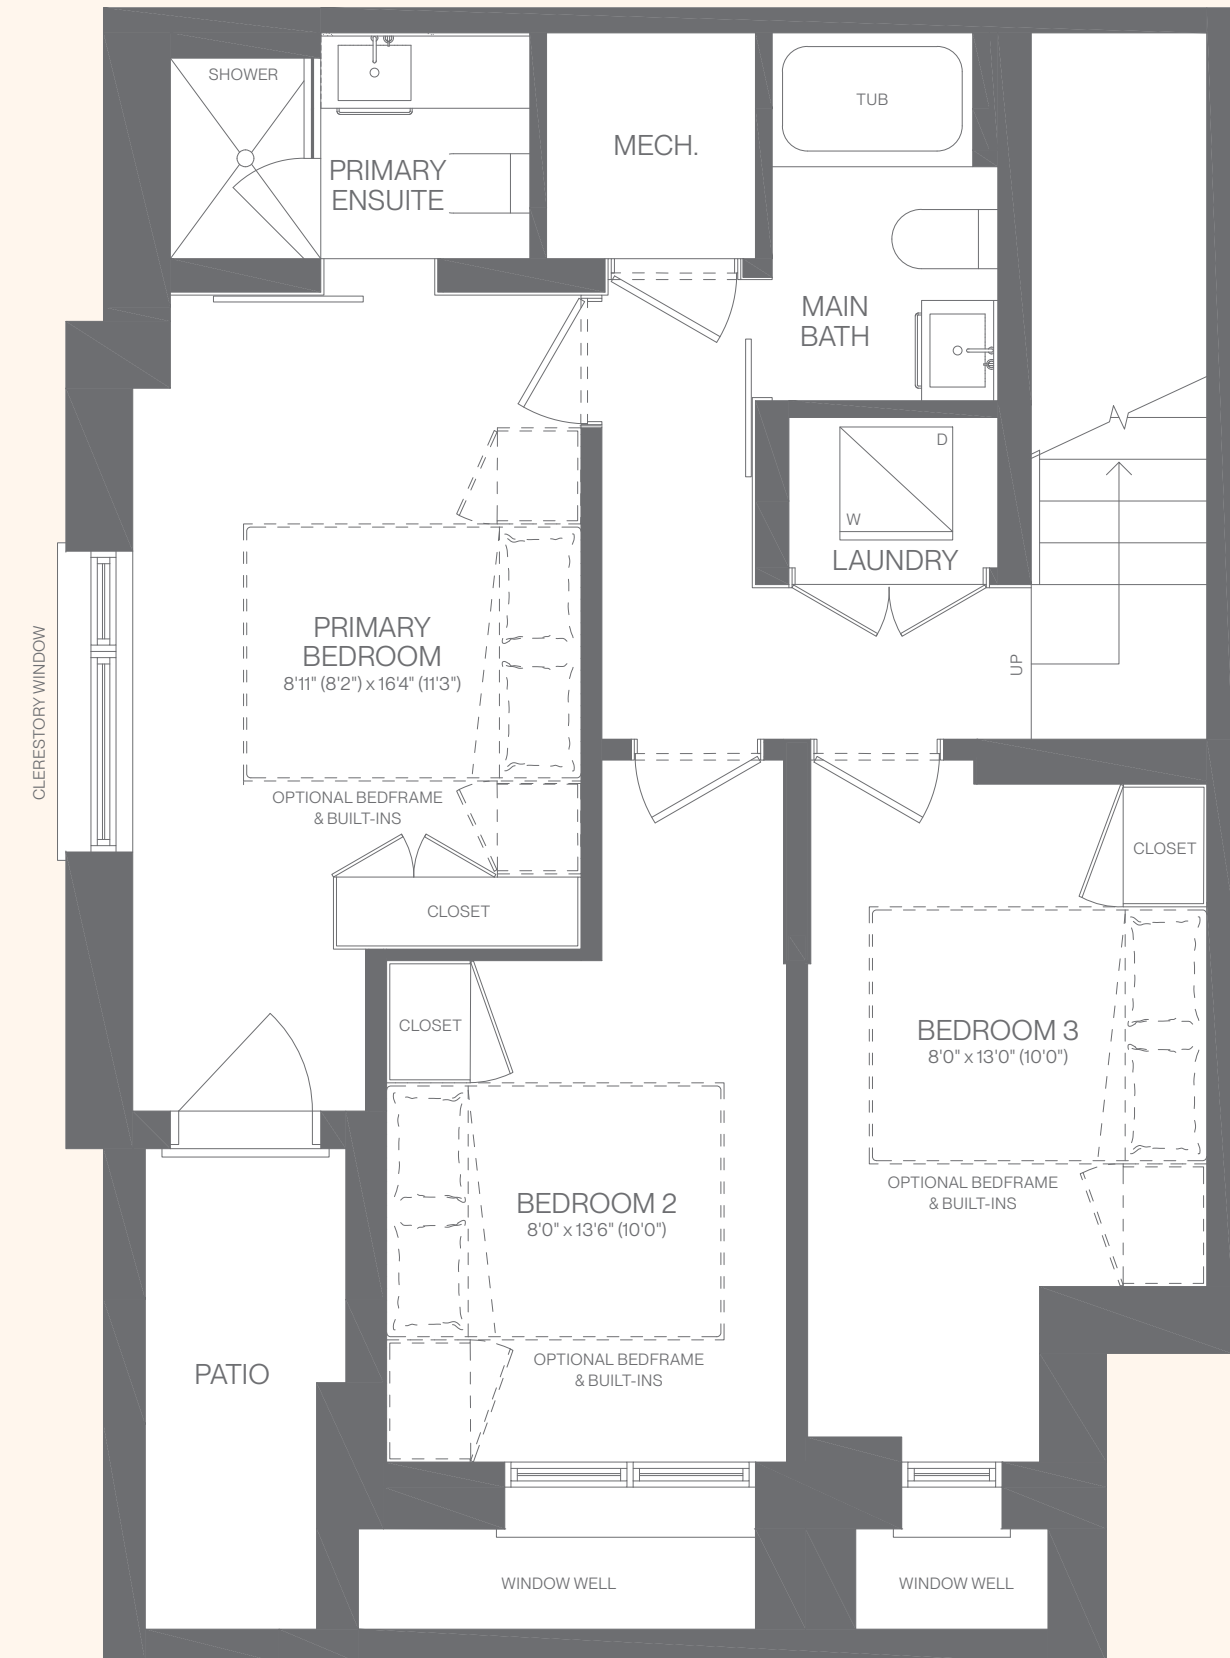

GARDEN COLLECTION MODEL G-INT

1,246 sq.ft. includes 123 sq.ft. of outdoor living area

GROUND LEVEL

LOWER LEVEL

GARDEN COLLECTION MODEL G-END

1,269 sq.ft. includes 124 sq.ft. of outdoor living area

GROUND LEVEL

LOWER LEVEL

GARDEN COLLECTION MODEL G-COR

1,296 sq.ft. includes 126 sq.ft. of outdoor living area

GROUND LEVEL

LOWER LEVEL

TERRACE COLLECTION MODEL U-INT

1,340 sq.ft. includes 120 sq.ft. of outdoor living area

MAIN LEVEL

UPPER LEVEL

TERRACE COLLECTION MODEL U-END

1,355 sq.ft. includes 125 sq.ft. of outdoor living area

MAIN LEVEL

UPPER LEVEL

TERRACE COLLECTION MODEL U-COR

1,394 sq.ft. includes 129 sq.ft. of outdoor living area