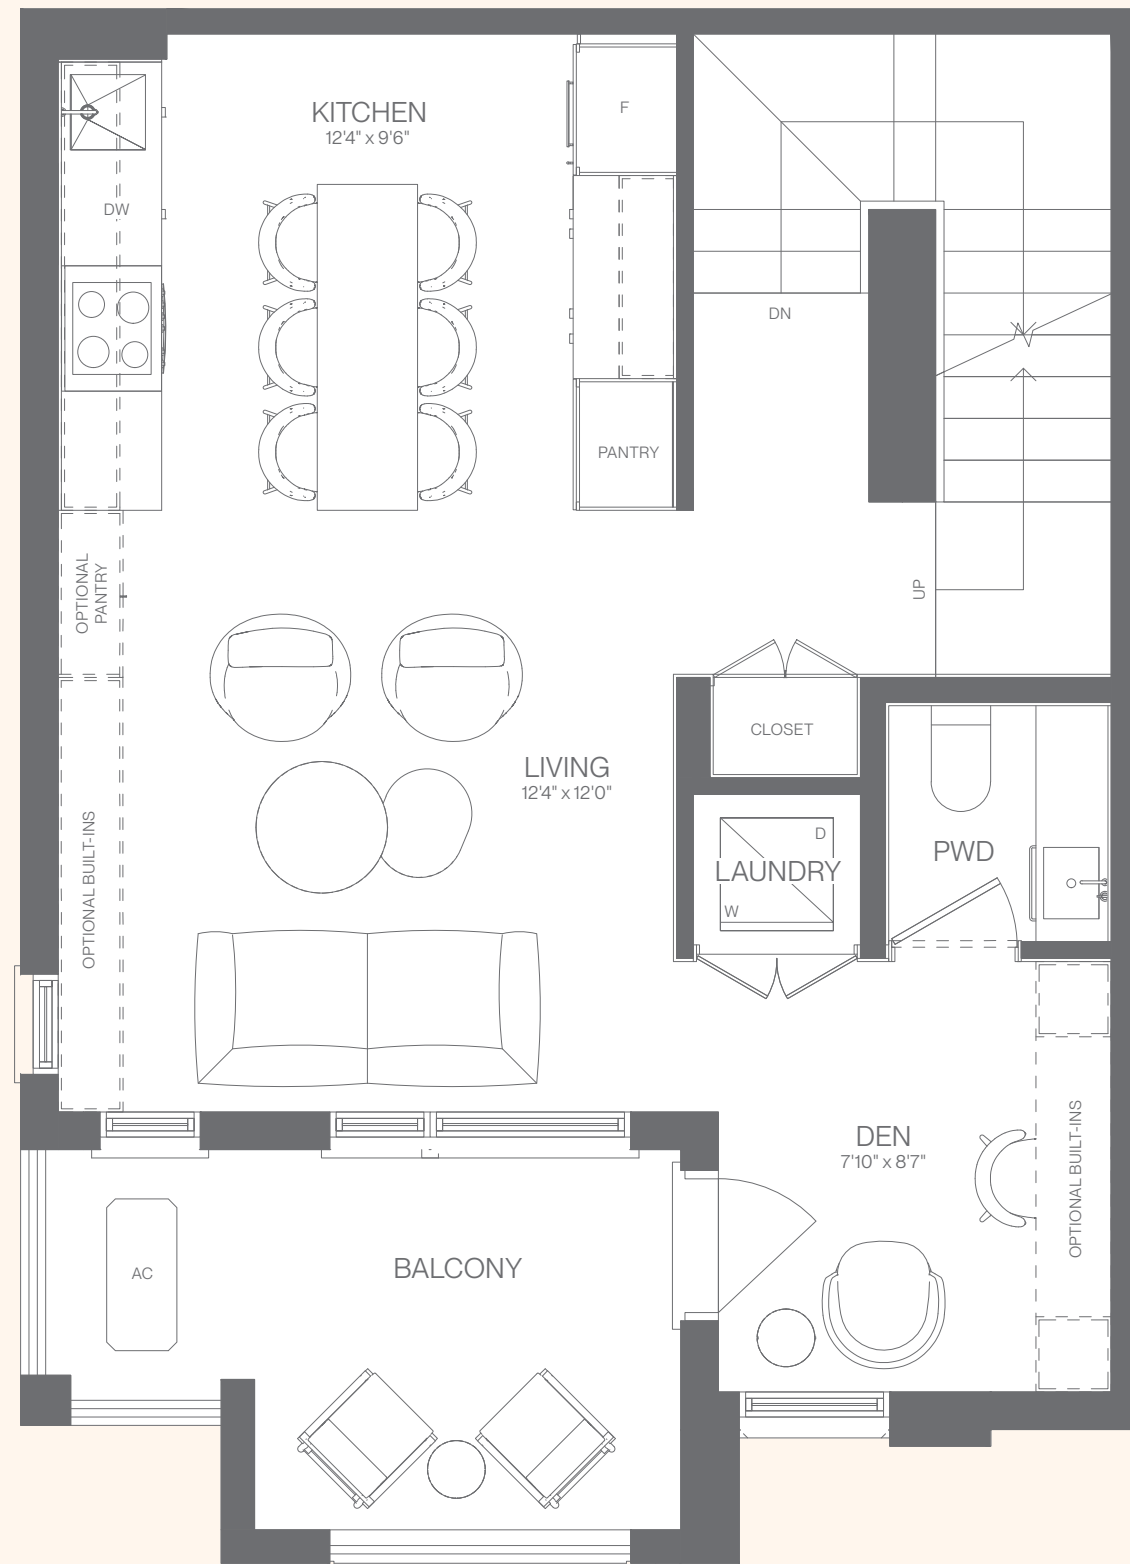

GARDEN COLLECTION MODEL G-INT

1,246 sq.ft. includes 123 sq.ft. of outdoor living area

GROUND LEVEL

LOWER LEVEL

GARDEN COLLECTION MODEL G-END

1,269 sq.ft. includes 124 sq.ft. of outdoor living area

GROUND LEVEL

LOWER LEVEL

GARDEN COLLECTION MODEL G-COR

1,296 sq.ft. includes 126 sq.ft. of outdoor living area

GROUND LEVEL

LOWER LEVEL

TERRACE COLLECTION MODEL U-INT

1,340 sq.ft. includes 120 sq.ft. of outdoor living area

MAIN LEVEL

UPPER LEVEL

TERRACE COLLECTION MODEL U-END

1,355 sq.ft. includes 125 sq.ft. of outdoor living area

MAIN LEVEL

UPPER LEVEL

TERRACE COLLECTION MODEL U-COR

1,394 sq.ft. includes 129 sq.ft. of outdoor living area