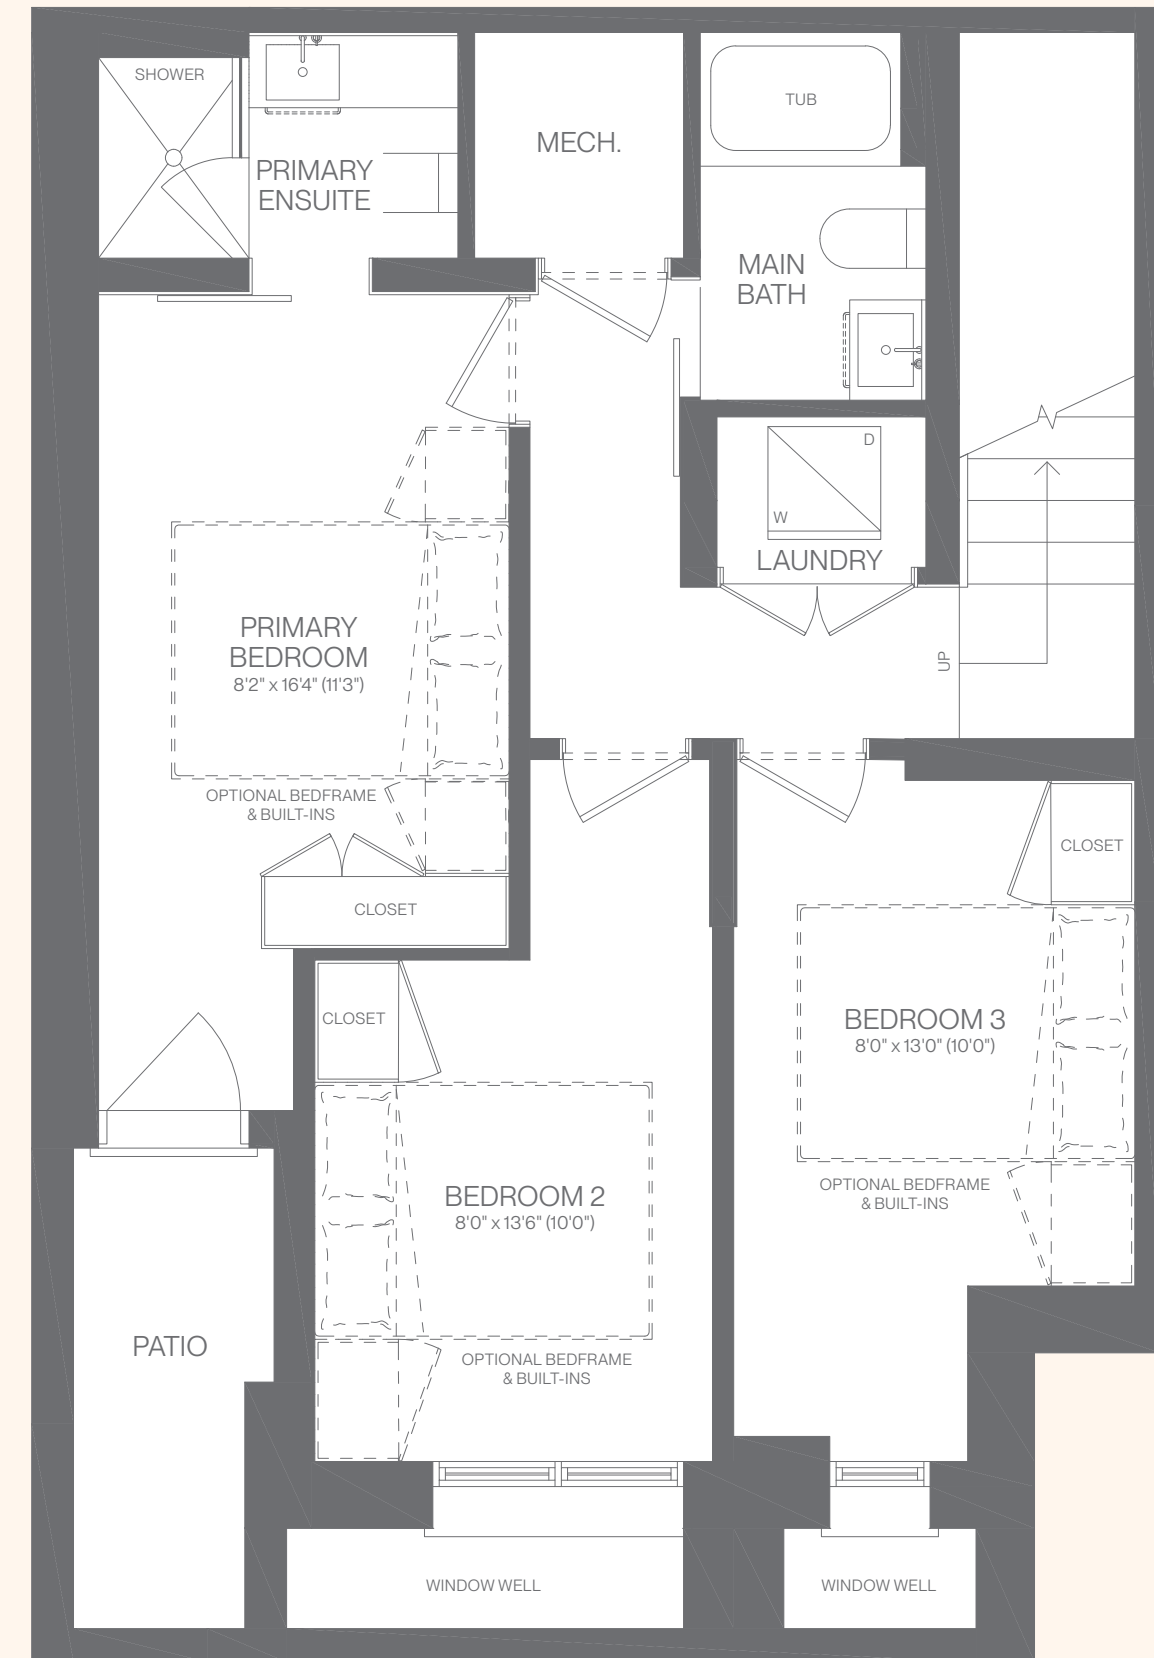

GARDEN COLLECTION MODEL G-INT

1,246 sq.ft. includes 123 sq.ft. of outdoor living area

GROUND LEVEL

LOWER LEVEL

GARDEN COLLECTION MODEL G-END

1,269 sq.ft. includes 124 sq.ft. of outdoor living area

GROUND LEVEL

LOWER LEVEL

GARDEN COLLECTION MODEL G-COR

1,296 sq.ft. includes 126 sq.ft. of outdoor living area

GROUND LEVEL

LOWER LEVEL

TERRACE COLLECTION MODEL U-INT

1,340 sq.ft. includes 120 sq.ft. of outdoor living area

MAIN LEVEL

UPPER LEVEL

TERRACE COLLECTION MODEL U-END

1,355 sq.ft. includes 125 sq.ft. of outdoor living area

MAIN LEVEL

UPPER LEVEL

TERRACE COLLECTION MODEL U-COR

1,394 sq.ft. includes 129 sq.ft. of outdoor living area