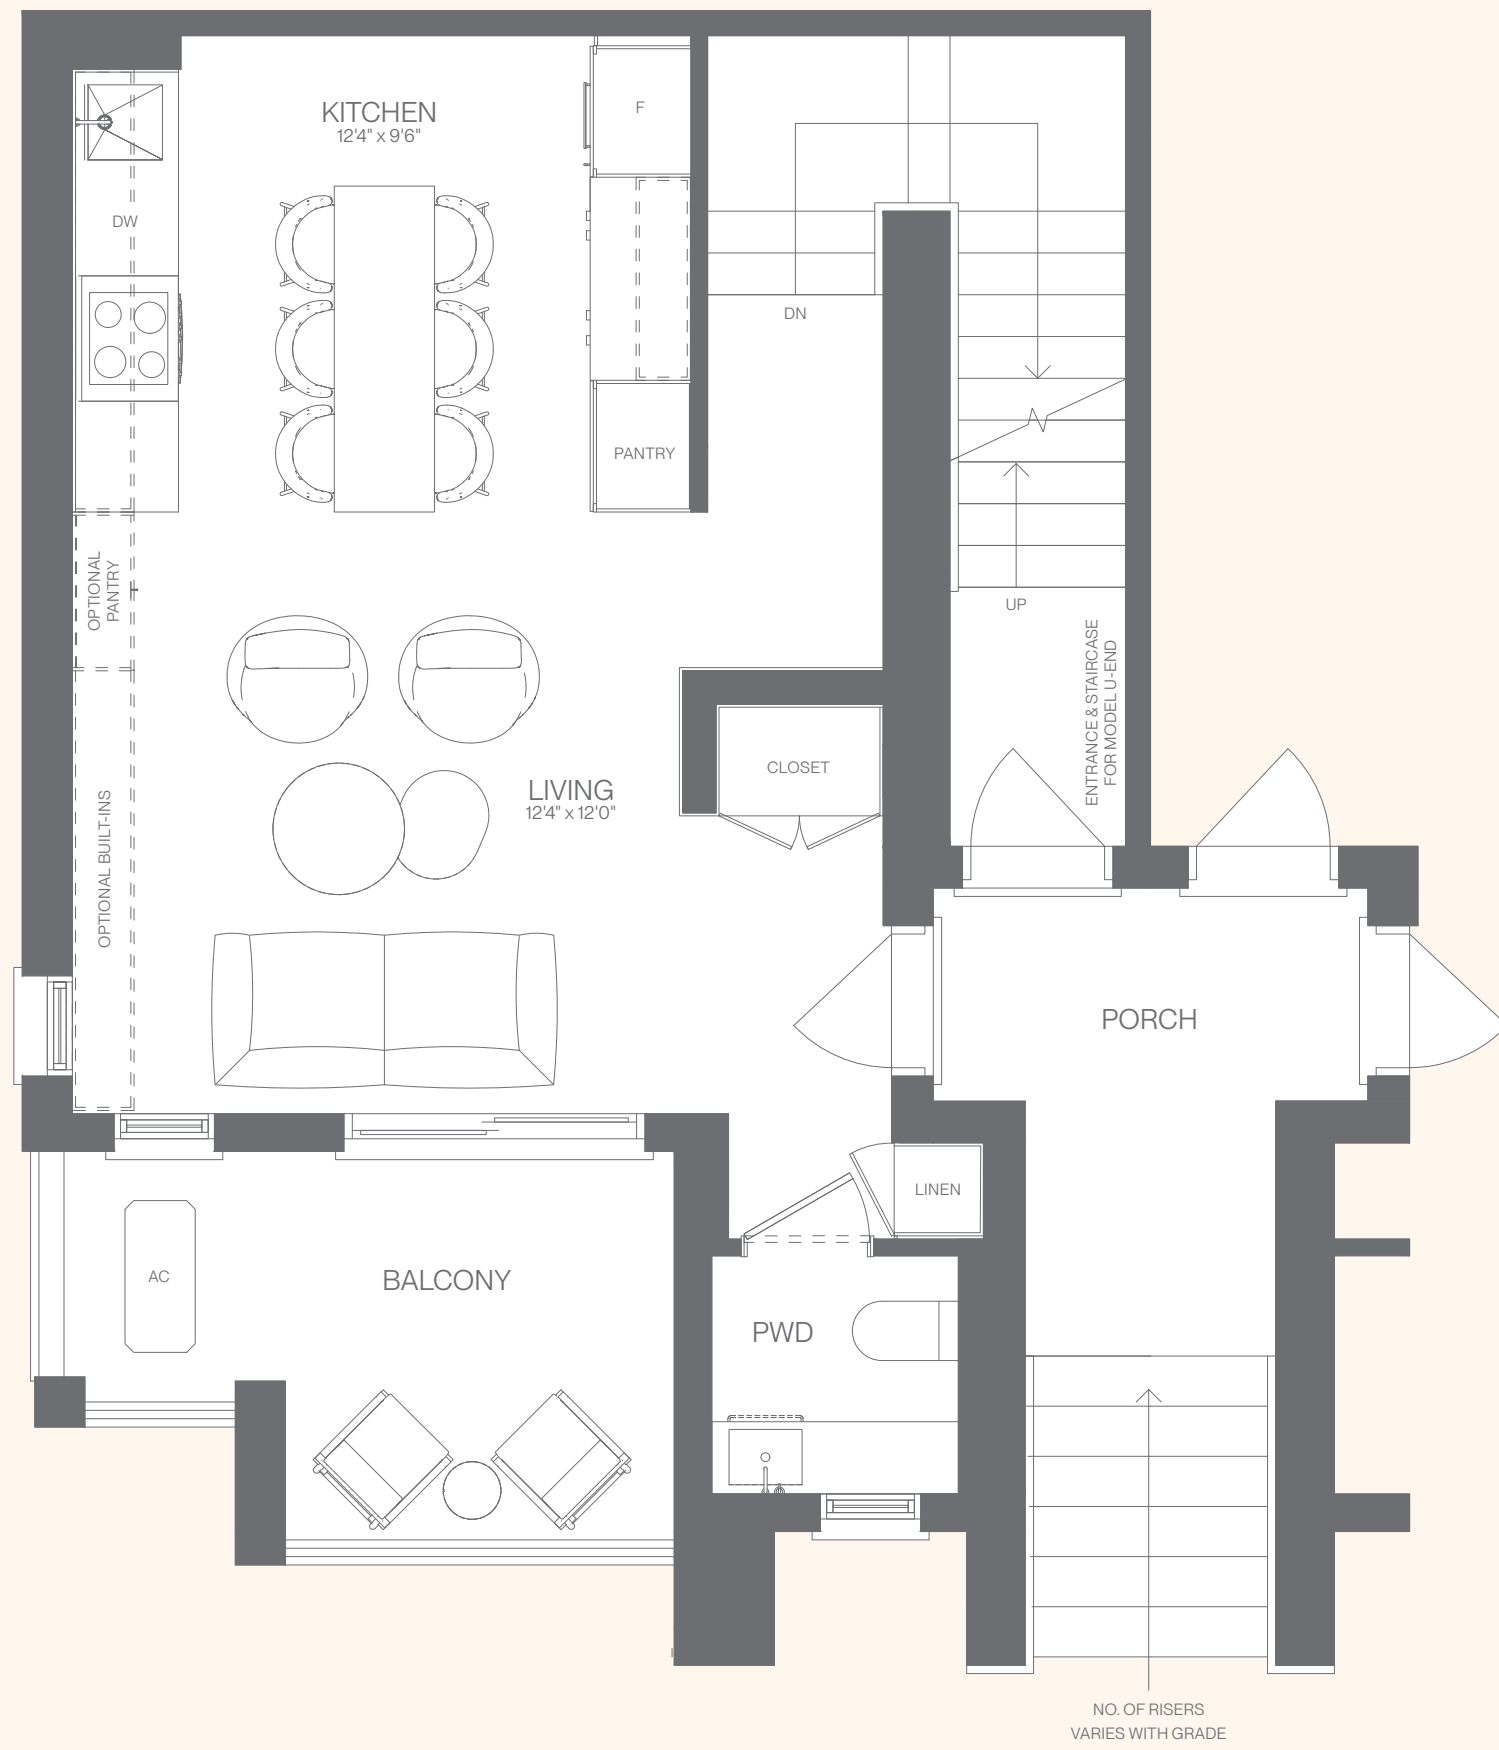

GARDEN COLLECTION MODEL G-INT

1,246 sq.ft. includes 123 sq.ft. of outdoor living area

GROUND LEVEL

LOWER LEVEL

GARDEN COLLECTION MODEL G-END

1,269 sq.ft. includes 124 sq.ft. of outdoor living area

GROUND LEVEL

LOWER LEVEL

GARDEN COLLECTION MODEL G-COR

1,296 sq.ft. includes 126 sq.ft. of outdoor living area

GROUND LEVEL

LOWER LEVEL

TERRACE COLLECTION MODEL U-INT

1,340 sq.ft. includes 120 sq.ft. of outdoor living area

MAIN LEVEL

UPPER LEVEL

TERRACE COLLECTION MODEL U-END

1,355 sq.ft. includes 125 sq.ft. of outdoor living area

MAIN LEVEL

UPPER LEVEL

TERRACE COLLECTION MODEL U-COR

1,394 sq.ft. includes 129 sq.ft. of outdoor living area