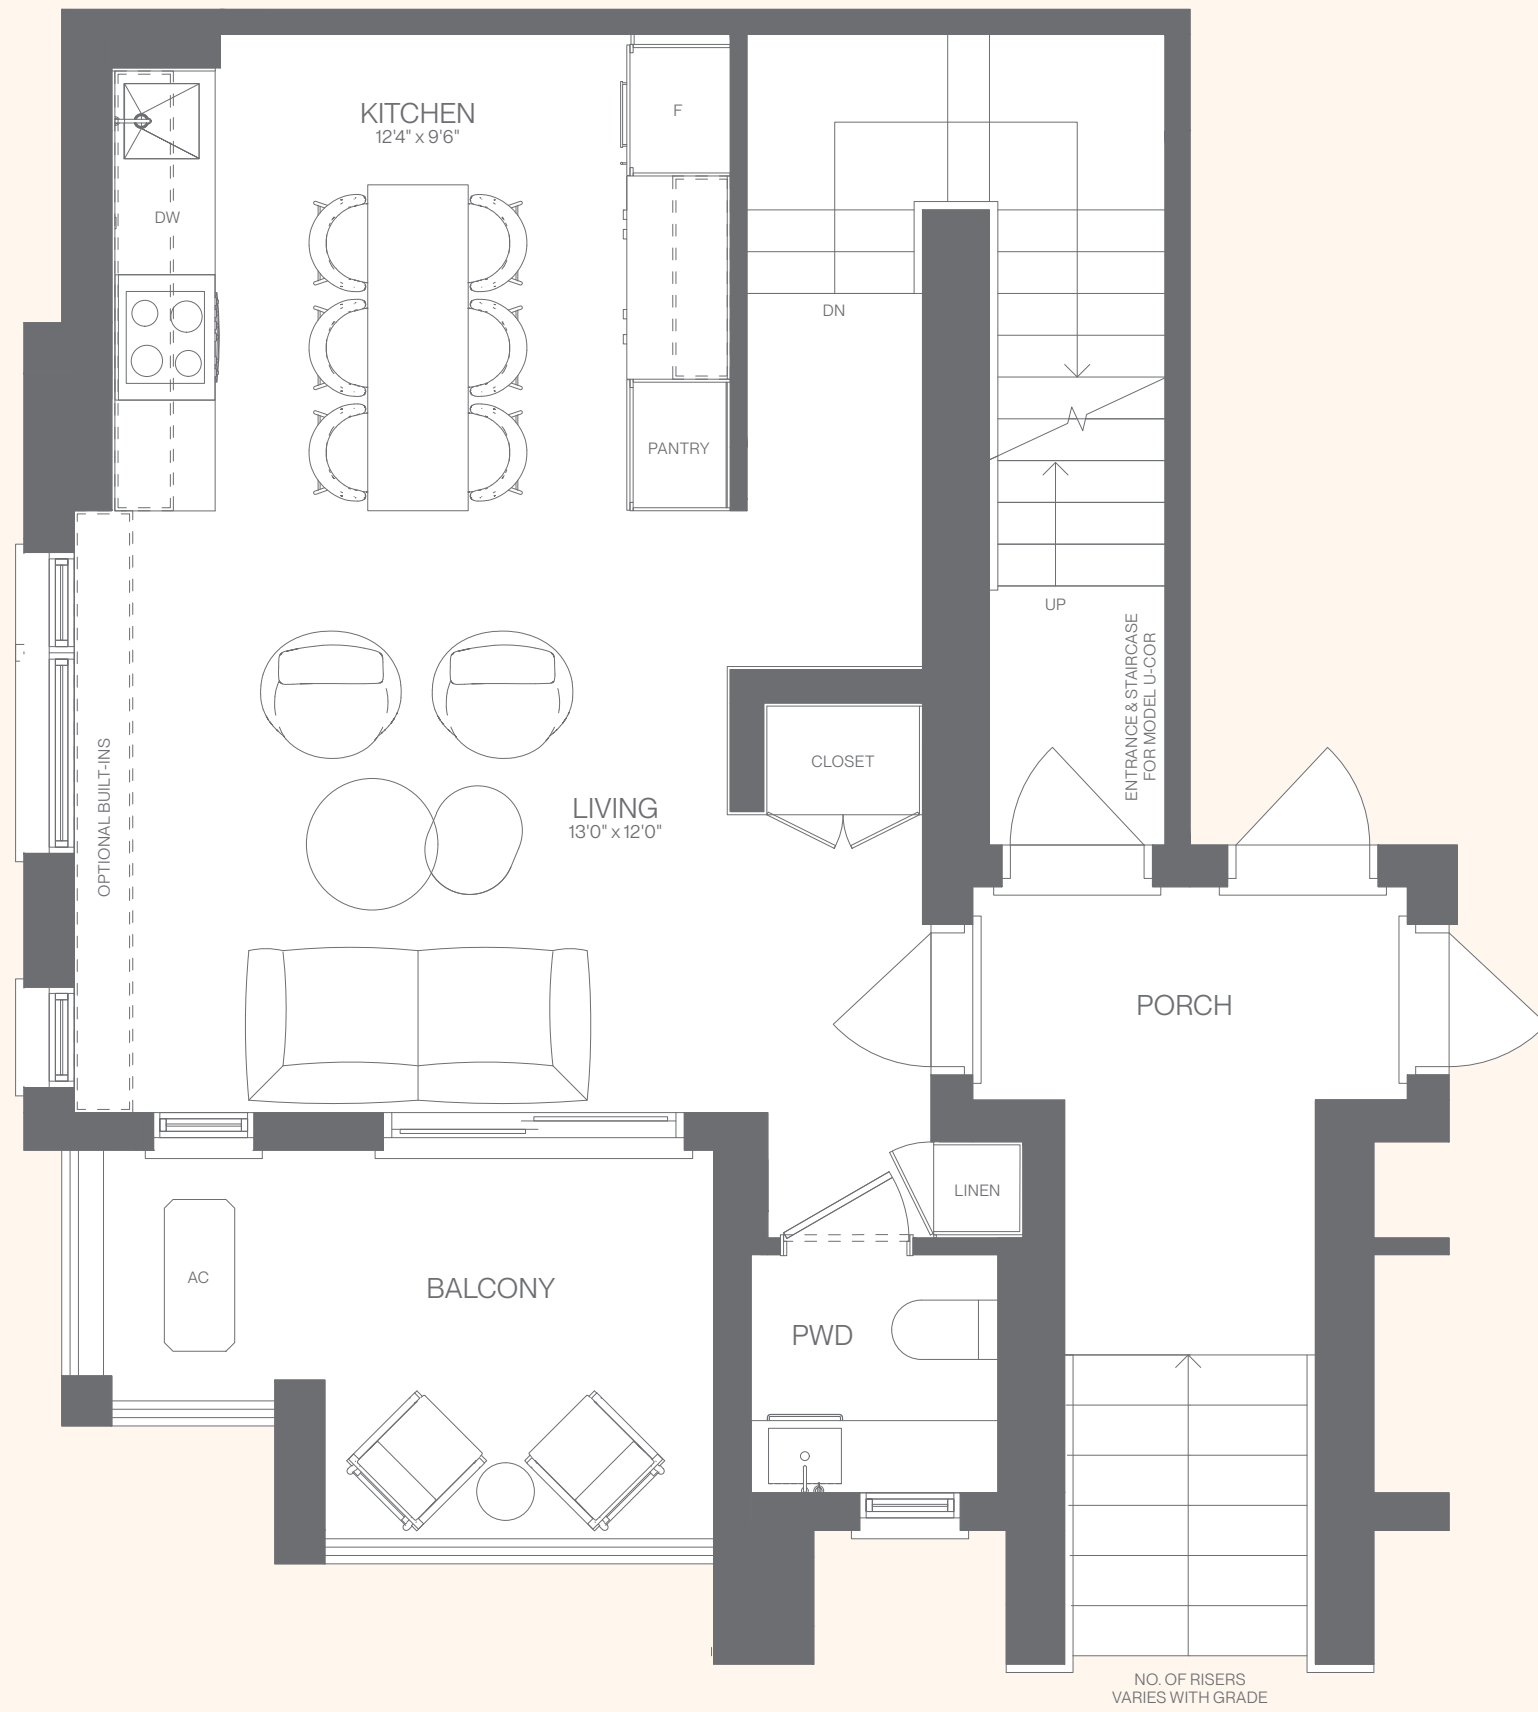

GARDEN COLLECTION MODEL G-INT

1,246 sq.ft. includes 123 sq.ft. of outdoor living area

GROUND LEVEL

LOWER LEVEL

GARDEN COLLECTION MODEL G-END

1,269 sq.ft. includes 124 sq.ft. of outdoor living area

GROUND LEVEL

LOWER LEVEL

GARDEN COLLECTION MODEL G-COR

1,296 sq.ft. includes 126 sq.ft. of outdoor living area

GROUND LEVEL

LOWER LEVEL

TERRACE COLLECTION MODEL U-INT

1,340 sq.ft. includes 120 sq.ft. of outdoor living area

MAIN LEVEL

UPPER LEVEL

TERRACE COLLECTION MODEL U-END

1,355 sq.ft. includes 125 sq.ft. of outdoor living area

MAIN LEVEL

UPPER LEVEL

TERRACE COLLECTION MODEL U-COR

1,394 sq.ft. includes 129 sq.ft. of outdoor living area