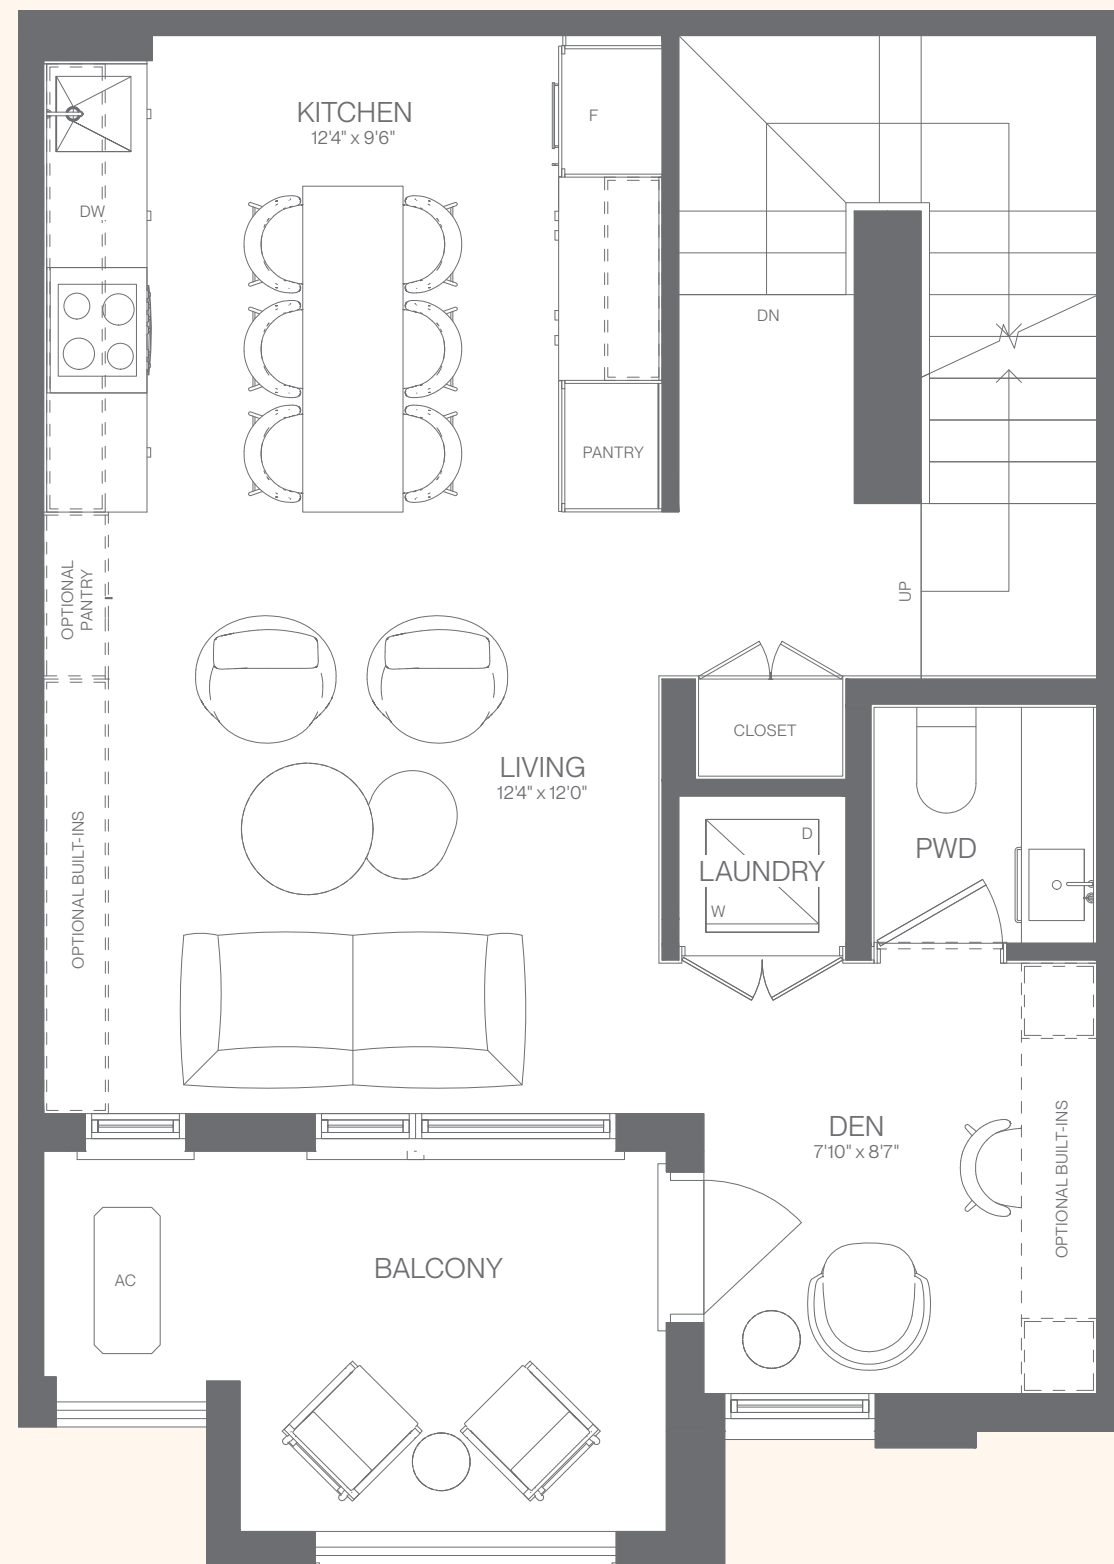

GARDEN COLLECTION MODEL G-INT

1,246 sq.ft. includes 123 sq.ft. of outdoor living area

GROUND LEVEL

LOWER LEVEL

GARDEN COLLECTION MODEL G-END

1,269 sq.ft. includes 124 sq.ft. of outdoor living area

GROUND LEVEL

LOWER LEVEL

GARDEN COLLECTION MODEL G-COR

1,296 sq.ft. includes 126 sq.ft. of outdoor living area

GROUND LEVEL

LOWER LEVEL

TERRACE COLLECTION MODEL U-INT

1,340 sq.ft. includes 120 sq.ft. of outdoor living area

MAIN LEVEL

UPPER LEVEL

TERRACE COLLECTION MODEL U-END

1,355 sq.ft. includes 125 sq.ft. of outdoor living area

MAIN LEVEL

UPPER LEVEL

TERRACE COLLECTION MODEL U-COR

1,394 sq.ft. includes 129 sq.ft. of outdoor living area